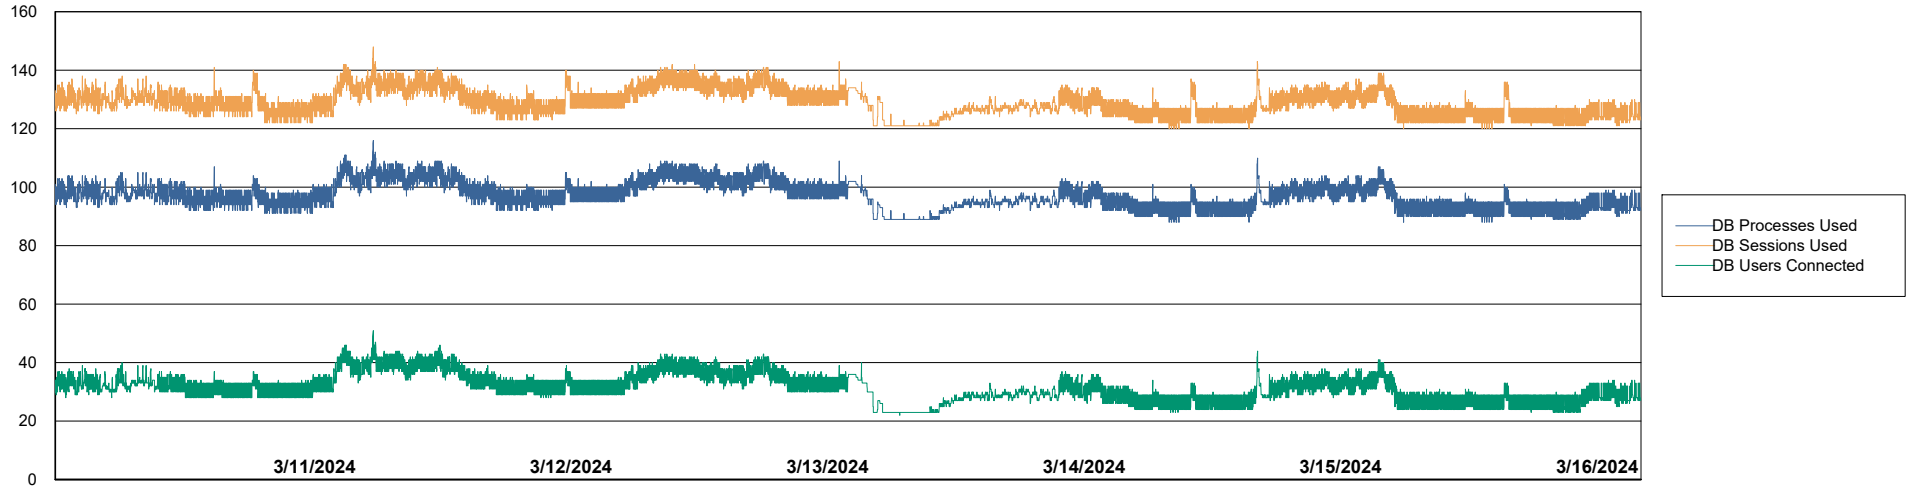

Harddisk Usage VEN_PRD_VENABS07_SB-DB

	Free disk space on C: (%)	Total disk space on C: (Gb)	Used disk space on C: (Gb)	Free disk space on D: (%)	Total disk space on D: (Gb)	Used disk space on D: (Gb)	Free disk space on E: (%)	Total disk space on E: (Gb)	Used disk space on E: (Gb)
3/16/2024	37	102	64	17	1,000	826	86	400	57
3/15/2024	37	102	64	17	1,000	826	86	400	54
3/14/2024	37	102	65	17	1,000	826	85	400	60
3/13/2024	37	102	64	17	1,000	826	86	400	56
3/12/2024	37	102	65	17	1,000	826	86	400	57
3/11/2024	37	102	65	17	1,000	826	86	400	54
3/10/2024	37	102	65	17	1,000	826	86	400	54

Weekly SLA Customer Report

Customer VEN_Production
Database ID 35

Database Performance VENDB_Production_ABS1

Weekly SLA Customer Report

Customer VEN_Production
Database ID 35

Database Performance VENDB_Standby_ABS1_SB