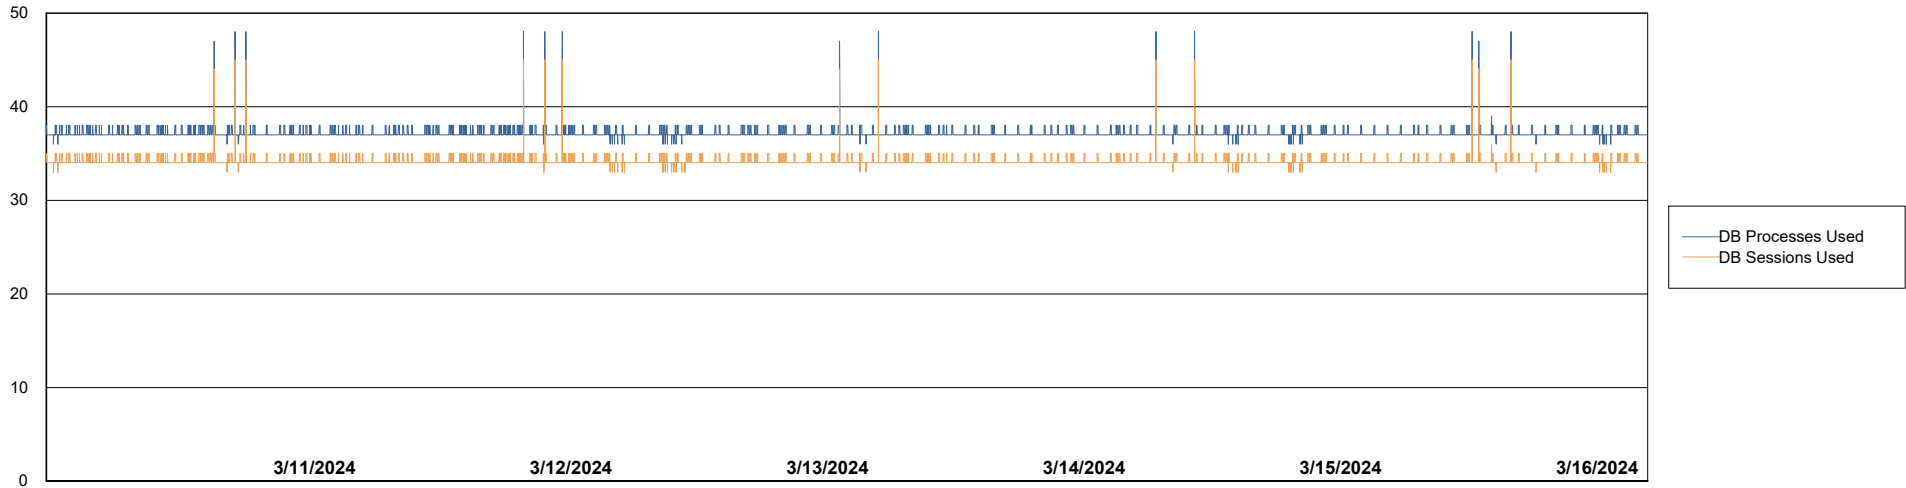

Weekly SLA Customer Report

Customer VEN_Production
Database ID 35

Database Performance VENDB_Production_ABS1

Weekly SLA Customer Report

Customer VEN_Production
Database ID 35

Database Performance VENDB_Standby_ABS1_SB

DB Processes Max 300

Weekly SLA Customer Report

Customer VEN_Production
 Database ID 35

DATABASE SIZE VENDB_Production_ABS1

Database growth over last month

Database Tablespace VENDB_Production_ABS1

Date	Tablespace Name	Filesize (Gb)	Usedsize (Gb)	Percentage free
3/16/2024	ABSDATA	226	189	17
	INDX	216	177	18
3/15/2024	ABSDATA	226	189	17
	INDX	216	177	18
3/14/2024	ABSDATA	226	188	17
	INDX	216	177	18
3/13/2024	ABSDATA	226	188	17
	INDX	216	176	18
3/12/2024	ABSDATA	226	188	17
	INDX	216	176	18
3/11/2024	ABSDATA	226	188	17
	INDX	216	176	18
3/10/2024	ABSDATA	226	188	17
	INDX	216	176	18