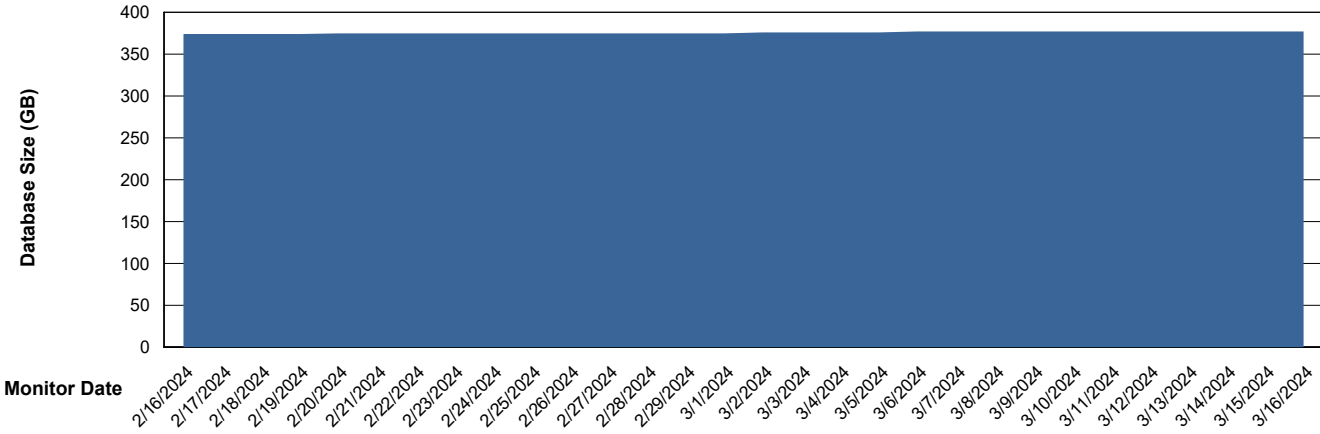

DB Processes Max 300

Weekly SLA Customer Report

Customer VEN_Production
 Database ID 35

DATABASE SIZE VENDB_Production_ABS1

Database growth over last month

Database Tablespace VENDB_Production_ABS1

Date	Tablespace Name	Filesize (Gb)	Usedsize (Gb)	Percentage free
3/16/2024	ABSDATA	226	189	17
	INDX	216	177	18
3/15/2024	ABSDATA	226	189	17
	INDX	216	177	18
3/14/2024	ABSDATA	226	188	17
	INDX	216	177	18
3/13/2024	ABSDATA	226	188	17
	INDX	216	176	18
3/12/2024	ABSDATA	226	188	17
	INDX	216	176	18
3/11/2024	ABSDATA	226	188	17
	INDX	216	176	18
3/10/2024	ABSDATA	226	188	17
	INDX	216	176	18

Weekly SLA Customer Report

Customer VEN_Production
Database ID 35

Standby Database Health VEN_Production

Recovery lag for last 7 days