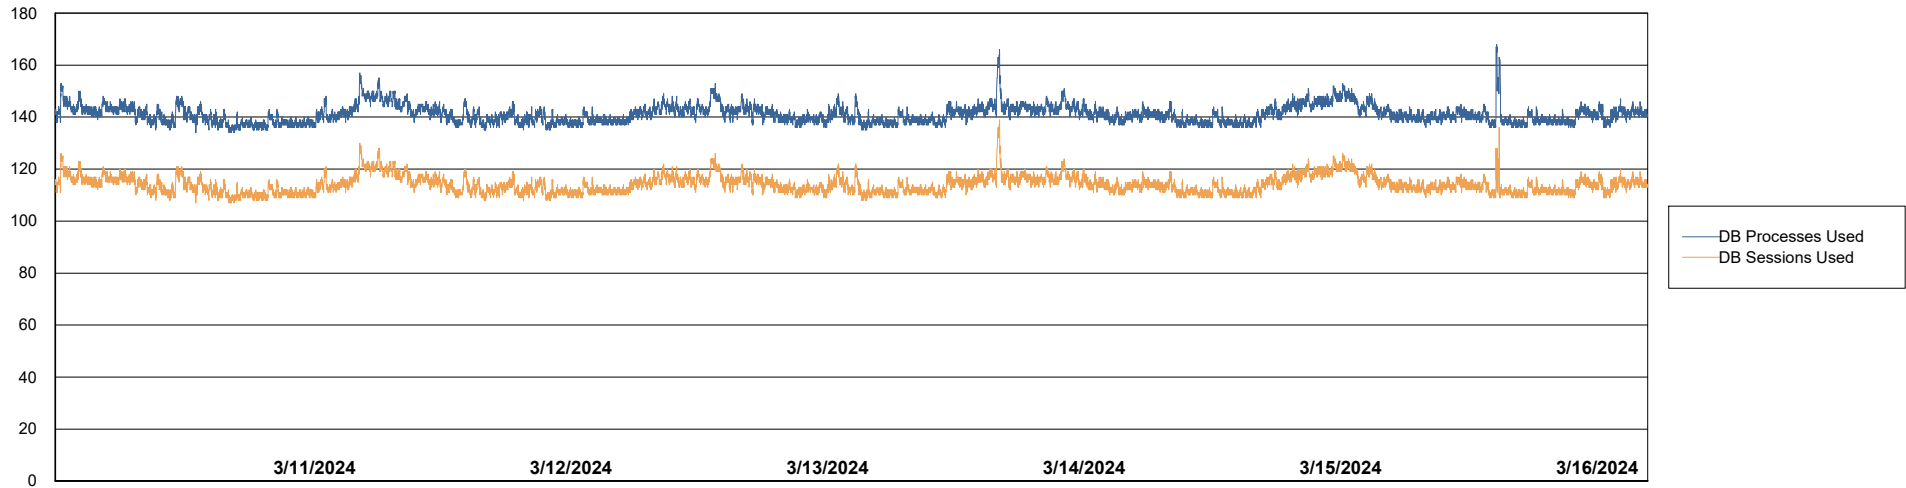

Database Performance STK_PRD_ABSDBORACLE01_ABS1

DB Processes Max 1,000