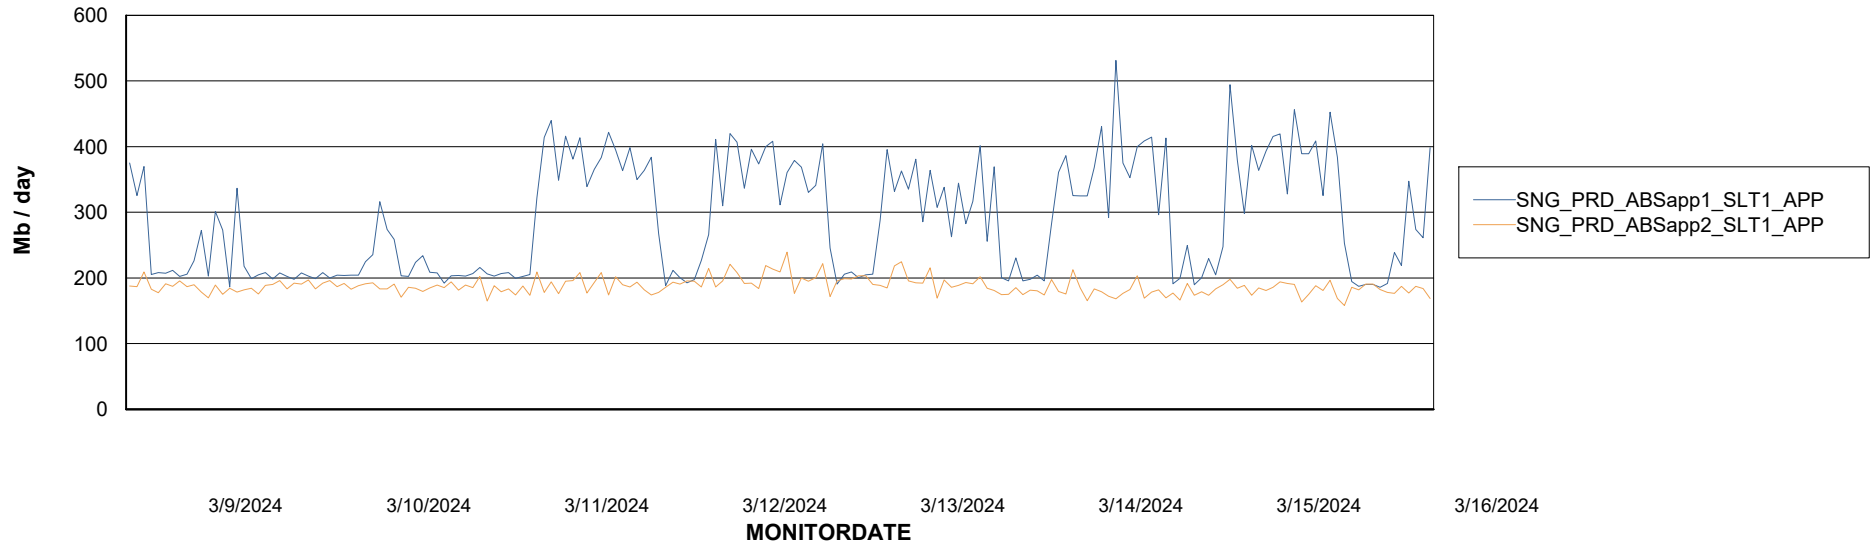

ABSSolute Application Server Services

Avg memory used per ABS Server Service