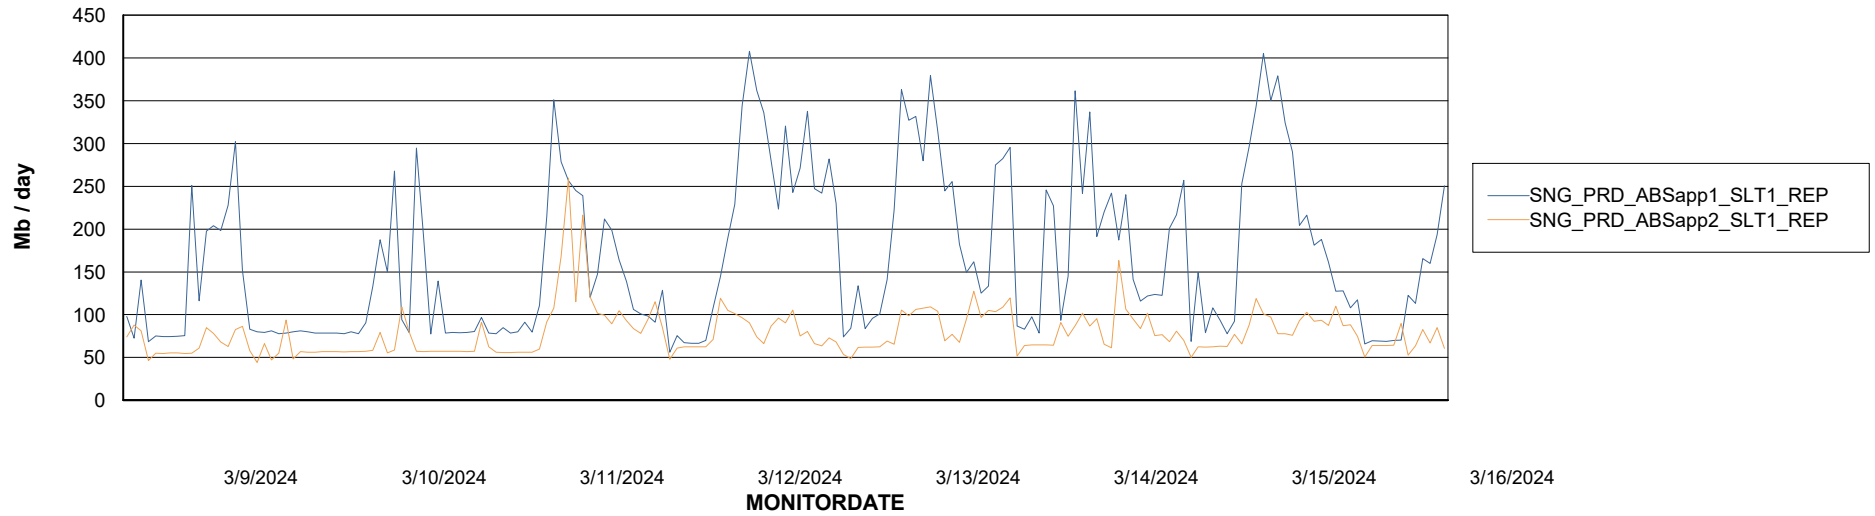

ABSSolute Application ReportServer Services

Avg memory used per ReportServer Service