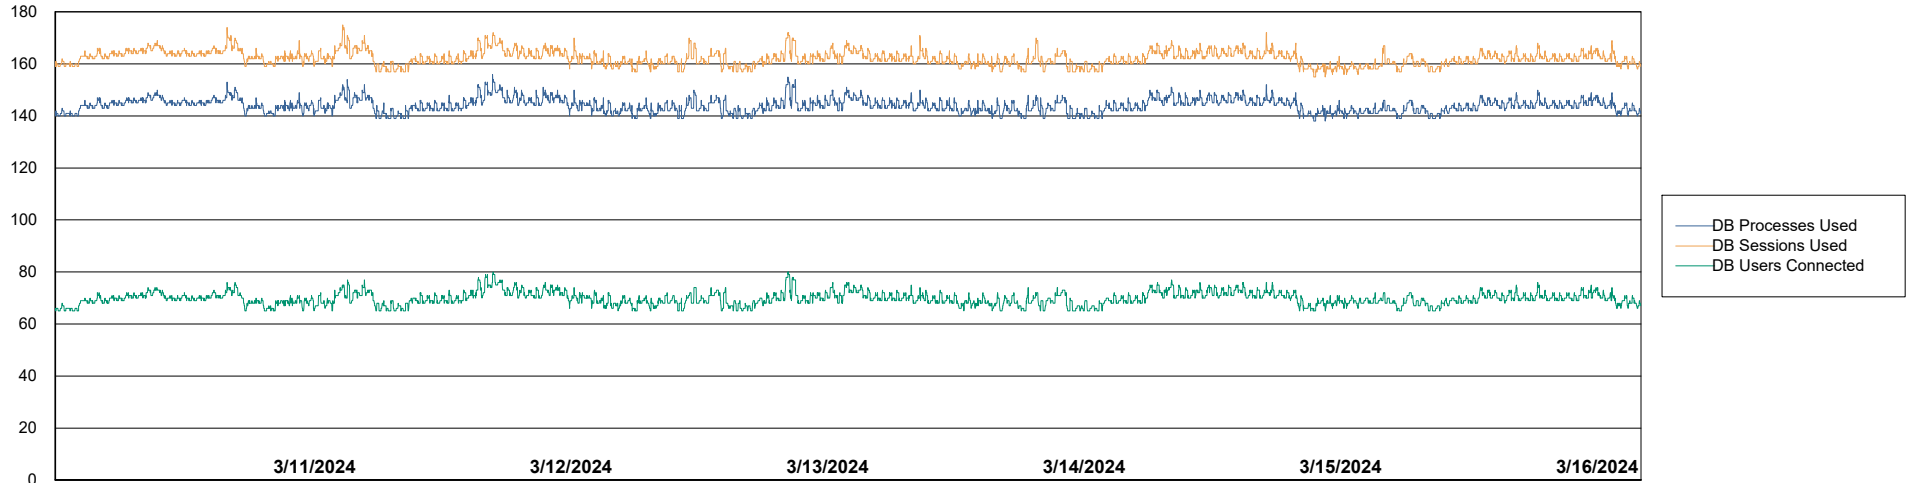

Weekly SLA Customer Report

Customer SHL OCI ASH Production
Database ID 182

Database Performance SHL-BI-ASH_PROD_ABS1

Weekly SLA Customer Report

Customer SHL OCI ASH Production
Database ID 182

Database Performance SHL-DBS1-ASH_PROD_ABS1