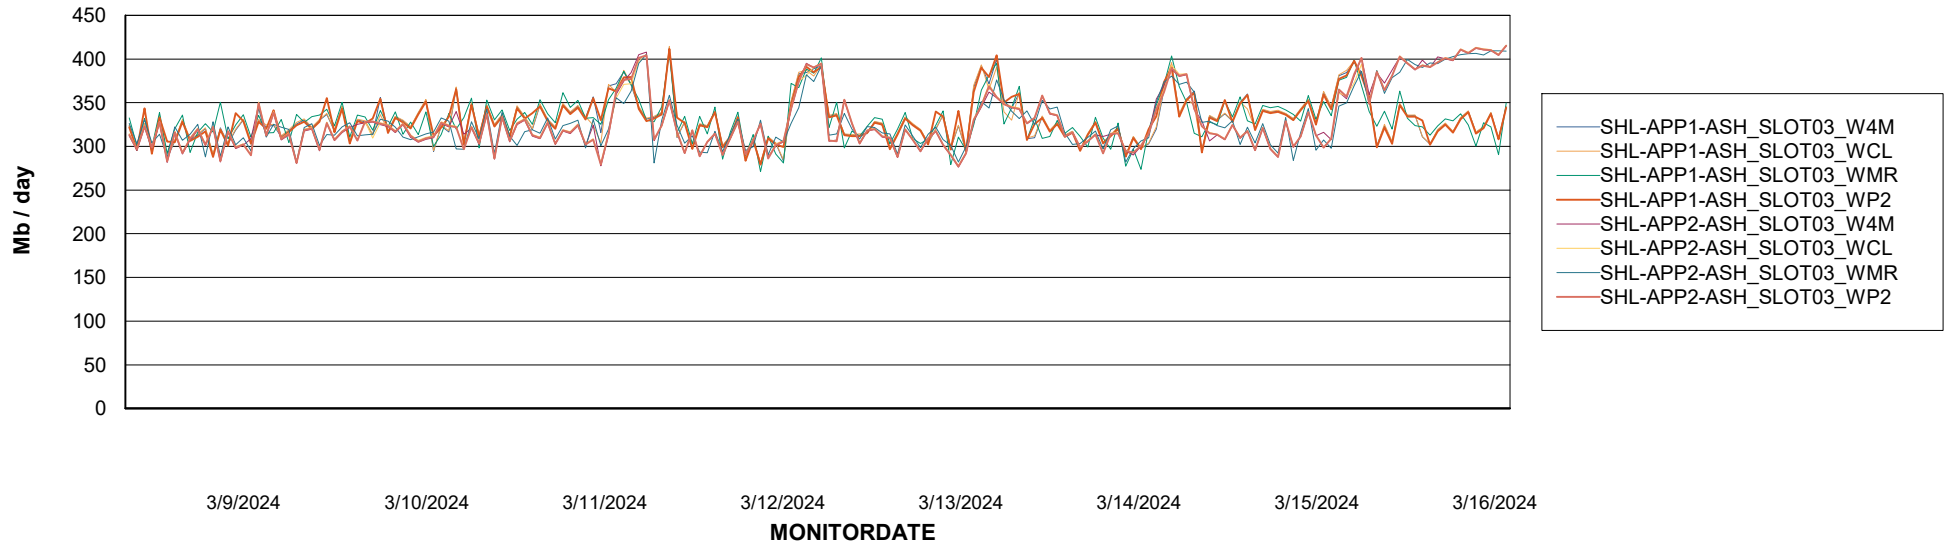

ABSSolute Web Component Services

Avg memory used per ABS Web component