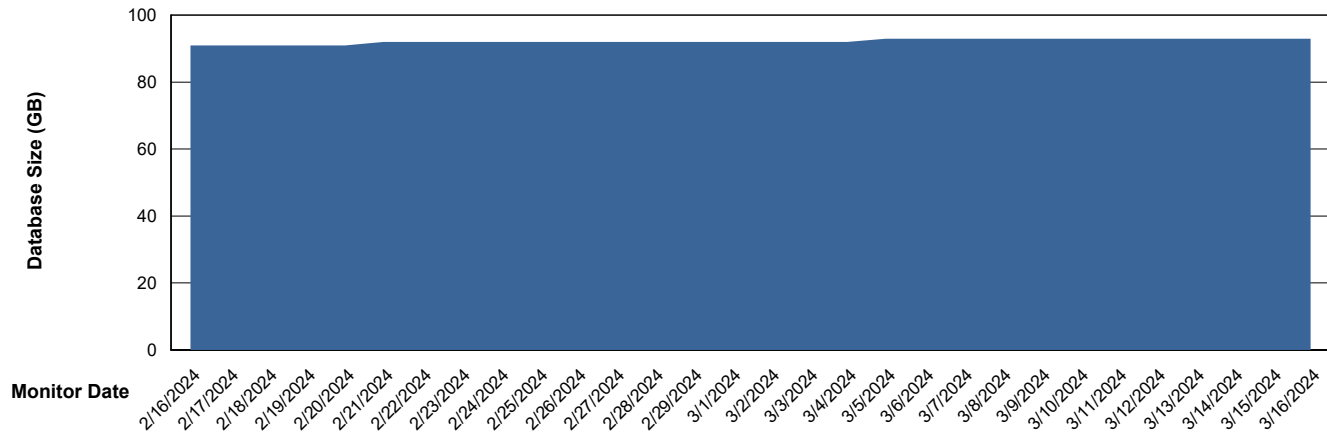

Weekly SLA Customer Report

Customer SHL OCI ASH Production
Database ID 182

Database Performance SHL-BI-ASH_PROD_ABS1

Weekly SLA Customer Report

Customer SHL OCI ASH Production
Database ID 182

Database Performance SHL-DBS1-ASH_PROD_ABS1

Weekly SLA Customer Report

Customer SHL OCI ASH Production
Database ID 182

Database Performance SHL-DBS2-ASH_PROD_HSBABS1

Weekly SLA Customer Report

Customer SHL OCI ASH Production
Database ID 182

DATABASE SIZE SHL-BI-ASH_PROD_ABS1

Database growth over last month

DATABASE SIZE SHL-DBS1-ASH_PROD_ABS1

Database growth over last month

Weekly SLA Customer Report

Customer SHL OCI ASH Production
Database ID 182

Database Tablespace SHL-BI-ASH_PROD_ABS1