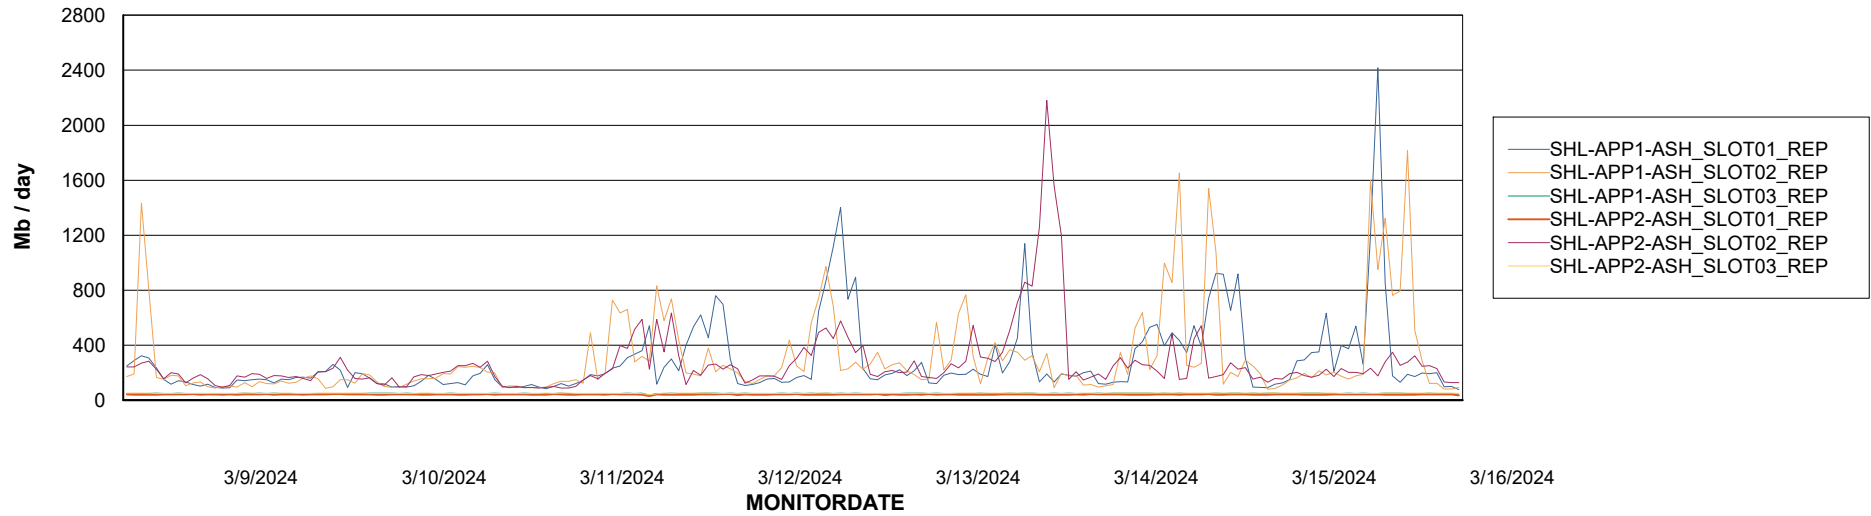

Avg memory used per ABS Server Service

Avg users per day per ABS server

Weekly SLA Customer Report

Customer SHL OCI ASH Production
Database ID 182

ABSSolute Application ReportServer Services

Avg memory used per ReportServer Service