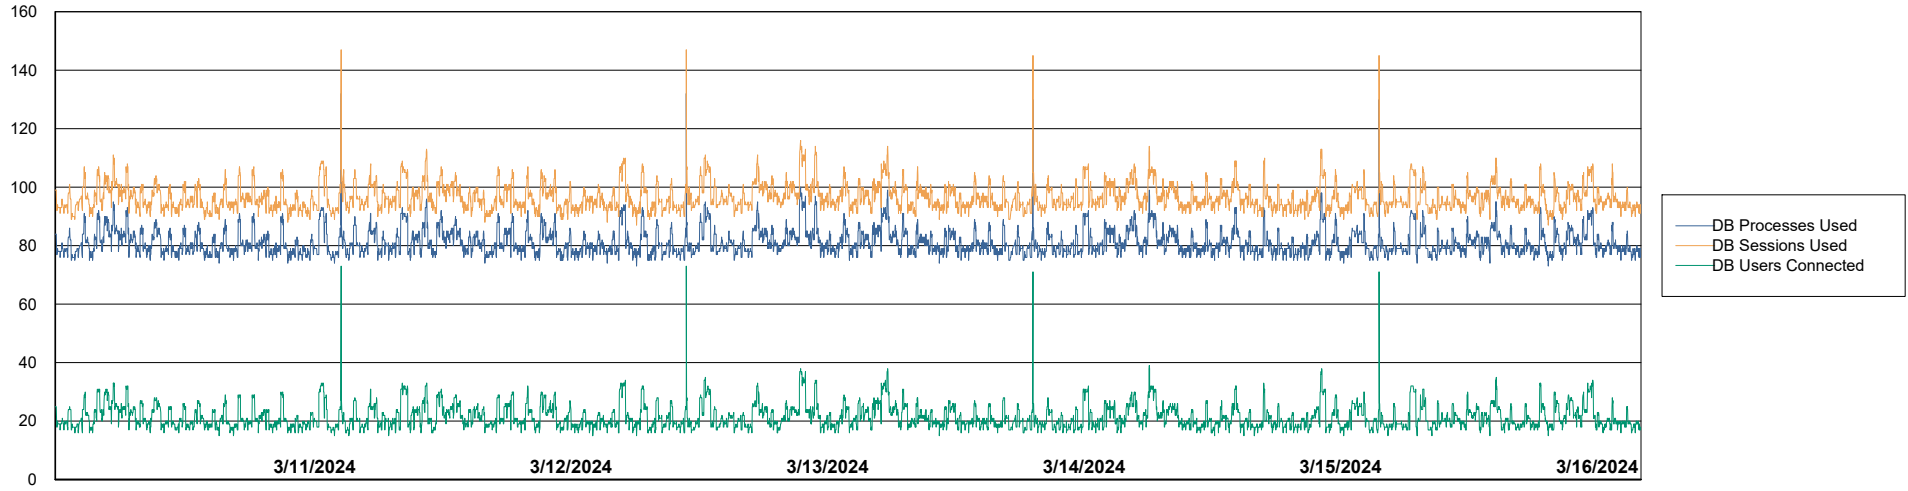

Database Performance SHL-BI-ASH_PROD_ABS1