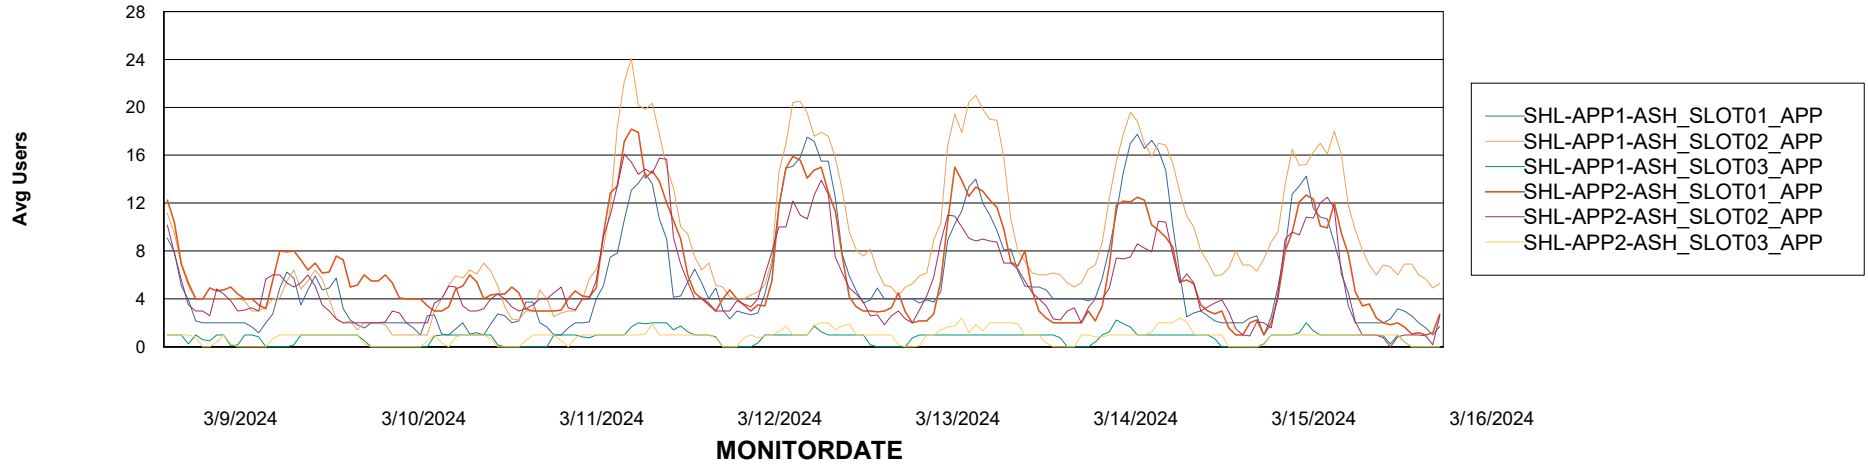

Avg users per day per ABS server