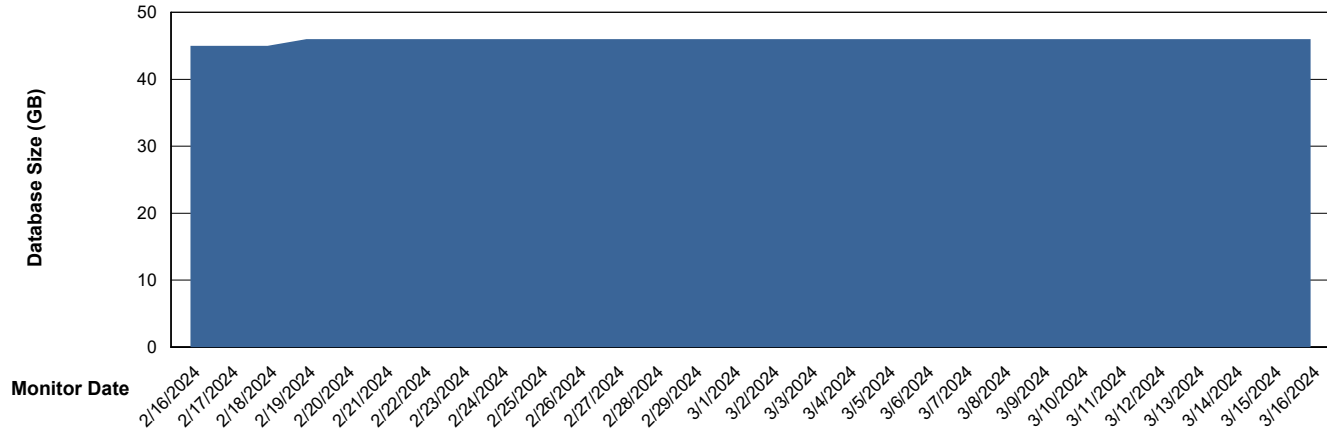

Weekly SLA Customer Report

Customer SHL OCI ASH Production
Database ID 182

Database Performance SHL-BI-ASH_PROD_ABS1

Weekly SLA Customer Report

Customer SHL OCI ASH Production
Database ID 182

Database Performance SHL-DBS1-ASH_PROD_ABS1

Weekly SLA Customer Report

Customer SHL OCI ASH Production
Database ID 182

Database Performance SHL-DBS2-ASH_PROD_HSBABS1

Weekly SLA Customer Report

Customer SHL OCI ASH Production
Database ID 182

DATABASE SIZE SHL-BI-ASH_PROD_ABS1

Database growth over last month

DATABASE SIZE SHL-DBS1-ASH_PROD_ABS1

Database growth over last month

Weekly SLA Customer Report

Customer SHL OCI ASH Production
Database ID 182

Database Tablespace SHL-BI-ASH_PROD_ABS1