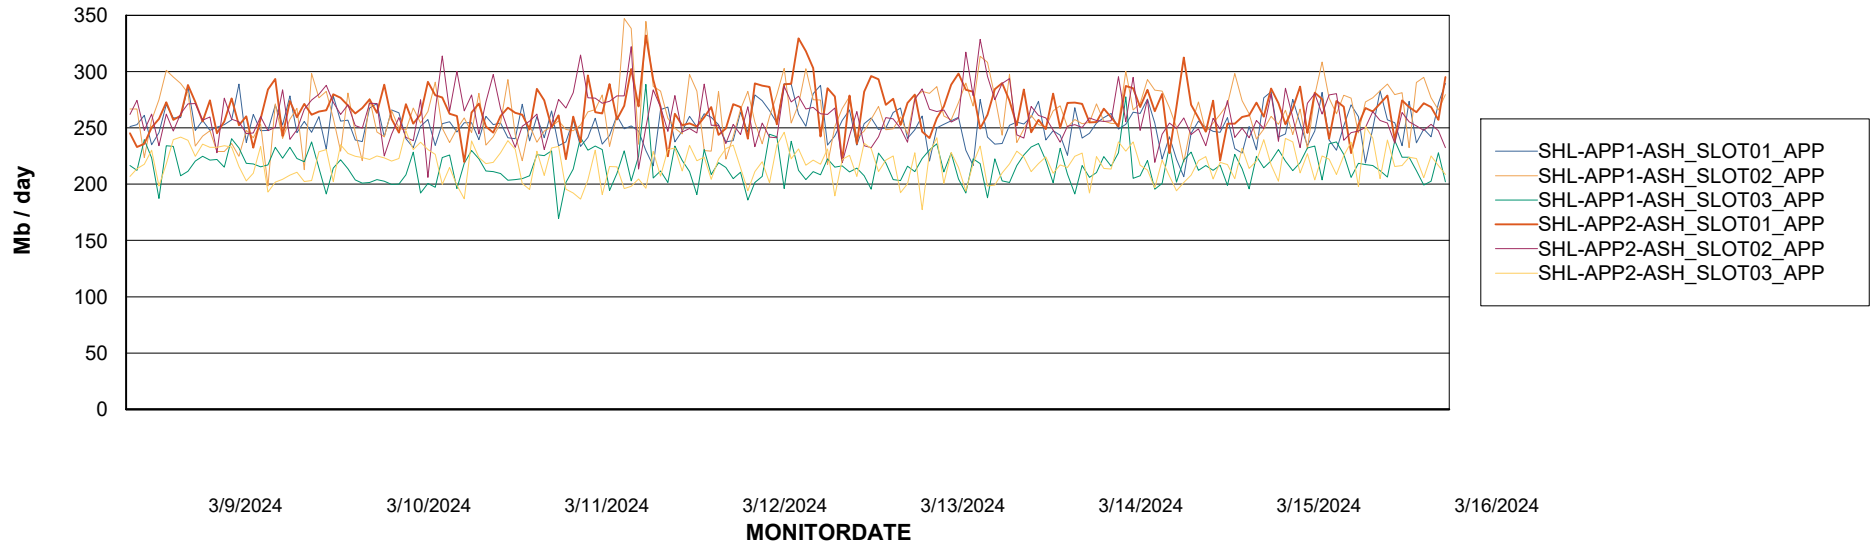

ABSSolute Application Server Services

Avg memory used per ABS Server Service