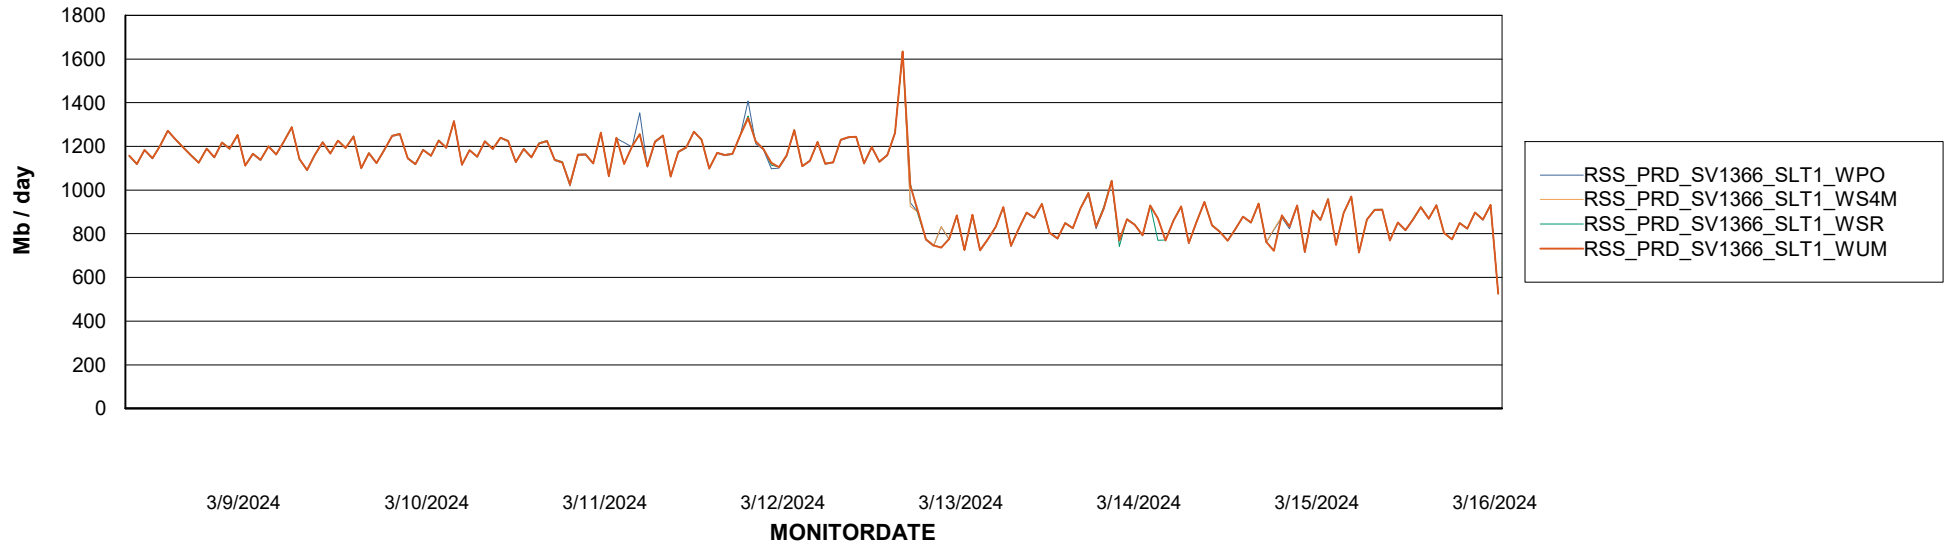

ABSSolute Web Component Services

Avg memory used per ABS Web component