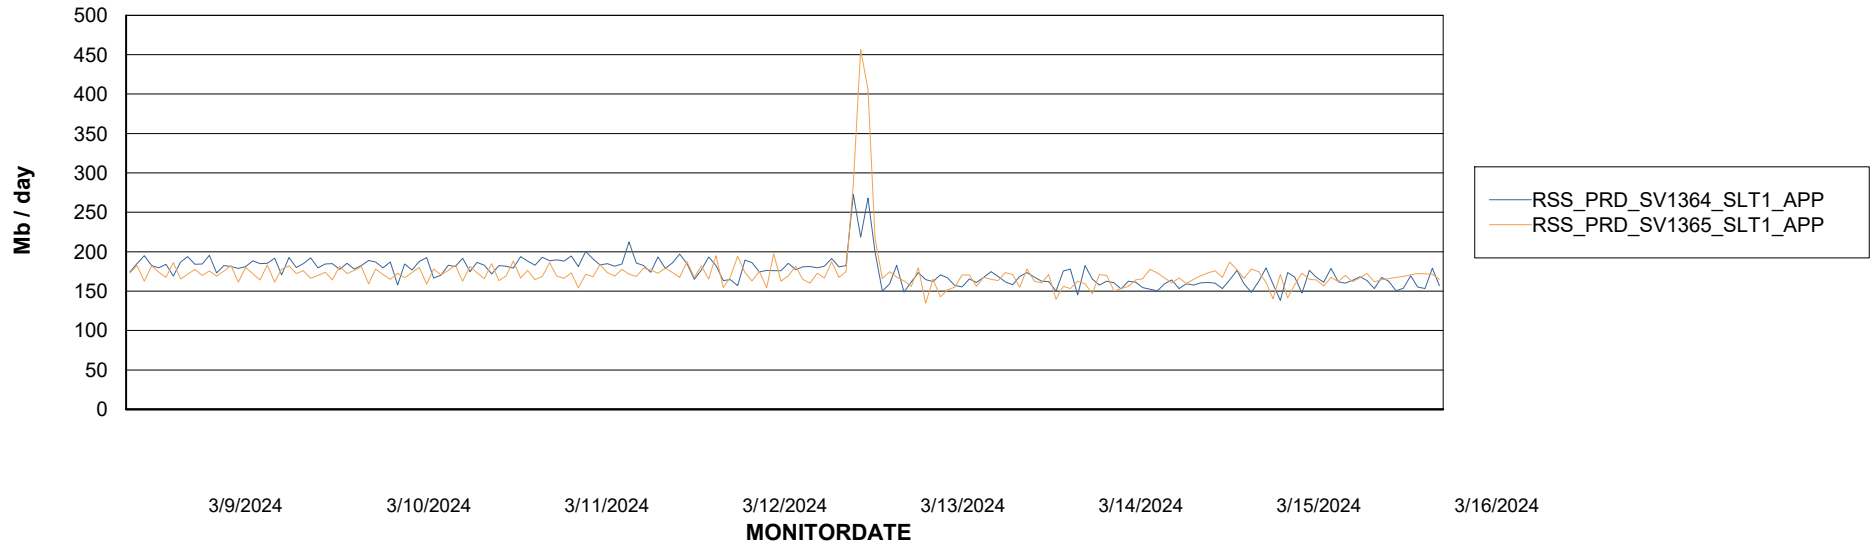

ABSSolute Application Server Services

Avg memory used per ABS Server Service