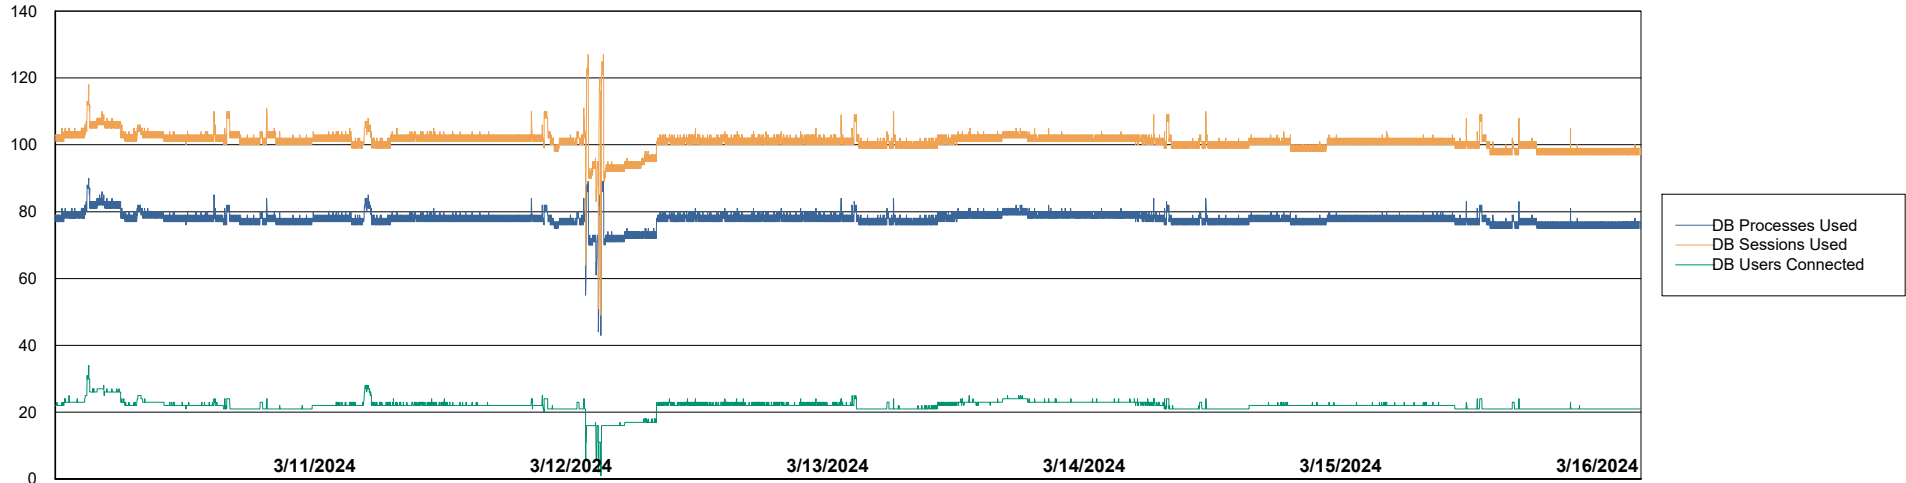

Database Performance RSS_PRD_SV1364_PRD_ABS1