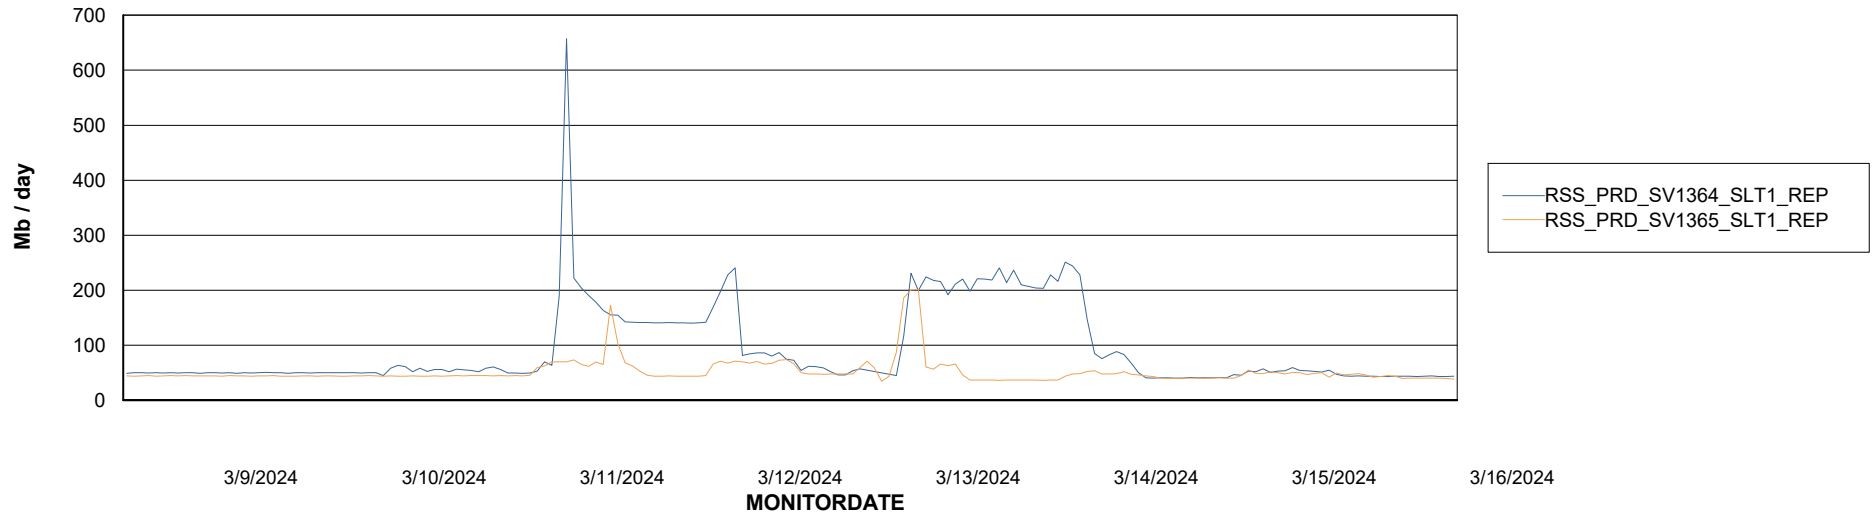

Avg memory used per ABS Server Service

Avg users per day per ABS server

Weekly SLA Customer Report

Customer RSS Production
Database ID 52

ABSSolute Application ReportServer Services

Avg memory used per ReportServer Service