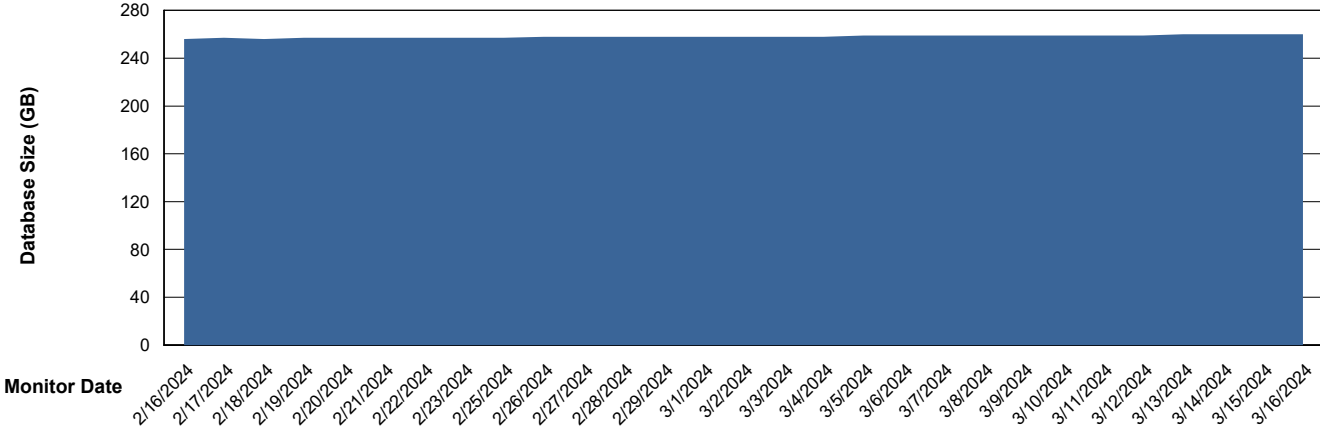

DB Processes Max 1,000

Weekly SLA Customer Report

Customer RFL_Production
 Database ID 36

DATABASE SIZE RFL_PRD_ABS01_DB

Database growth over last month

Database Tablespace RFL_PRD_ABS01_DB

| Date | Tablespace Name | Filesize (Gb) | Usedsize (Gb) | Percentage free |
|-----------|-----------------|---------------|---------------|-----------------|
| 3/16/2024 | ABSDATA | 93 | 77 | 18 |
| | INDX | 207 | 173 | 16 |
| 3/15/2024 | ABSDATA | 93 | 77 | 18 |
| | INDX | 207 | 173 | 16 |
| 3/14/2024 | ABSDATA | 93 | 77 | 18 |
| | INDX | 207 | 173 | 16 |
| 3/13/2024 | ABSDATA | 93 | 77 | 18 |
| | INDX | 207 | 173 | 16 |
| 3/12/2024 | ABSDATA | 93 | 76 | 18 |
| | INDX | 207 | 173 | 16 |
| 3/11/2024 | ABSDATA | 93 | 76 | 18 |
| | INDX | 207 | 173 | 17 |
| 3/10/2024 | ABSDATA | 93 | 76 | 18 |
| | INDX | 207 | 173 | 17 |