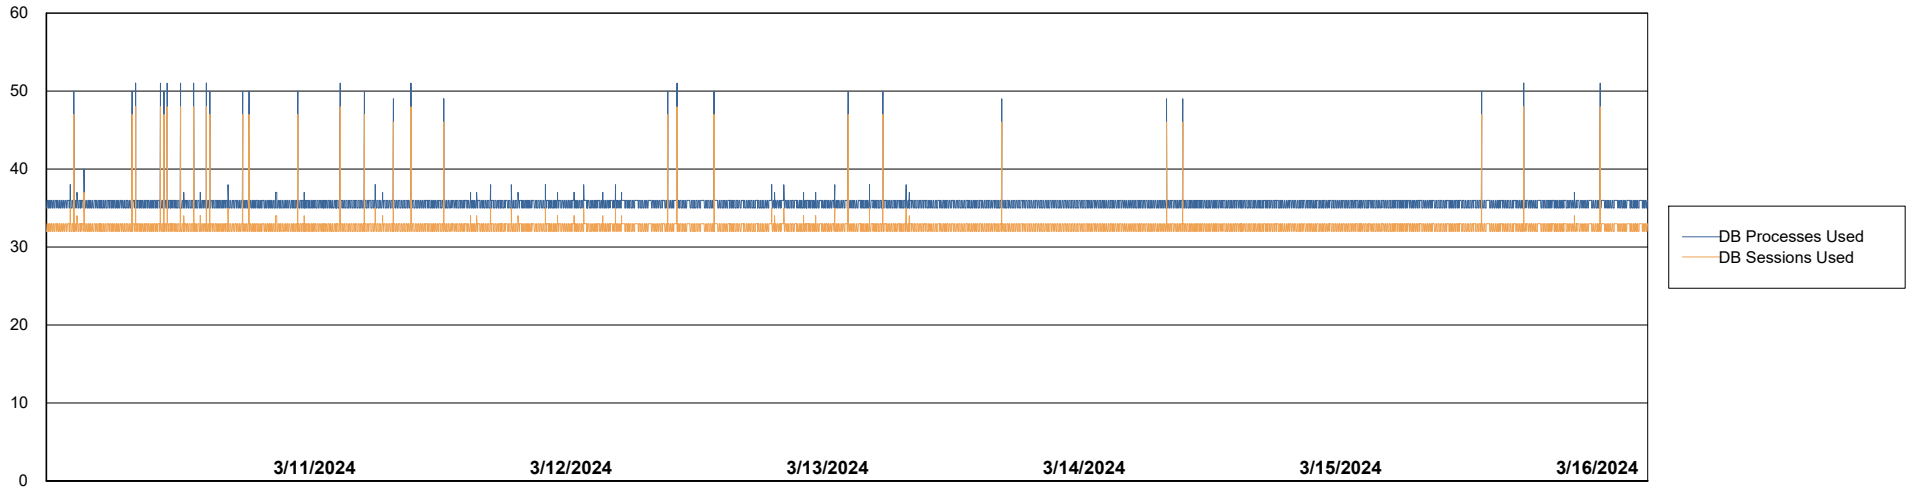

Weekly SLA Customer Report

Customer RFL_Production
Database ID 36

Database Performance RFL_PRD_ABS01_DB

Weekly SLA Customer Report

Customer RFL_Production
Database ID 36

Database Performance RFL_PRD_ABS02_STB_DB

DB Processes Max 1,000

Weekly SLA Customer Report

Customer RFL_Production
 Database ID 36

DATABASE SIZE RFL_PRD_ABS01_DB

Database growth over last month

Database Tablespace RFL_PRD_ABS01_DB

| Date | Tablespace Name | Filesize (Gb) | Usedsize (Gb) | Percentage free |
|-----------|-----------------|---------------|---------------|-----------------|
| 3/16/2024 | ABSDATA | 93 | 77 | 18 |
| | INDX | 207 | 173 | 16 |
| 3/15/2024 | ABSDATA | 93 | 77 | 18 |
| | INDX | 207 | 173 | 16 |
| 3/14/2024 | ABSDATA | 93 | 77 | 18 |
| | INDX | 207 | 173 | 16 |
| 3/13/2024 | ABSDATA | 93 | 77 | 18 |
| | INDX | 207 | 173 | 16 |
| 3/12/2024 | ABSDATA | 93 | 76 | 18 |
| | INDX | 207 | 173 | 16 |
| 3/11/2024 | ABSDATA | 93 | 76 | 18 |
| | INDX | 207 | 173 | 17 |
| 3/10/2024 | ABSDATA | 93 | 76 | 18 |
| | INDX | 207 | 173 | 17 |