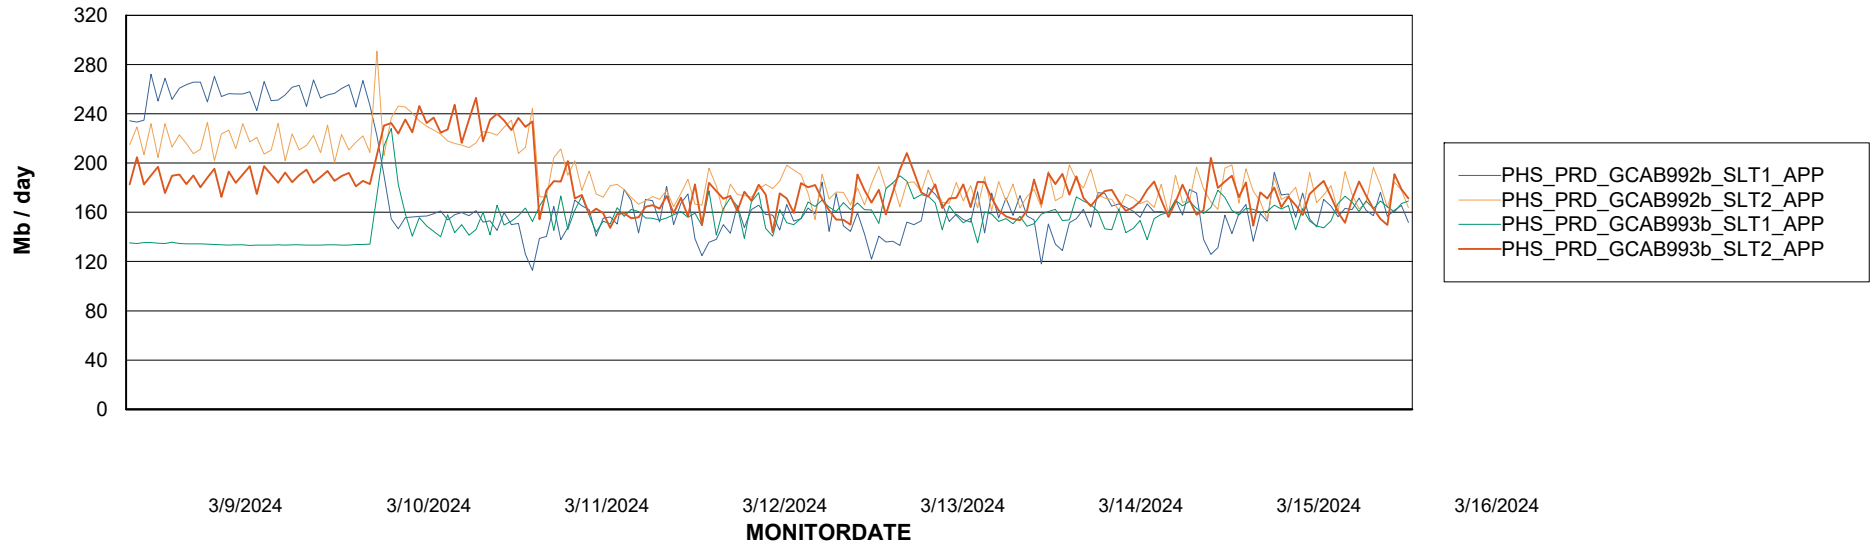

ABSSolute Application Server Services

Avg memory used per ABS Server Service