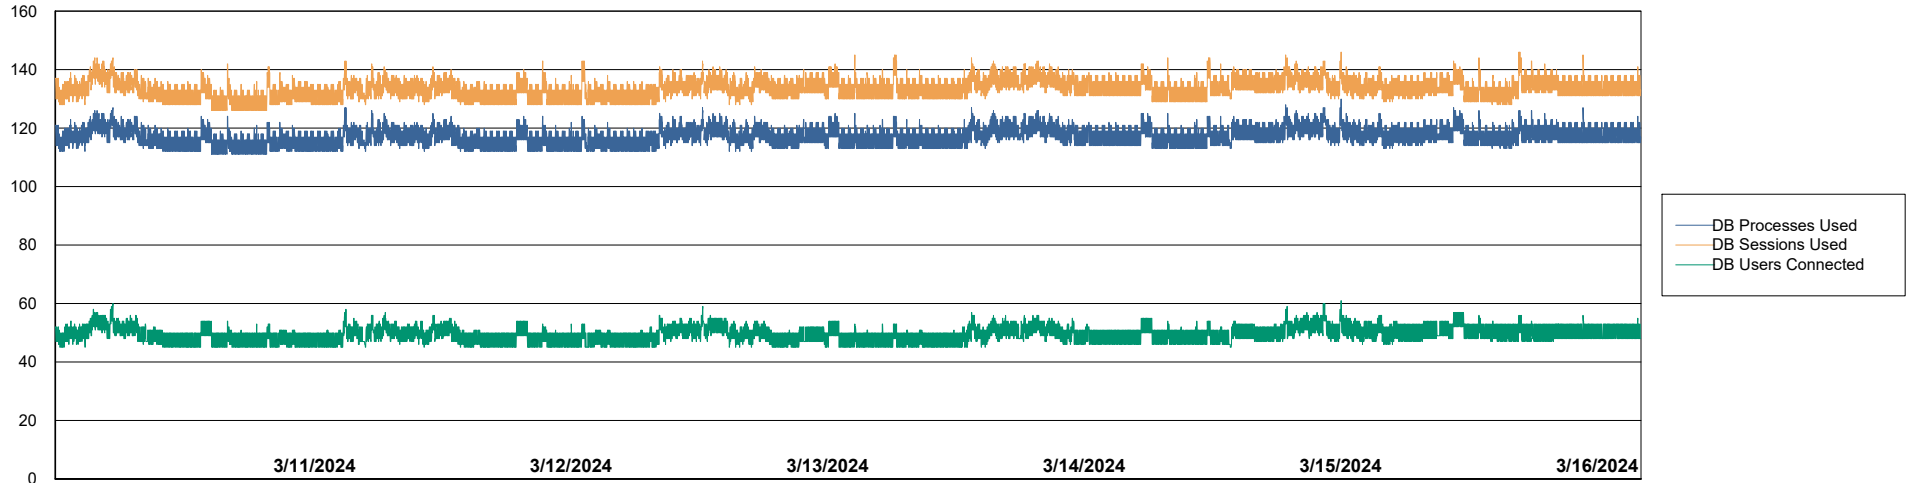

Database Performance PHS_PRD_GCAB992B_ABS1