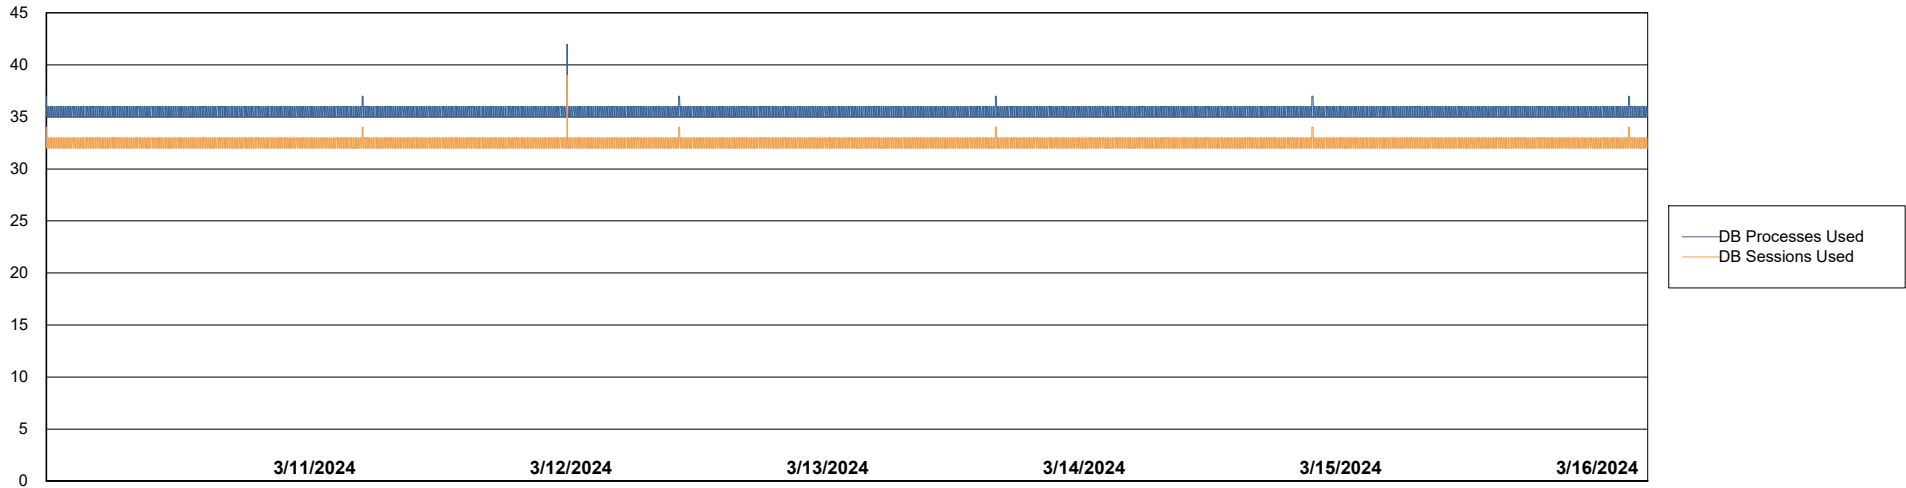

Database Performance PHS_PRD_GCAB993B_HSBABS1

DB Processes Max 1,000