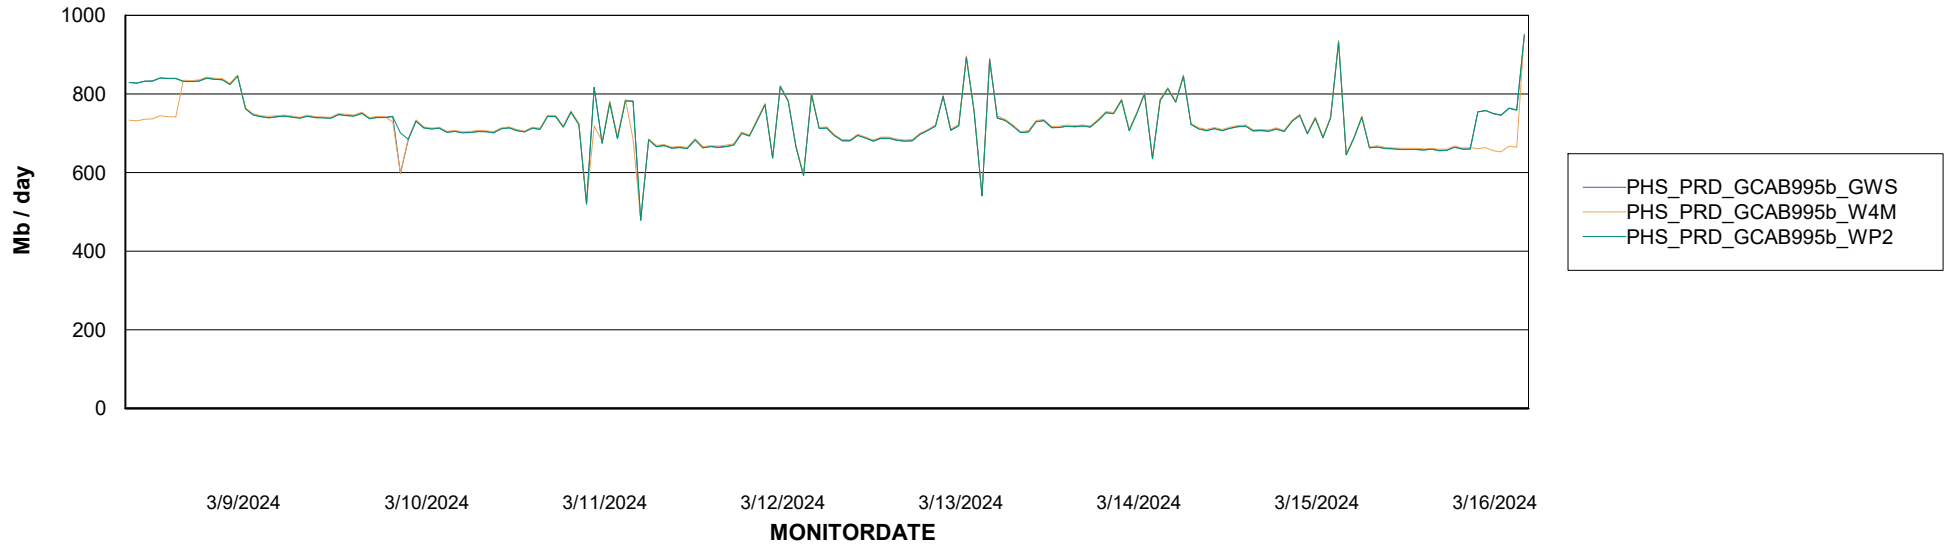

ABSSolute Application ReportServer Services

Avg memory used per ReportServer Service

Weekly SLA Customer Report

Customer PHS_Production
Database ID 47

ABSSolute Web Component Services

Avg memory used per ABS Web component