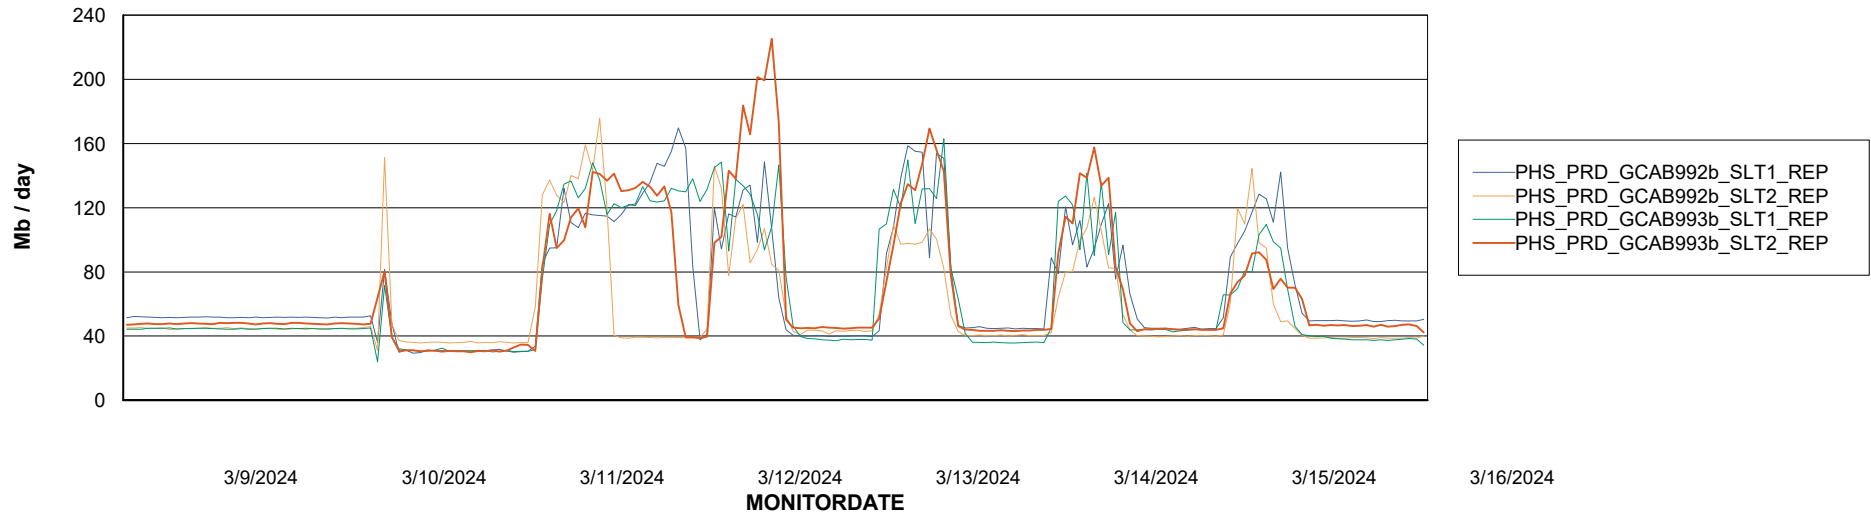

ABSSolute Application ReportServer Services

Avg memory used per ReportServer Service