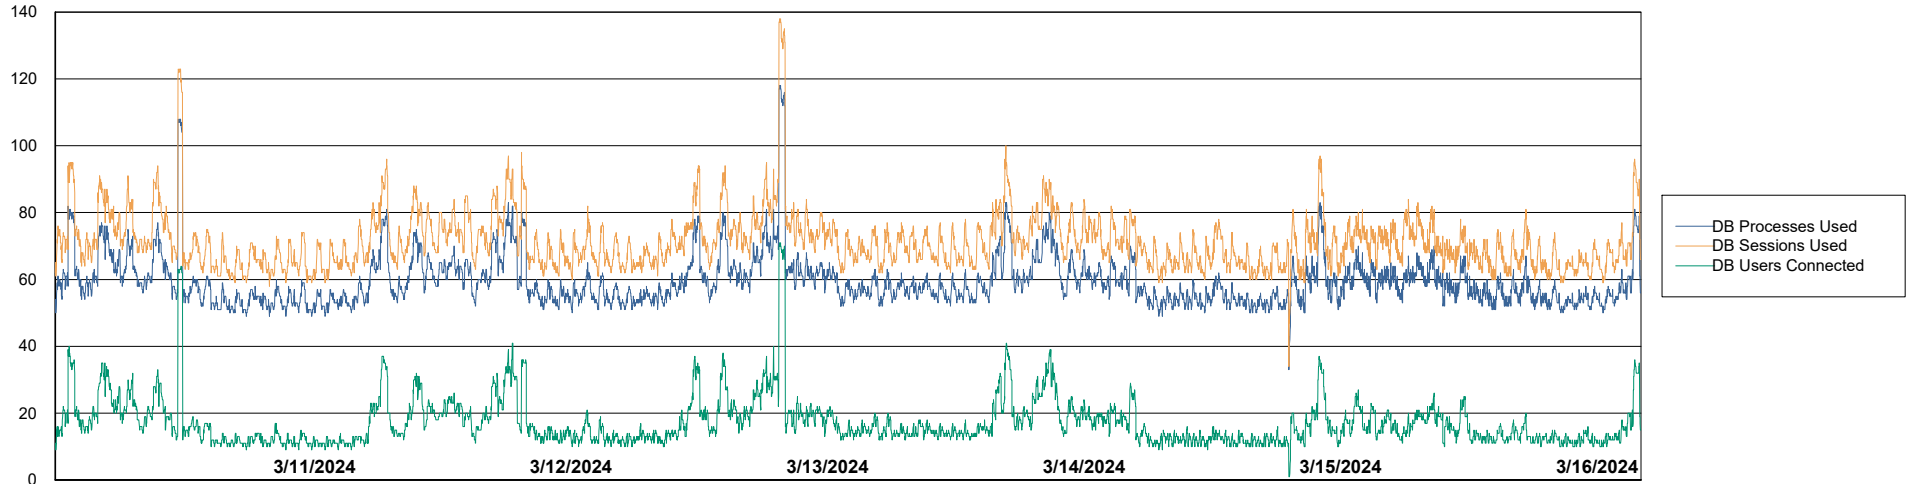

DB Processes Max 300

Weekly SLA Customer Report

Customer NOA_Production (24/7)
Database ID 116

Database Performance NOA_PRD_NOVOBI_ABS1

Weekly SLA Customer Report

Customer NOA_Production (24/7)
Database ID 116