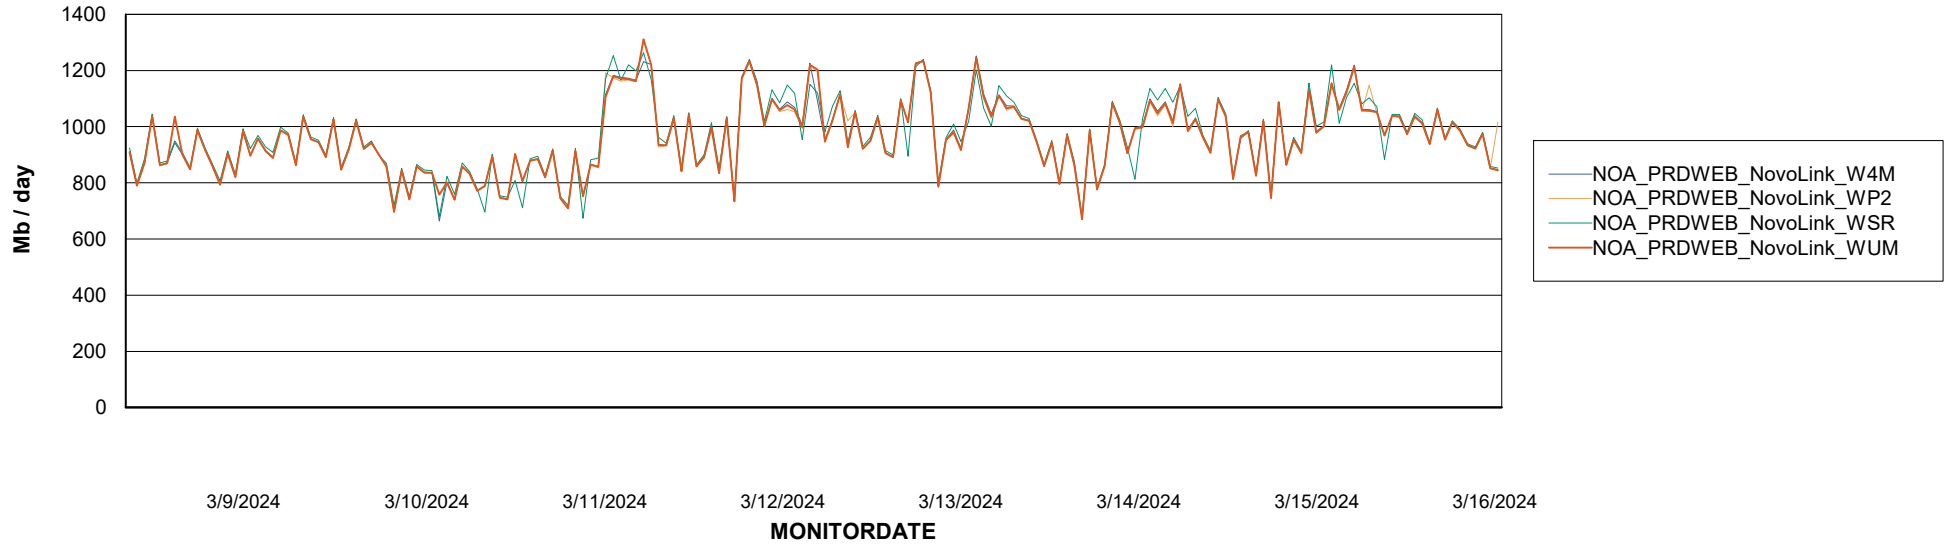

Avg memory used per ReportServer Service

Weekly SLA Customer Report

Customer NOA_Production (24/7)
Database ID 116

ABSSolute Web Component Services

Avg memory used per ABS Web component

Weekly SLA Customer Report