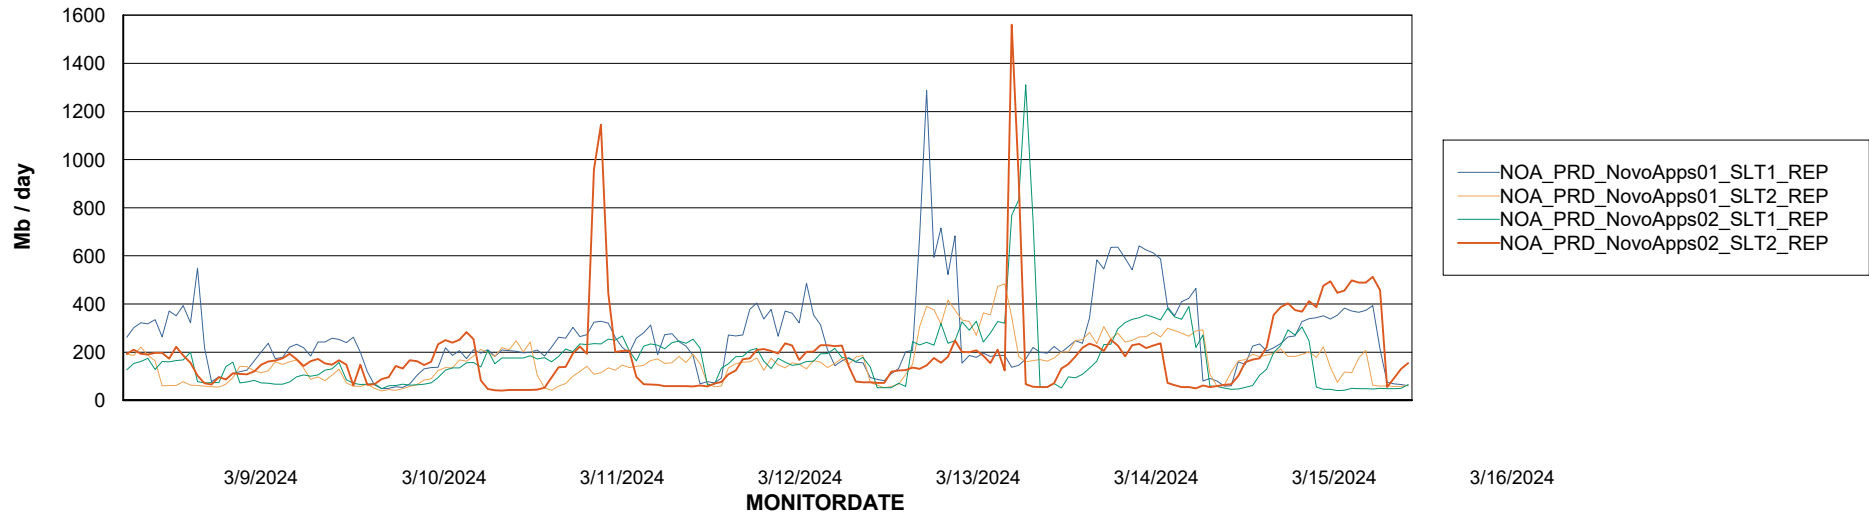

ABSSolute Application ReportServer Services

Avg memory used per ReportServer Service