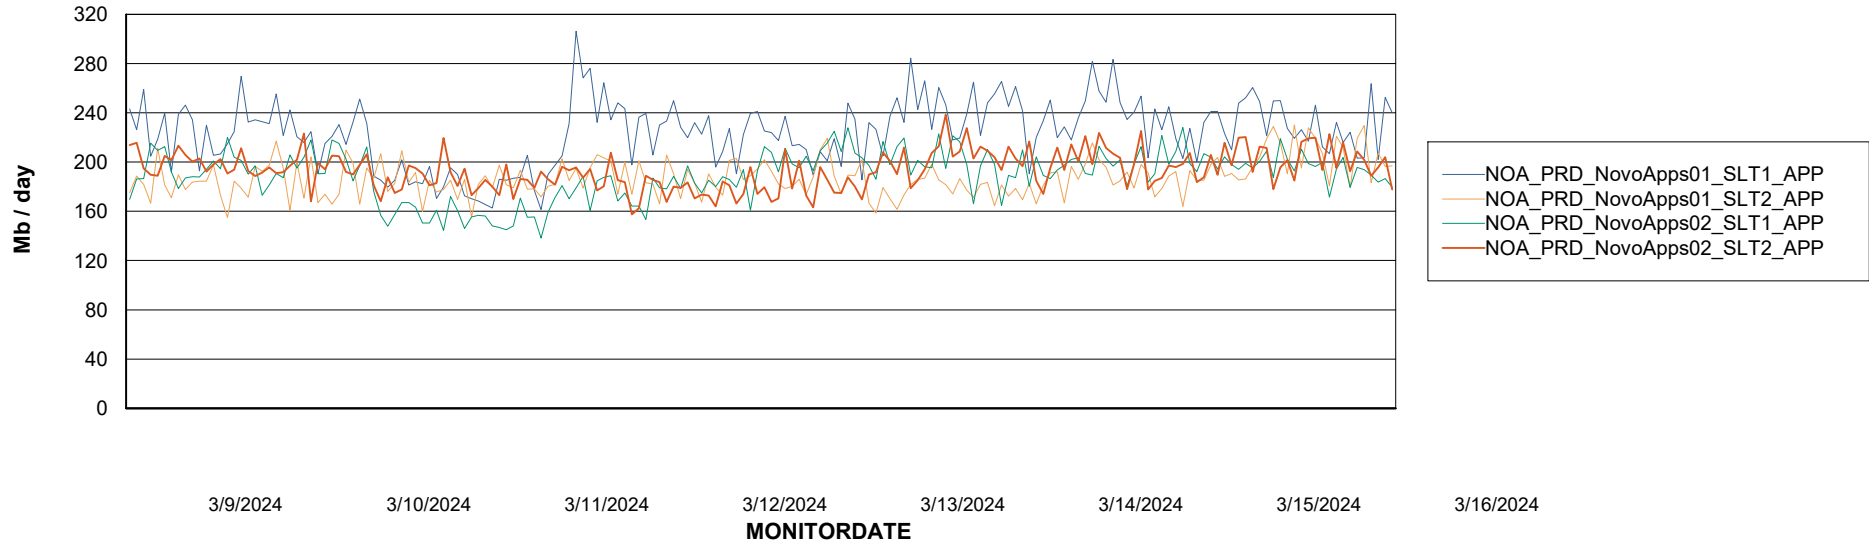

ABSSolute Application Server Services

Avg memory used per ABS Server Service