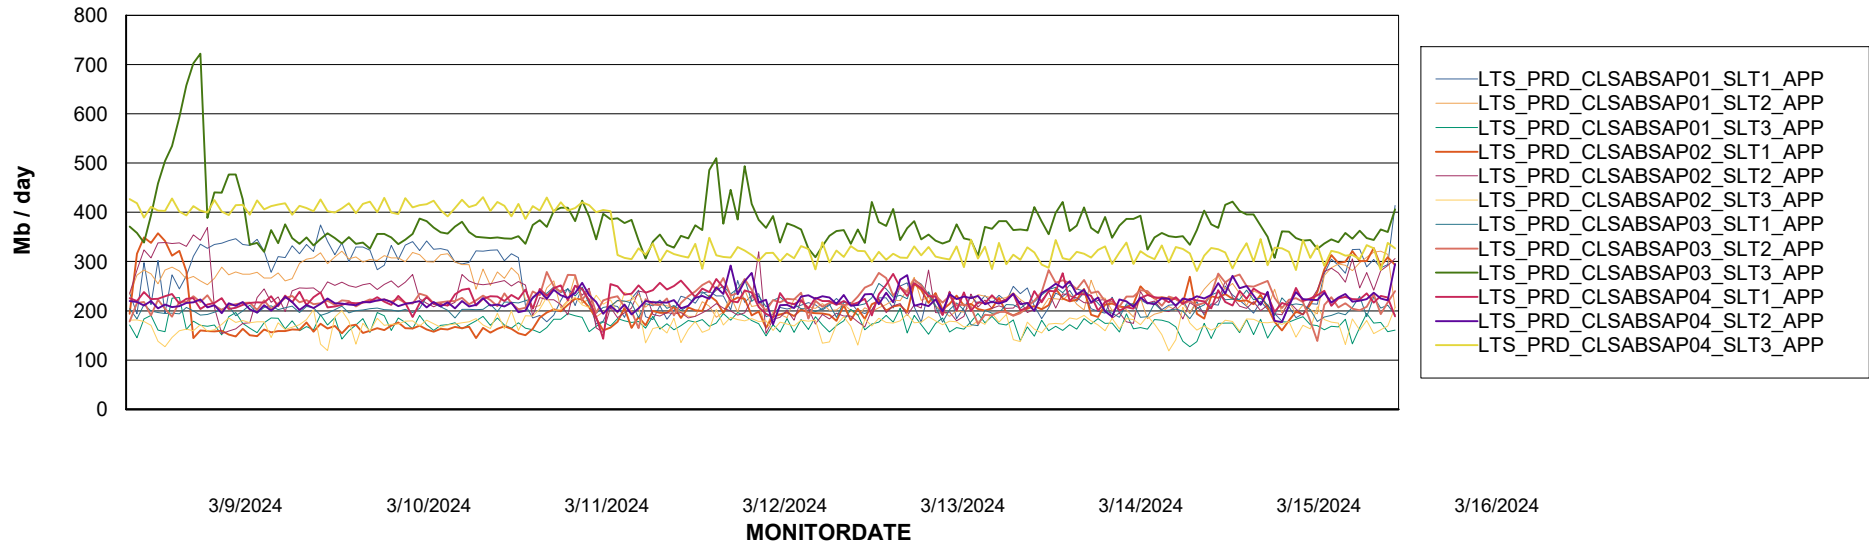

ABSSolute Application Server Services

Avg memory used per ABS Server Service