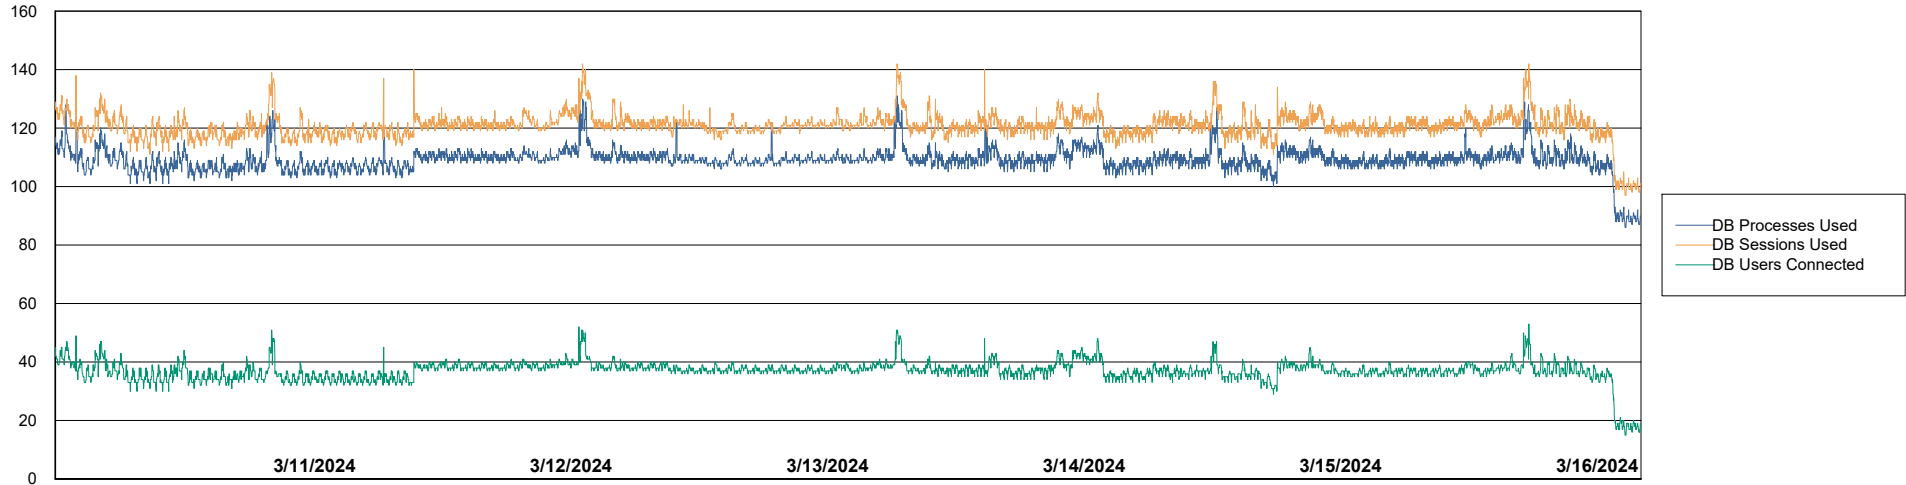

Database Performance LTS_PRD_CLSABSBI01_ABS1