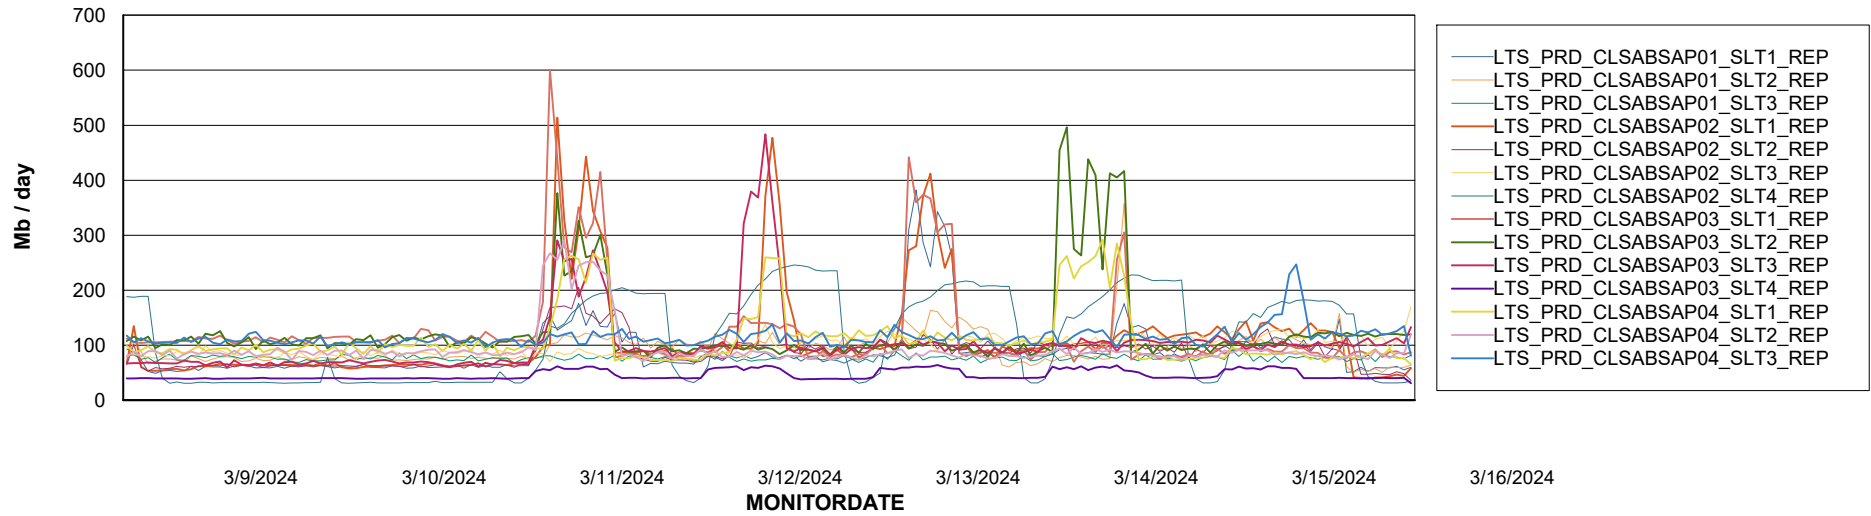

ABSSolute Application ReportServer Services

Avg memory used per ReportServer Service