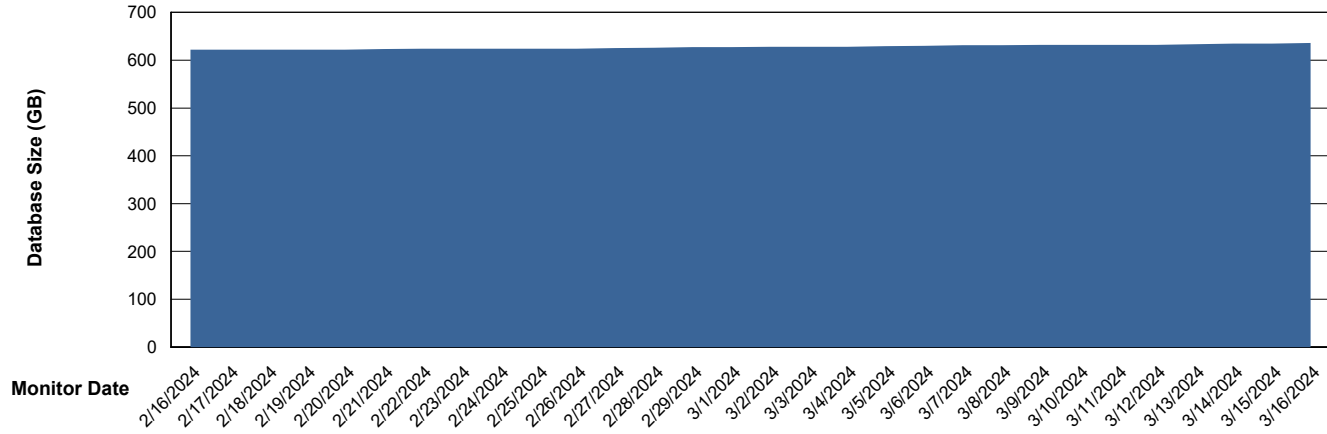

DATABASE SIZE LTS_PRD_CLSABSBI01_ABS1

Database growth over last month