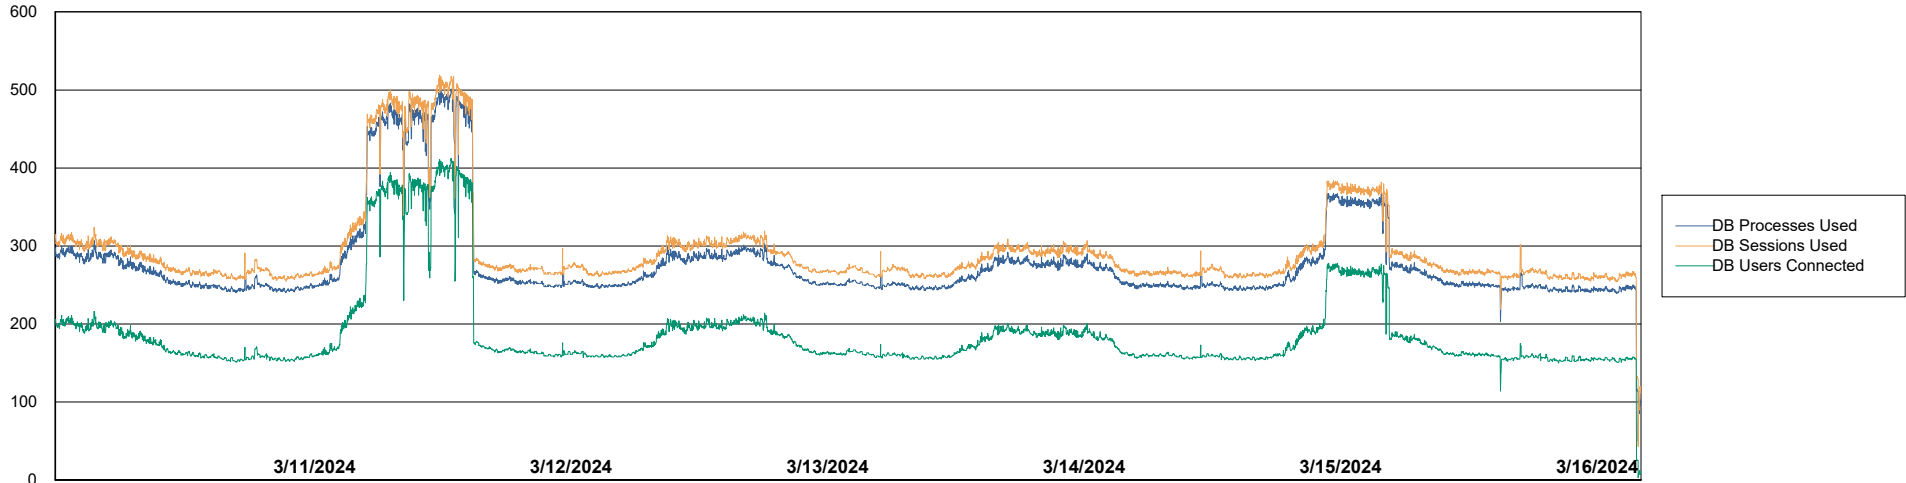

Weekly SLA Customer Report

Customer LTS(CleanLease)_Production
Database ID 126

Database Performance LTS_PRD_CLSABSBI01_ABS1

Weekly SLA Customer Report

Customer LTS(CleanLease)_Production
Database ID 126

Database Performance LTS_PRD_CLSABSDB01_ABS1