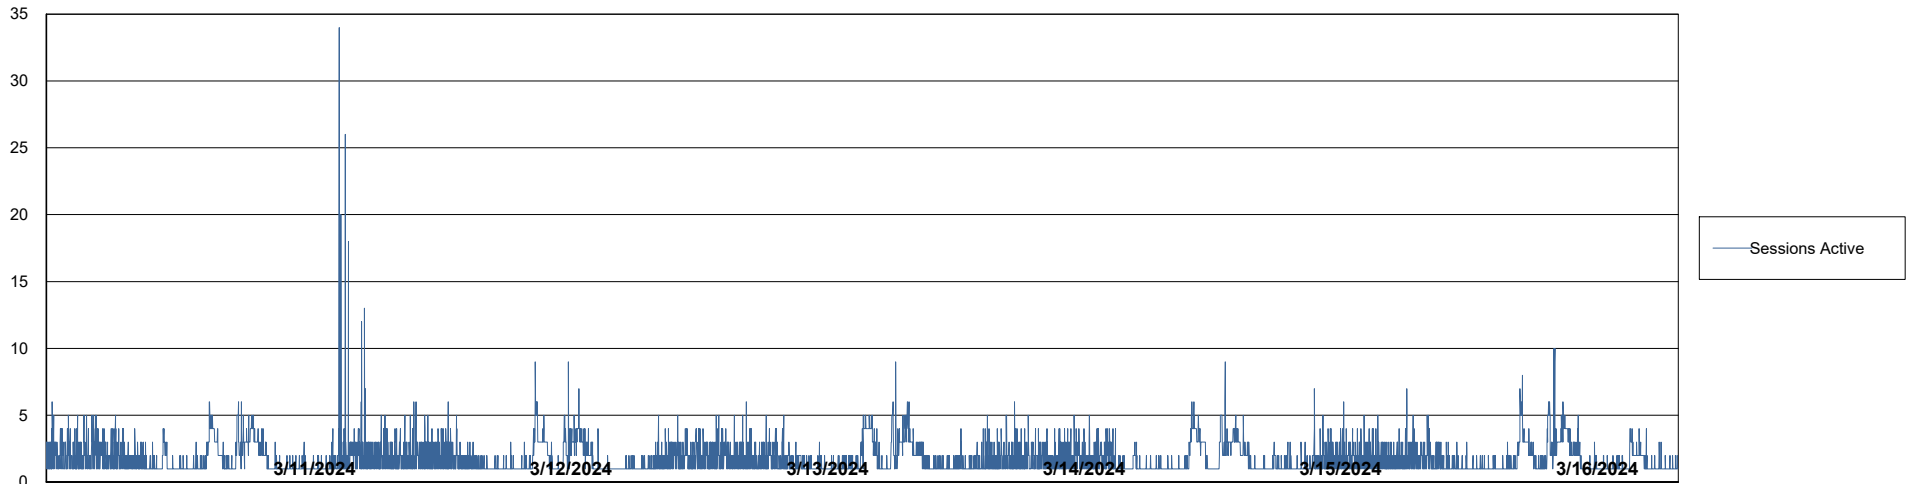

Weekly SLA Customer Report

Customer LTS(CleanLease)_Production
Database ID 126

Database Performance LTS_PRD_CLSABSBI01_ABS1

Weekly SLA Customer Report

Customer LTS(CleanLease)_Production
Database ID 126

Database Performance LTS_PRD_CLSABSDB01_ABS1