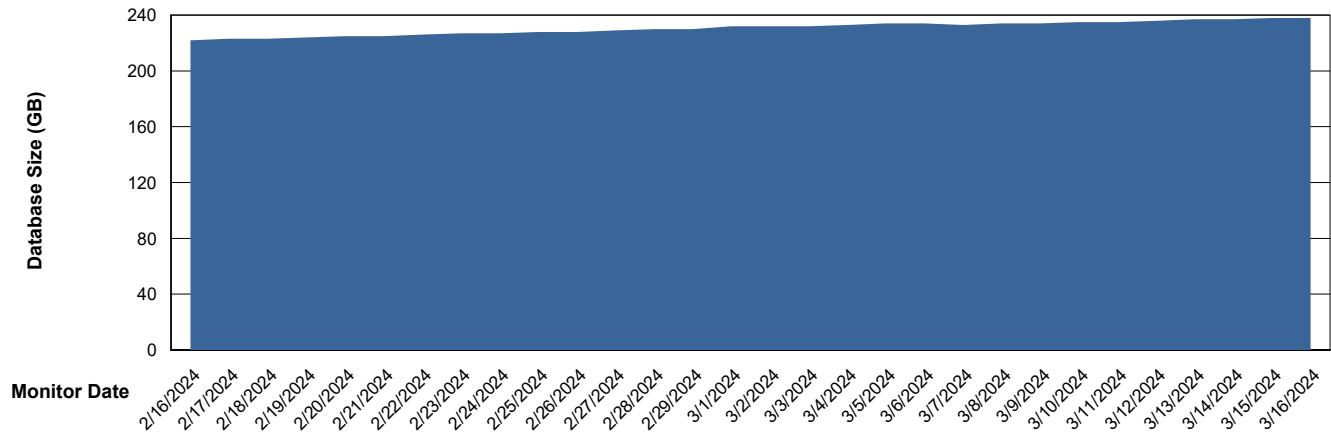

Customer KLH_Production (24/7)
Database ID 139

DATABASE SIZE KLH_PRD_SRSBIDB01_ABS1

Database growth over last month

DATABASE SIZE KLH_PRD_SRSDB01_ABS1

Database growth over last month

Weekly SLA Customer Report