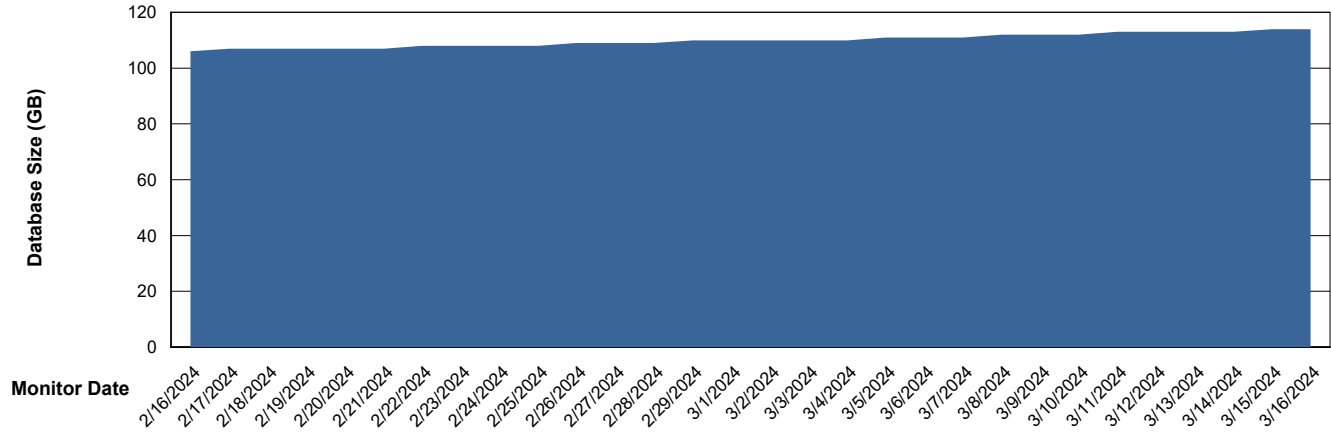

Weekly SLA Customer Report

Customer KLH_Production (24/7)
Database ID 139

Database Performance KLH_PRD_SRSD02_HSBABS1

DB Processes Max 1,000
DB Processes Max 0
DB Processes Max 4

Weekly SLA Customer Report

Customer KLH_Production (24/7)
Database ID 139

DATABASE SIZE KLH_PRD_SRSBIDB01_ABS1

Database growth over last month

DATABASE SIZE KLH_PRD_SRSDB01_ABS1

Database growth over last month

Weekly SLA Customer Report