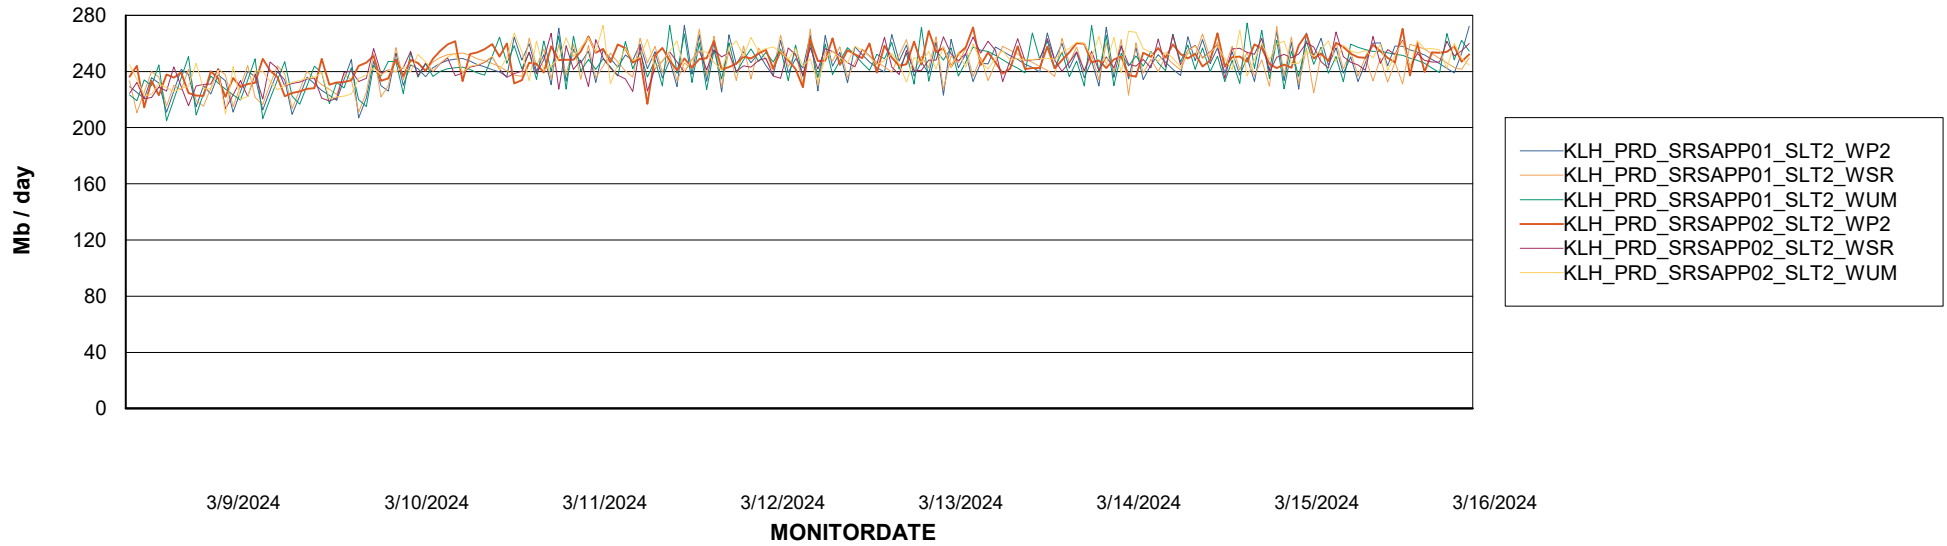

ABSolute Web Component Services

Avg memory used per ABS Web component