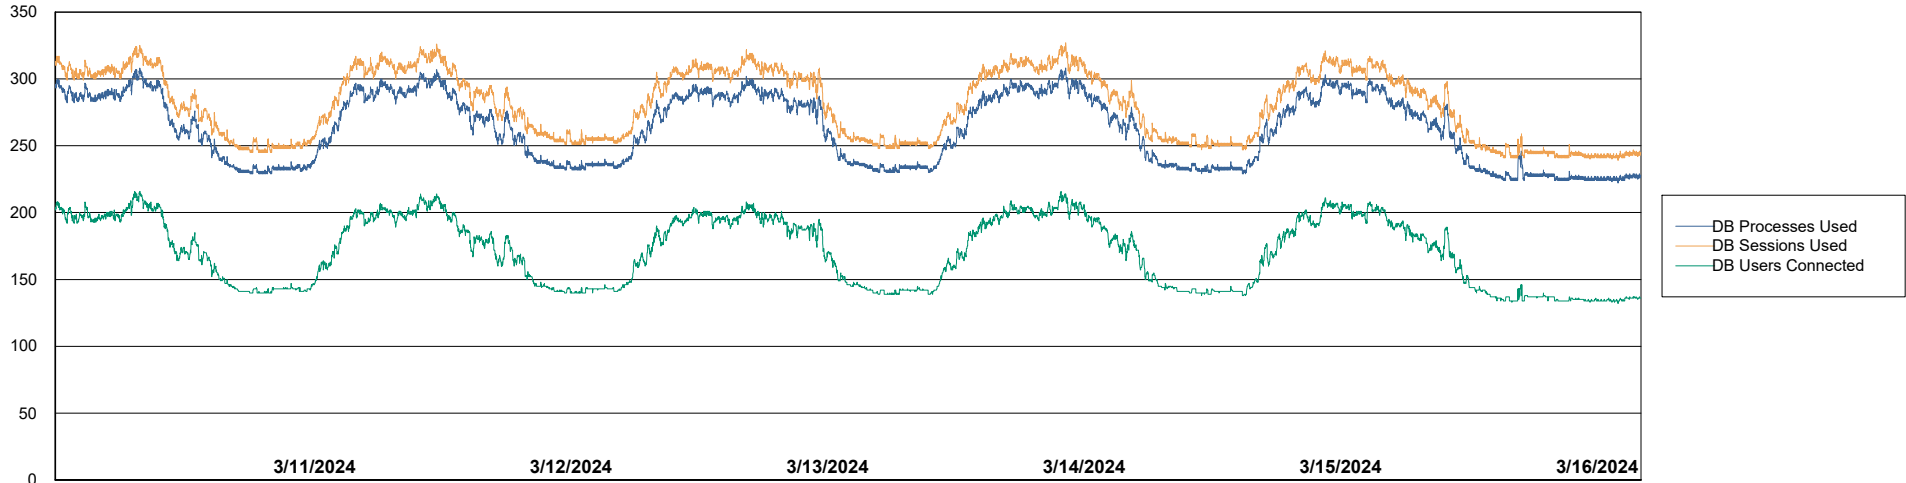

Weekly SLA Customer Report

Customer KLH_Production (24/7)
Database ID 139

Database Performance KLH_PRD_SRSBIDB01_ABS1

Weekly SLA Customer Report

Customer KLH_Production (24/7)
Database ID 139

Database Performance KLH_PRD_SRSDDB01_ABS1