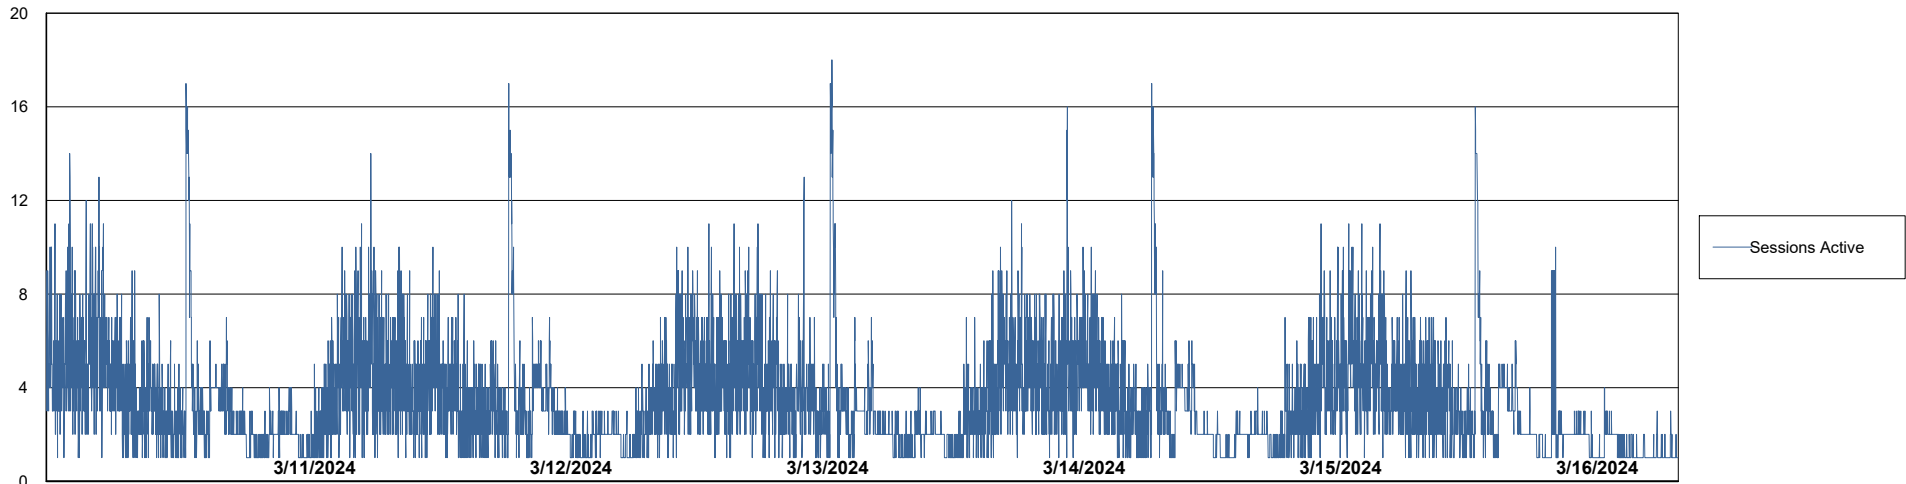

Weekly SLA Customer Report

Customer KLH_Production (24/7)
Database ID 139

Database Performance KLH_PRD_SRSBIDB01_ABS1

Weekly SLA Customer Report

Customer KLH_Production (24/7)
Database ID 139

Database Performance KLH_PRD_SRSDDB01_ABS1