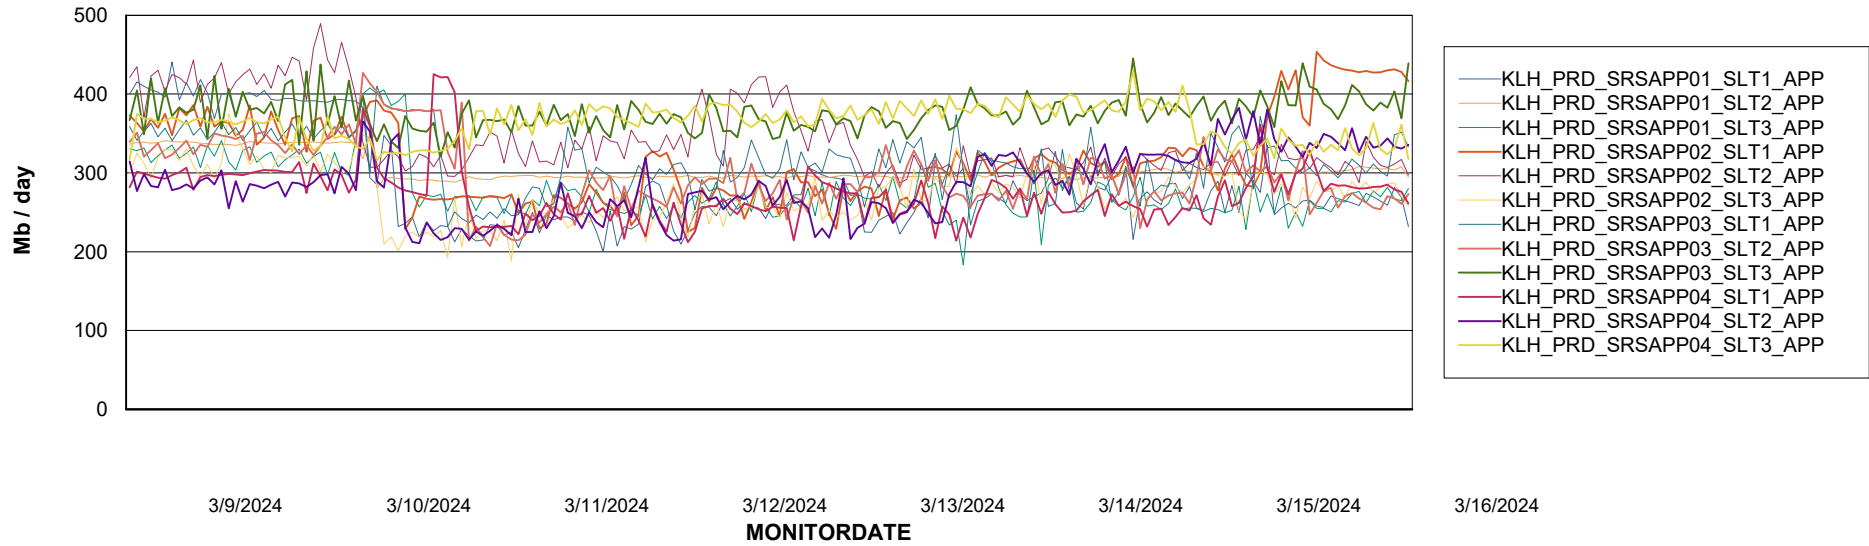

ABSSolute Application Server Services

Avg memory used per ABS Server Service