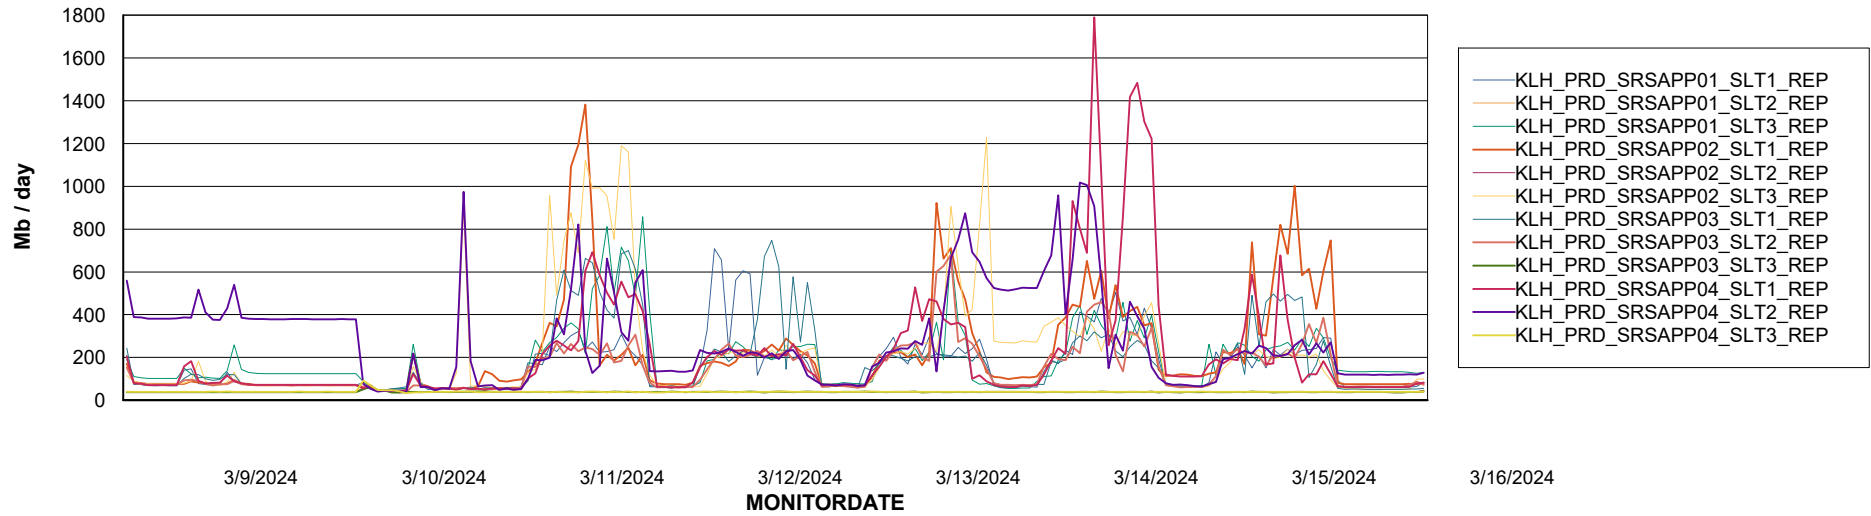

ABSSolute Application ReportServer Services

Avg memory used per ReportServer Service