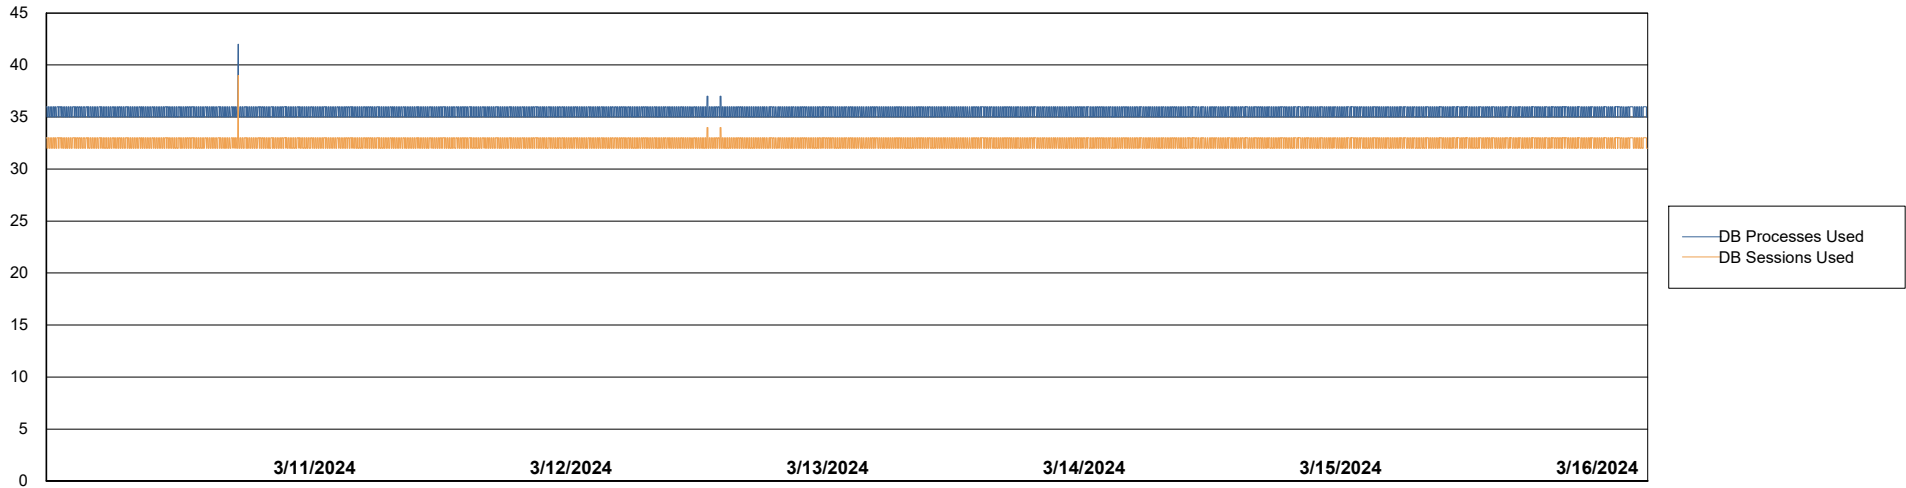

Database Performance KLA_STB_KLAHQORA06_DB_HSBABS1

DB Processes Max 1,000