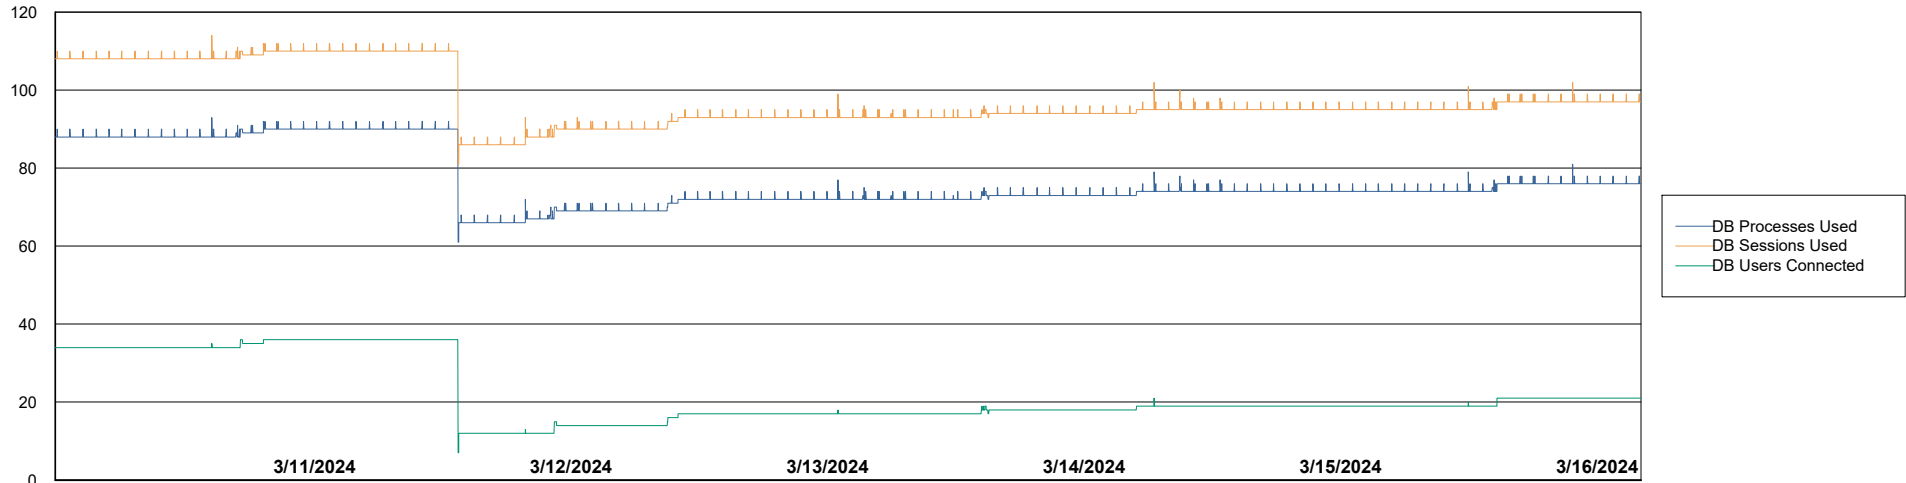

DB Processes Max 1,000

Weekly SLA Customer Report

Customer KLA_Production
Database ID 193

Database Performance KLA_TST_KLAHQORA06_DB_ABST

Weekly SLA Customer Report

Customer KLA_Production
Database ID 193

DATABASE SIZE KLA_PRD_KLAHQORA05_DB_ABS1