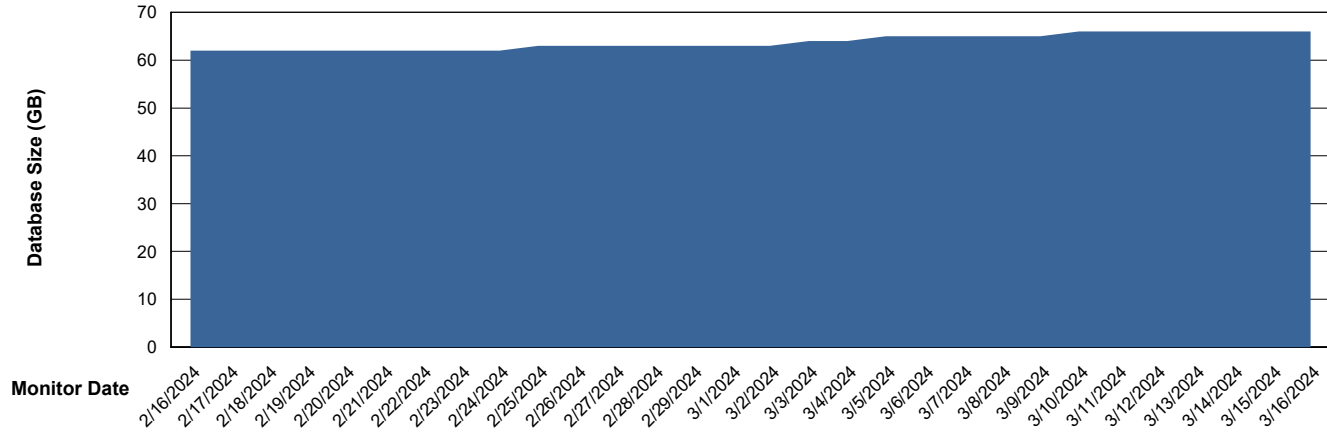

DATABASE SIZE KLA_PRD_KLAHQORA05_DB_ABS1

Database growth over last month