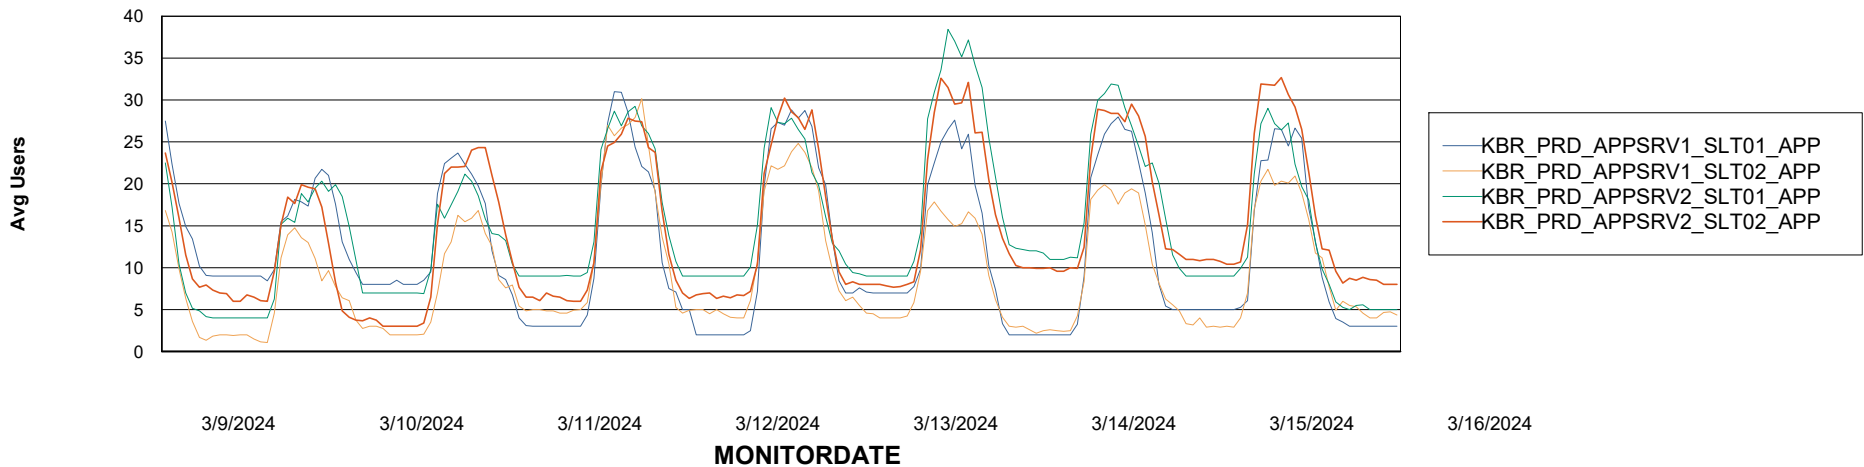

Avg memory used per ABS Server Service

Weekly SLA Customer Report

Customer KBR_Production
Database ID 117

ABSSolute Application Server Services

Avg memory used per ReportServer Service

Avg users per day per ABS server