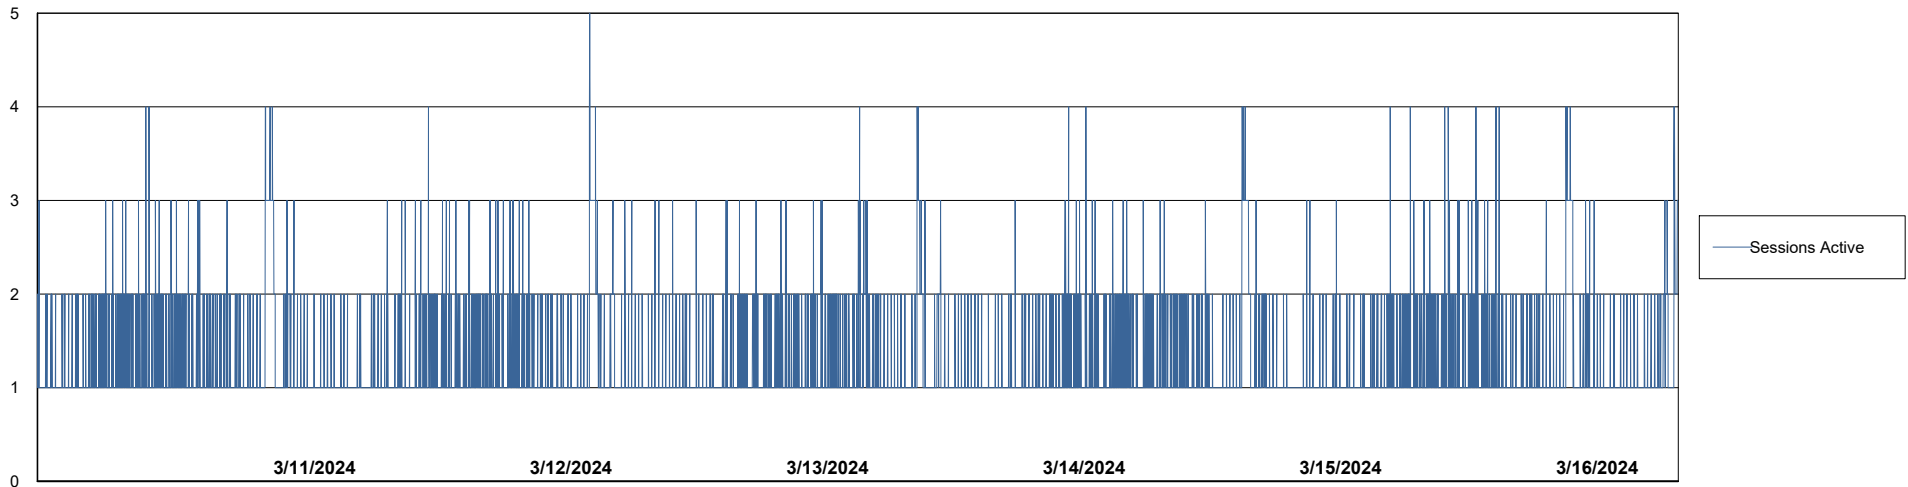

Weekly SLA Customer Report

Customer KBR_Production
Database ID 117

Database Performance KBR_PRD_BI-DBSRV_ABS1

Weekly SLA Customer Report

Customer KBR_Production
Database ID 117

Database Performance KBR_PRD_DB-SRV1_ABS1