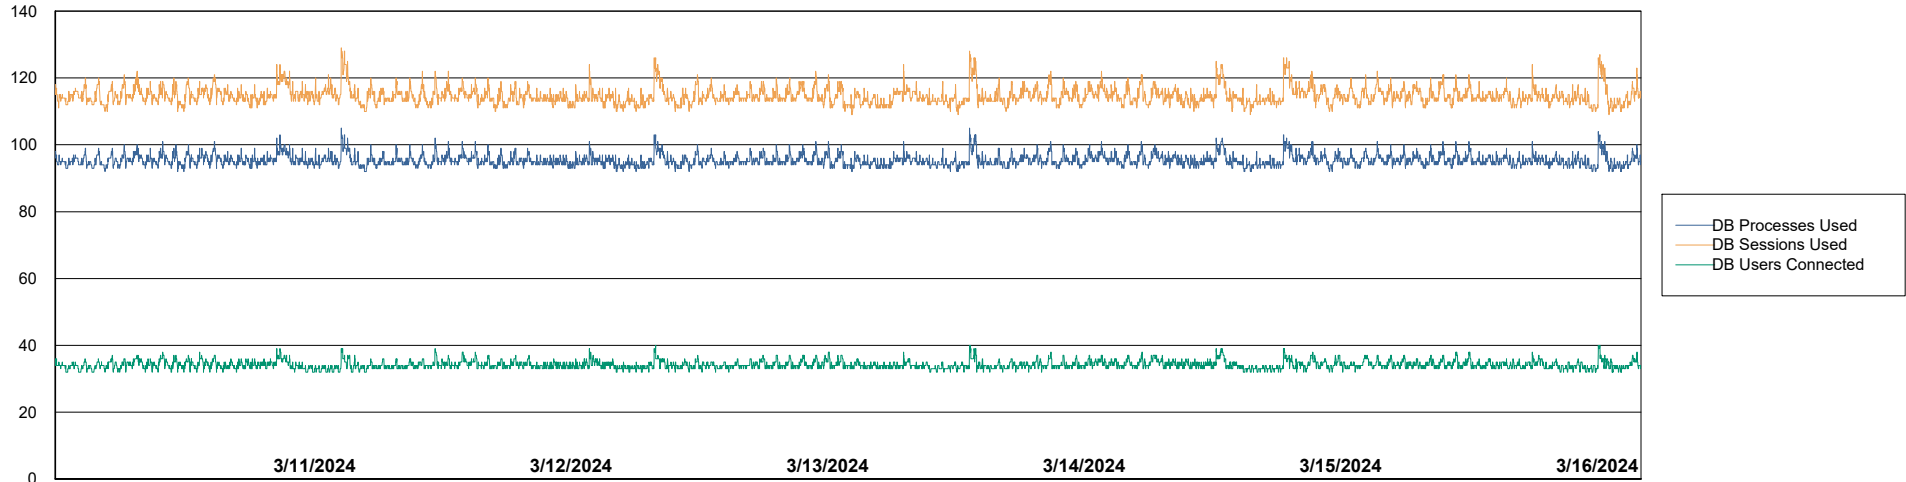

Database Performance KBR_PRD_BI-DBSRV_ABS1