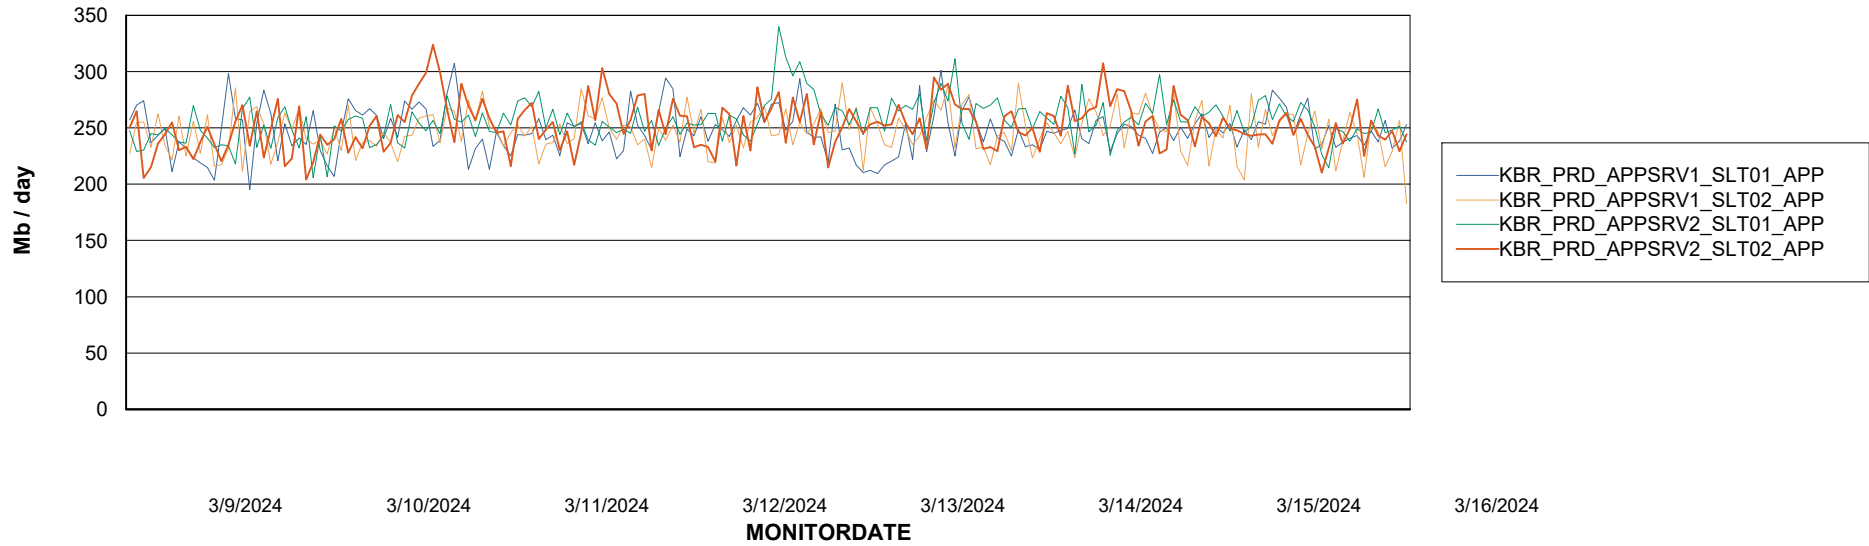

ABSSolute Application Server Services

Avg memory used per ABS Server Service