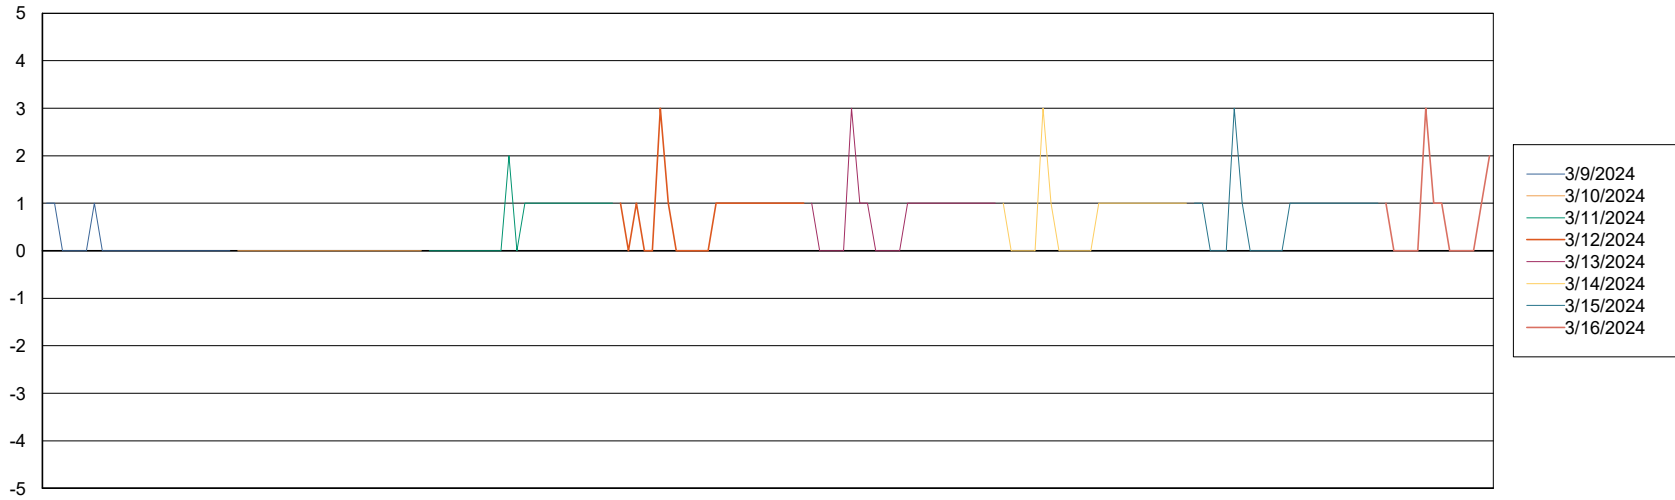

Standby Database Health KBR_Production

Recovery lag for last 7 days