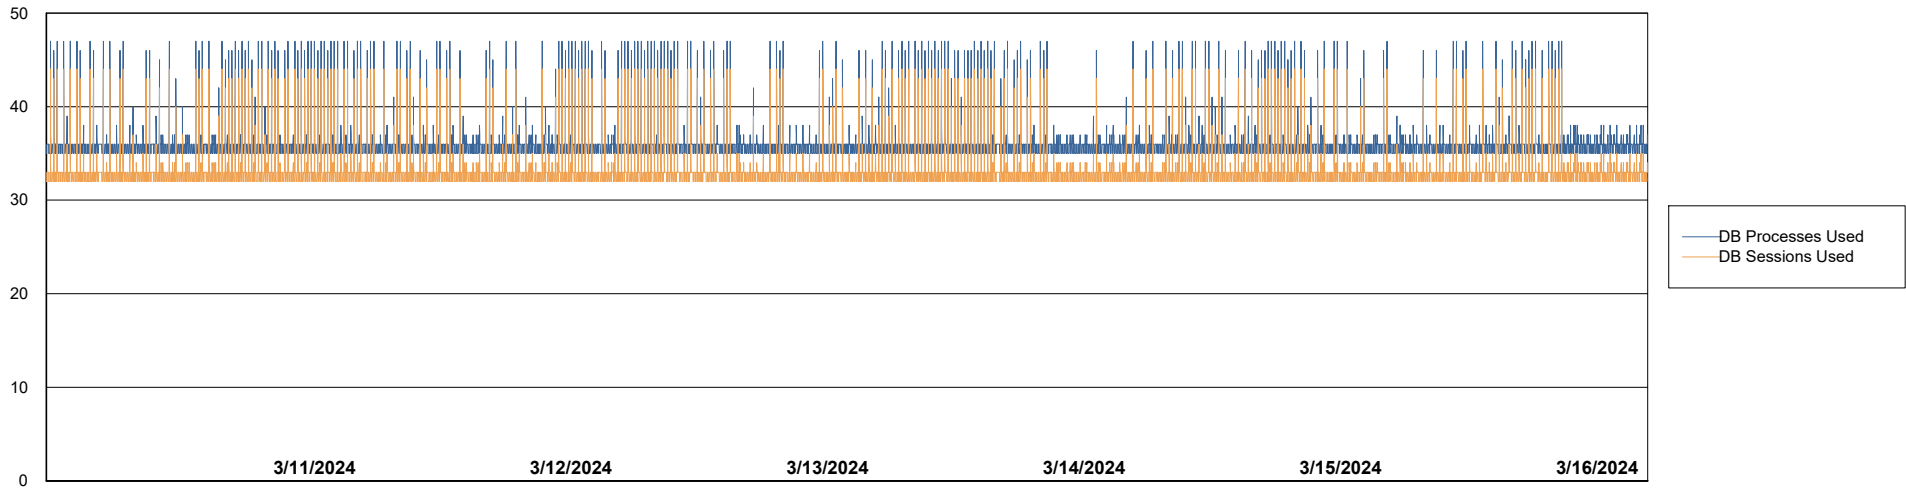

Database Performance KBR_PRD_DB-SRV2_HSBABS1

DB Processes Max 1,000