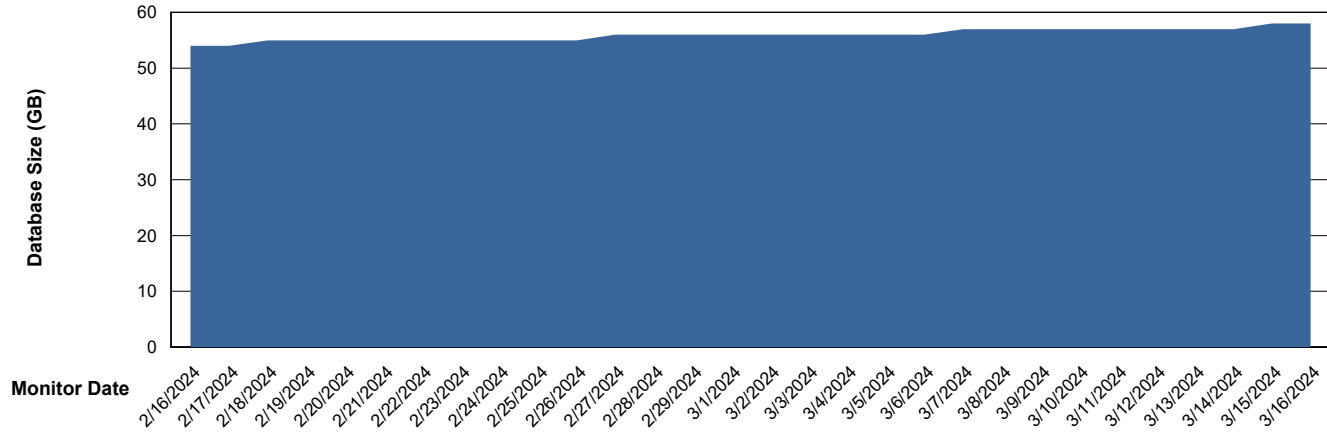

Weekly SLA Customer Report

Customer KBR_Production
Database ID 117

Database Performance KBR_PRD_DB-SRV2_HSBABS1

DB Processes Max 1,000

Weekly SLA Customer Report

Customer KBR_Production
Database ID 117

DATABASE SIZE KBR_PRD_BI-DBSRV_ABS1

Database growth over last month

DATABASE SIZE KBR_PRD_DB-SRV1_ABS1

Database growth over last month

Weekly SLA Customer Report

Customer KBR_Production
Database ID 117

Database Tablespace KBR_PRD_BI-DBSRV_ABS1