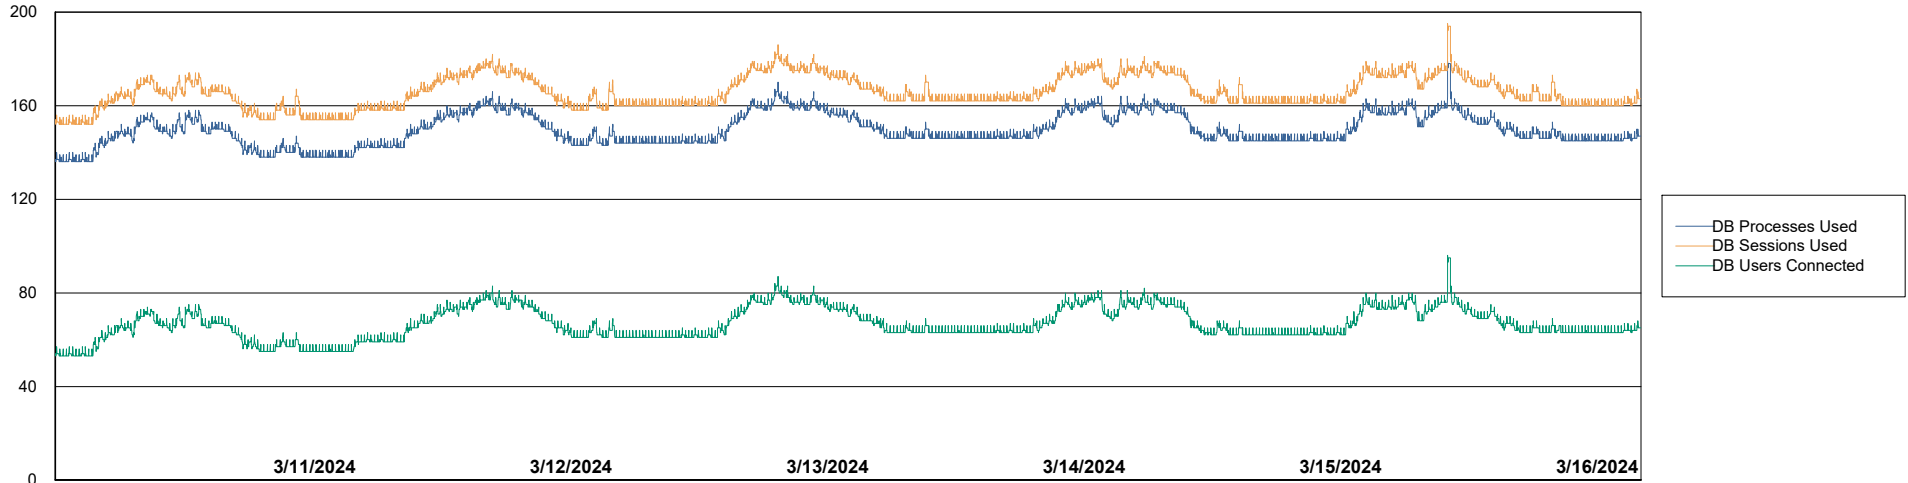

Weekly SLA Customer Report

Customer KBR_Production
Database ID 117

Database Performance KBR_PRD_BI-DBSRV_ABS1

Weekly SLA Customer Report

Customer KBR_Production
Database ID 117

Database Performance KBR_PRD_DB-SRV1_ABS1