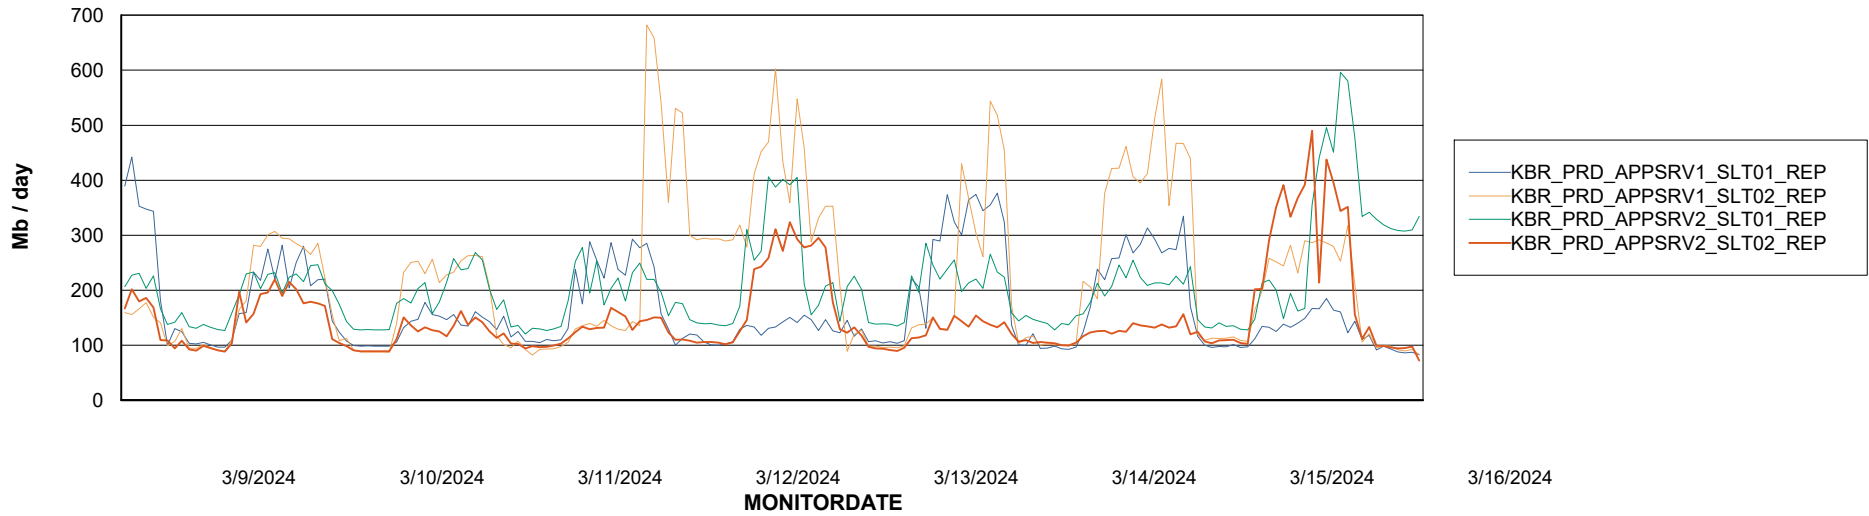

Avg memory used per ABS Server Service

Weekly SLA Customer Report

Customer KBR_Production
Database ID 117

ABSSolute Application Server Services

Avg memory used per ReportServer Service

Avg users per day per ABS server