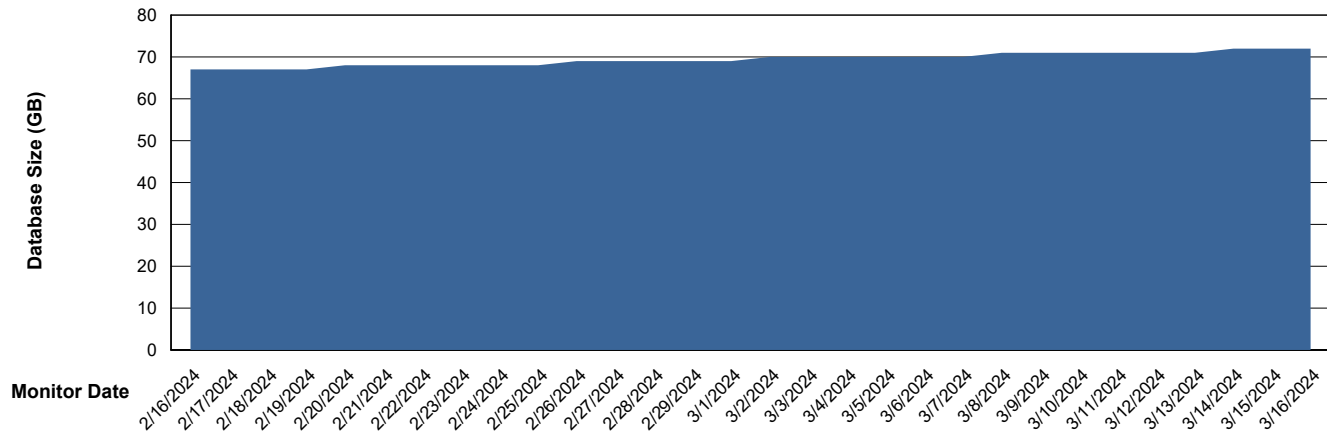

Weekly SLA Customer Report

Customer KBR_Production
Database ID 117

Database Performance KBR_PRD_DB-SRV2_HSBABS1

DB Processes Max 1,000

Weekly SLA Customer Report

Customer KBR_Production
Database ID 117

DATABASE SIZE KBR_PRD_BI-DBSRV_ABS1

Database growth over last month

DATABASE SIZE KBR_PRD_DB-SRV1_ABS1

Database growth over last month

Weekly SLA Customer Report

Customer KBR_Production
Database ID 117

Database Tablespace KBR_PRD_BI-DBSRV_ABS1