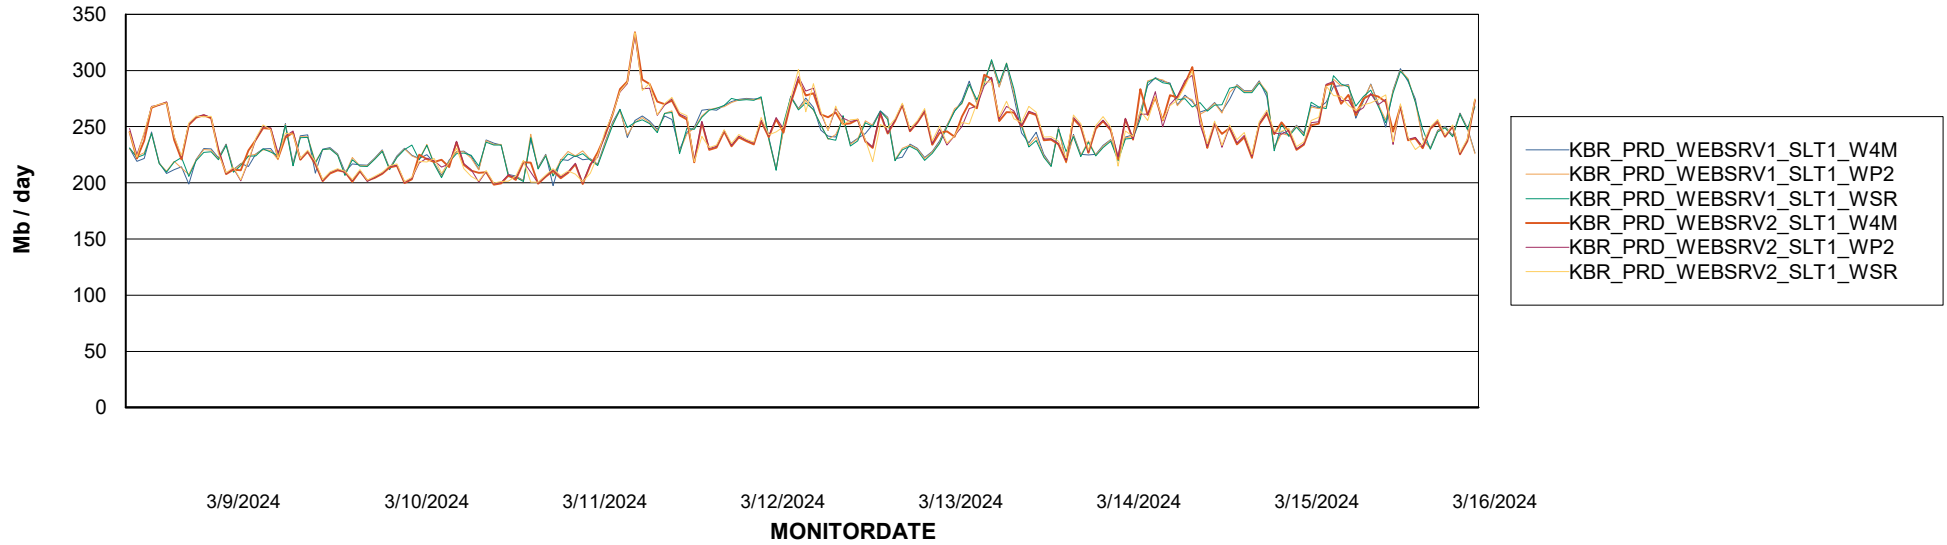

ABSSolute Web Component Services

Avg memory used per ABS Web component