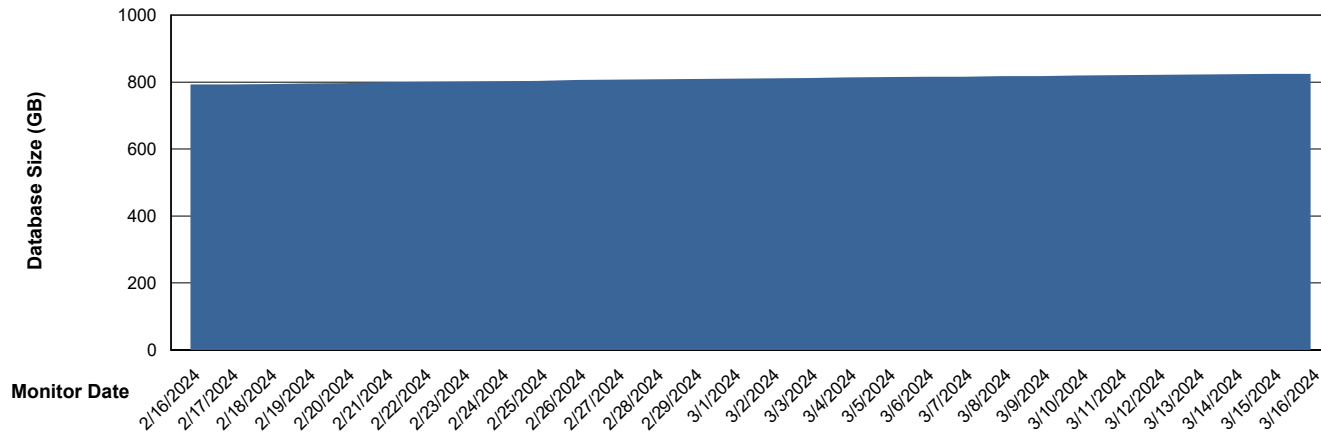

DATABASE SIZE JSG_PRD_RIKER_DB_HSBABS1

Database growth over last month