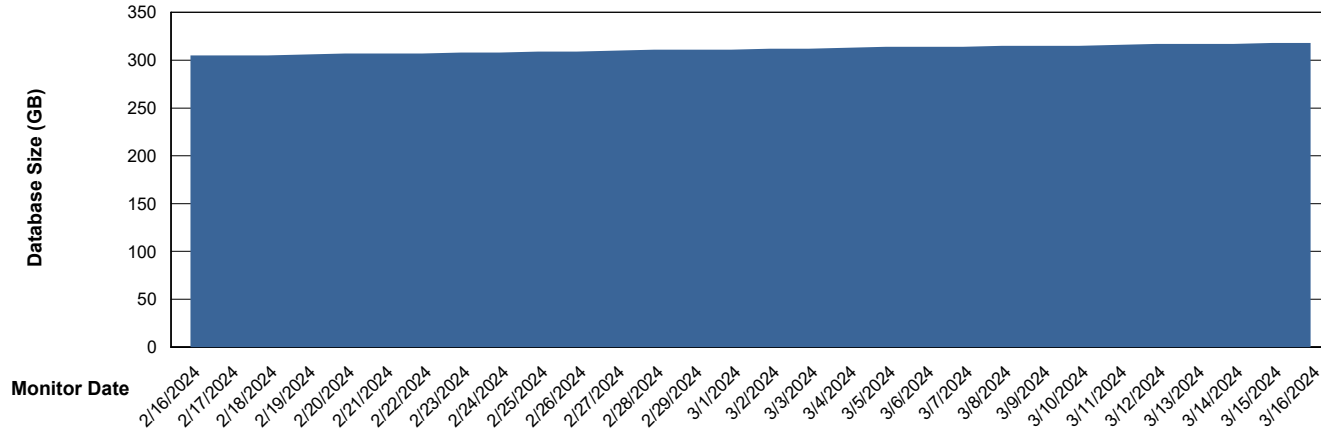

DATABASE SIZE JSG_PRD_BASHIR_DB_ABS1

Database growth over last month