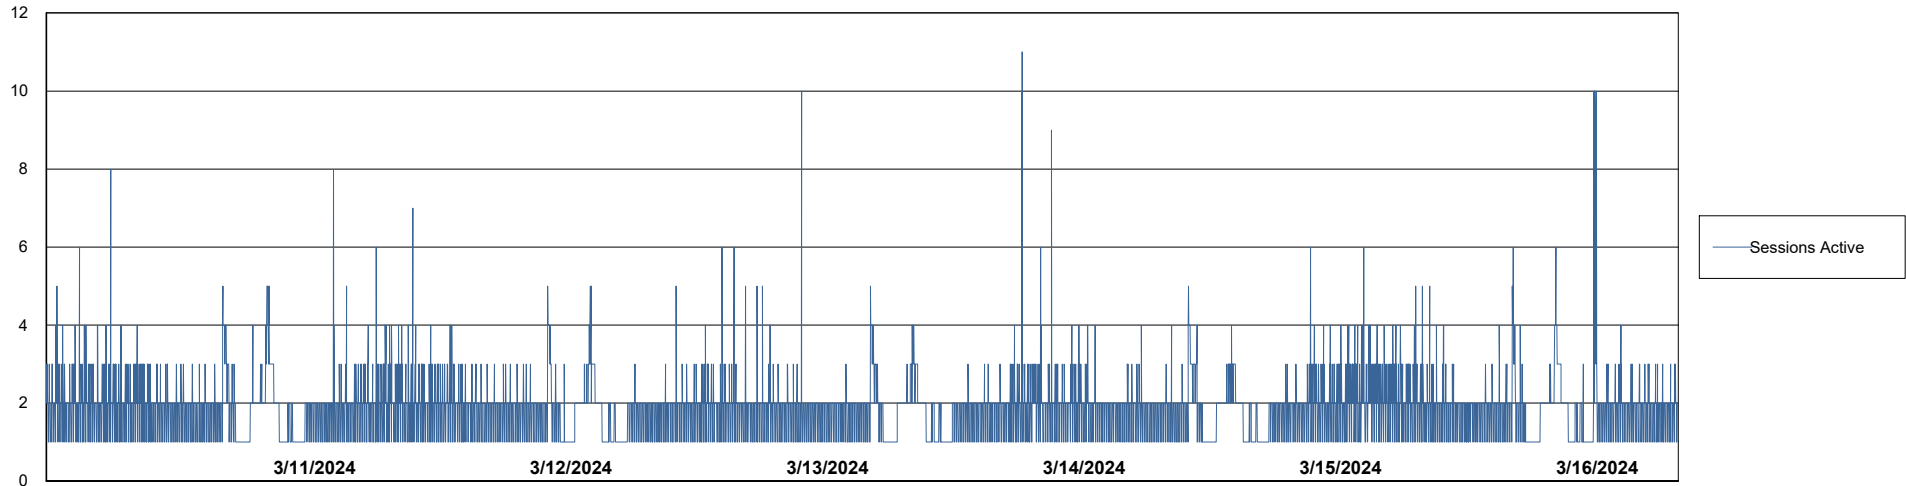

Database Performance JSG_PRD_BASHIR_DB_ABS1