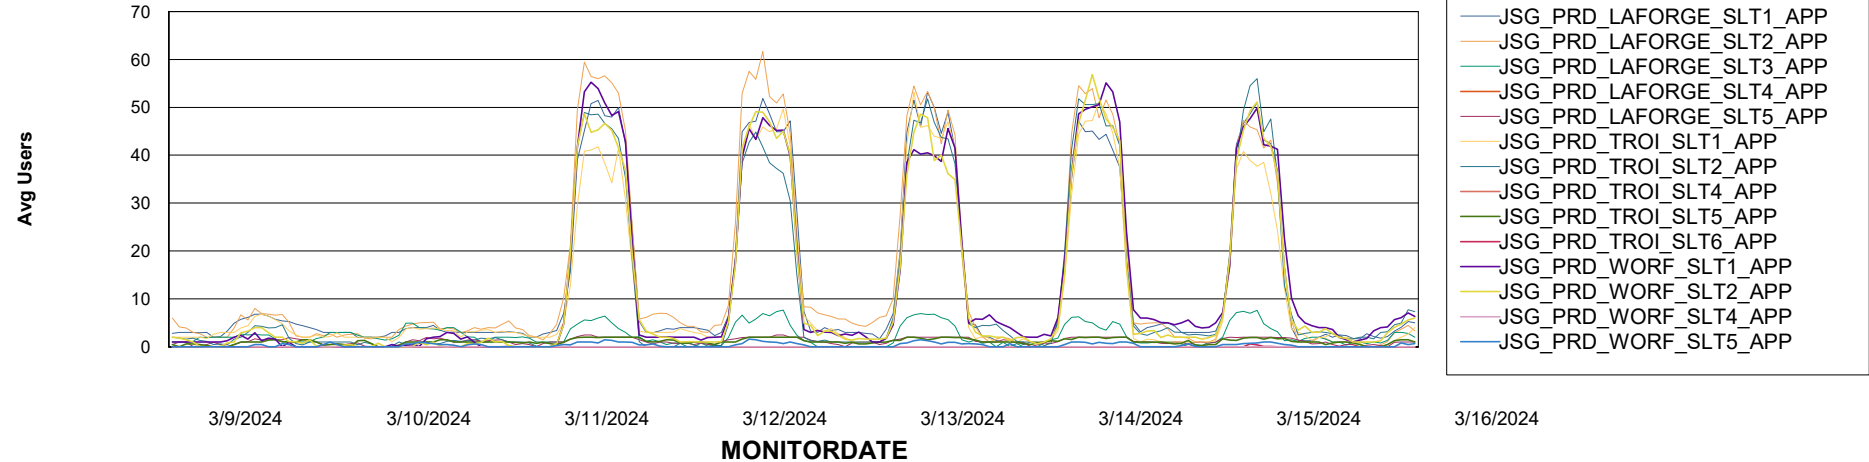

Avg users per day per ABS server