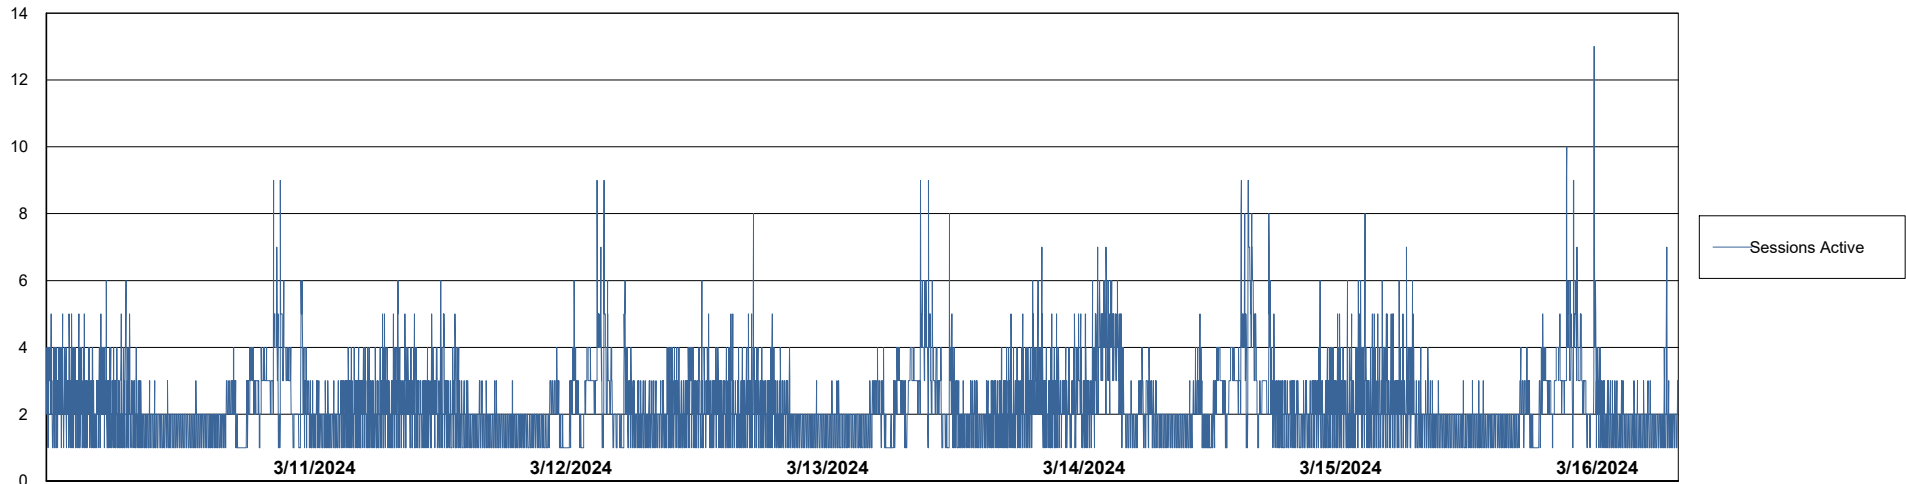

Database Performance JSG_PRD_RIKER_DB_HSBABS1