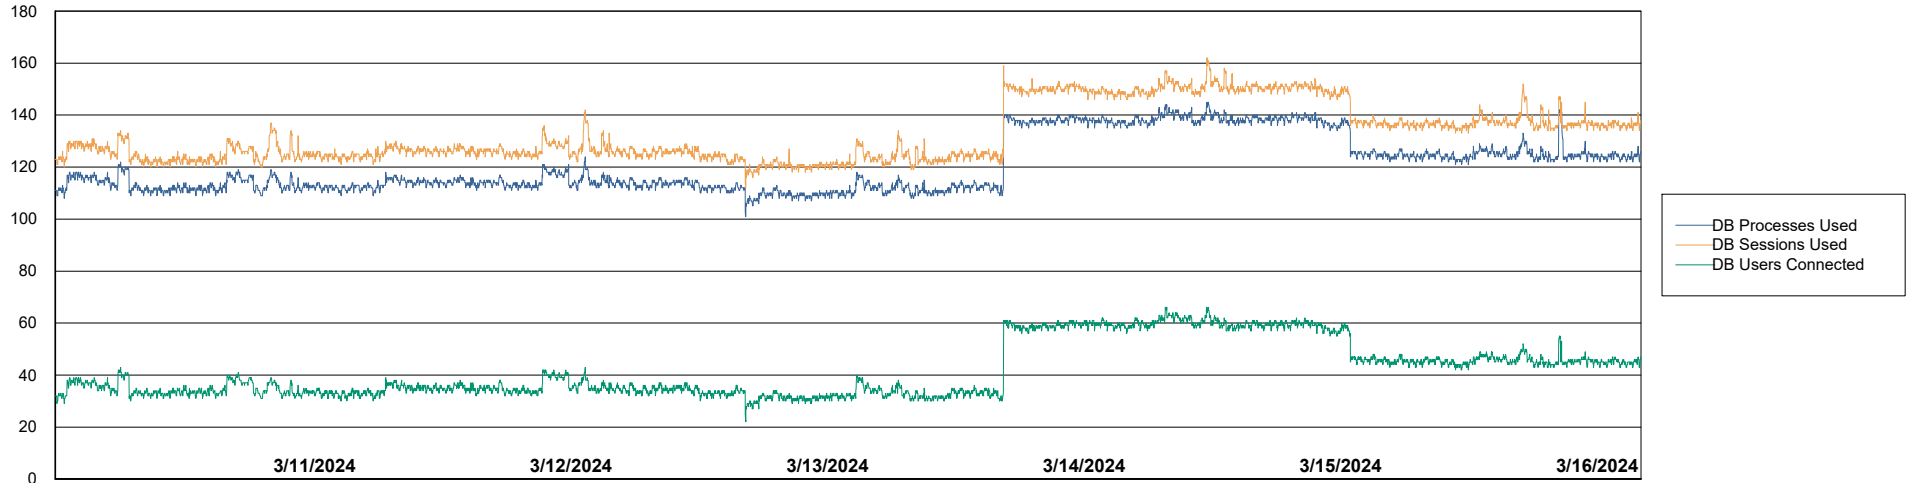

Database Performance JSG_PRD_BASHIR_DB_ABS1