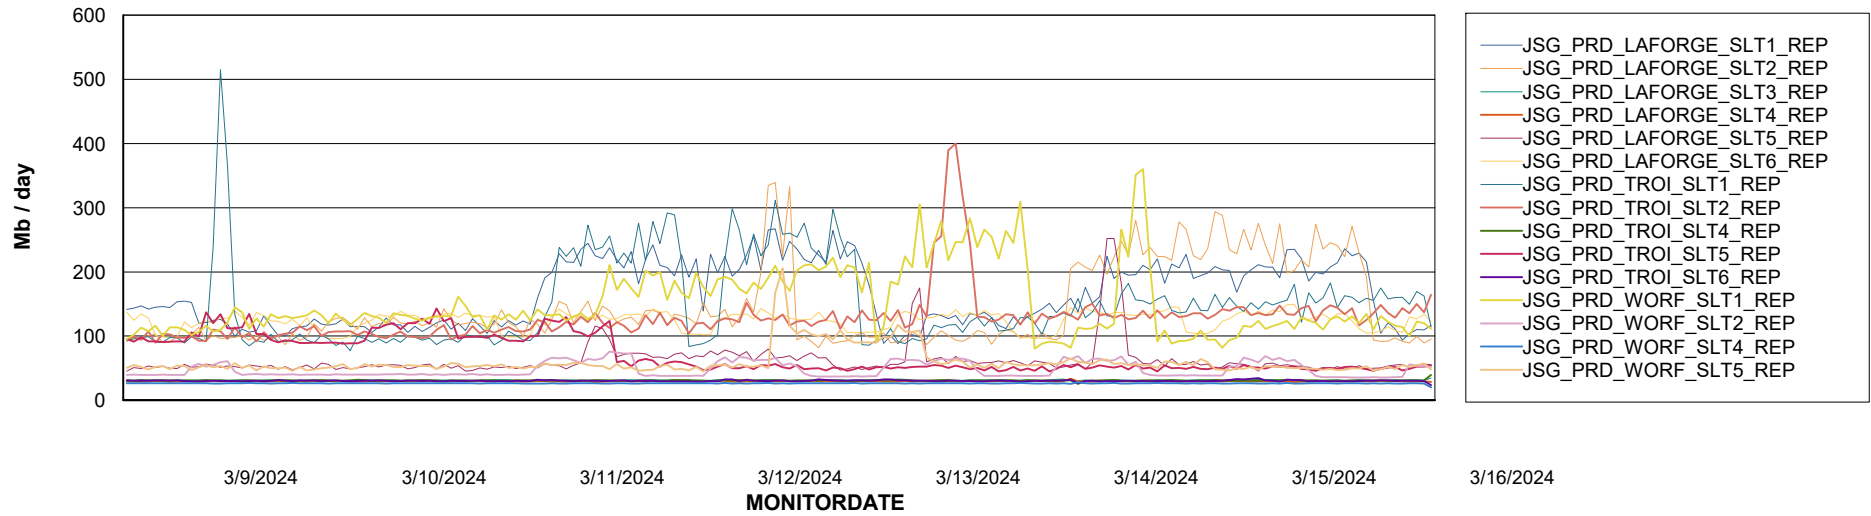

ABSSolute Application ReportServer Services

Avg memory used per ReportServer Service