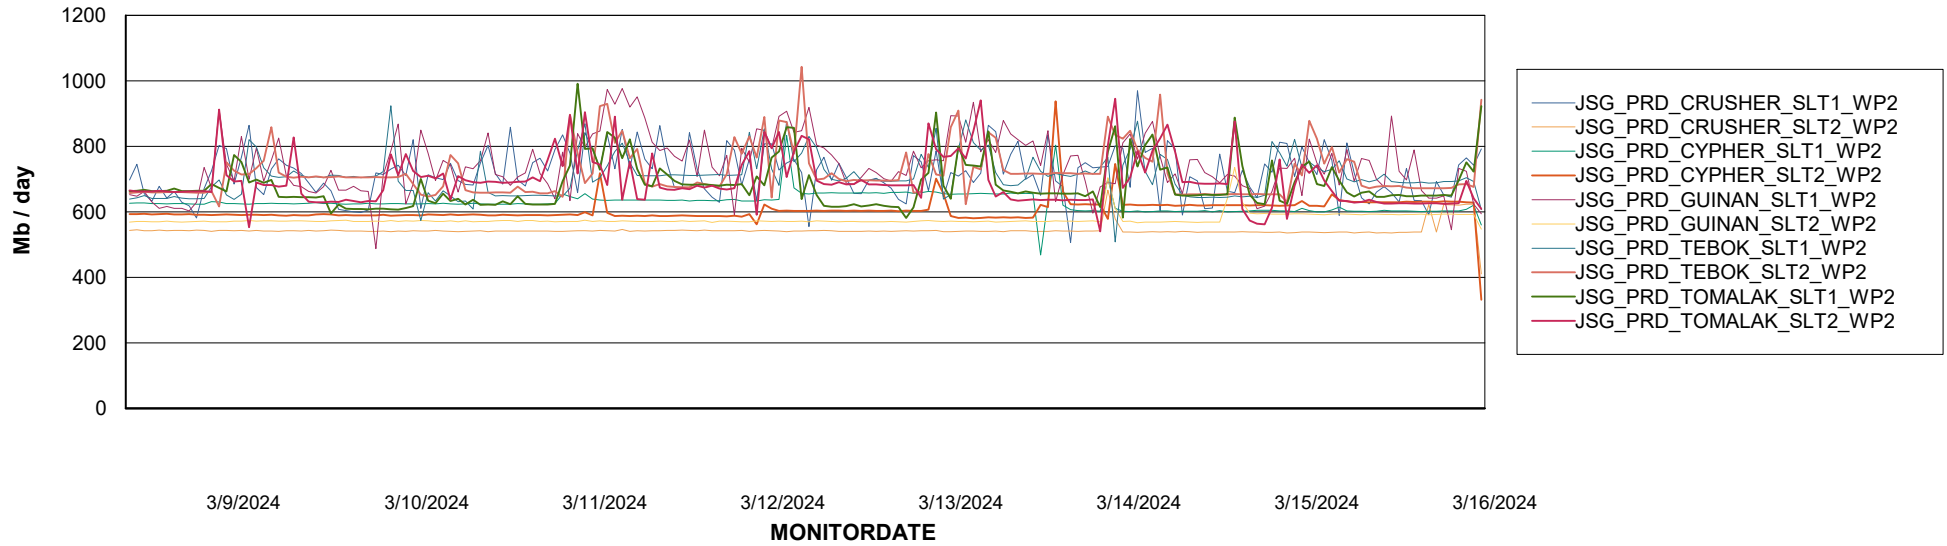

ABSSolute Web Component Services

Avg memory used per ABS Web component