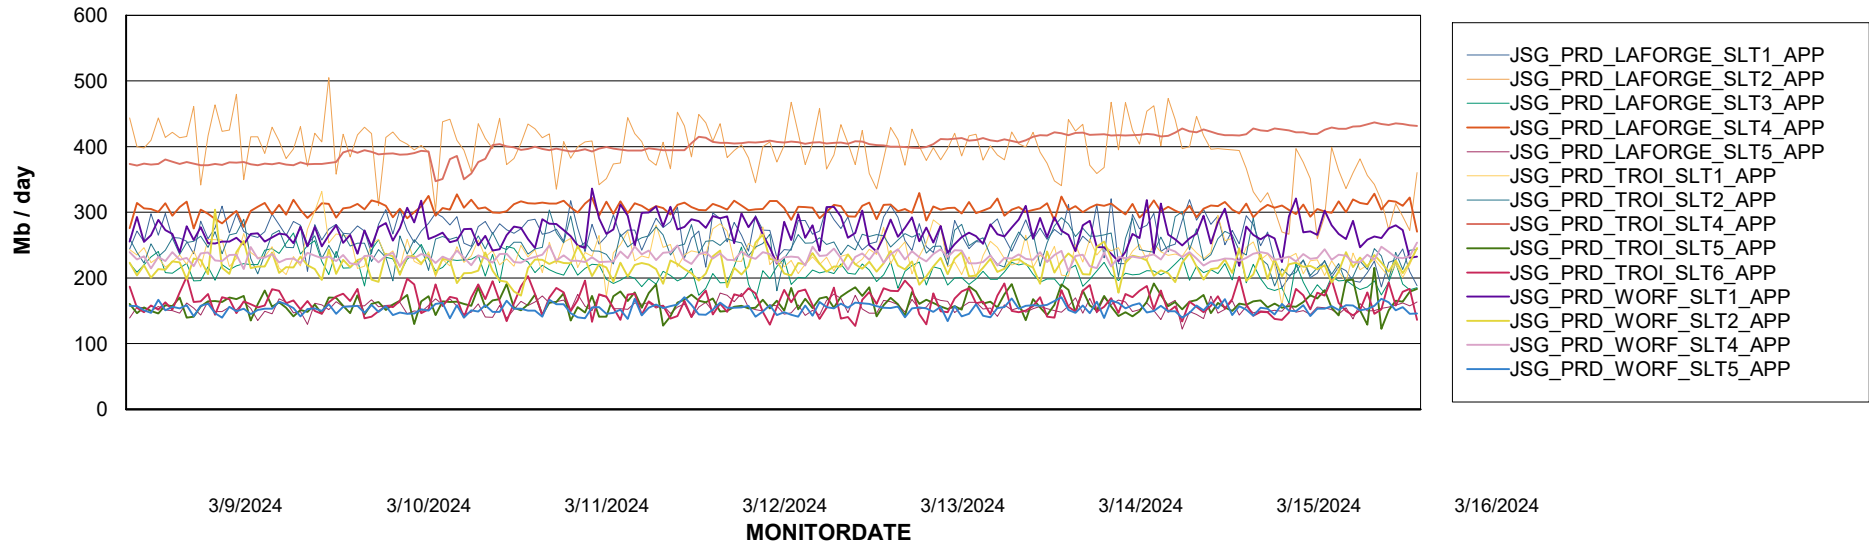

ABSSolute Application Server Services

Avg memory used per ABS Server Service