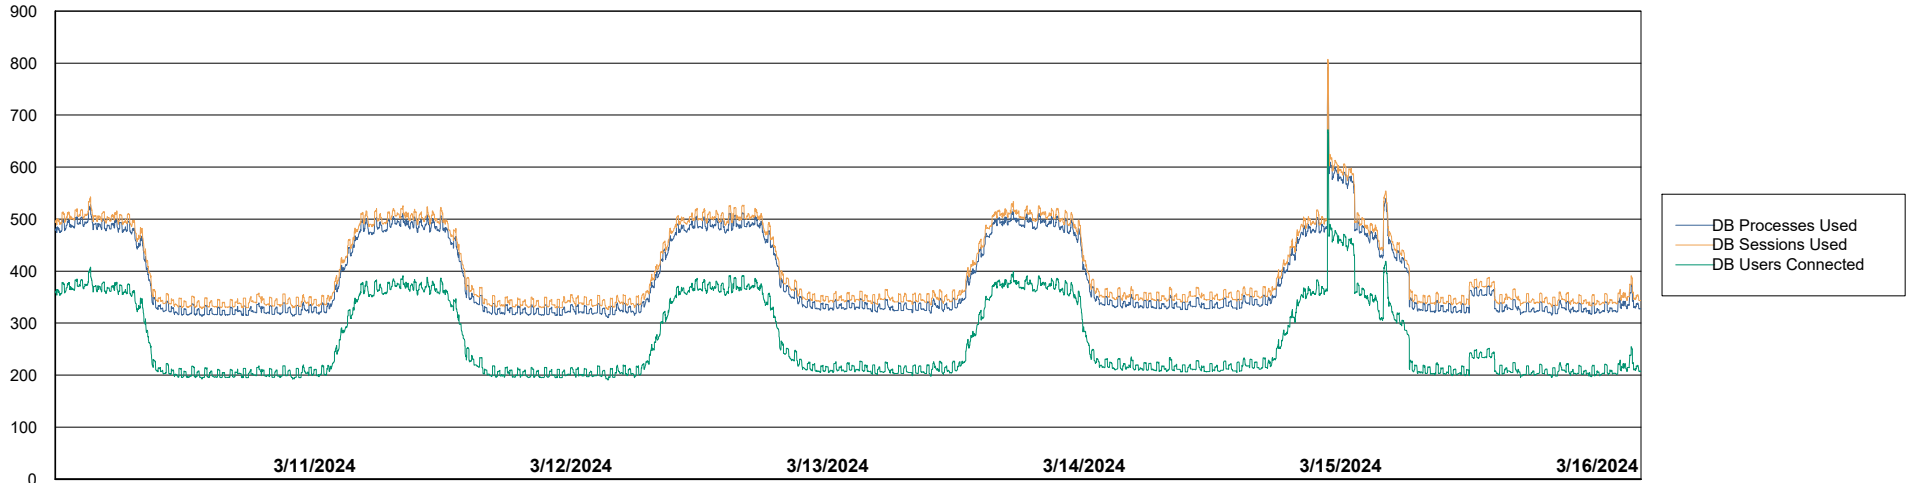

Database Performance JSG_PRD_RIKER_DB_HSBABS1