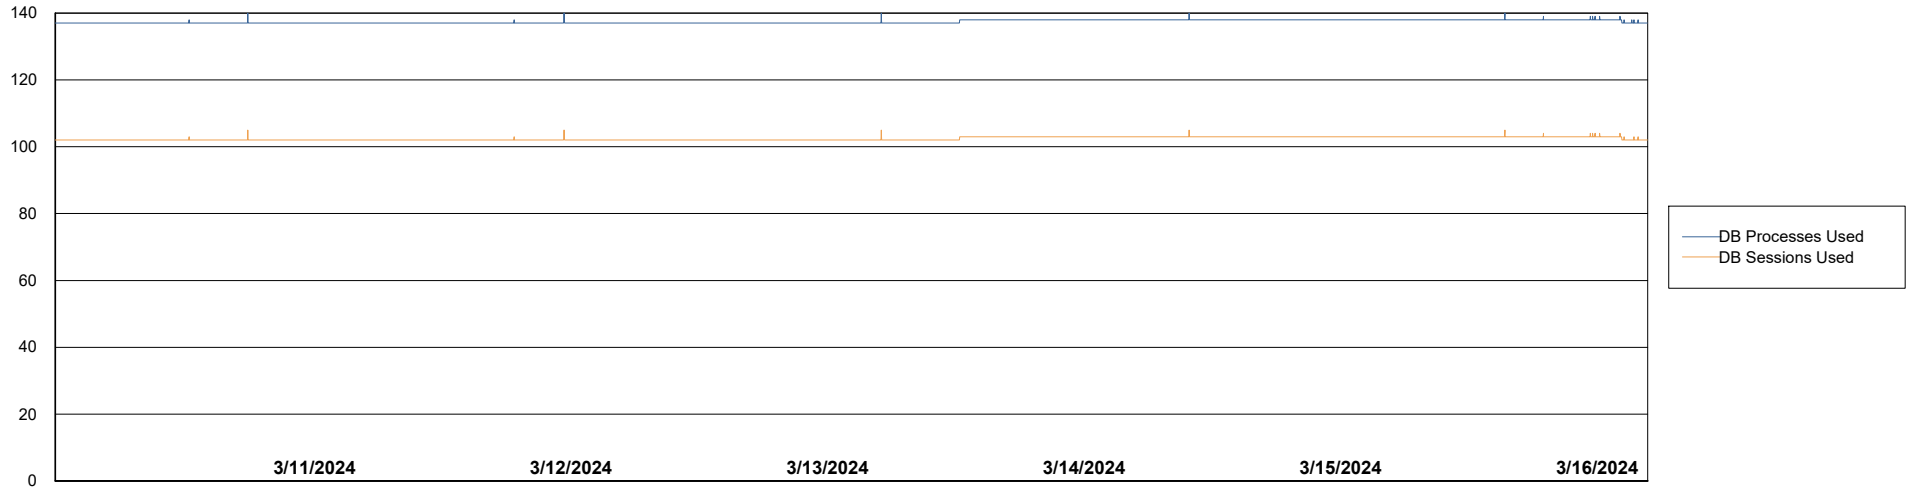

Database Performance JSG_PRD_PICARD_DB_ABS1

DB Processes Max 4
DB Processes Max 1,000
DB Processes Max 0