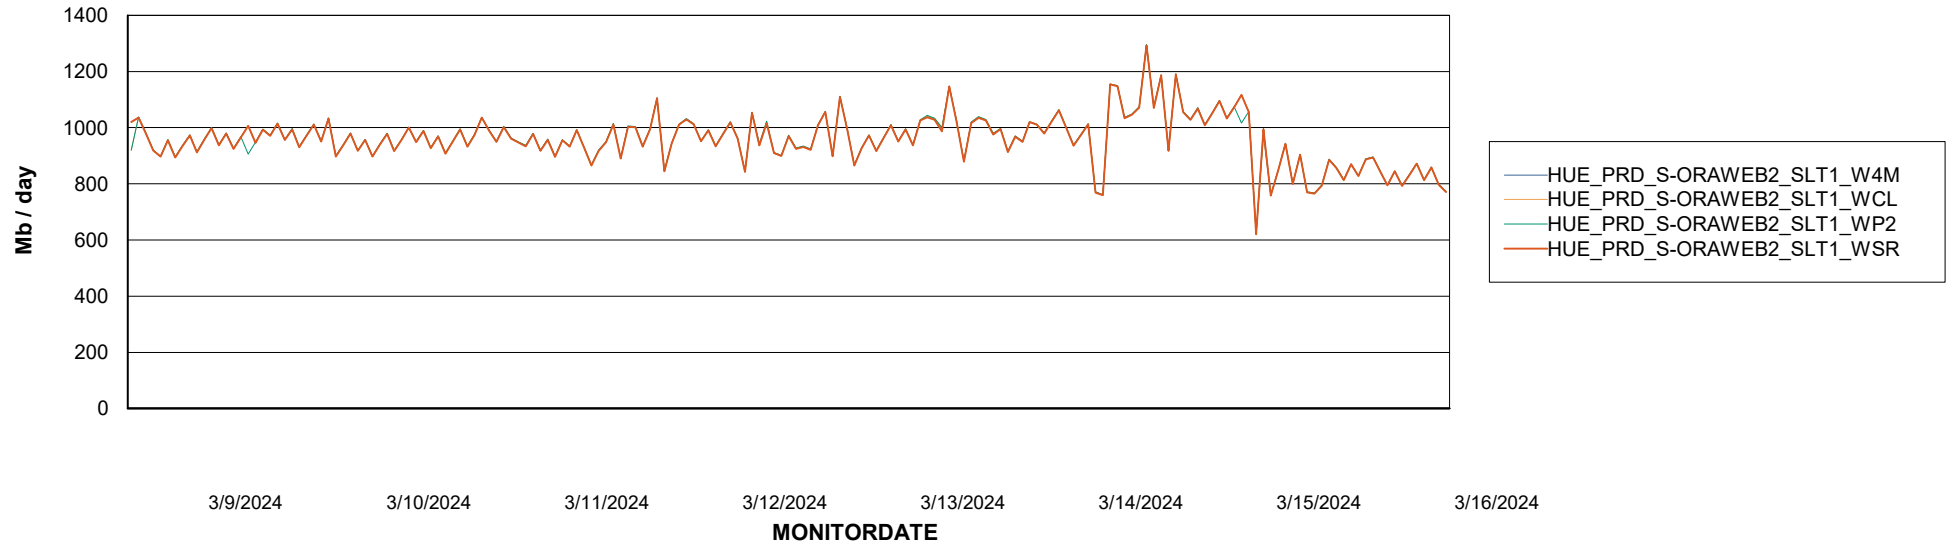

ABSSolute Web Component Services

Avg memory used per ABS Web component