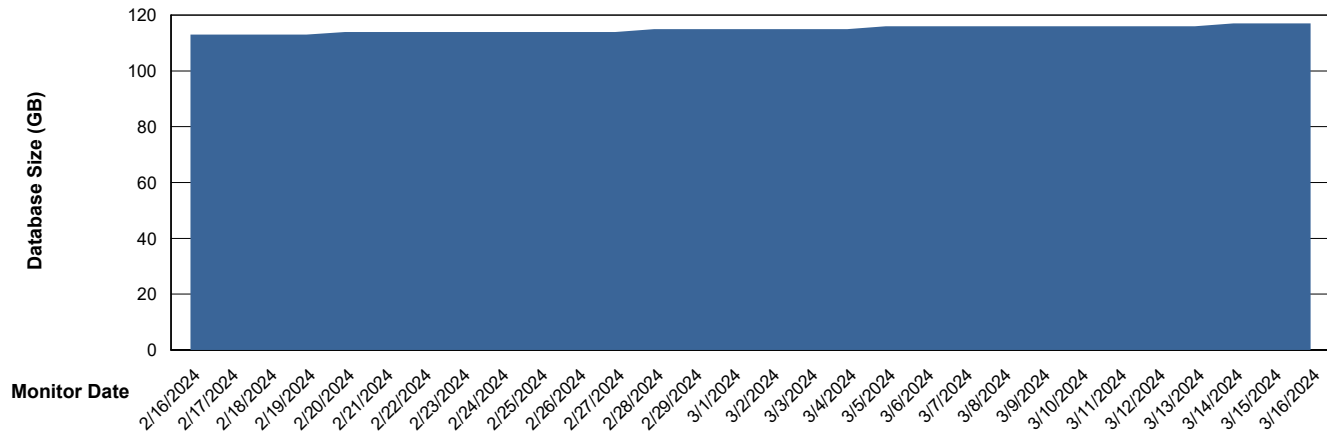

DATABASE SIZE HUE_PRD_S-ORAPROD2_ABS1

Database growth over last month