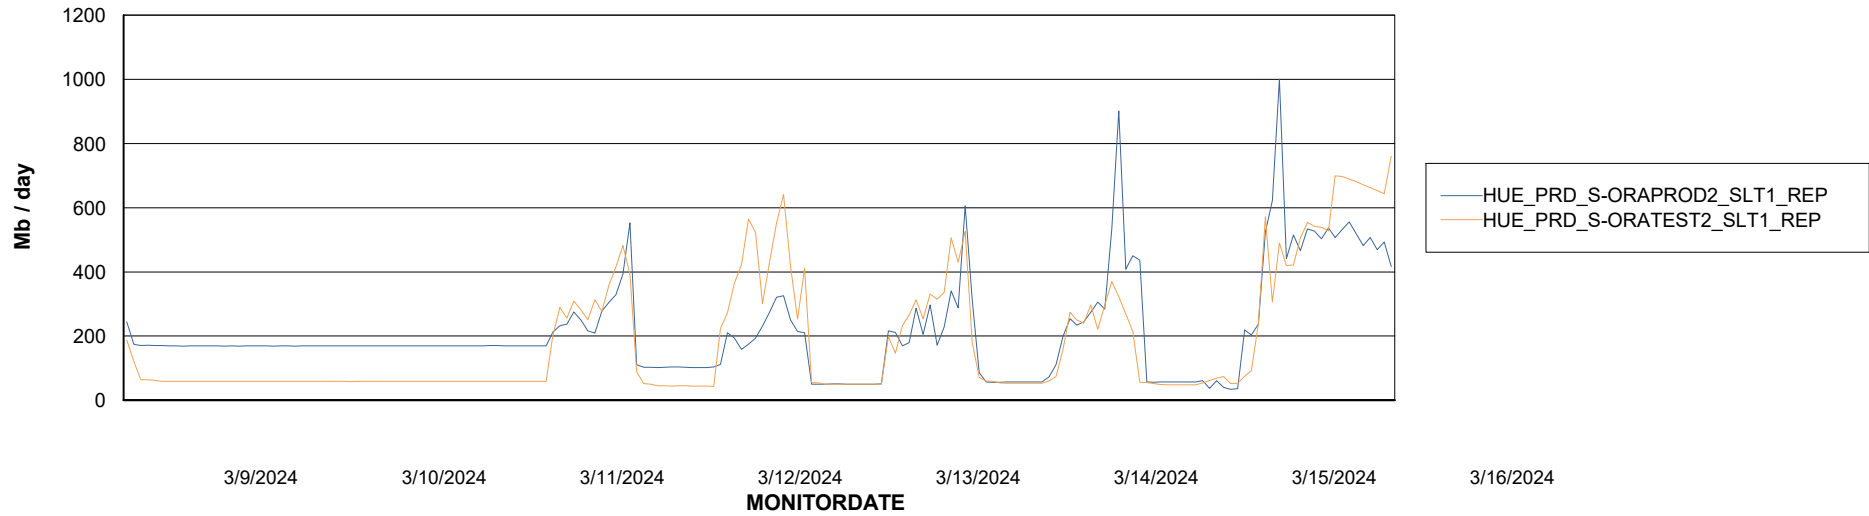

Avg memory used per ABS Server Service

Avg users per day per ABS server

Weekly SLA Customer Report

Customer HUE_Production
Database ID 154

ABSSolute Application ReportServer Services

Avg memory used per ReportServer Service