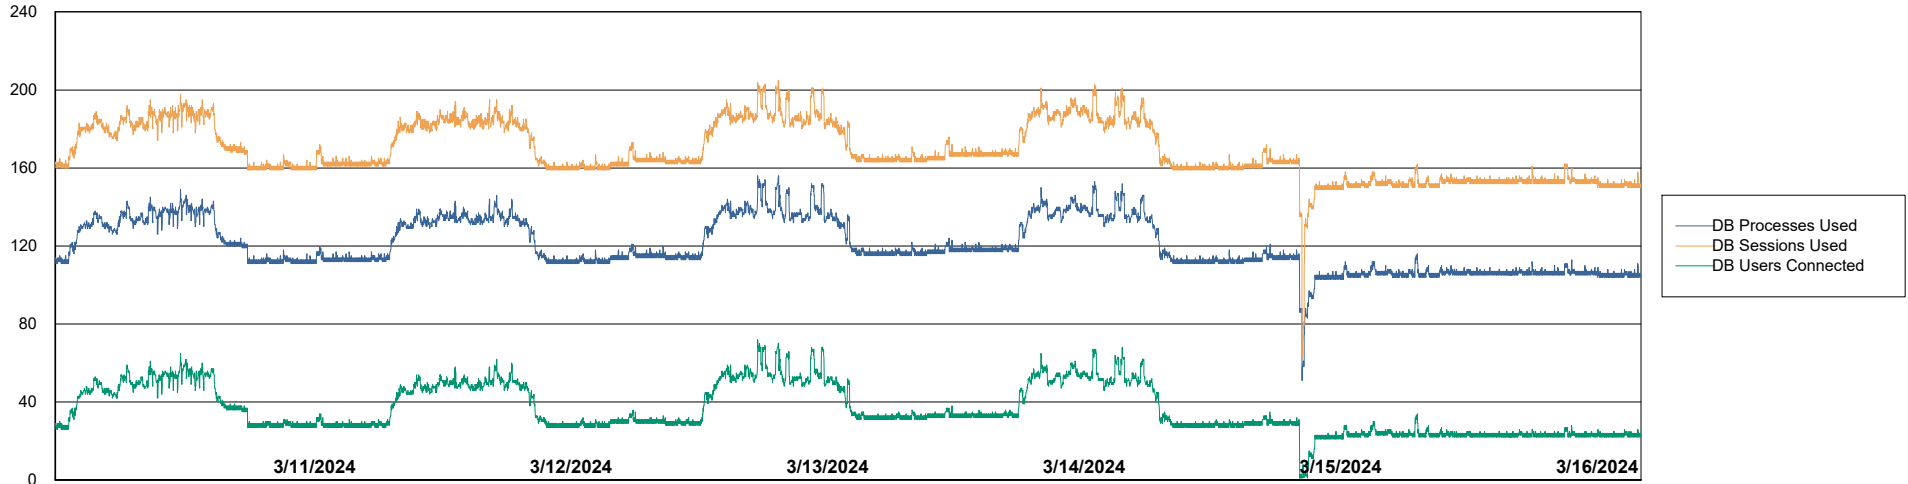

Weekly SLA Customer Report

Customer HUE_Production
Database ID 154

Database Performance HUE_PRD_S-ORABI2_ABS1

Weekly SLA Customer Report

Customer HUE_Production
Database ID 154

Database Performance HUE_PRD_S-ORAPROD2_ABS1