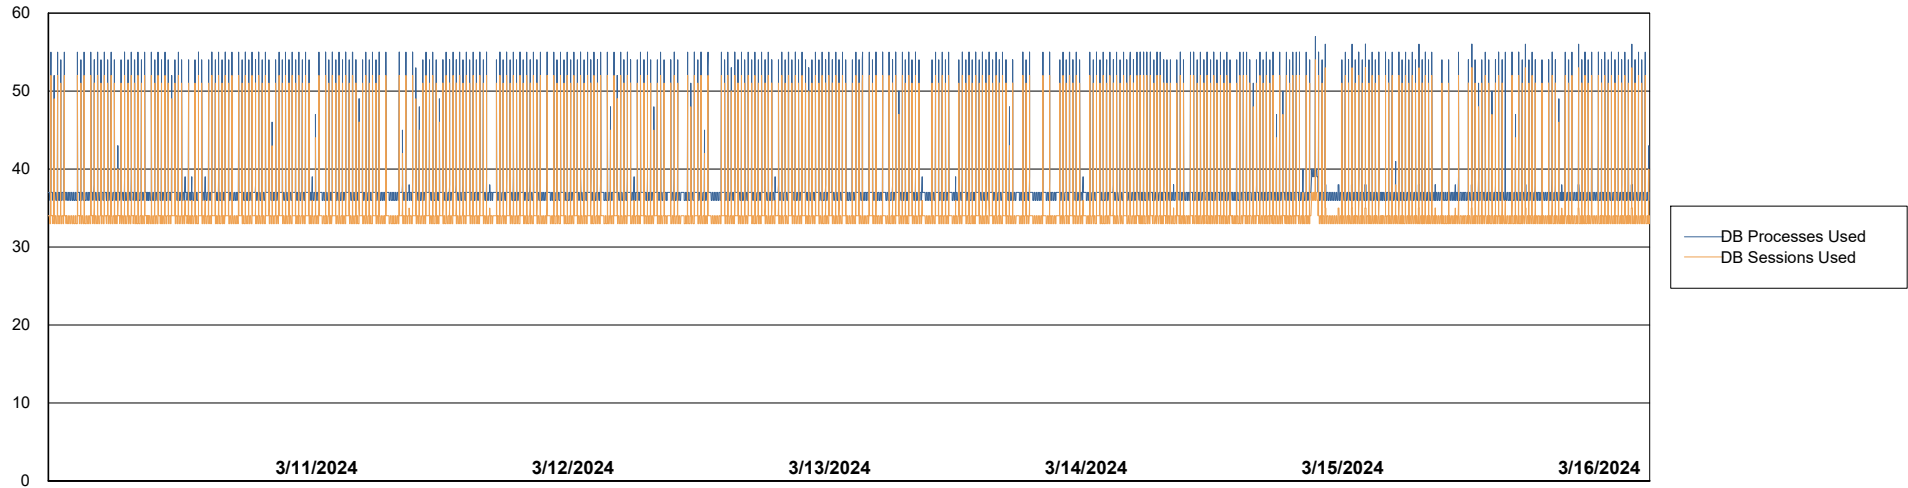

Database Performance HUE_PRD_S-ORATEST2_HSBABS1

DB Processes Max 1,000