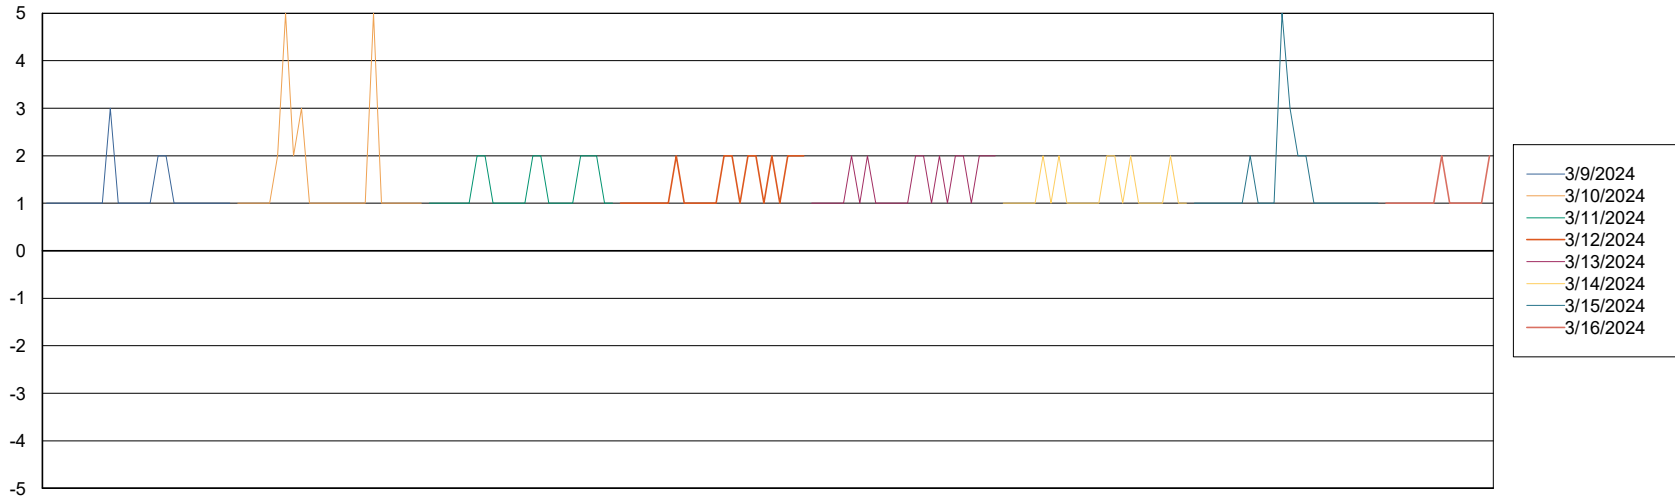

Standby Database Health HUE_Production

Recovery lag for last 7 days