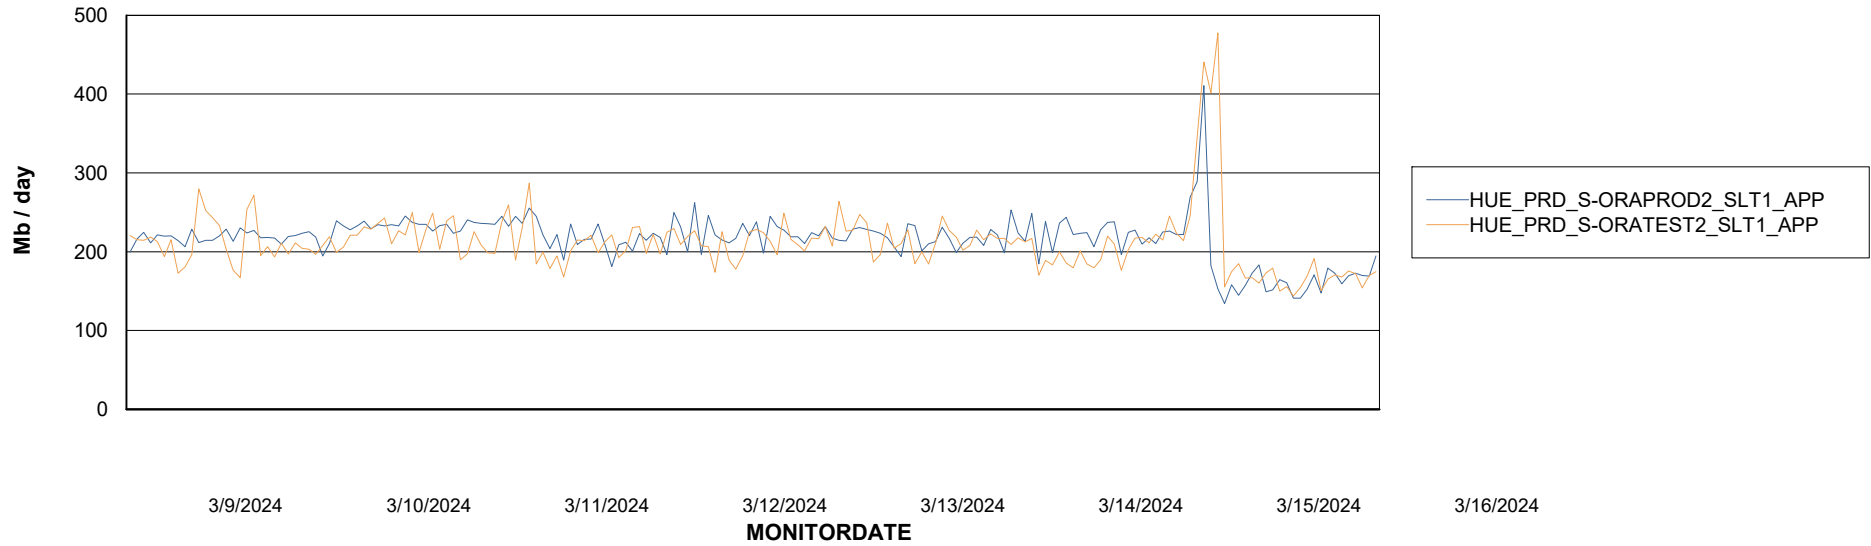

ABSSolute Application Server Services

Avg memory used per ABS Server Service