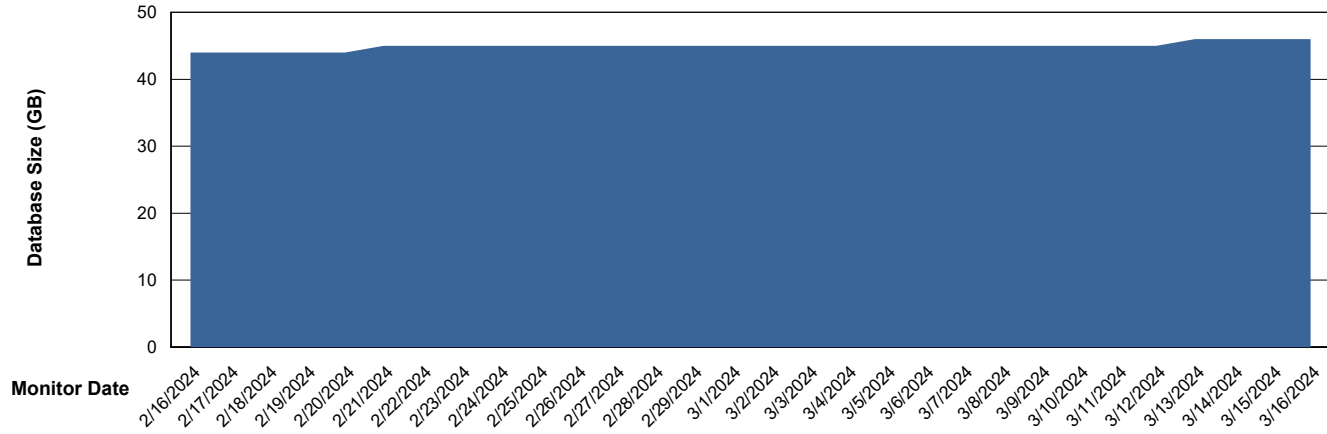

DATABASE SIZE HUE_PRD_S-ORABI2_ABS1

Database growth over last month