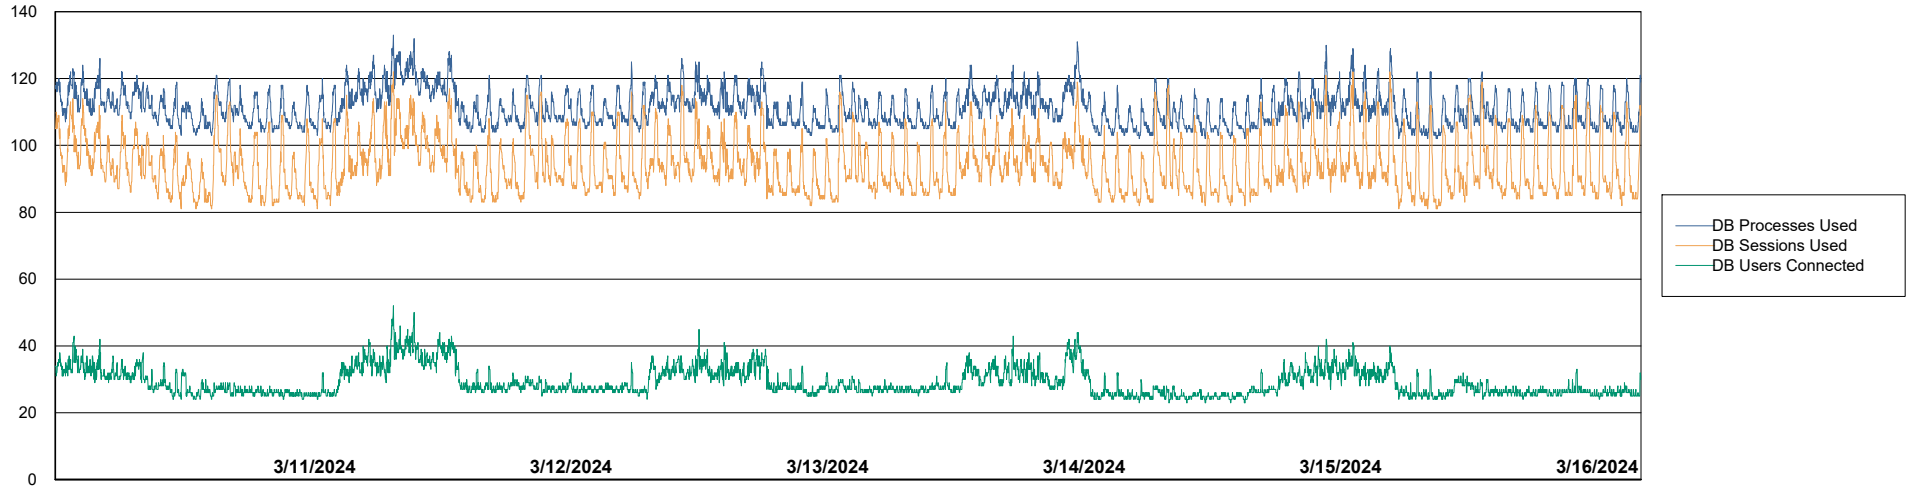

Weekly SLA Customer Report

Customer EUT_Production
Database ID 114

Database Performance EUT_EUP_PRD_URVINA22T_DB_ABS1

Weekly SLA Customer Report

Customer EUT_Production
Database ID 114

Database Performance EUT_URM_PRD_URVINA26_DB_ABS1