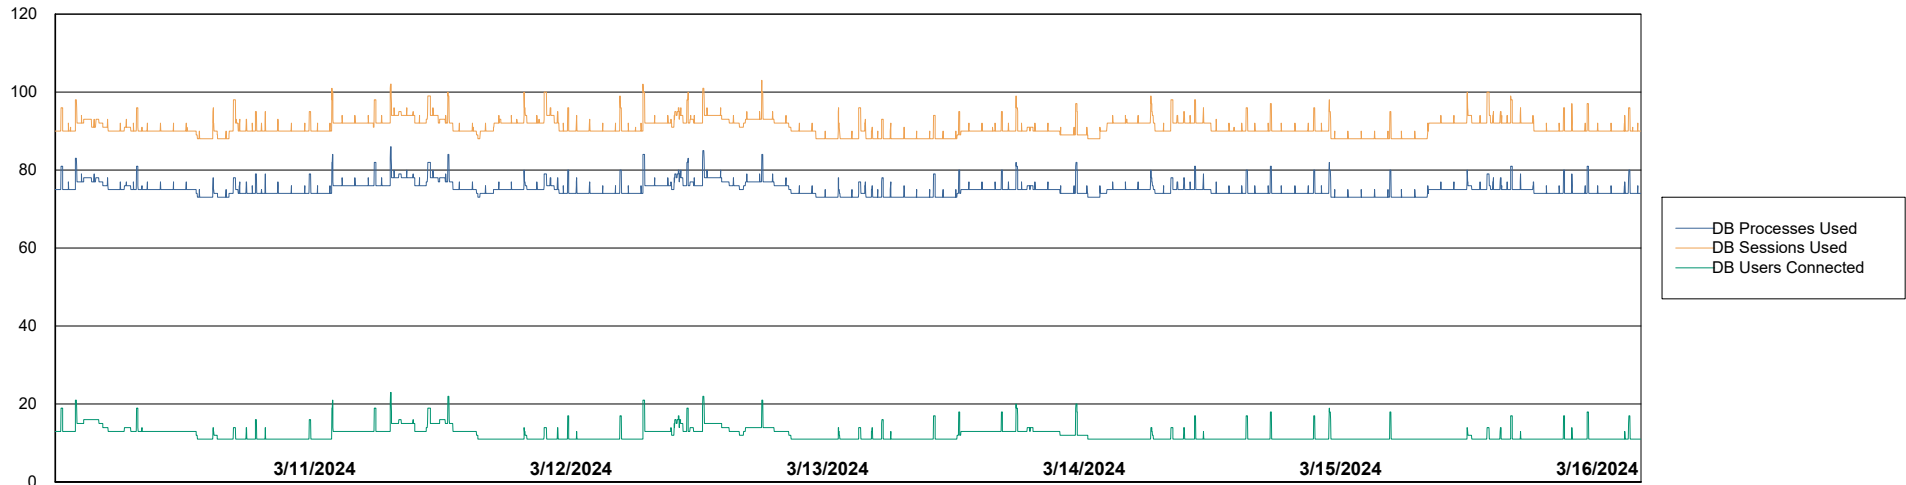

Weekly SLA Customer Report

Customer EUT_Production
Database ID 114

Database Performance EUT_EUP_PRD_URVINA22T_DB_ABS1

Weekly SLA Customer Report

Customer EUT_Production
Database ID 114

Database Performance EUT_URM_PRD_URVINA26_DB_ABS1

Weekly SLA Customer Report

Customer EUT_Production
Database ID 114

DATABASE SIZE EUT_EUP_PRD_URVINA22T_DB_ABS1

Database growth over last month

DATABASE SIZE EUT_URM_PRD_URVINA26_DB_ABS1

Database growth over last month