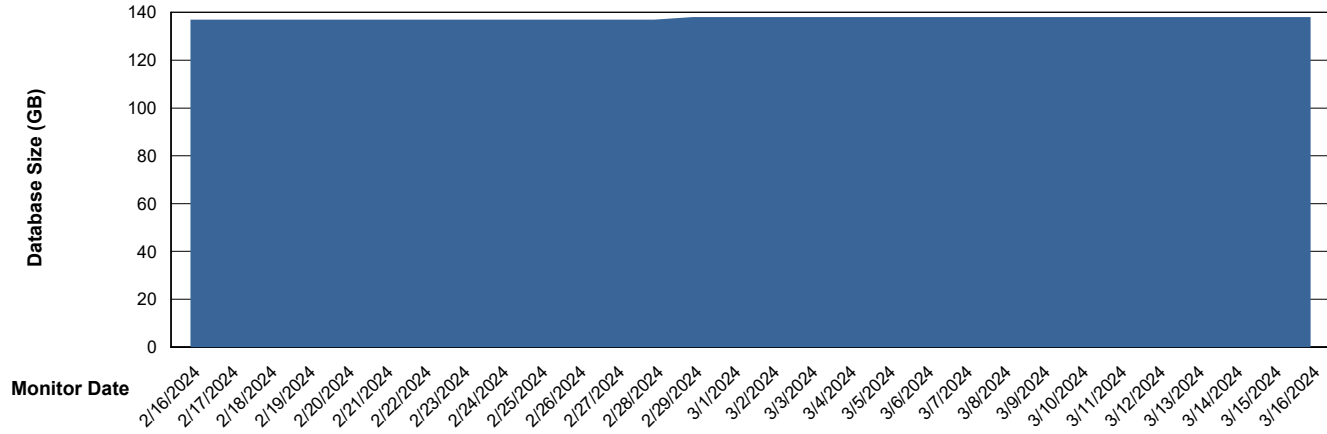

Weekly SLA Customer Report

Customer EUT_Production
Database ID 114

Database Performance EUT_EUP_PRD_URVINA22T_DB_ABS1

Weekly SLA Customer Report

Customer EUT_Production
Database ID 114

Database Performance EUT_URM_PRD_URVINA26_DB_ABS1

Weekly SLA Customer Report

Customer EUT_Production
Database ID 114

DATABASE SIZE EUT_EUP_PRD_URVINA22T_DB_ABS1

Database growth over last month

DATABASE SIZE EUT_URM_PRD_URVINA26_DB_ABS1

Database growth over last month