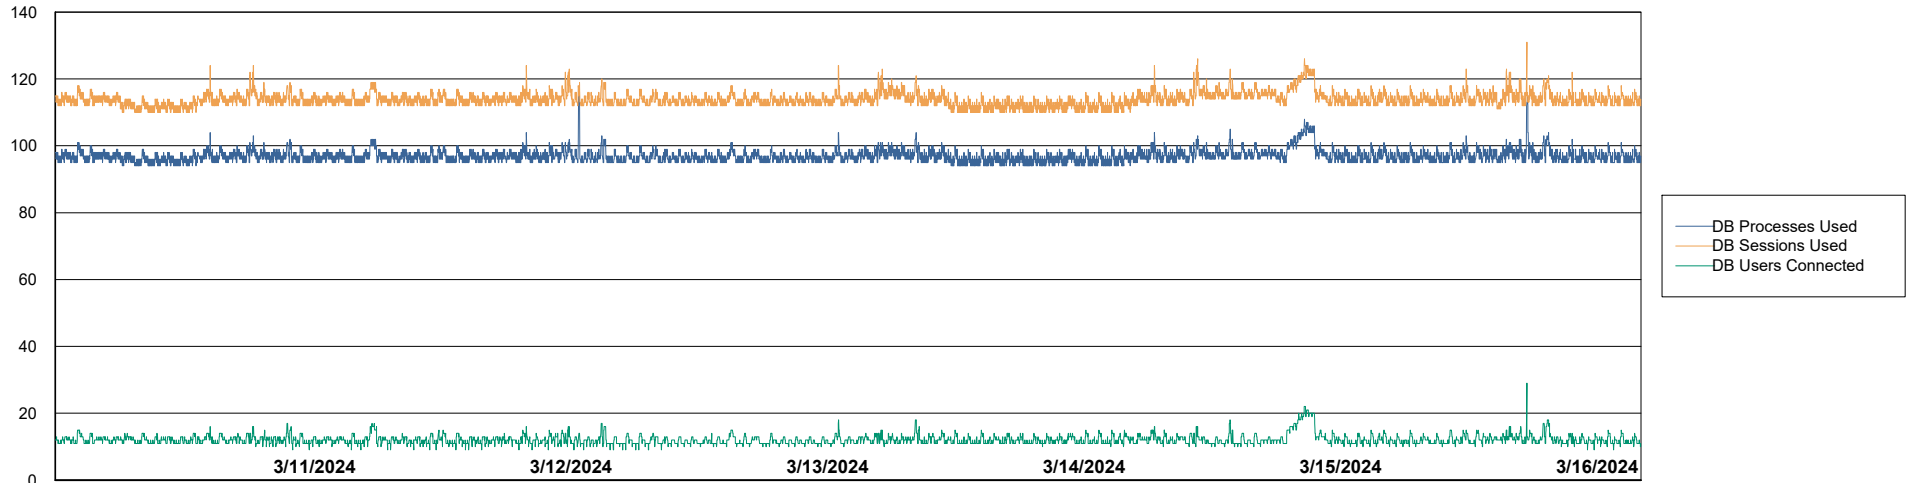

DB Processes Max 0
DB Processes Max 1,000

Weekly SLA Customer Report

Customer ELJ Production
Database ID 72

Database Performance ELJ_PRD_FRASEQXPRDDB03_ABS1

Weekly SLA Customer Report

Customer ELJ Production
Database ID 72