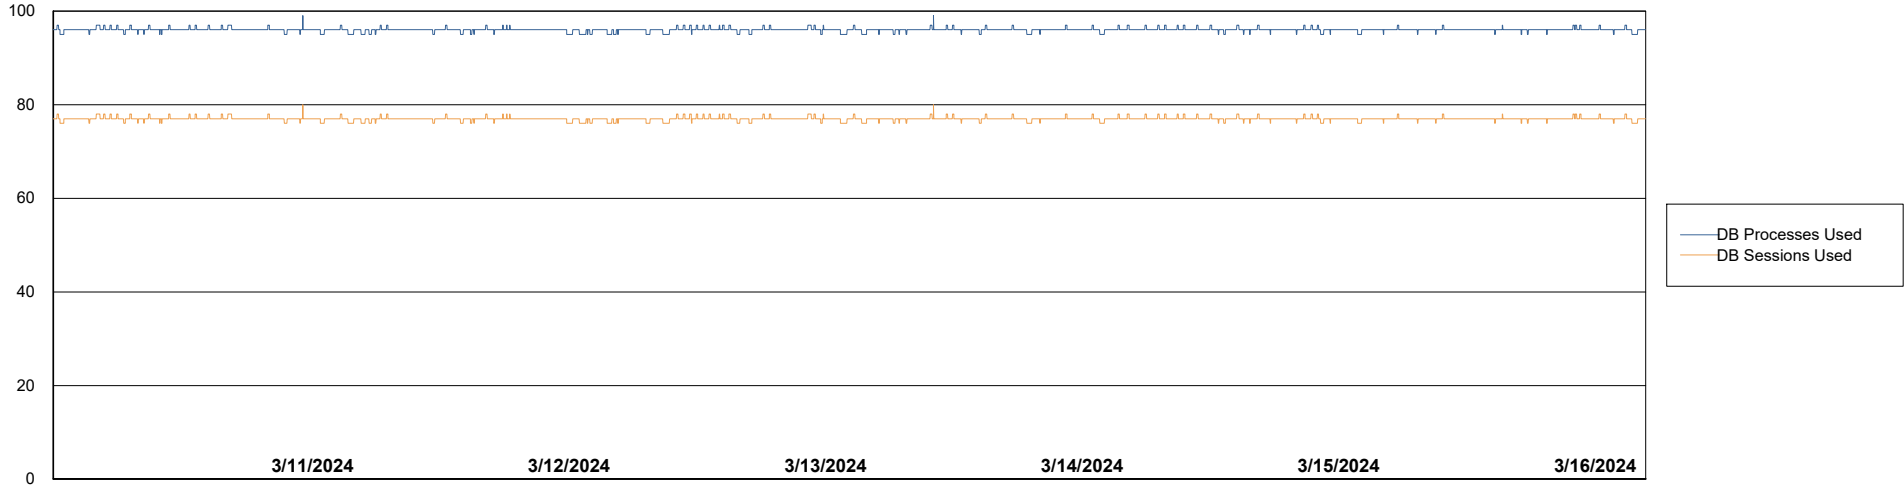

Database Performance ELJ_PRD_FRASEQXPRDDB02_HSBABS1

DB Processes Max 0
DB Processes Max 1,000