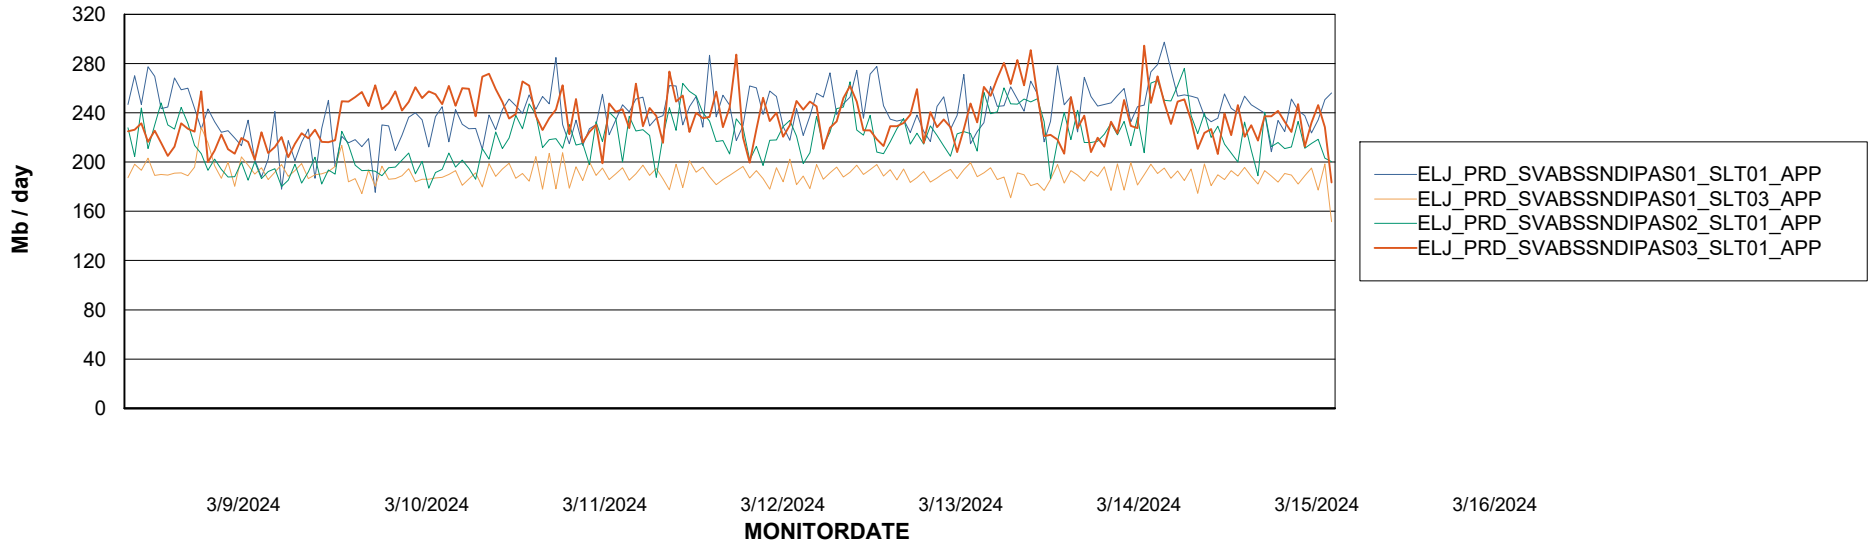

ABSSolute Application Server Services

Avg memory used per ABS Server Service