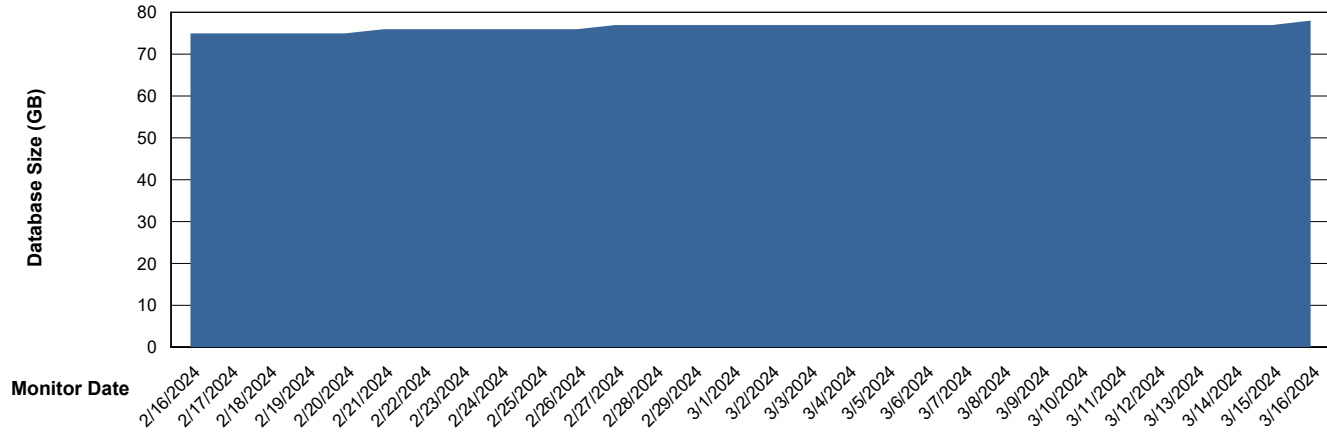

DB Processes Max 0
DB Processes Max 1,000

Weekly SLA Customer Report

Customer ELJ Production
Database ID 72

Database Performance ELJ_PRD_FRASEQXPRDDB03_ABS1

Weekly SLA Customer Report

Customer ELJ Production
Database ID 72

DATABASE SIZE ELJ_PRD_FRASEQXPRDDB01_ABS1

Database growth over last month

DATABASE SIZE ELJ_PRD_FRASEQXPRDDB03_ABS1

Database growth over last month

Weekly SLA Customer Report

Customer ELJ Production
Database ID 72