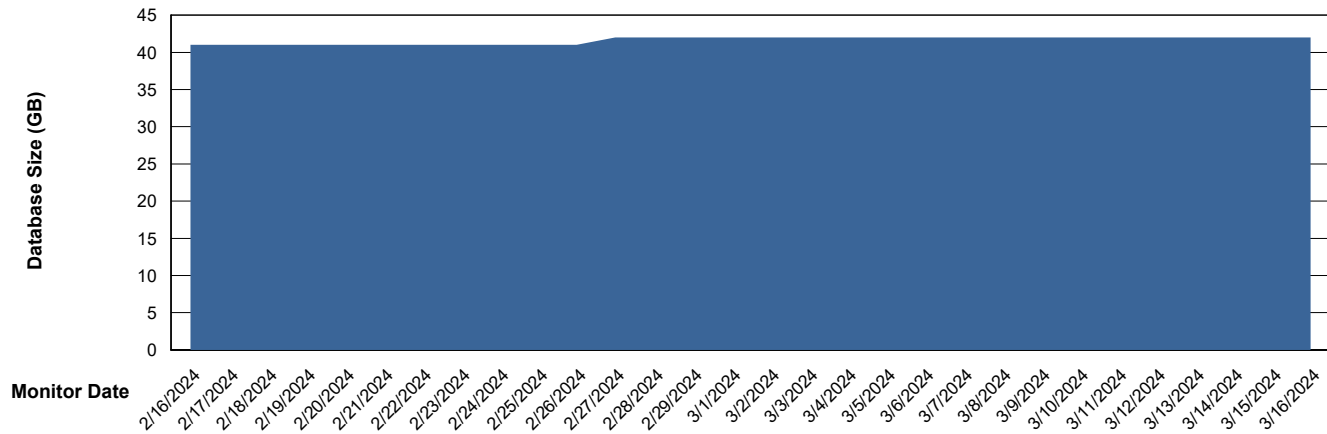

DB Processes Max 0
DB Processes Max 1,000

Weekly SLA Customer Report

Customer ELJ Production
Database ID 72

Database Performance ELJ_PRD_FRASEQXPRDDB03_ABS1

Weekly SLA Customer Report

Customer ELJ Production
Database ID 72

DATABASE SIZE ELJ_PRD_FRASEQXPRDDB01_ABS1

Database growth over last month

DATABASE SIZE ELJ_PRD_FRASEQXPRDDB03_ABS1

Database growth over last month

Weekly SLA Customer Report

Customer ELJ Production
Database ID 72