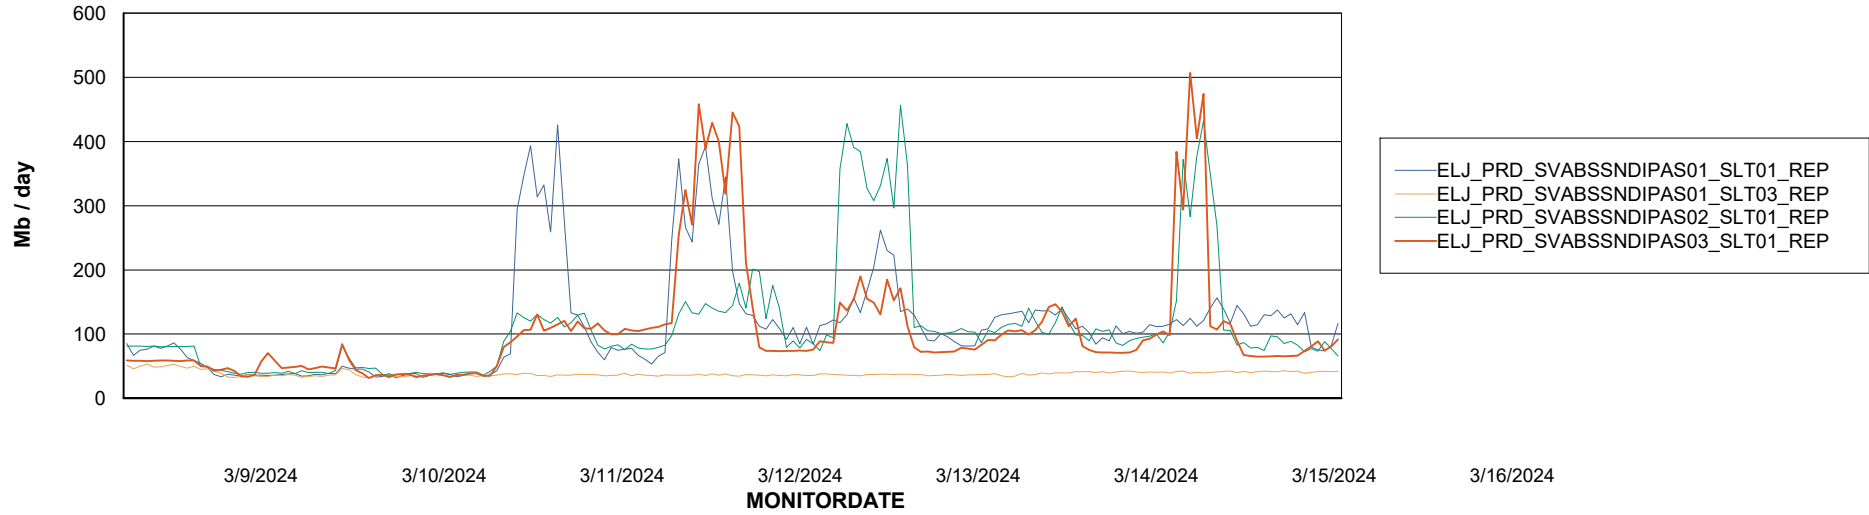

Avg memory used per ABS Server Service

Avg users per day per ABS server

Weekly SLA Customer Report

Customer ELJ Production
Database ID 72

ABSSolute Application ReportServer Services

Avg memory used per ReportServer Service