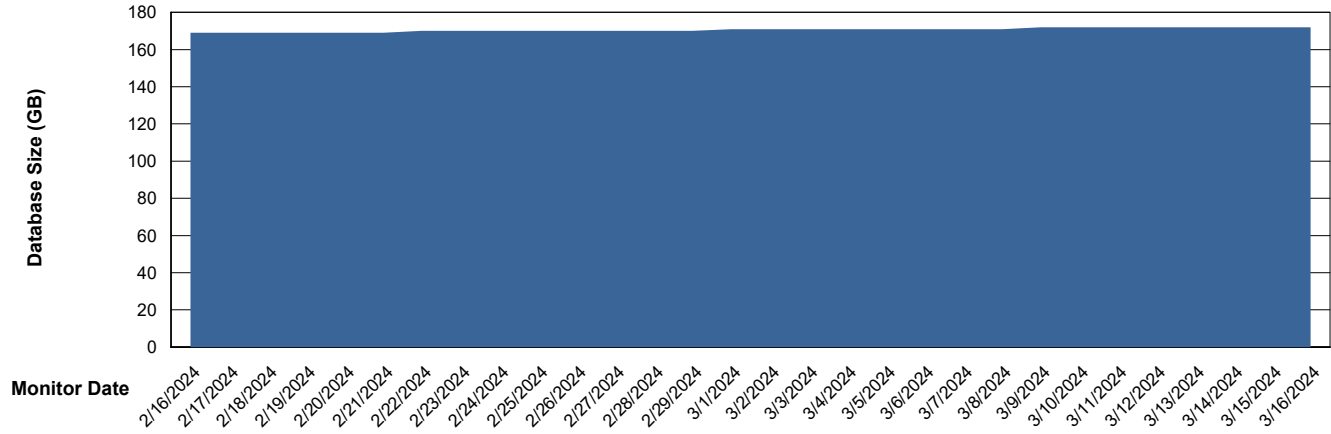

DATABASE SIZE ELI_PRD_FRASEQXPRDDB04_ABS1

Database growth over last month