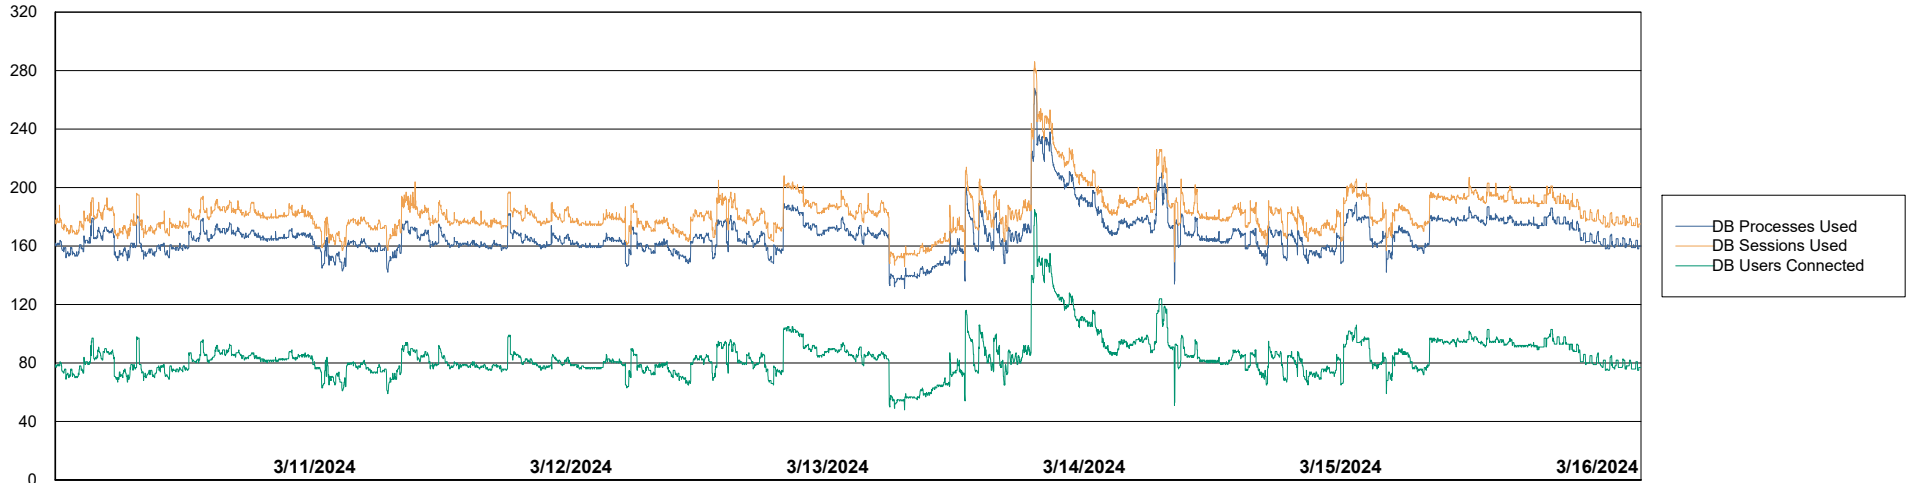

Database Performance ELI_PRD_FRASINTPRDDB01_ABS1