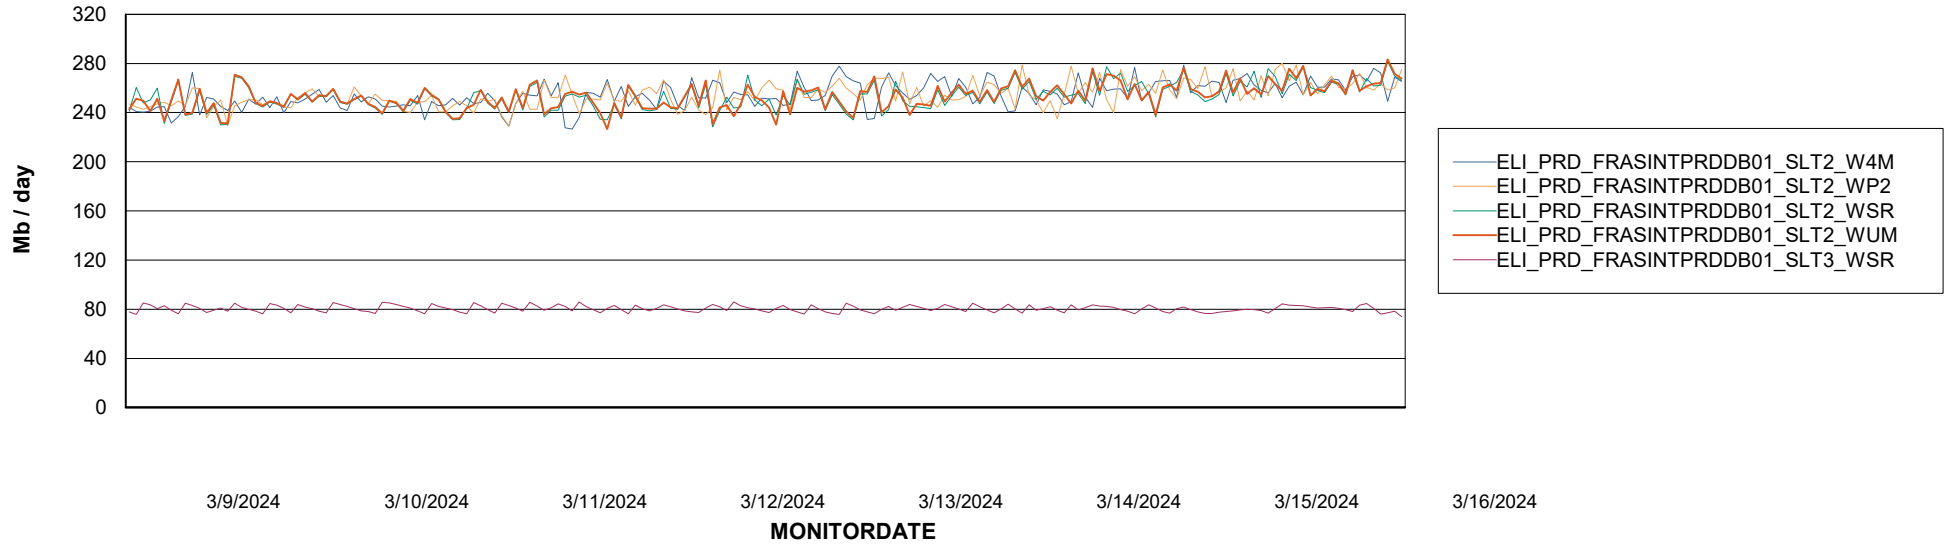

ABSolute Web Component Services

Avg memory used per ABS Web component