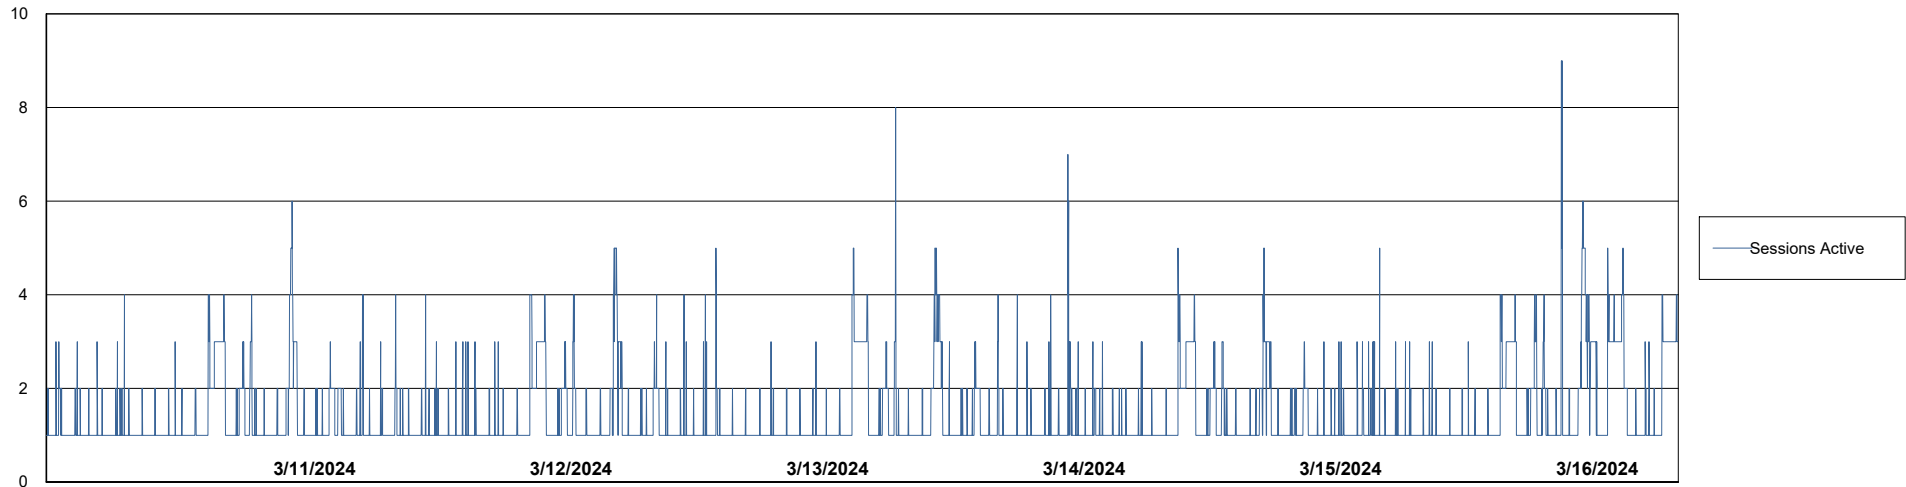

Database Performance ELI_PRD_FRASEQXPRDDB04_ABS1