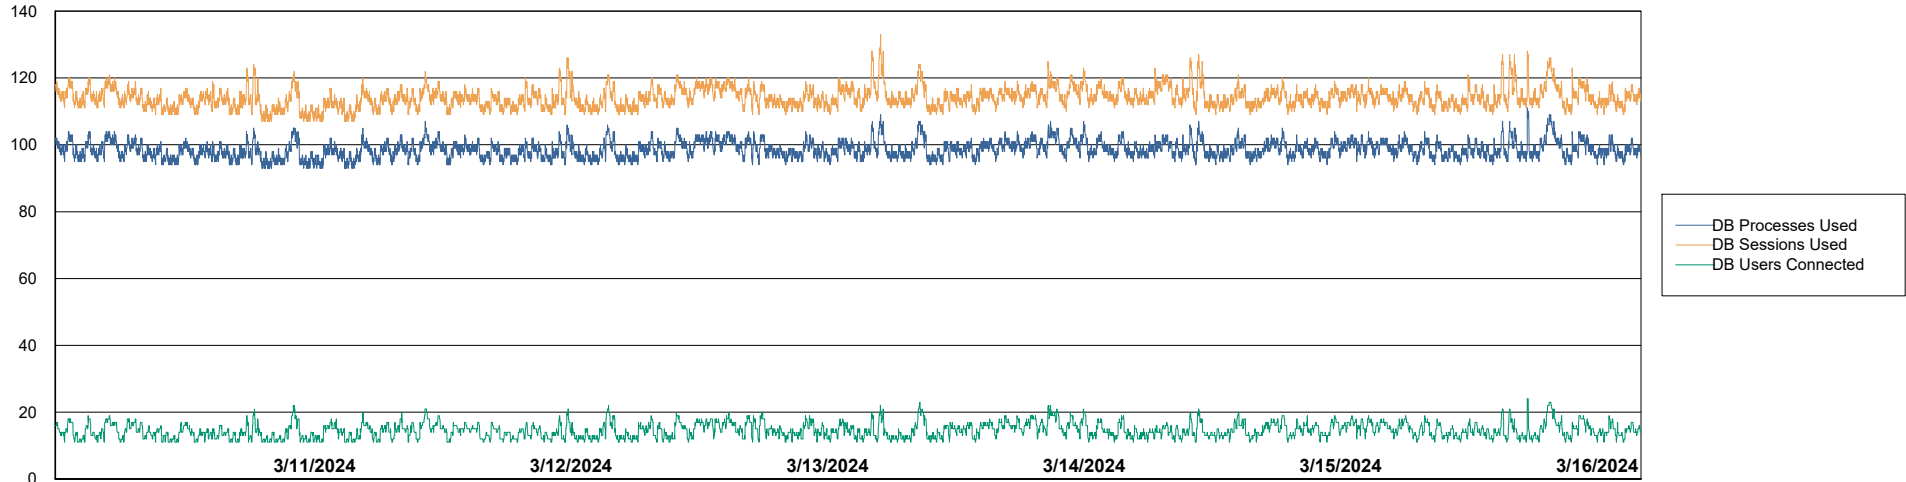

Database Performance ELI_PRD_FRASEQXPRDDB04_ABS1