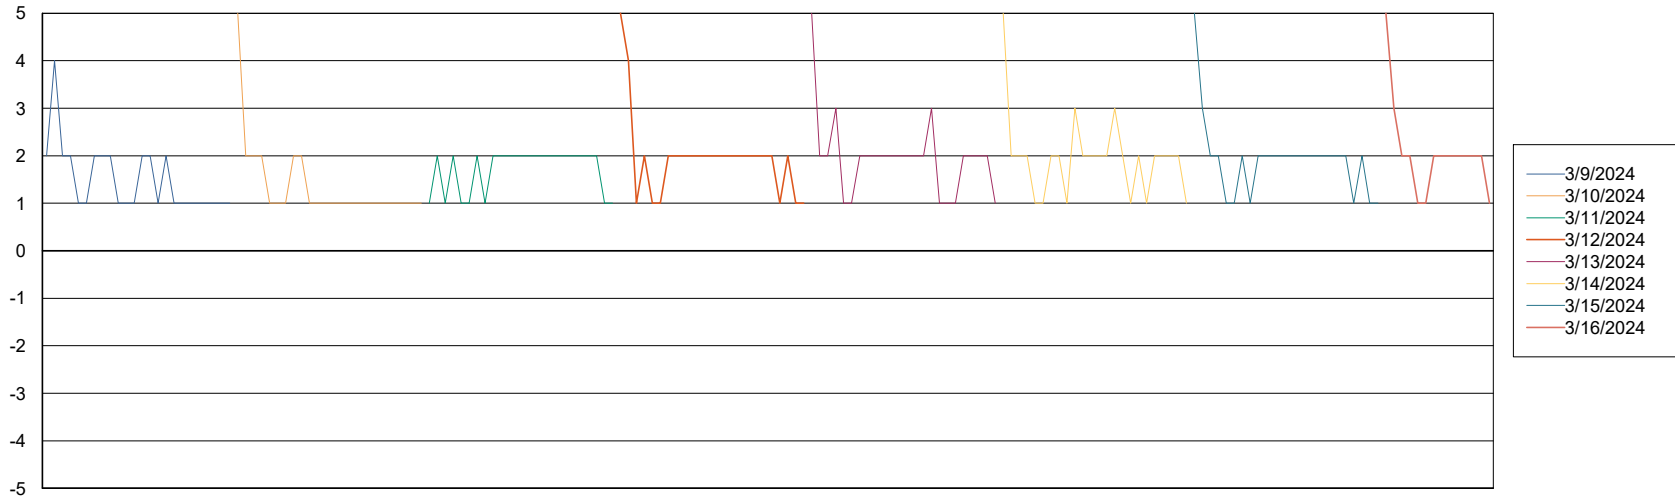

Standby Database Health ELI_Production

Recovery lag for last 7 days