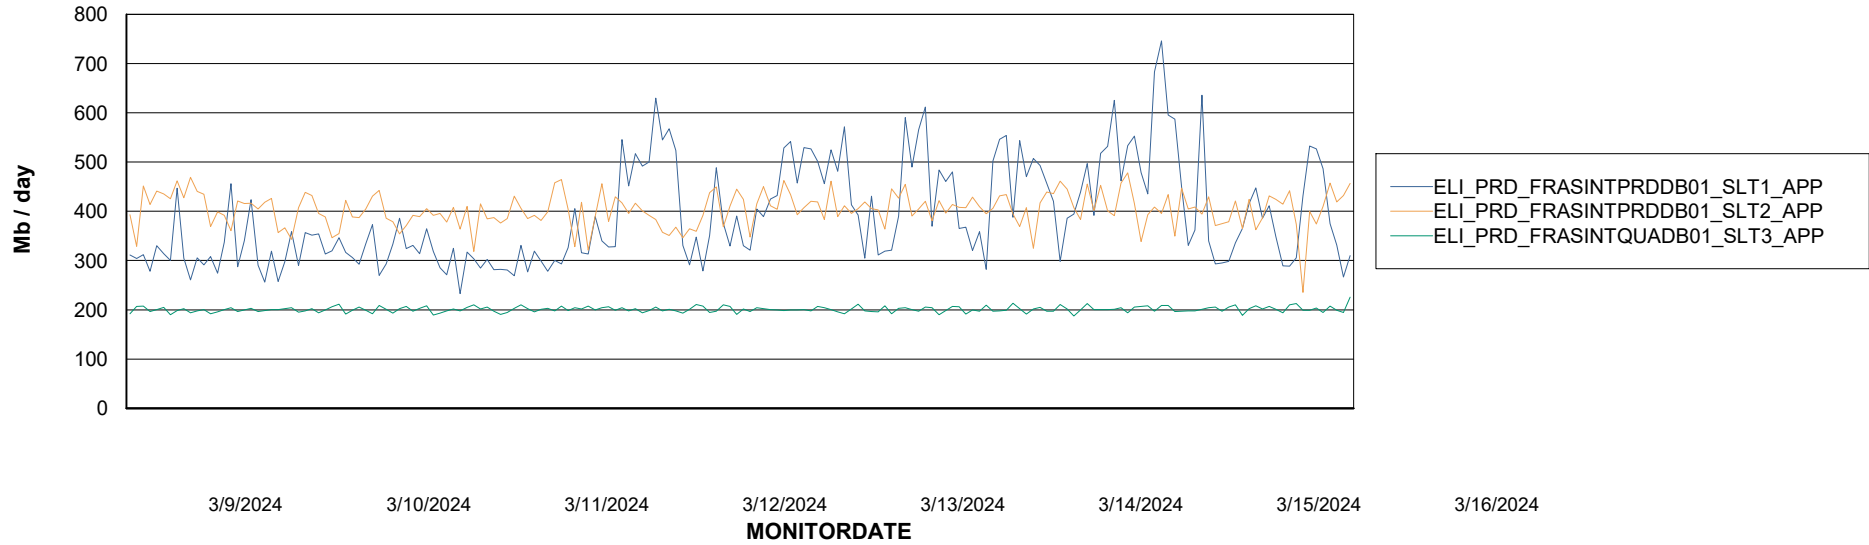

ABSolute Application Server Services

Avg memory used per ABS Server Service