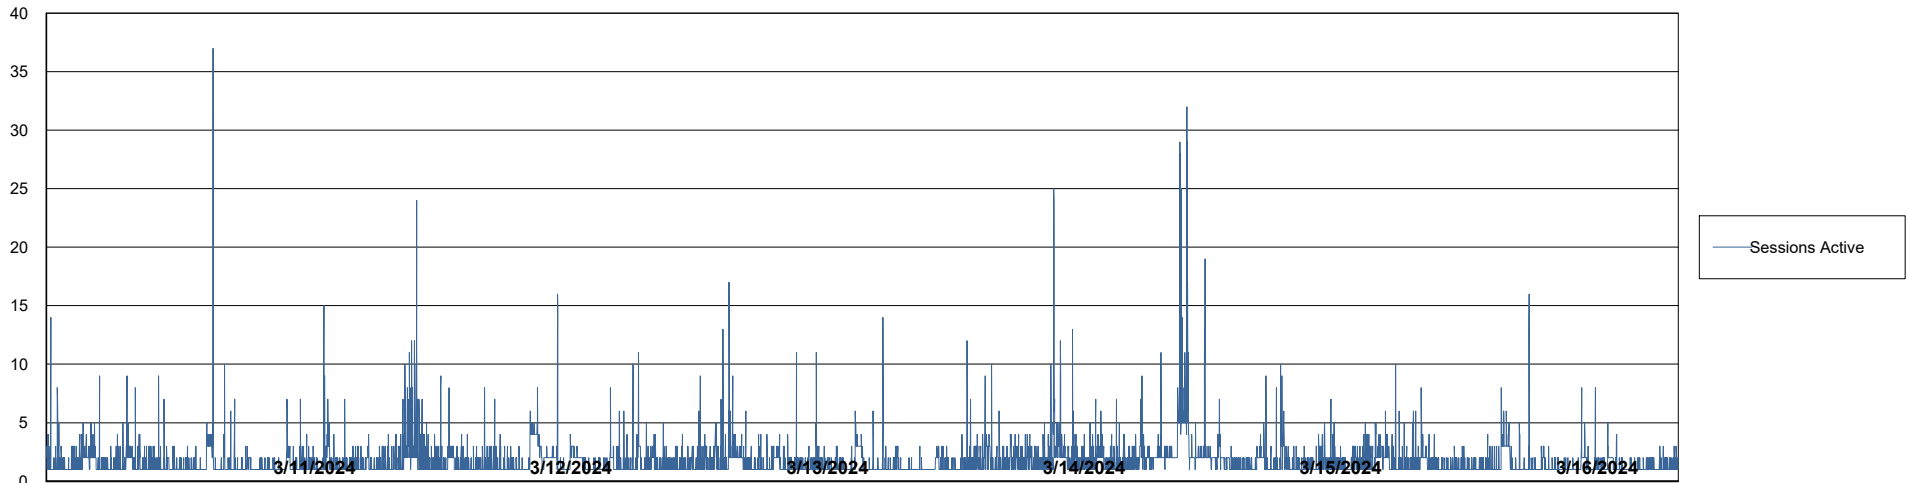

Database Performance ELI_PRD_FRASINTPRDDB01_ABS1