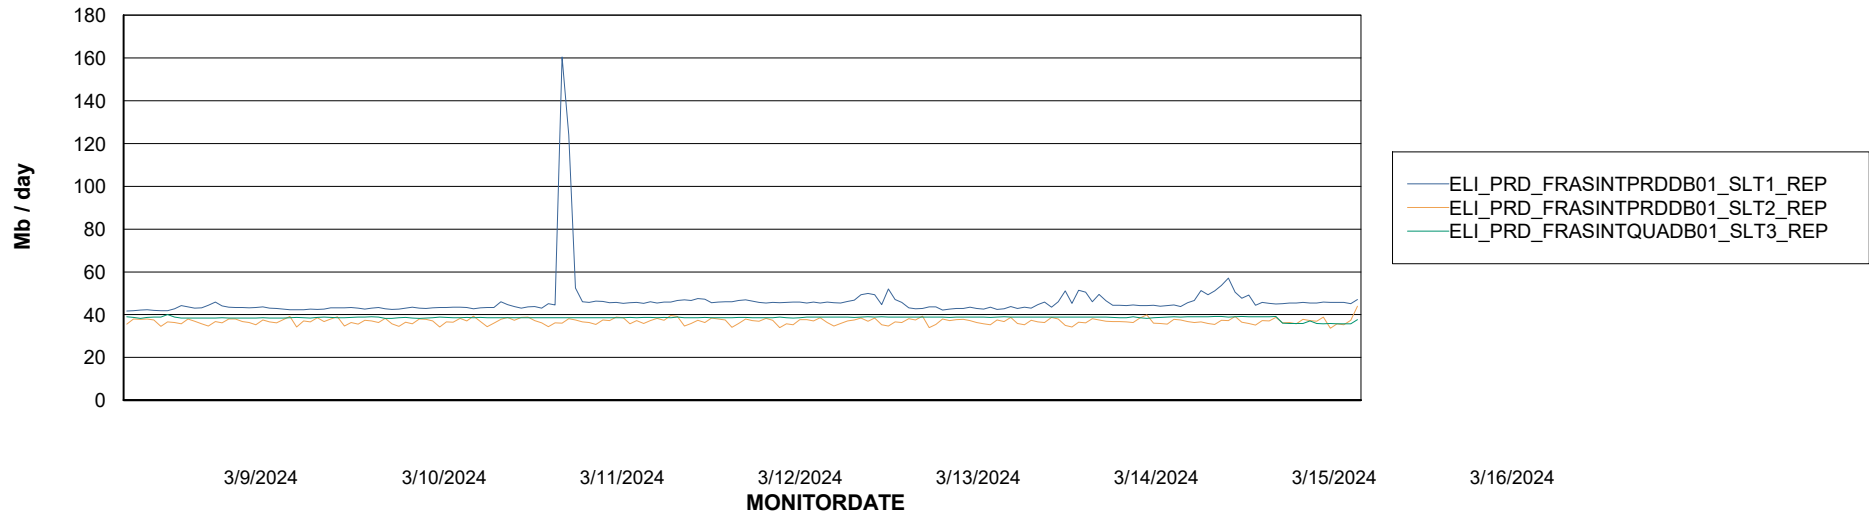

ABSSolute Application ReportServer Services

Avg memory used per ReportServer Service