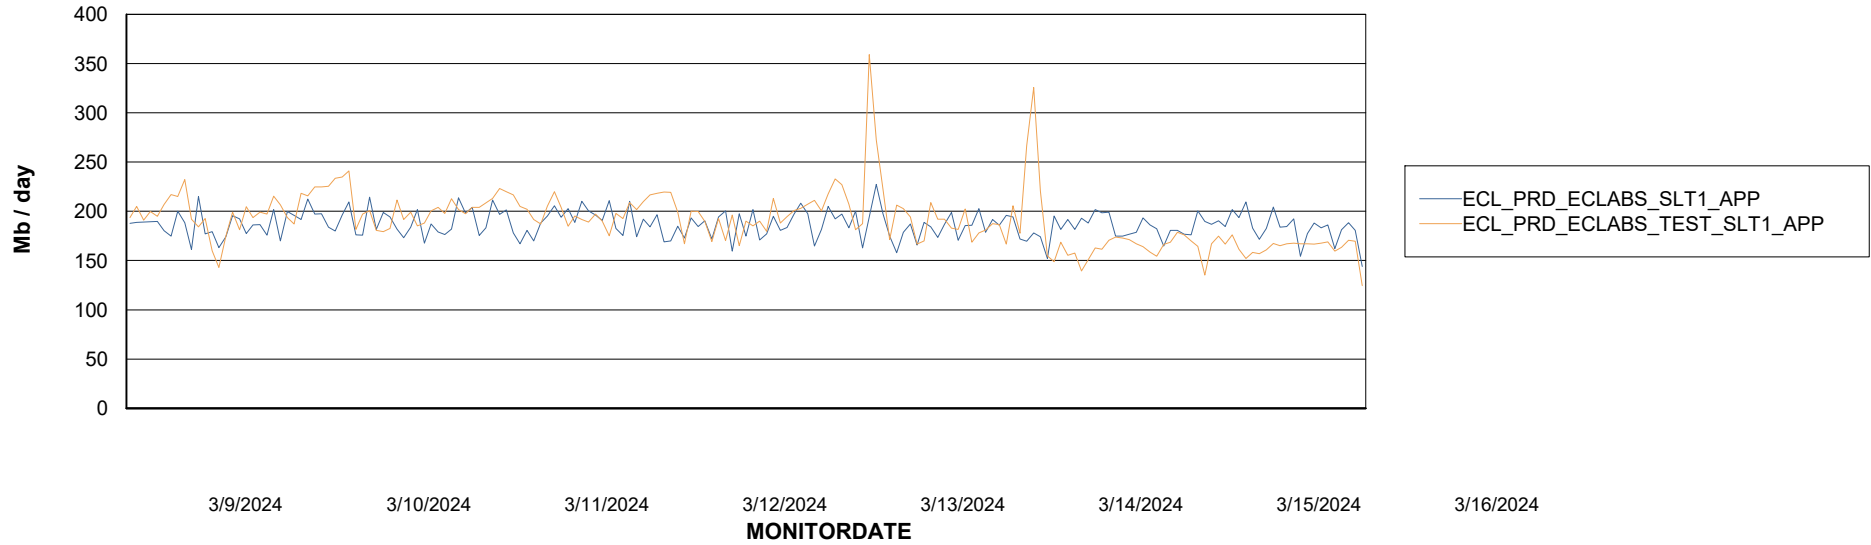

ABSSolute Application Server Services

Avg memory used per ABS Server Service