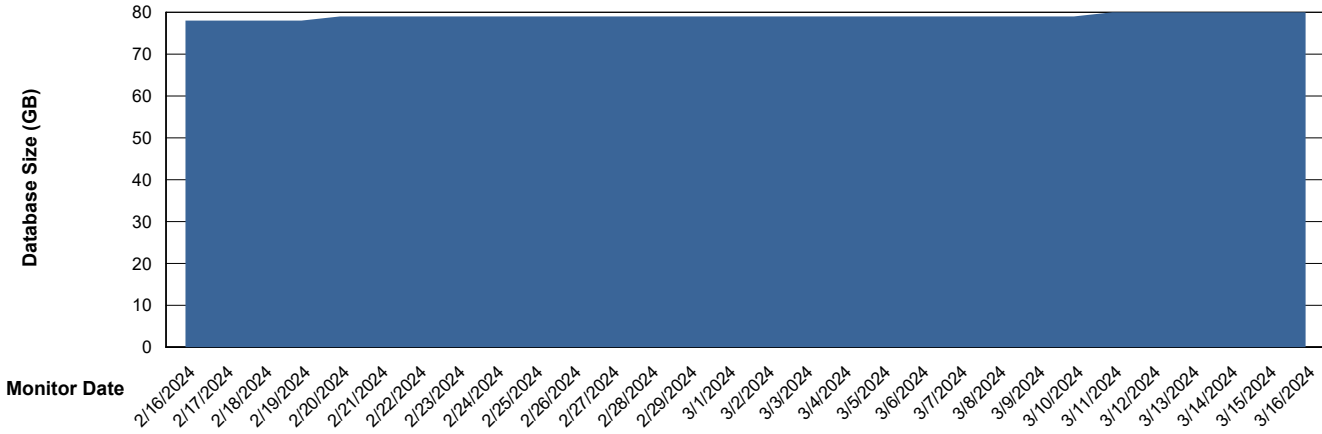

DB Processes Max 1,000

Weekly SLA Customer Report

Customer ECL_Production
 Database ID 156

DATABASE SIZE ECL_PRD_ECLABS_ABS1

Database growth over last month

Database Tablespace ECL_PRD_ECLABS_ABS1

Date	Tablespace Name	Filesize (Gb)	Usedsize (Gb)	Percentage free
3/16/2024	ABSDATA	81	57	29
	INDX	10	6	35
3/15/2024	ABSDATA	81	57	29
	INDX	10	6	35
3/14/2024	ABSDATA	81	57	29
	INDX	10	6	35
3/13/2024	ABSDATA	81	57	29
	INDX	10	6	35
3/12/2024	ABSDATA	81	57	29
	INDX	10	6	35
3/11/2024	ABSDATA	81	57	29
	INDX	10	6	35
3/10/2024	ABSDATA	81	57	30
	INDX	10	6	35

Weekly SLA Customer Report

Customer ECL_Production
Database ID 156

Standby Database Health ECL_Production

Recovery lag for last 7 days

Weekly SLA Customer Report

Customer ECL_Production
Database ID 156

ABSSolute Application Server Services