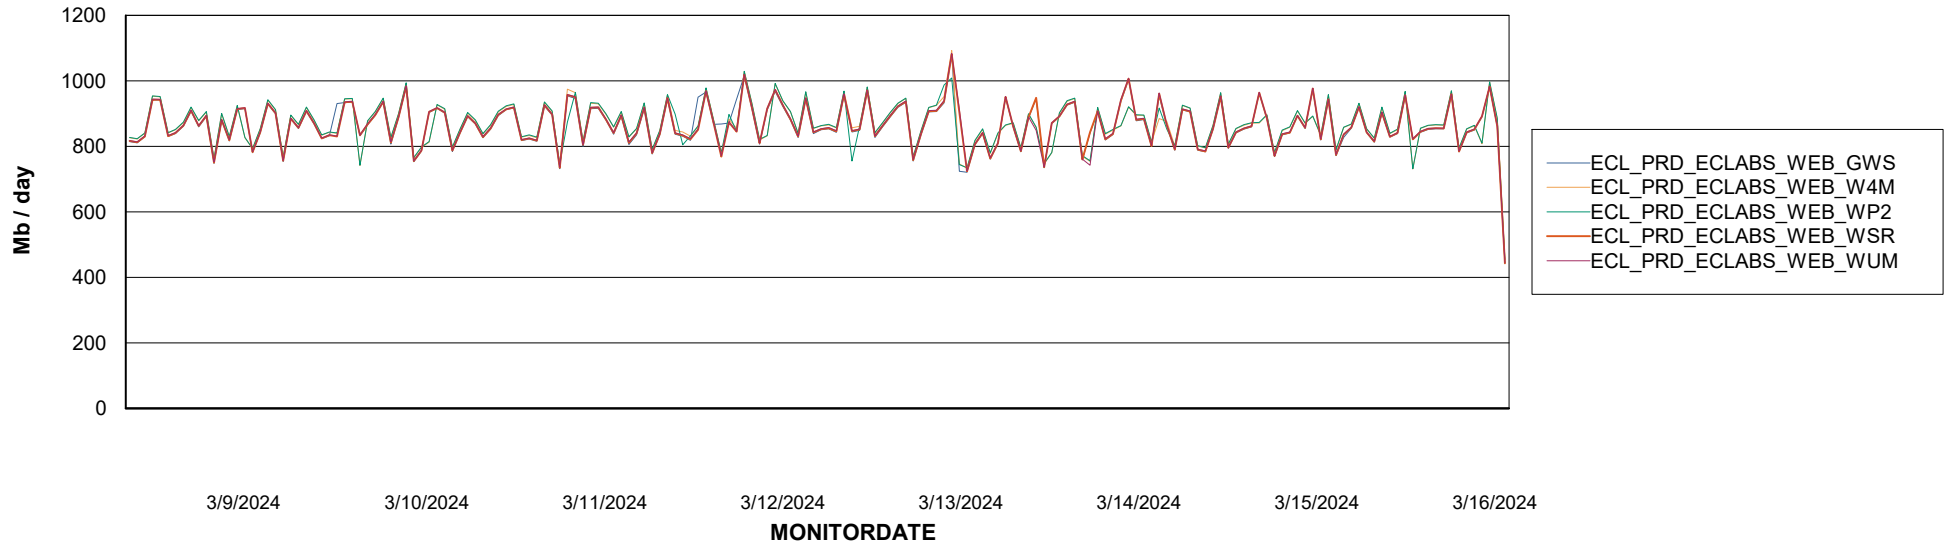

ABSSolute Web Component Services

Avg memory used per ABS Web component