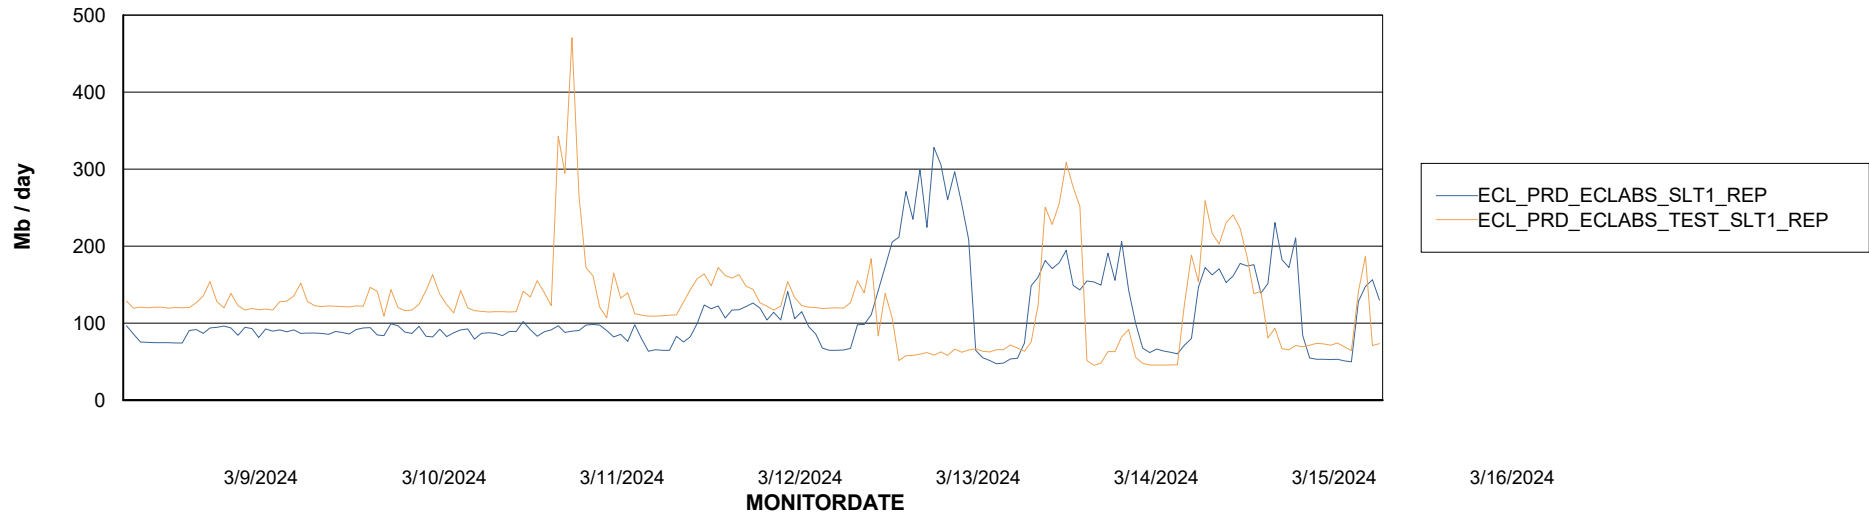

Avg memory used per ABS Server Service

Avg users per day per ABS server

Weekly SLA Customer Report

Customer ECL_Production
Database ID 156

ABSSolute Application ReportServer Services

Avg memory used per ReportServer Service