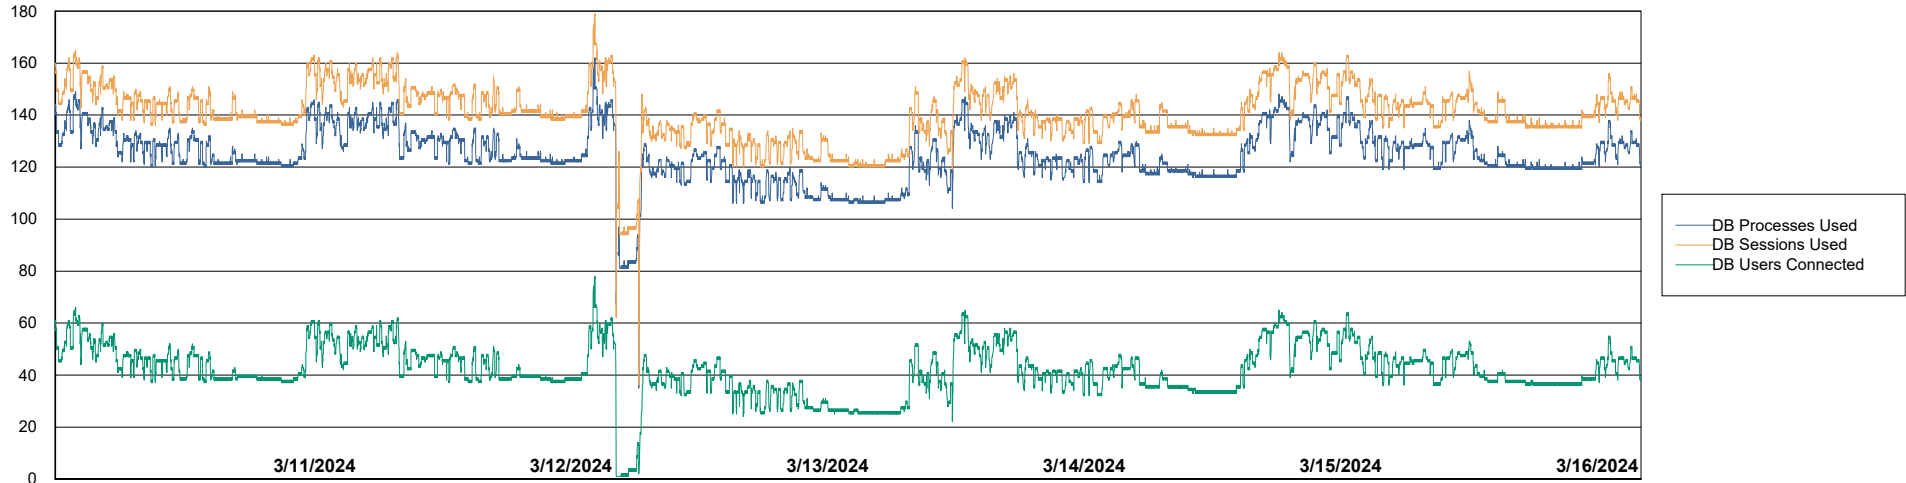

Weekly SLA Customer Report

Customer ECL_Production
Database ID 156

Harddisk Usage ECL_PRD_ECLABS-WEB

	Free disk space on C: (%)	Total disk space on C: (Gb)	Used disk space on C: (Gb)
3/16/2024	45	99	54
3/15/2024	45	99	54
3/14/2024	45	99	54
3/13/2024	47	99	53
3/12/2024	47	99	52
3/11/2024	47	99	52
3/10/2024	47	99	52

Weekly SLA Customer Report

Customer ECL_Production
Database ID 156

Database Performance ECL_PRD_ECLABS_ABS1

Weekly SLA Customer Report

Customer ECL_Production
Database ID 156

Database Performance ECL_PRD_ECLABS-TEST_HSBABS1