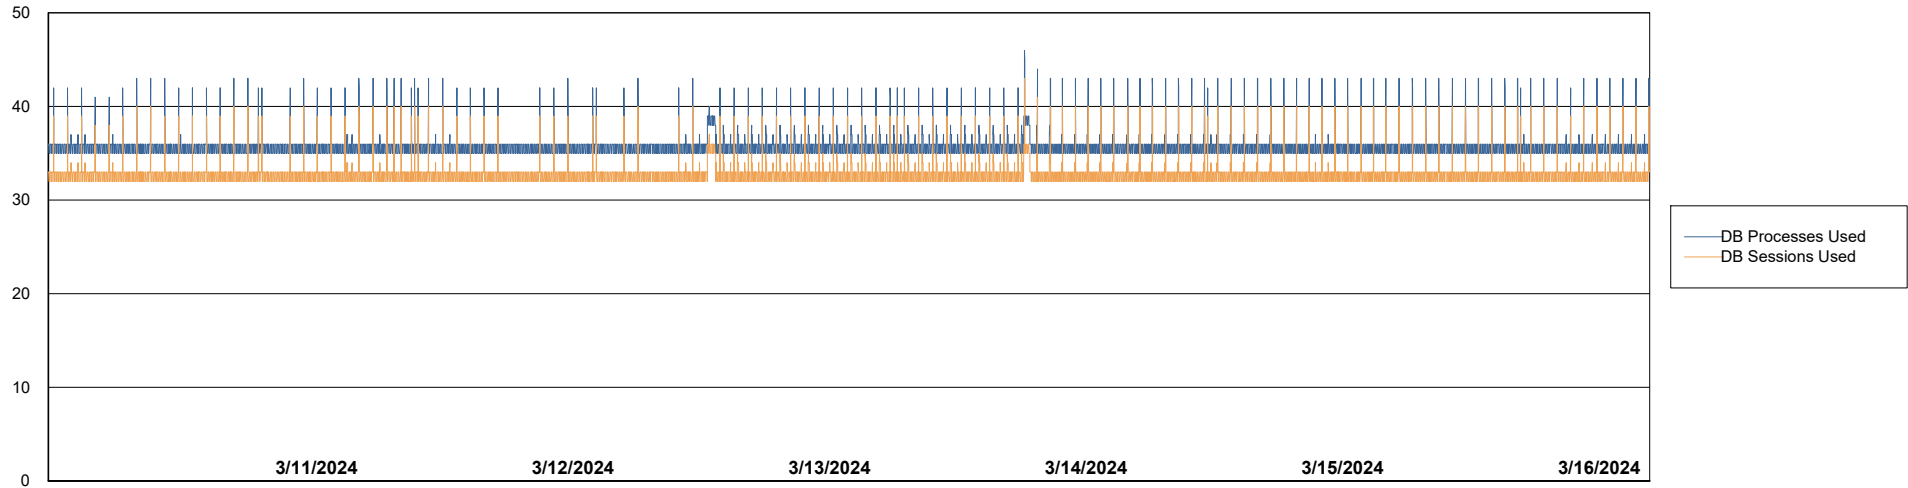

Weekly SLA Customer Report

Customer ECL_Production
Database ID 156

Database Performance ECL_PRD_ECLABS_ABS1

Weekly SLA Customer Report

Customer ECL_Production
Database ID 156

Database Performance ECL_PRD_ECLABS-TEST_HSBABS1

DB Processes Max 1,000

Weekly SLA Customer Report

Customer ECL_Production
 Database ID 156

DATABASE SIZE ECL_PRD_ECLABS_ABS1

Database growth over last month

Database Tablespace ECL_PRD_ECLABS_ABS1

Date	Tablespace Name	Filesize (Gb)	Usedsize (Gb)	Percentage free
3/16/2024	ABSDATA	81	57	29
	INDX	10	6	35
3/15/2024	ABSDATA	81	57	29
	INDX	10	6	35
3/14/2024	ABSDATA	81	57	29
	INDX	10	6	35
3/13/2024	ABSDATA	81	57	29
	INDX	10	6	35
3/12/2024	ABSDATA	81	57	29
	INDX	10	6	35
3/11/2024	ABSDATA	81	57	29
	INDX	10	6	35
3/10/2024	ABSDATA	81	57	30
	INDX	10	6	35