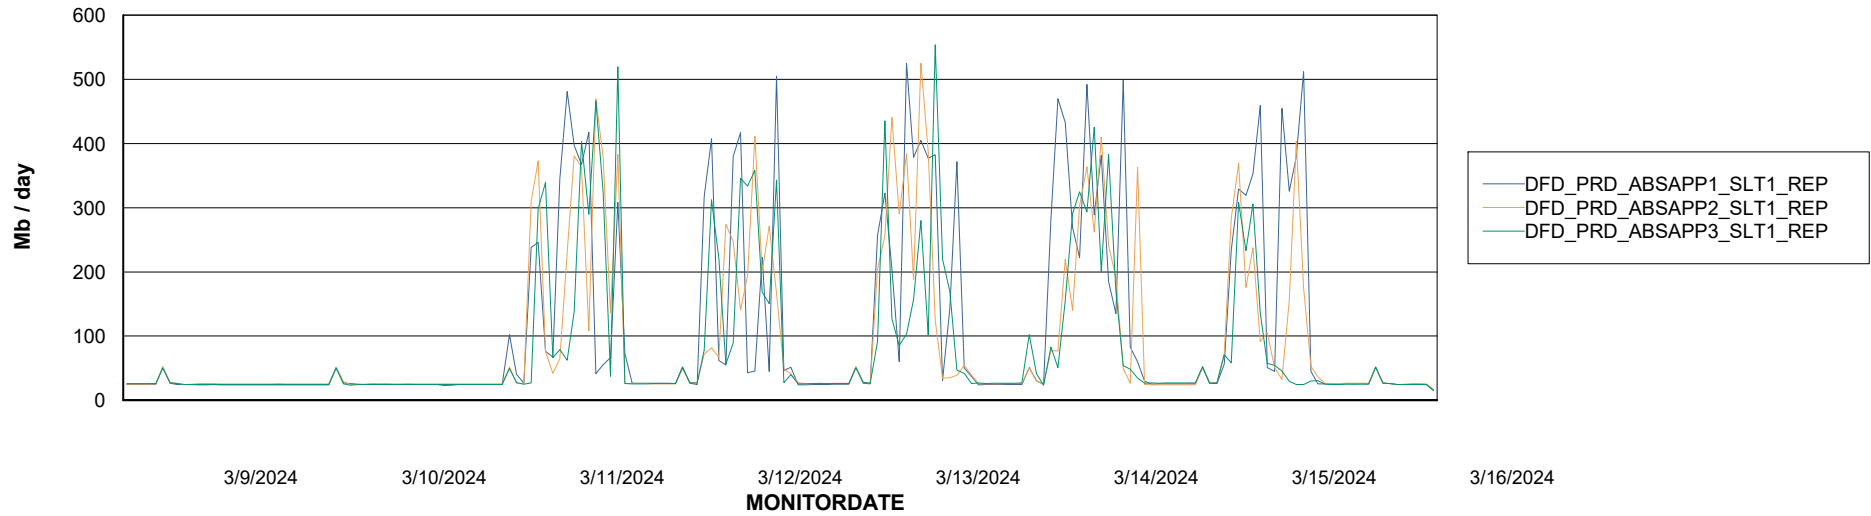

ABSSolute Application ReportServer Services

Avg memory used per ReportServer Service