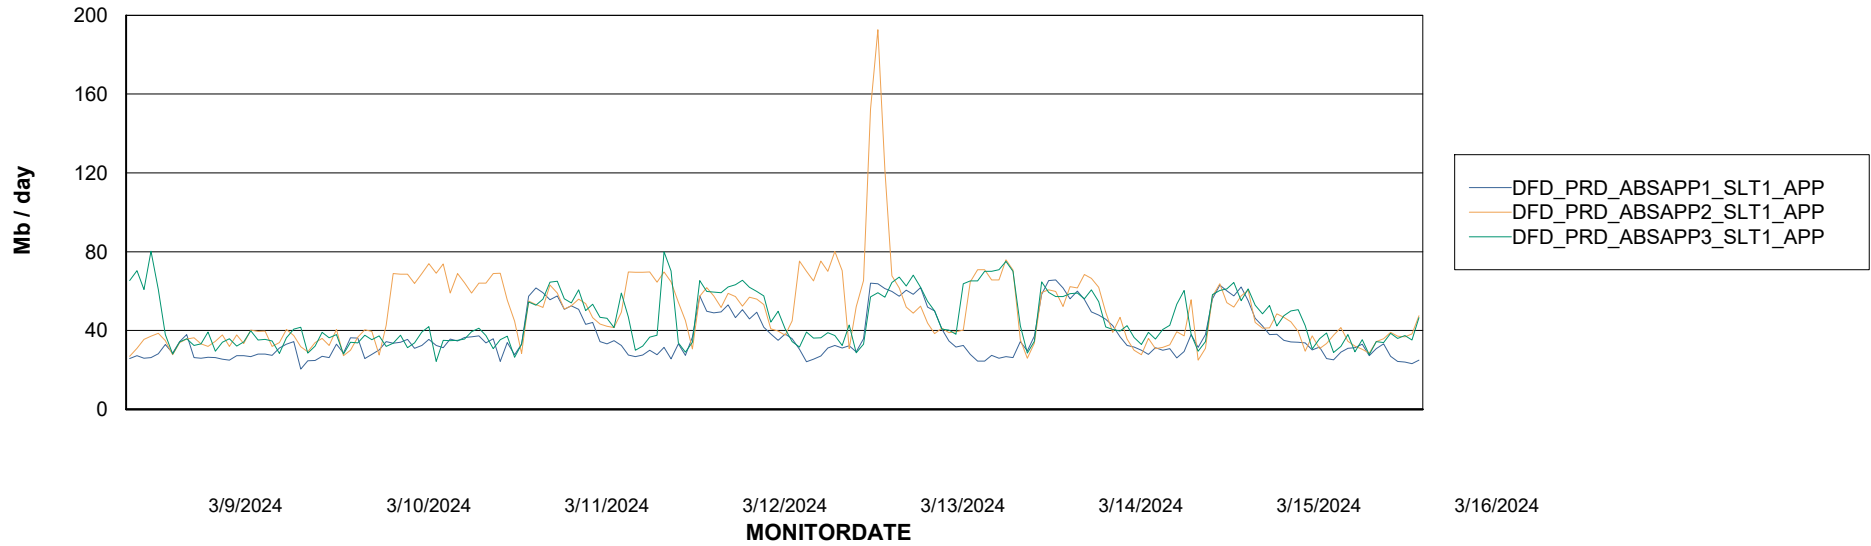

ABSSolute Application Server Services

Avg memory used per ABS Server Service