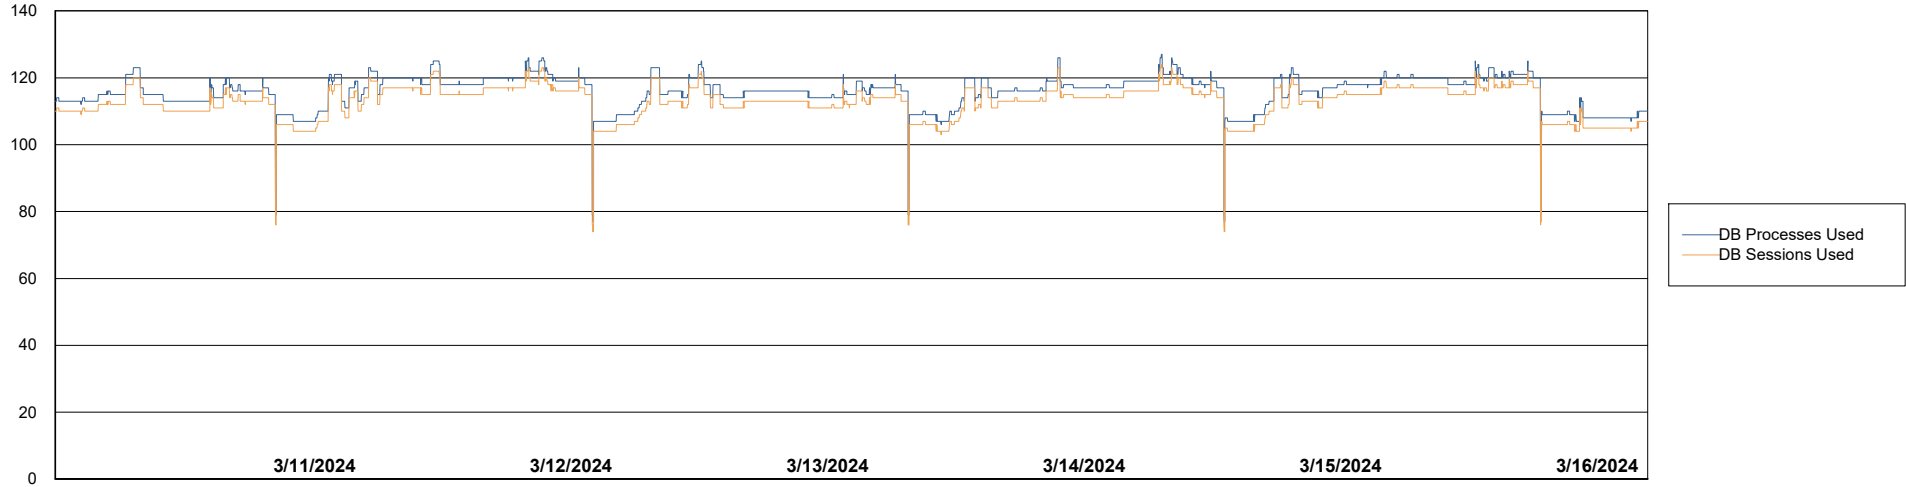

Database Performance DFD_PRD_S-S-ORACLE01-F_ABS1

DB Processes Max 600
DB Sessions Max 4