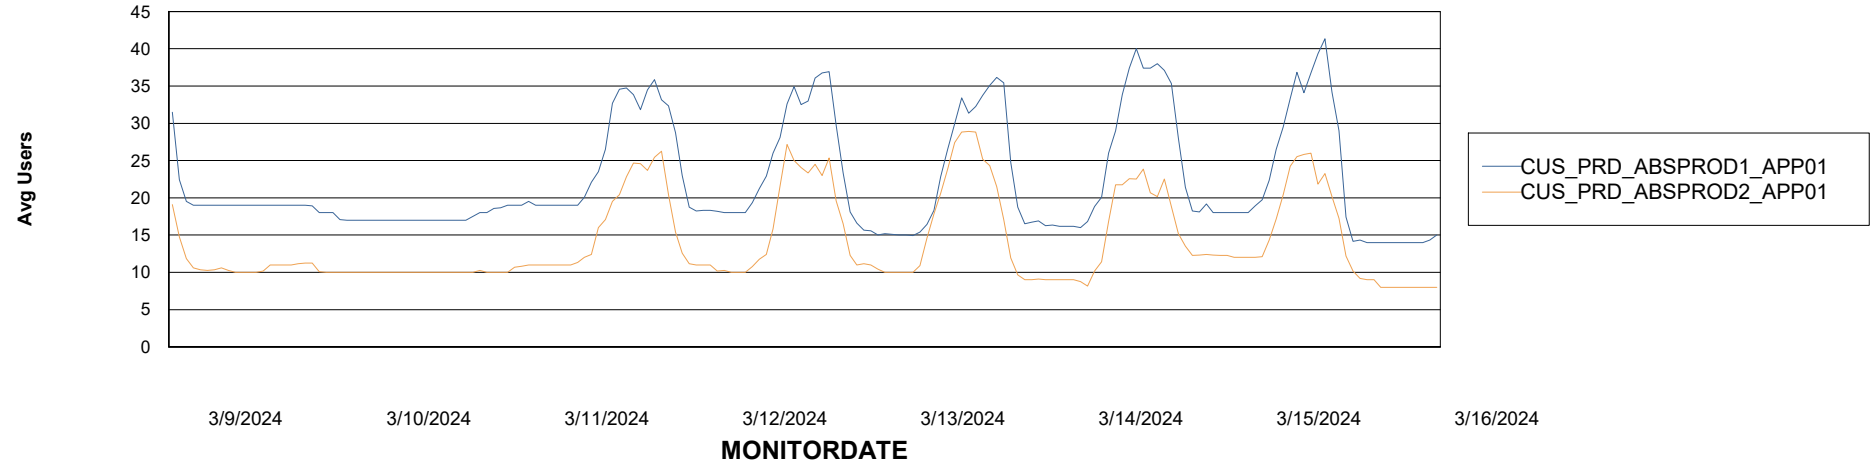

Avg users per day per ABS server