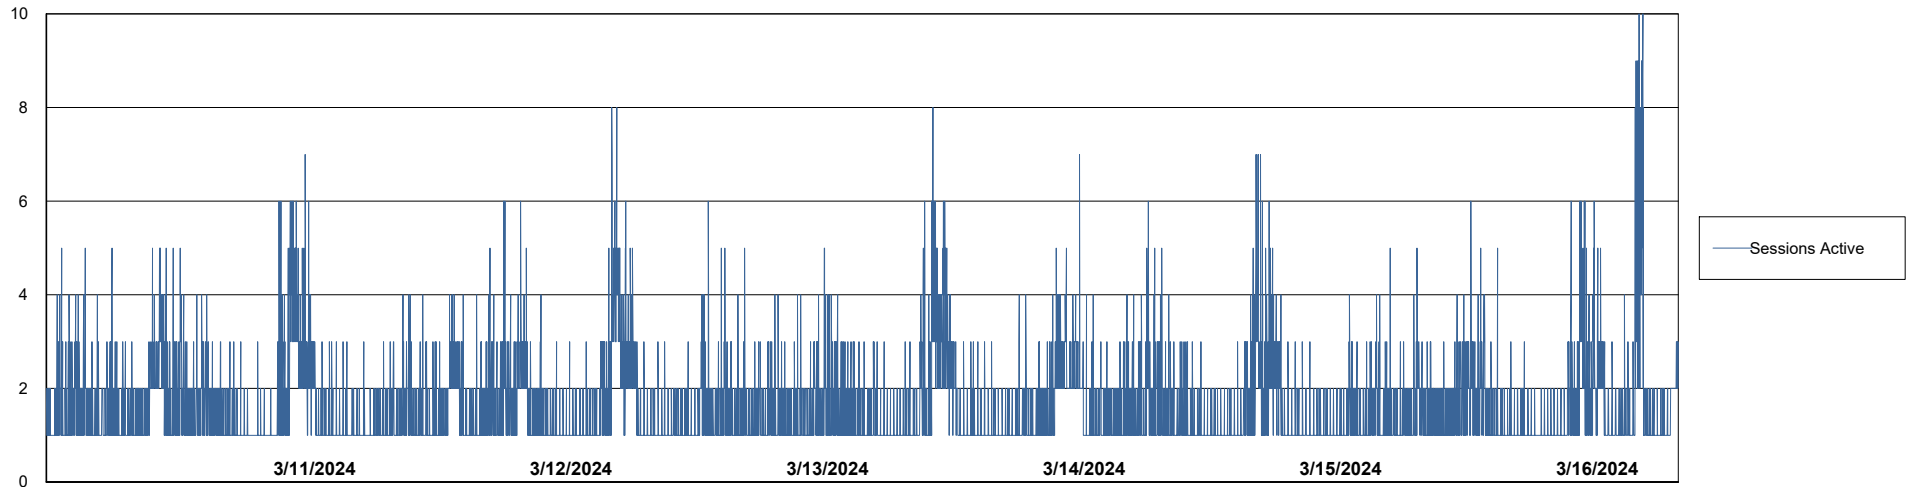

Weekly SLA Customer Report

Customer CUS_Production (24/7)
Database ID 131

Harddisk Usage CUS_PRD_ABSWEBPROD

| | Free disk space on C: (%) | Total disk space on C: (Gb) | Used disk space on C: (Gb) |
|-----------|---------------------------|-----------------------------|----------------------------|
| 3/16/2024 | 90 | 199 | 21 |
| 3/15/2024 | 90 | 199 | 21 |
| 3/14/2024 | 90 | 199 | 21 |
| 3/13/2024 | 90 | 199 | 21 |
| 3/12/2024 | 90 | 199 | 21 |
| 3/11/2024 | 90 | 199 | 21 |
| 3/10/2024 | 90 | 199 | 21 |

Weekly SLA Customer Report

Customer CUS_Production (24/7)
Database ID 131

Database Performance CUS_PRD_ABSDB1_ABS1

Weekly SLA Customer Report

Customer CUS_Production (24/7)
Database ID 131

Database Performance CUS_PRD_ABSDB2_HSBABS1