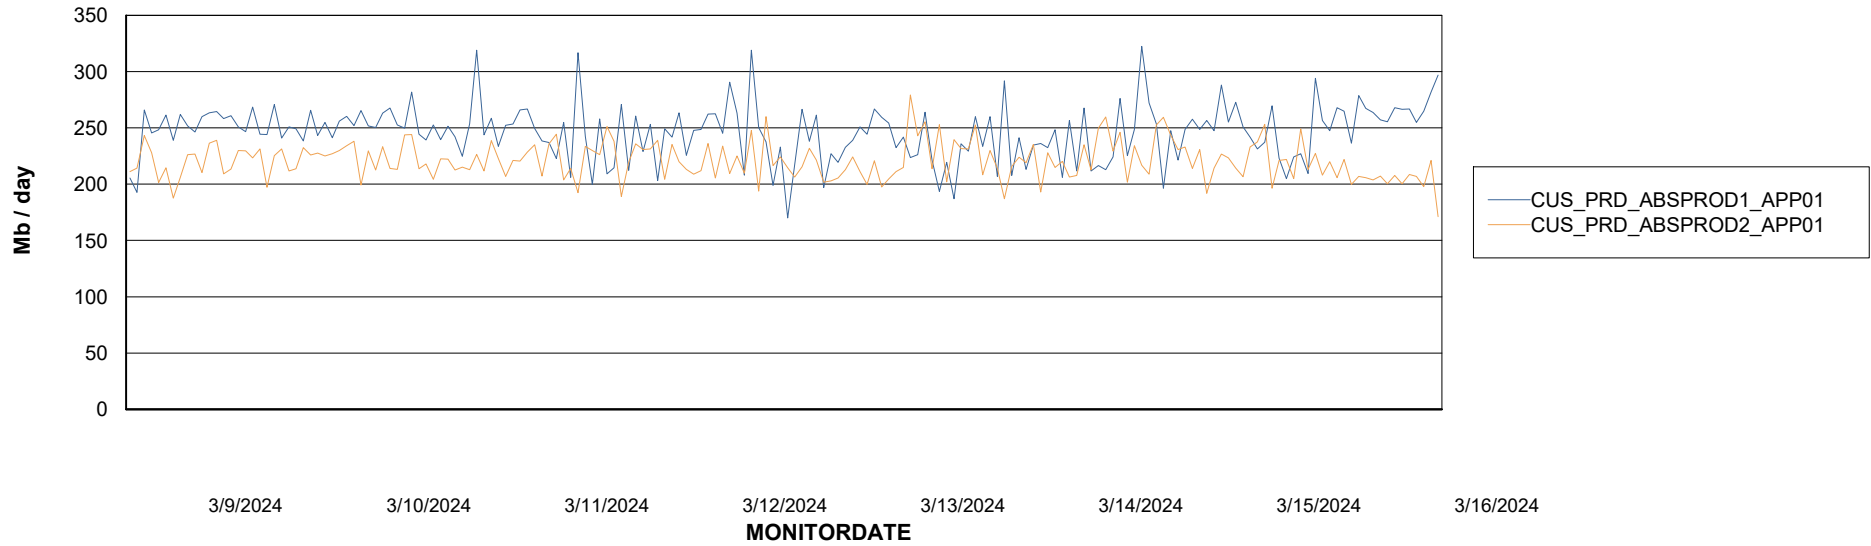

ABSSolute Application Server Services

Avg memory used per ABS Server Service