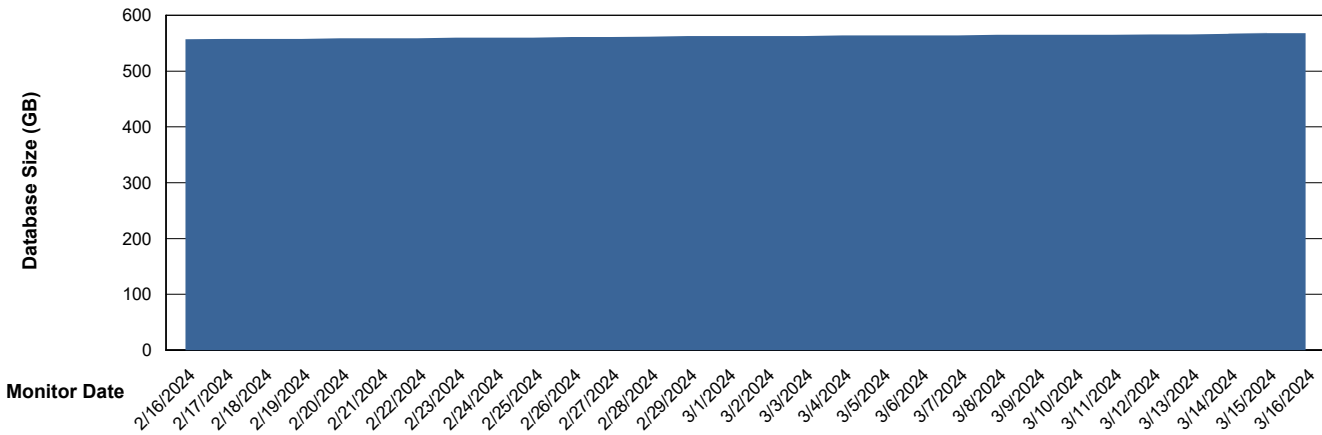

DB Processes Max 1,000

Weekly SLA Customer Report

Customer CUS_Production (24/7)
 Database ID 131

DATABASE SIZE CUS_PRD_ABSDB1_ABS1

Database growth over last month

Database Tablespace CUS_PRD_ABSDB1_ABS1

| Date | Tablespace Name | Filesize (Gb) | Usedsize (Gb) | Percentage free |
|-----------|-----------------|---------------|---------------|-----------------|
| 3/16/2024 | ABSDATA | 254 | 213 | 16 |
| | INDX | 409 | 339 | 17 |
| 3/15/2024 | ABSDATA | 254 | 213 | 16 |
| | INDX | 409 | 339 | 17 |
| 3/14/2024 | ABSDATA | 254 | 213 | 16 |
| | INDX | 409 | 338 | 17 |
| 3/13/2024 | ABSDATA | 254 | 213 | 16 |
| | INDX | 409 | 338 | 17 |
| 3/12/2024 | ABSDATA | 254 | 212 | 16 |
| | INDX | 409 | 338 | 17 |
| 3/11/2024 | ABSDATA | 254 | 212 | 16 |
| | INDX | 409 | 338 | 17 |
| 3/10/2024 | ABSDATA | 254 | 212 | 16 |
| | INDX | 409 | 337 | 17 |

Weekly SLA Customer Report

Customer CUS_Production (24/7)
Database ID 131

Standby Database Health CUS_Production (24/7)

Recovery lag for last 7 days

Weekly SLA Customer Report

Customer CUS_Production (24/7)
Database ID 131