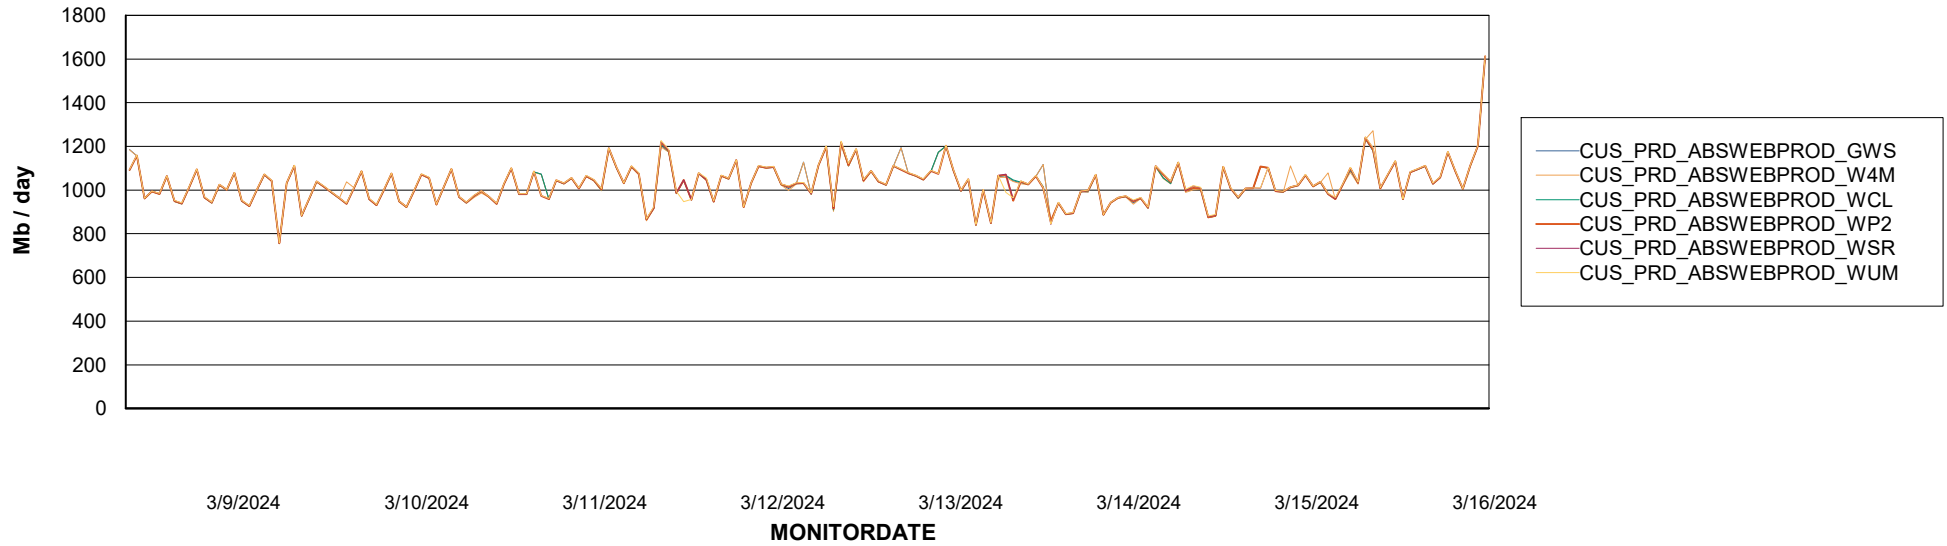

Avg memory used per ReportServer Service

Weekly SLA Customer Report

Customer CUS_Production (24/7)
Database ID 131

ABSSolute Web Component Services

Avg memory used per ABS Web component

Weekly SLA Customer Report