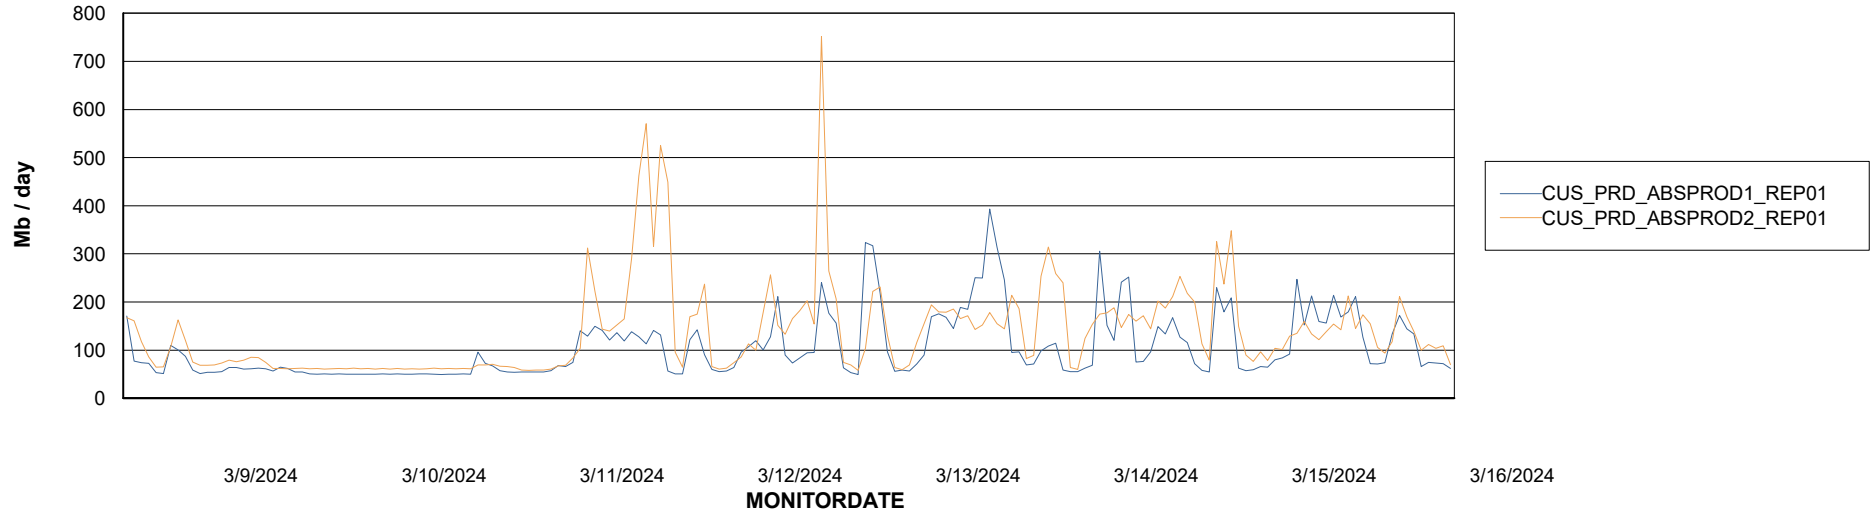

ABSSolute Application ReportServer Services

Avg memory used per ReportServer Service