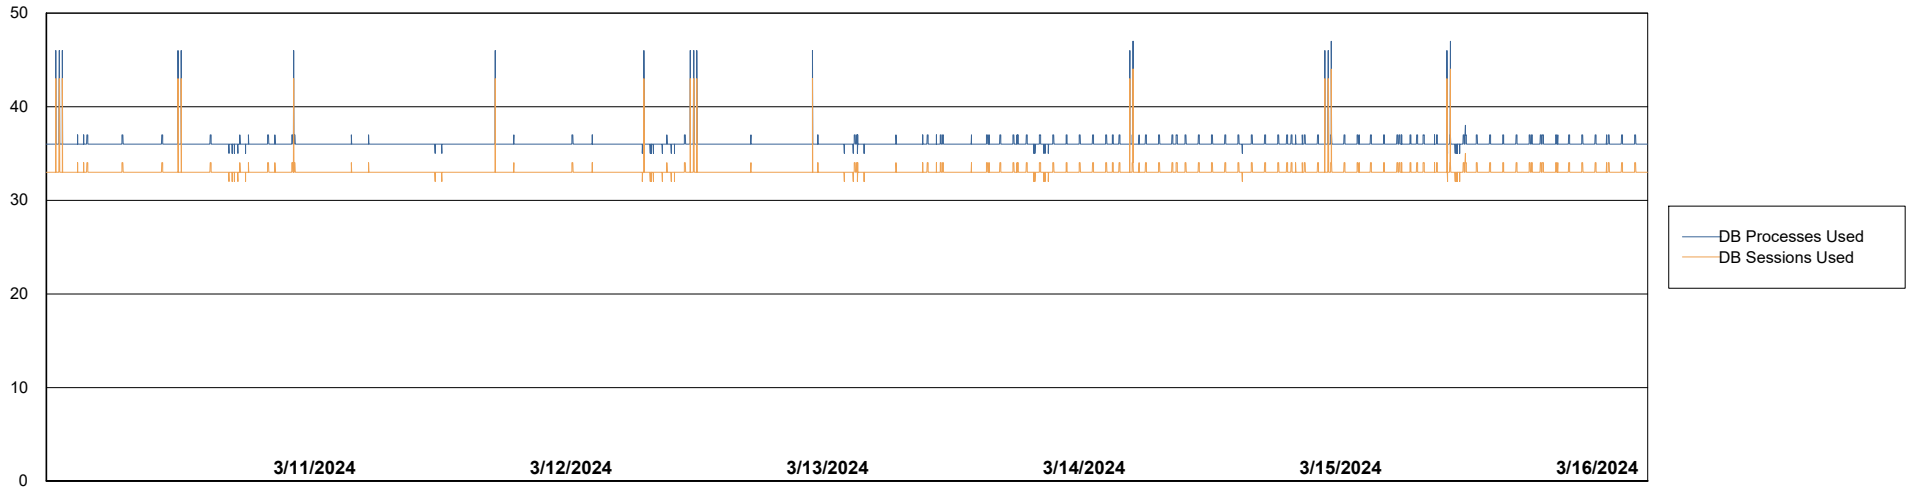

Database Performance CUS_PRD_ABSDB2_HSBABS1

DB Processes Max 1,000