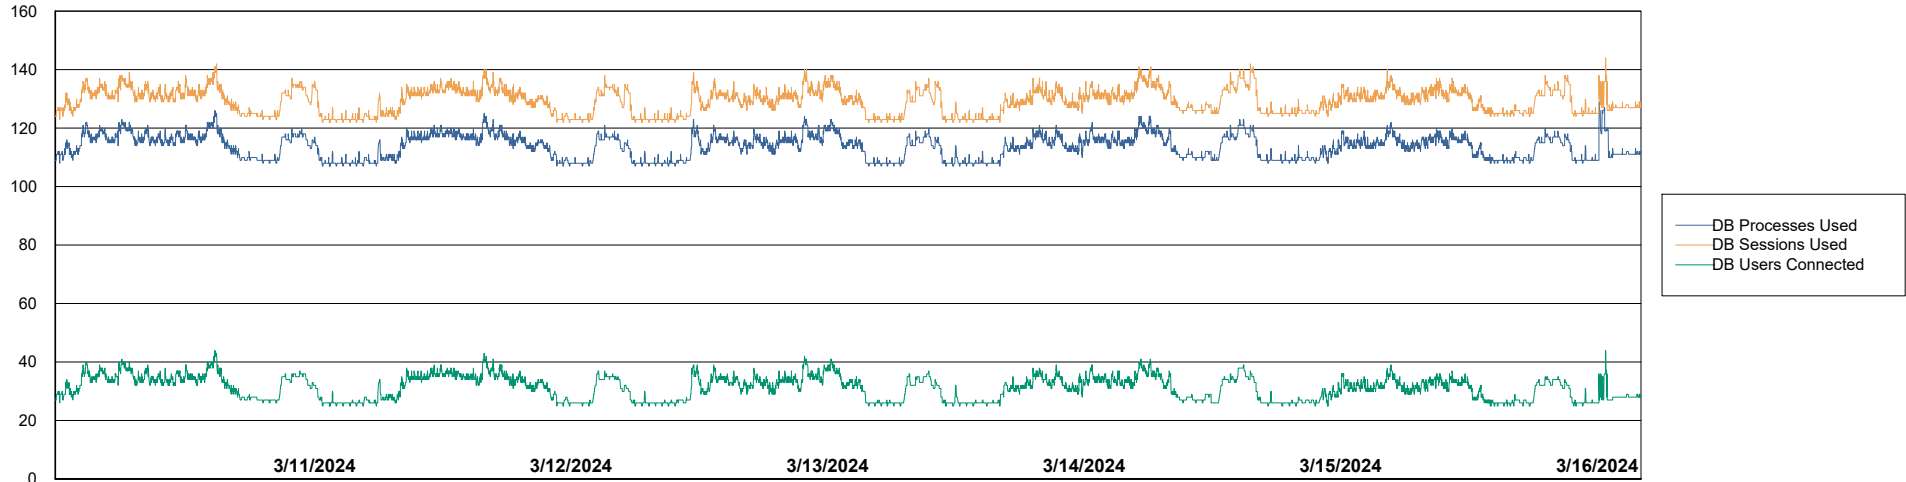

Database Performance CUS_PRD_ABSDB1_ABS1