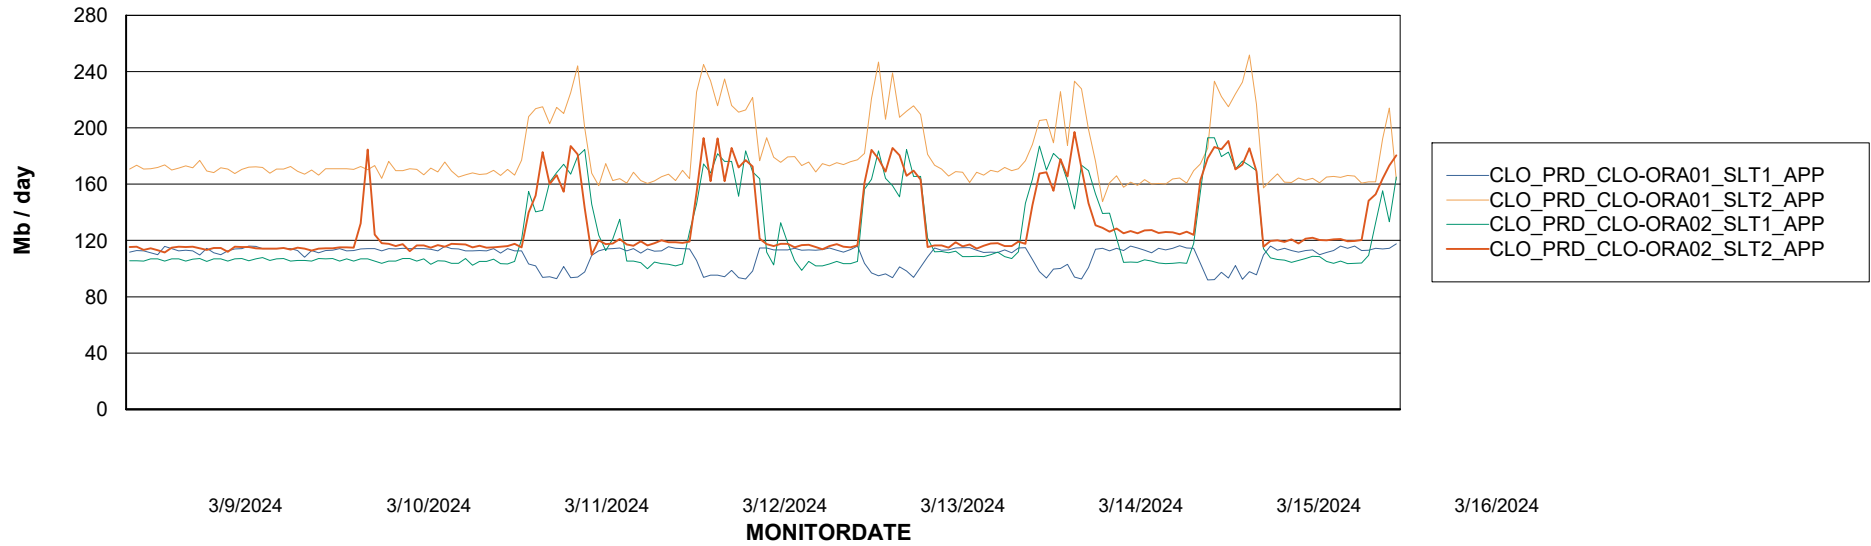

DB Processes Max 1,000

Weekly SLA Customer Report

Customer CLO Production
 Database ID 38

DATABASE SIZE CLO_PRD_CLO-ORA01_ABS1

Database growth over last month

Database Tablespace CLO_PRD_CLO-ORA01_ABS1

Date	Tablespace Name	Filesize (Gb)	Usedsize (Gb)	Percentage free
3/16/2024	ABSDATA	110	91	17
	INDX	278	228	18
3/15/2024	ABSDATA	110	91	17
	INDX	278	228	18
3/14/2024	ABSDATA	110	91	17
	INDX	278	228	18
3/13/2024	ABSDATA	110	91	17
	INDX	278	228	18
3/12/2024	ABSDATA	110	91	17
	INDX	278	228	18
3/11/2024	ABSDATA	110	91	17
	INDX	278	228	18
3/10/2024	ABSDATA	110	91	17
	INDX	278	228	18

Weekly SLA Customer Report

Customer CLO Production
Database ID 38

ABSSolute Application Server Services

Avg memory used per ABS Server Service

Avg users per day per ABS server

Weekly SLA Customer Report

Customer CLO Production
Database ID 38