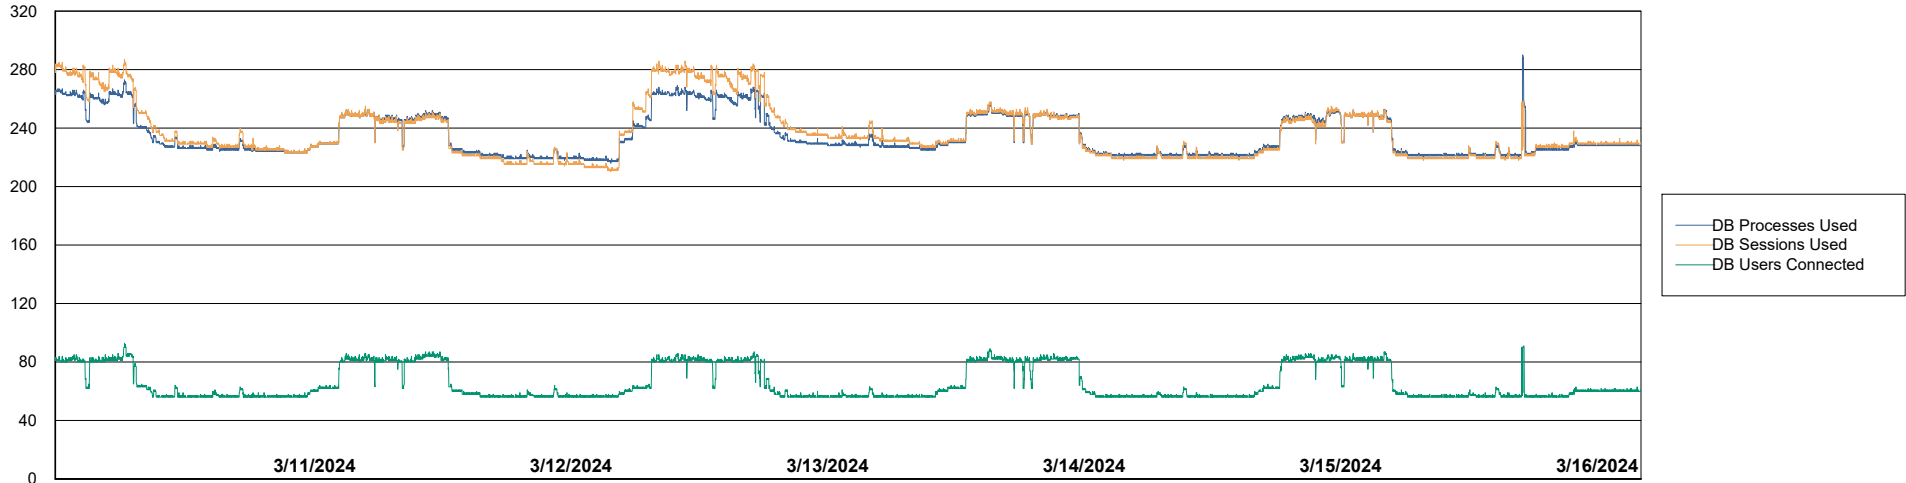

Database Performance CLO_PRD_CLO-ORA01_ABS1