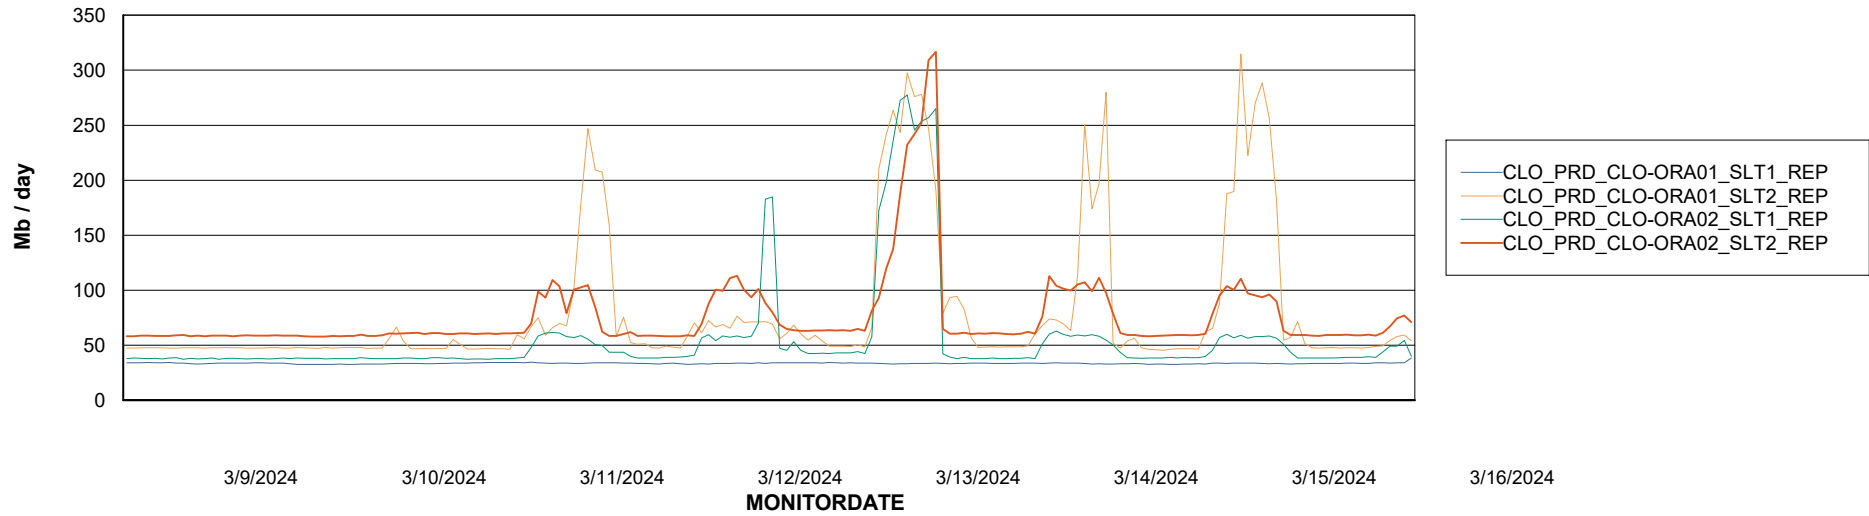

ABSSolute Application ReportServer Services

Avg memory used per ReportServer Service