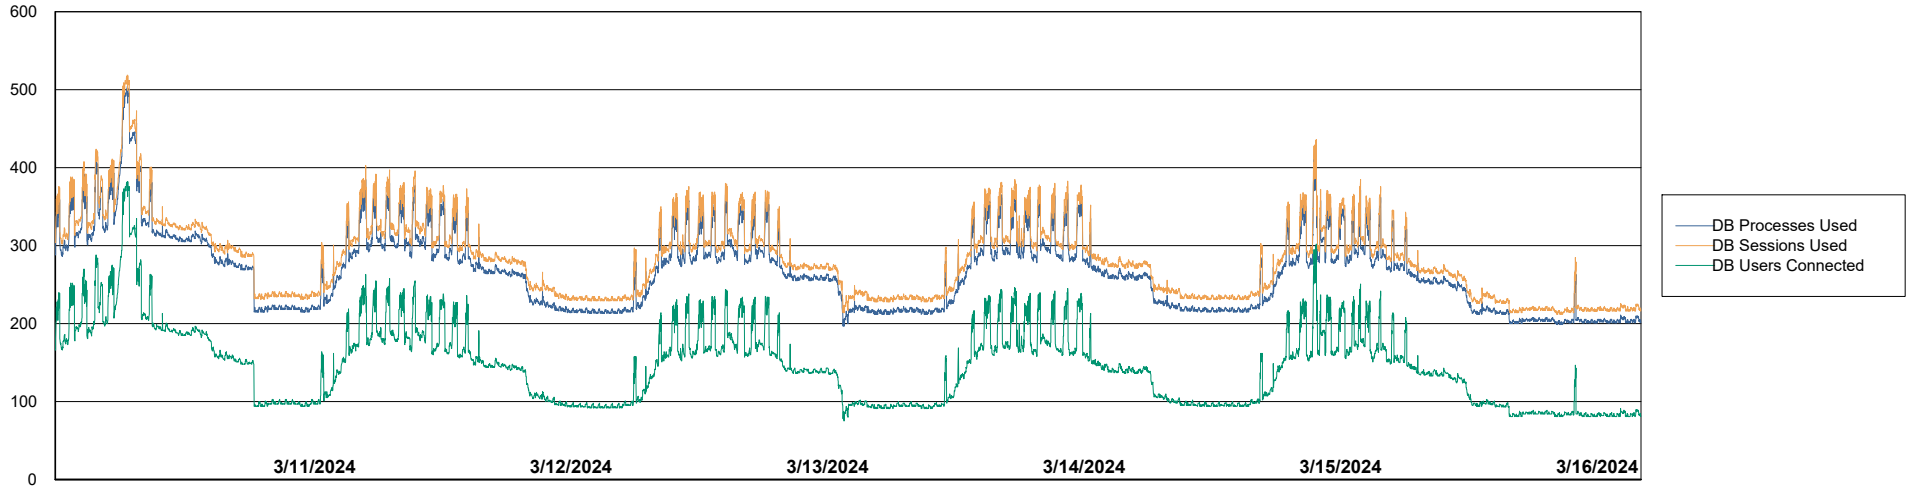

Harddisk Usage BNL_PRD_vm-absa03

	Free disk space on C: (%)	Total disk space on C: (Gb)	Used disk space on C: (Gb)	Free disk space on D: (%)	Total disk space on D: (Gb)	Used disk space on D: (Gb)	Free disk space on E: (%)	Total disk space on E: (Gb)	Used disk space on E: (Gb)
3/16/2024	69	127	40	32	127	86	92	64	5
3/15/2024	70	127	39	32	127	86	92	64	5
3/14/2024	70	127	39	32	127	86	92	64	5
3/13/2024	70	127	39	33	127	86	92	64	5
3/12/2024	70	127	39	33	127	86	92	64	5
3/11/2024	70	127	39	33	127	86	92	64	5
3/10/2024	70	127	39	33	127	86	92	64	5

Weekly SLA Customer Report

Customer BNL_Production
Database ID 83

Database Performance BNLDB_Production

Weekly SLA Customer Report

Customer BNL_Production
Database ID 83

Database Performance BNLDB_Standby

DB Processes Max 1,000
DB Processes Max 4
DB Processes Max 0