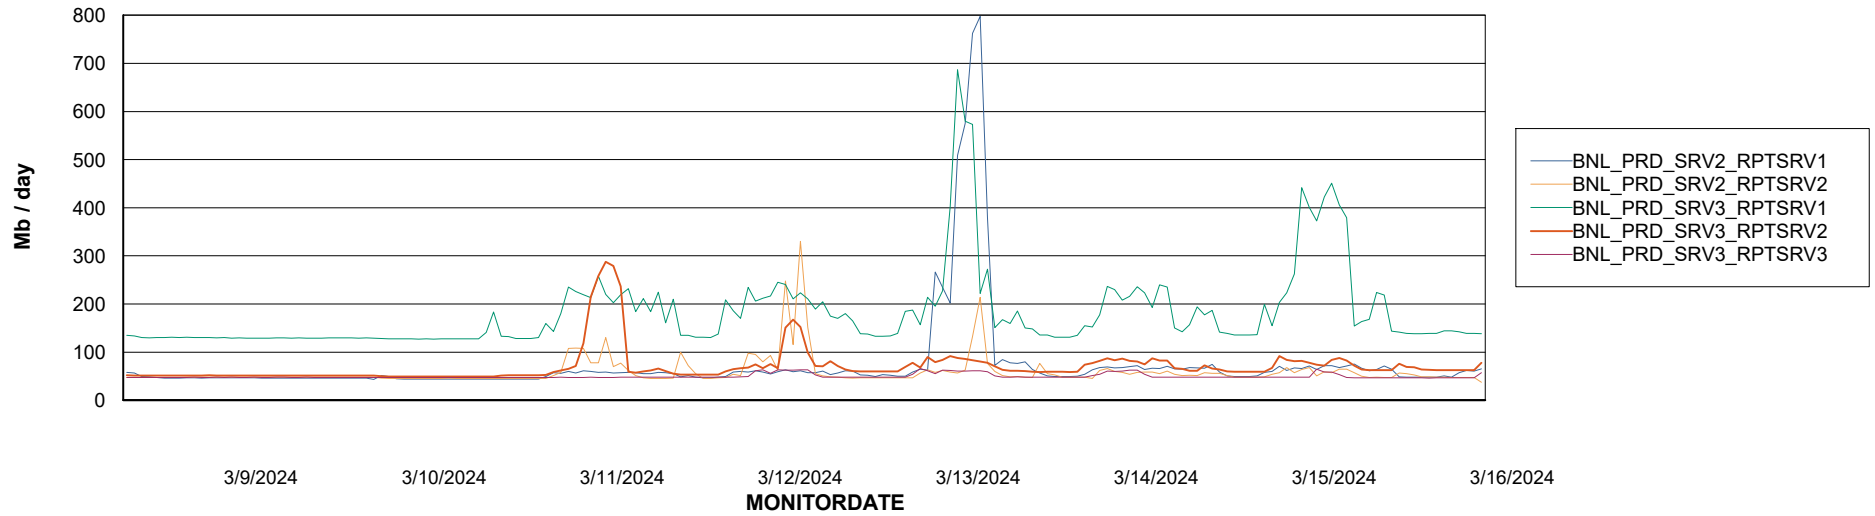

Avg memory used per ABS Server Service

Avg users per day per ABS server

Weekly SLA Customer Report

Customer BNL_Production
Database ID 83

ABSSolute Web Component Services

Avg memory used per ReportServer Service