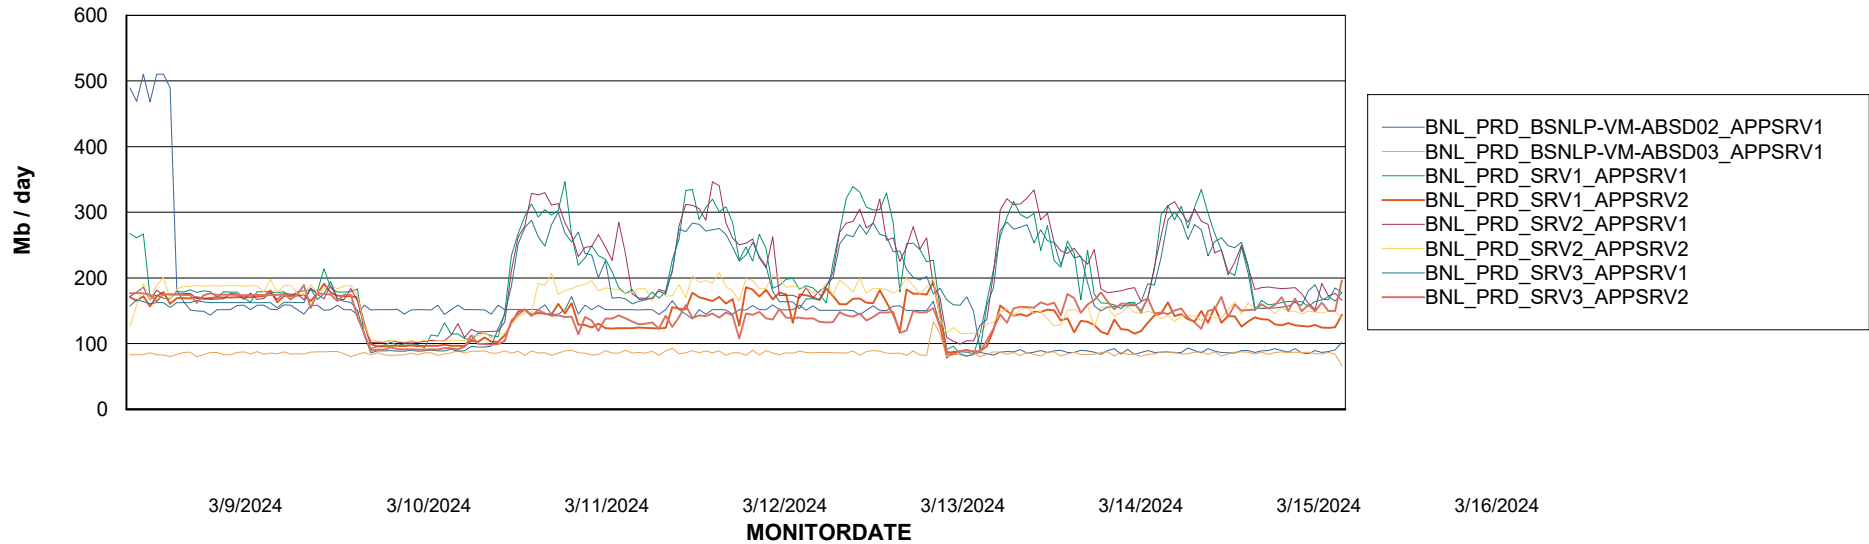

ABSSolute Application Server Services

Avg memory used per ABS Server Service