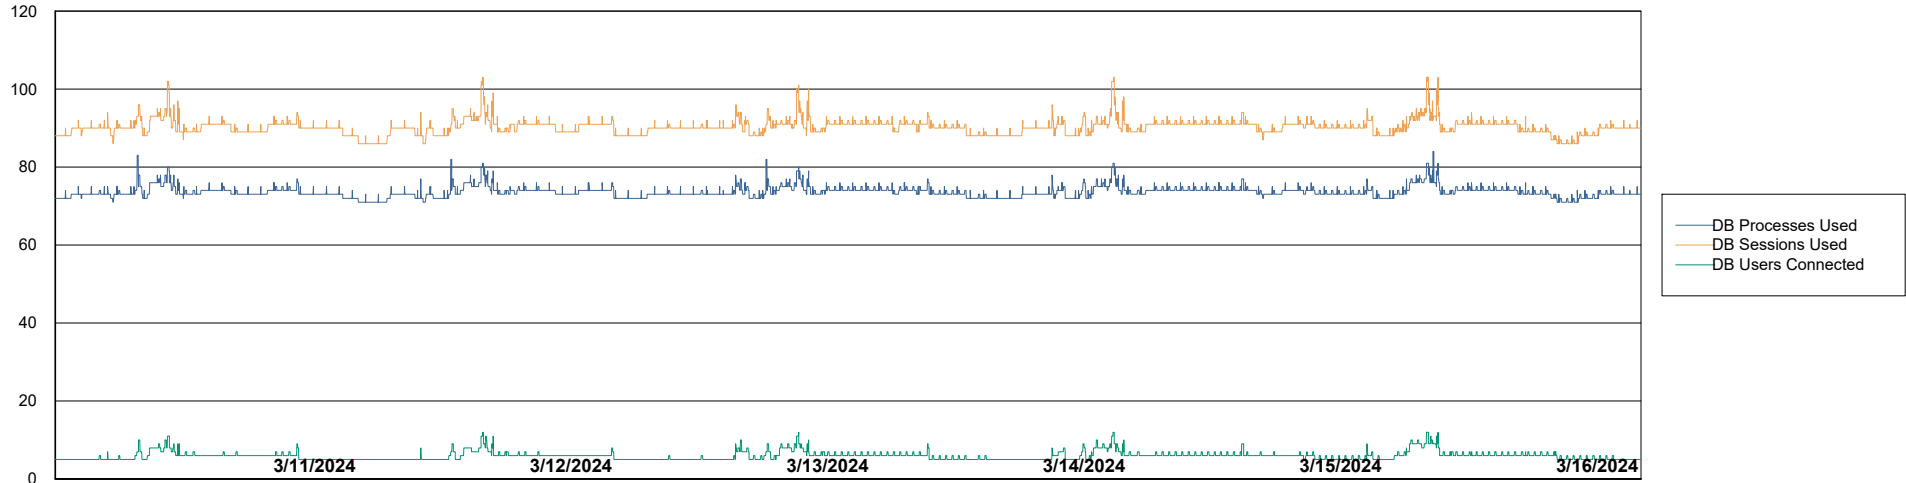

Database Performance AUJ_BI2_DB