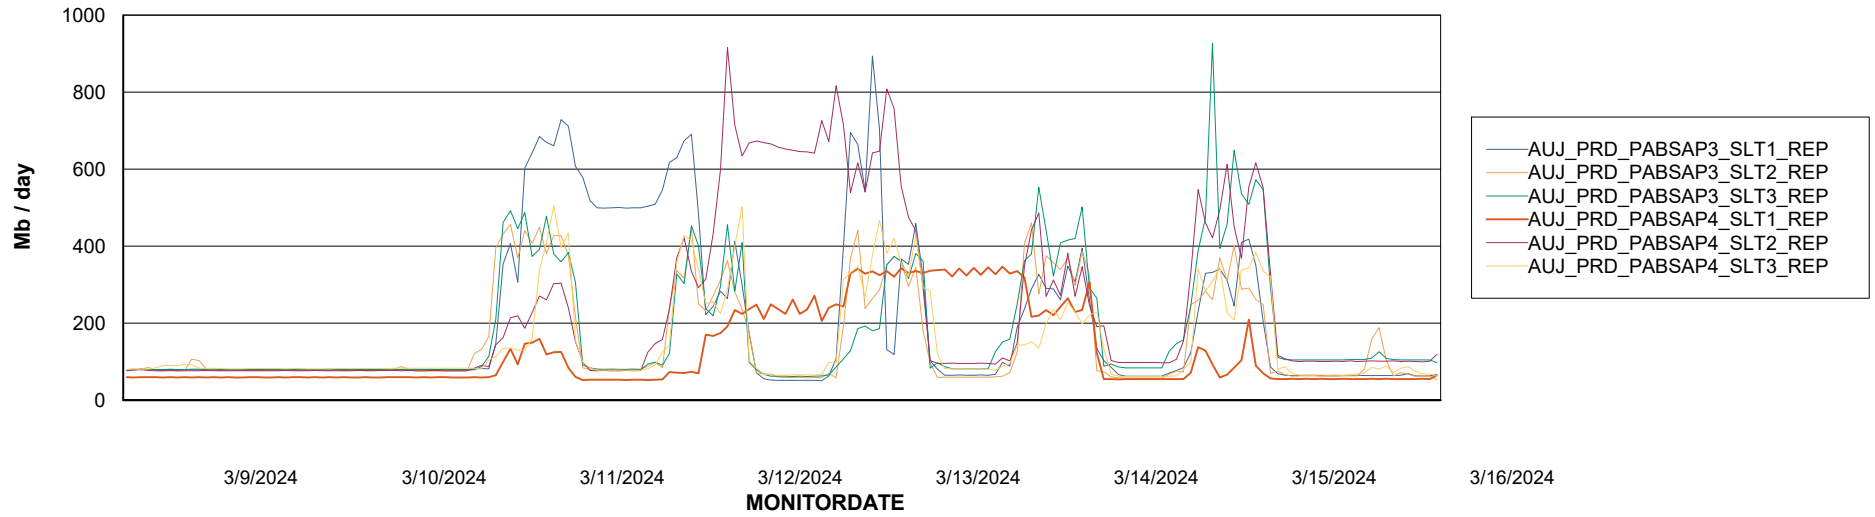

ABSSolute Application ReportServer Services

Avg memory used per ReportServer Service