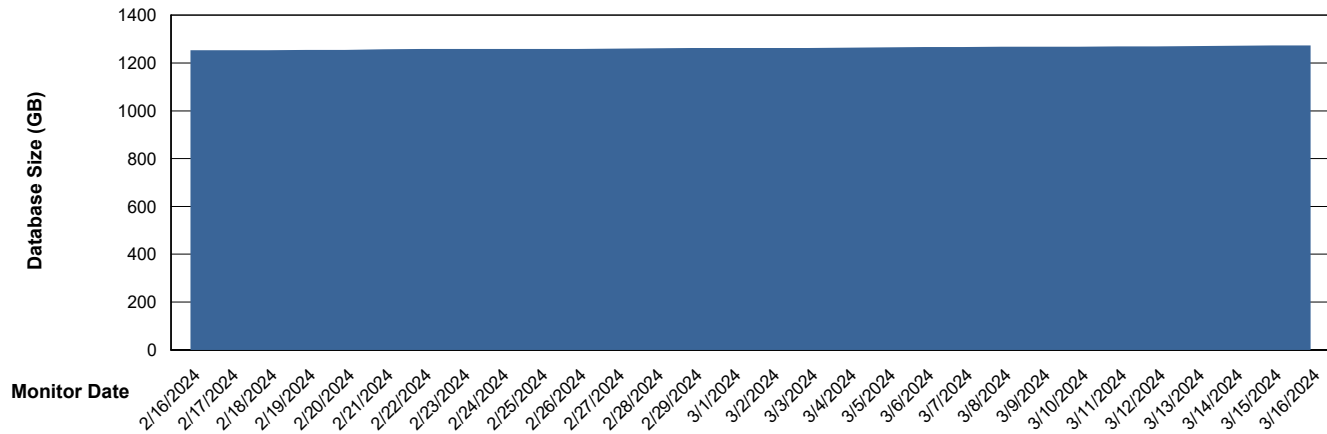

DATABASE SIZE AUJ_DB2_Primary

Database growth over last month