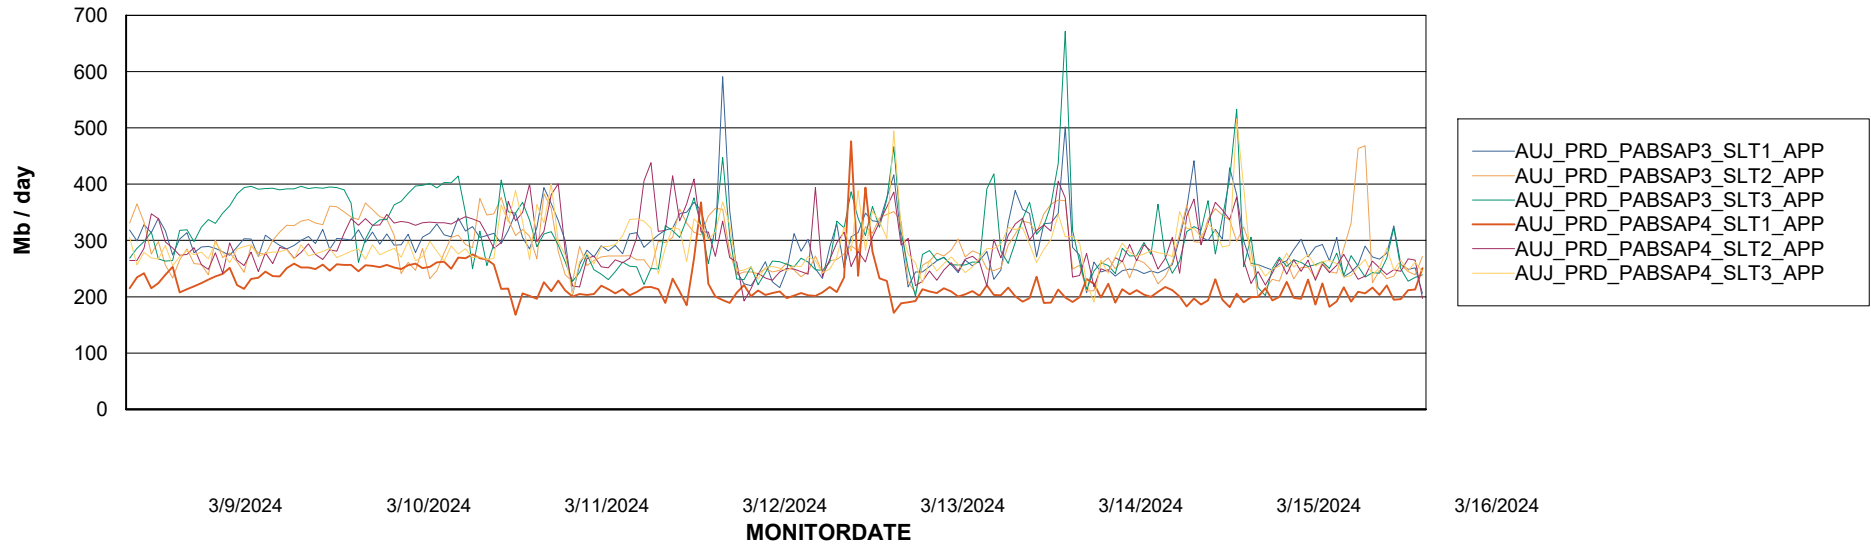

ABSSolute Application Server Services

Avg memory used per ABS Server Service