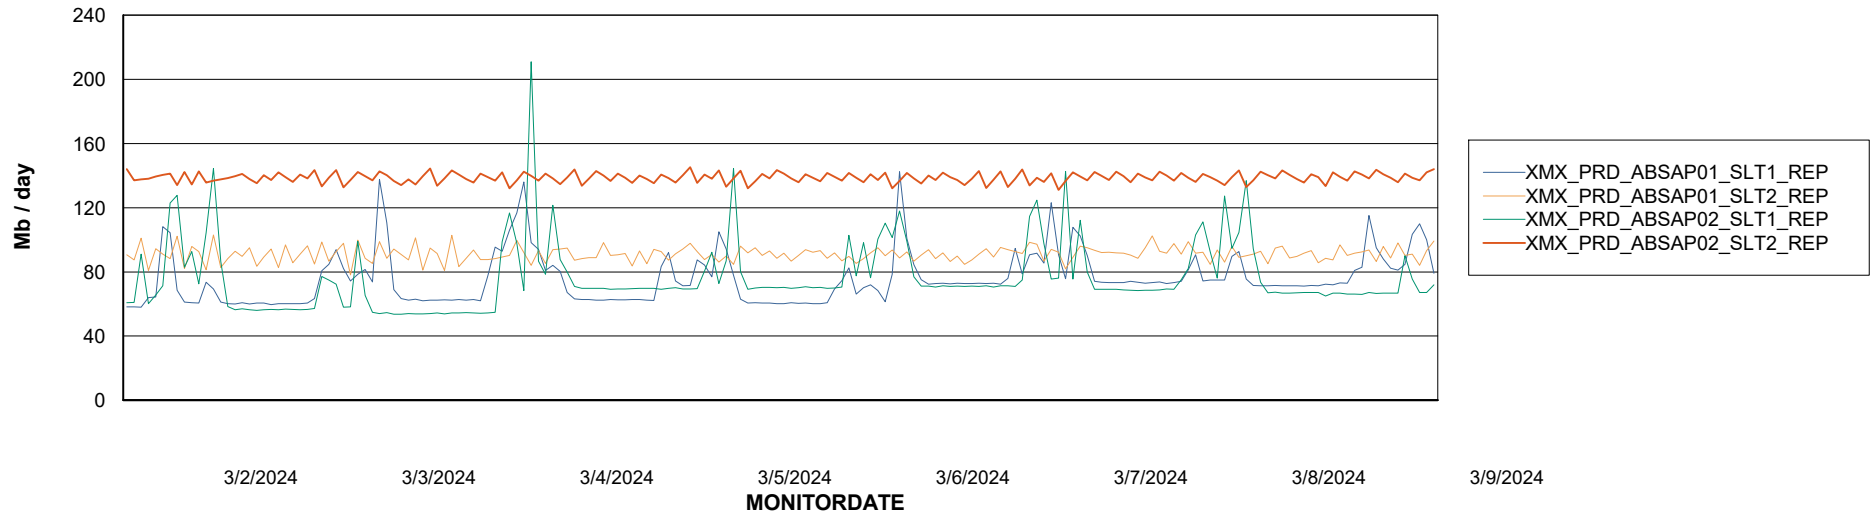

ABSSolute Application ReportServer Services

Avg memory used per ReportServer Service