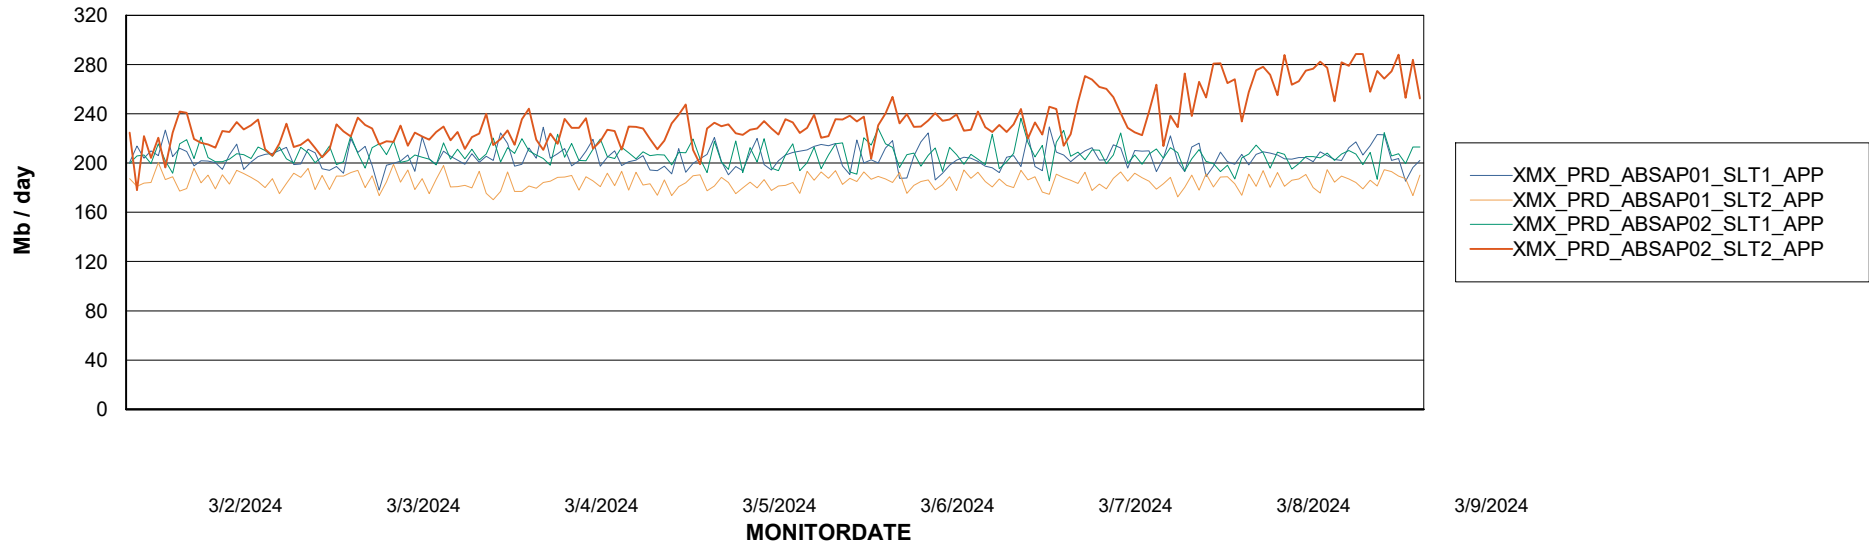

ABSSolute Application Server Services

Avg memory used per ABS Server Service