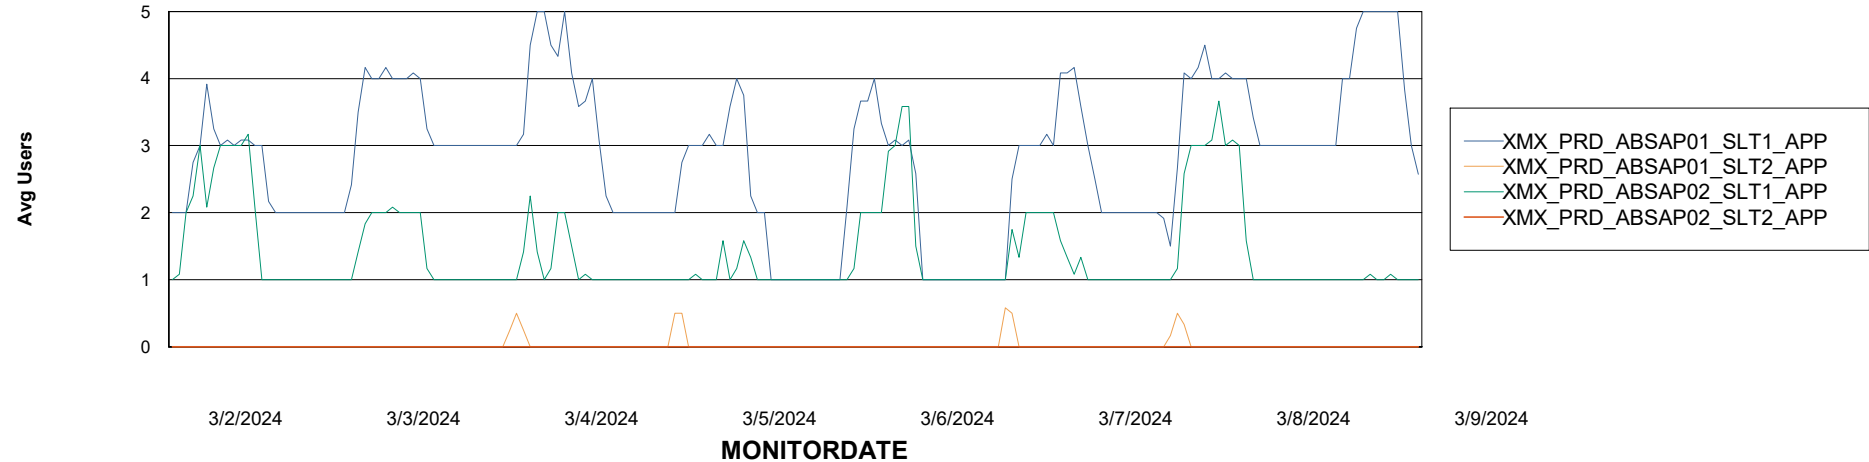

Database Tablespace XMX_PROD_ABSDB01_PRDB_ABS1

Date	Tablespace Name	Filesize (Gb)	Usedsize (Gb)	Percentage free
3/9/2024	ABSDATA	8	5	32
	INDX	8	0	100
3/8/2024	ABSDATA	8	5	33
	INDX	8	0	100
3/7/2024	ABSDATA	8	5	33
	INDX	8	0	100
3/6/2024	ABSDATA	6	5	11
	INDX	8	0	100
3/5/2024	ABSDATA	6	5	12
	INDX	8	0	100
3/4/2024	ABSDATA	6	5	13
	INDX	8	0	100
3/3/2024	ABSDATA	6	5	13
	INDX	8	0	100

Weekly SLA Customer Report

Customer XMX Production (24/7)
Database ID 146

Standby Database Health XMX Production (24/7)

Recovery lag for last 7 days

Weekly SLA Customer Report

Customer XMX Production (24/7)
Database ID 146

ABSSolute Application Server Services

Avg memory used per ABS Server Service

Avg users per day per ABS server

Weekly SLA Customer Report

Customer XMX Production (24/7)
Database ID 146

ABSSolute Application ReportServer Services