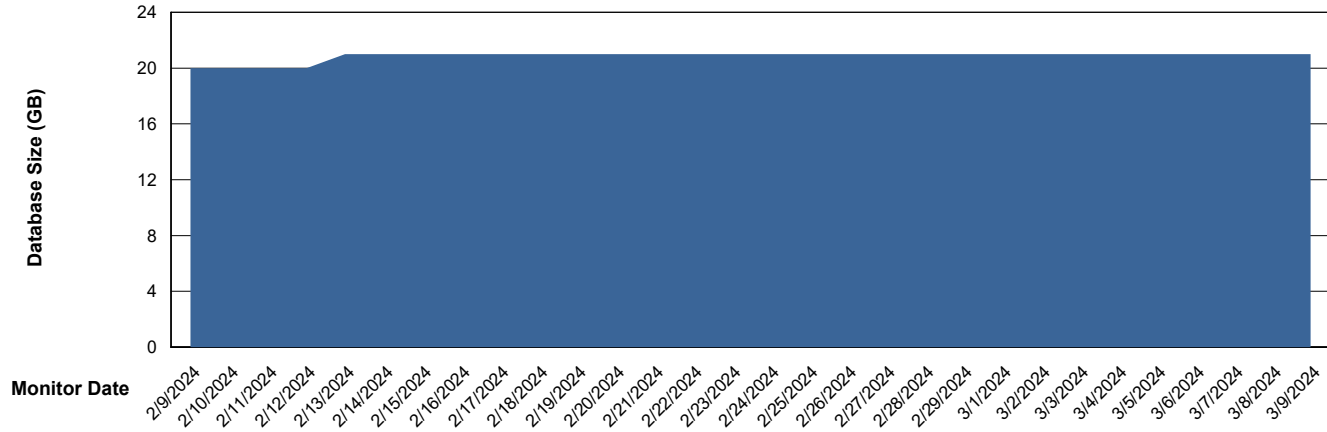

DB Processes Max 0
DB Processes Max 1,000
DB Processes Max 4

Weekly SLA Customer Report

Customer XMX Production (24/7)
 Database ID 146

DATABASE SIZE XMX_PROD_ABSDB01_PRDB_ABS1

Database growth over last month

Database Tablespace XMX_PROD_ABSDB01_PRDB_ABS1

Date	Tablespace Name	Filesize (Gb)	Usedsize (Gb)	Percentage free
3/9/2024	ABSDATA	8	5	32
	INDX	8	0	100
3/8/2024	ABSDATA	8	5	33
	INDX	8	0	100
3/7/2024	ABSDATA	8	5	33
	INDX	8	0	100
3/6/2024	ABSDATA	6	5	11
	INDX	8	0	100
3/5/2024	ABSDATA	6	5	12
	INDX	8	0	100
3/4/2024	ABSDATA	6	5	13
	INDX	8	0	100
3/3/2024	ABSDATA	6	5	13
	INDX	8	0	100