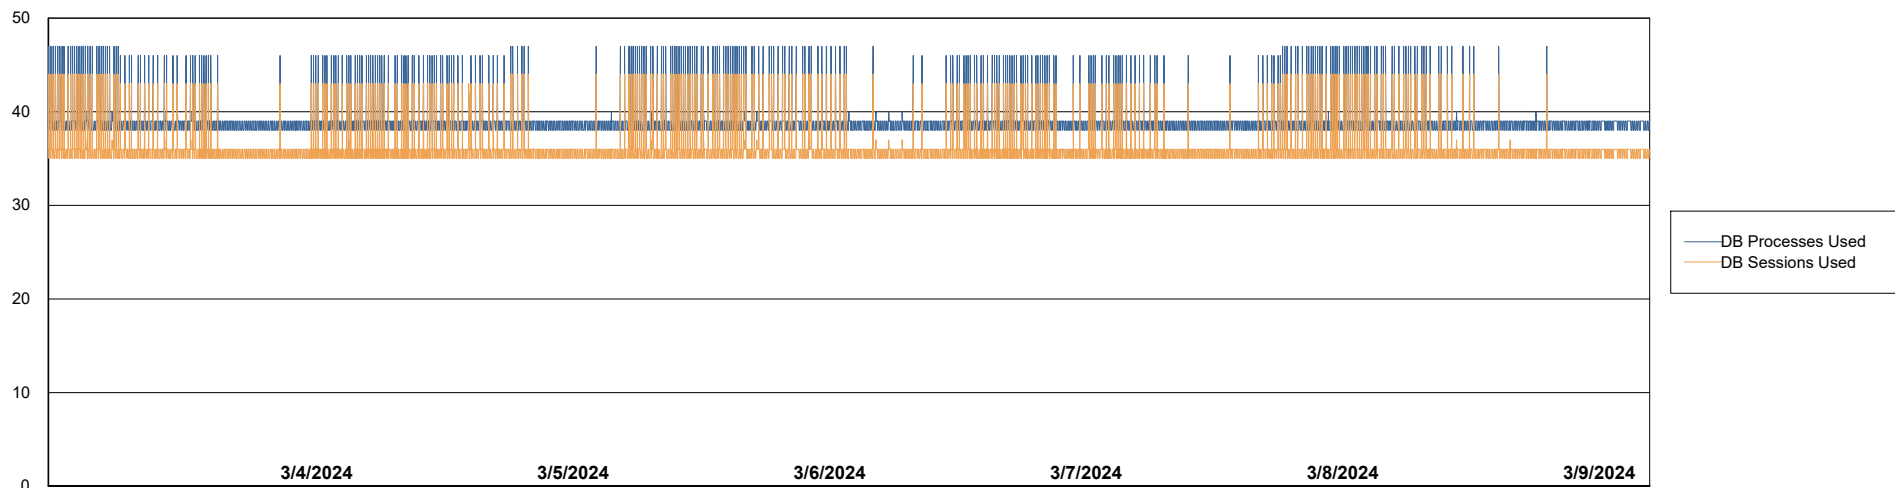

Database Performance VOS_PRD_ABSORA2-2022_HSBABS1

DB Processes Max 1,000