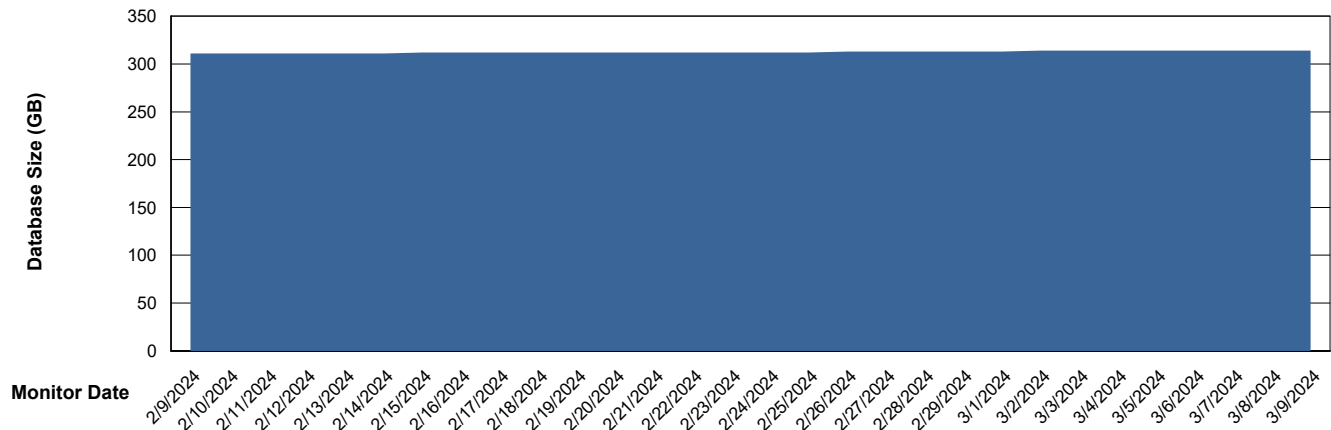

DATABASE SIZE VOS_PRD_ABSORA1-2022_ABS1

Database growth over last month