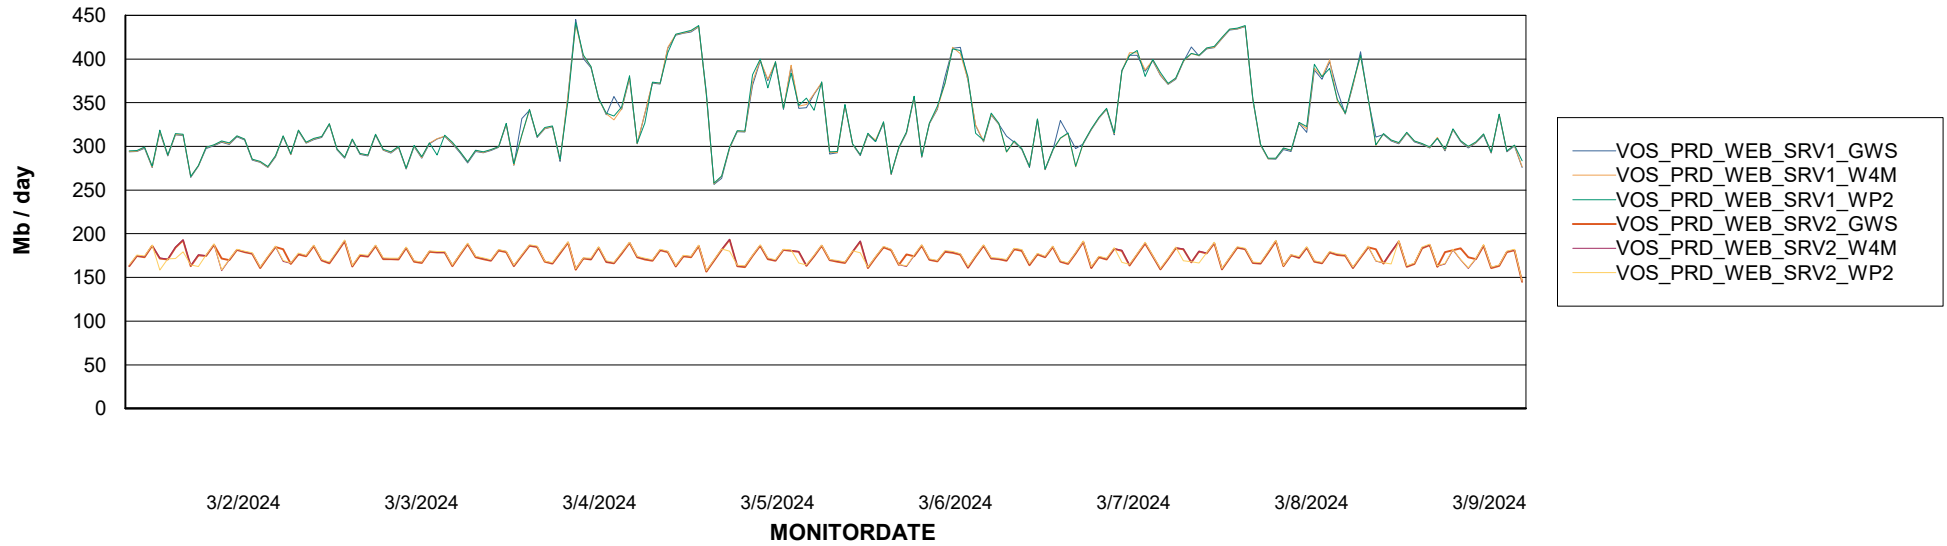

ABSSolute Web Component Services

Avg memory used per ABS Web component