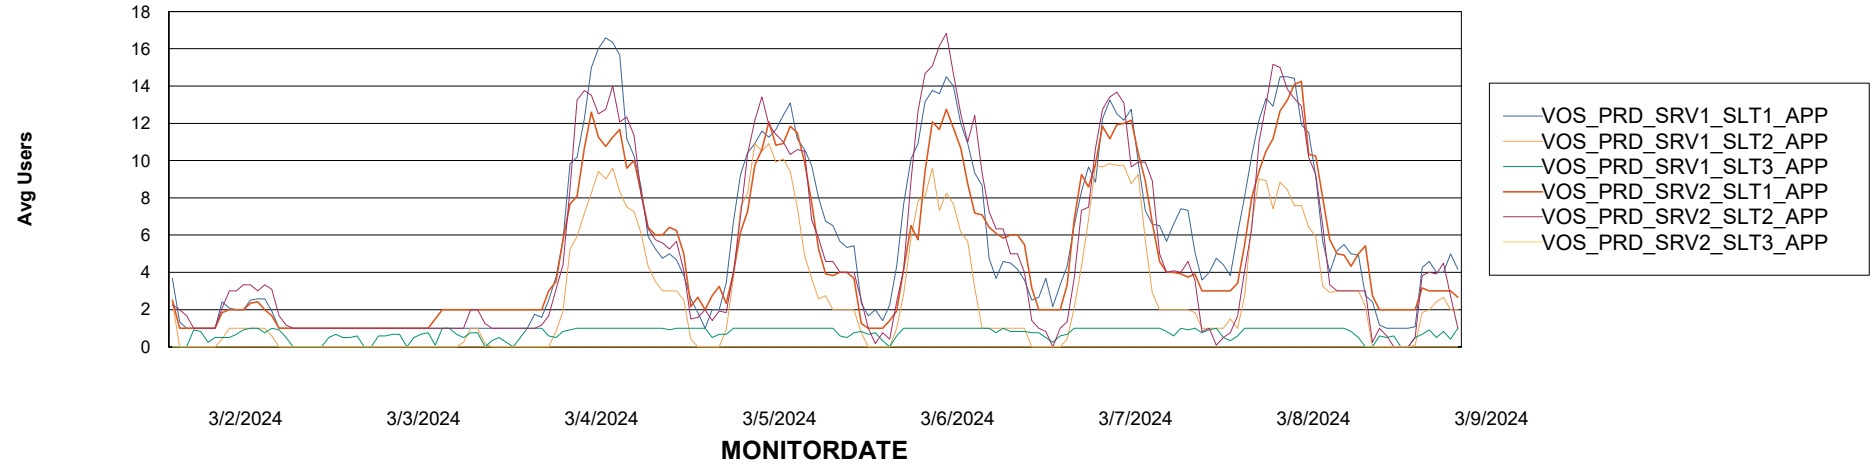

Avg users per day per ABS server