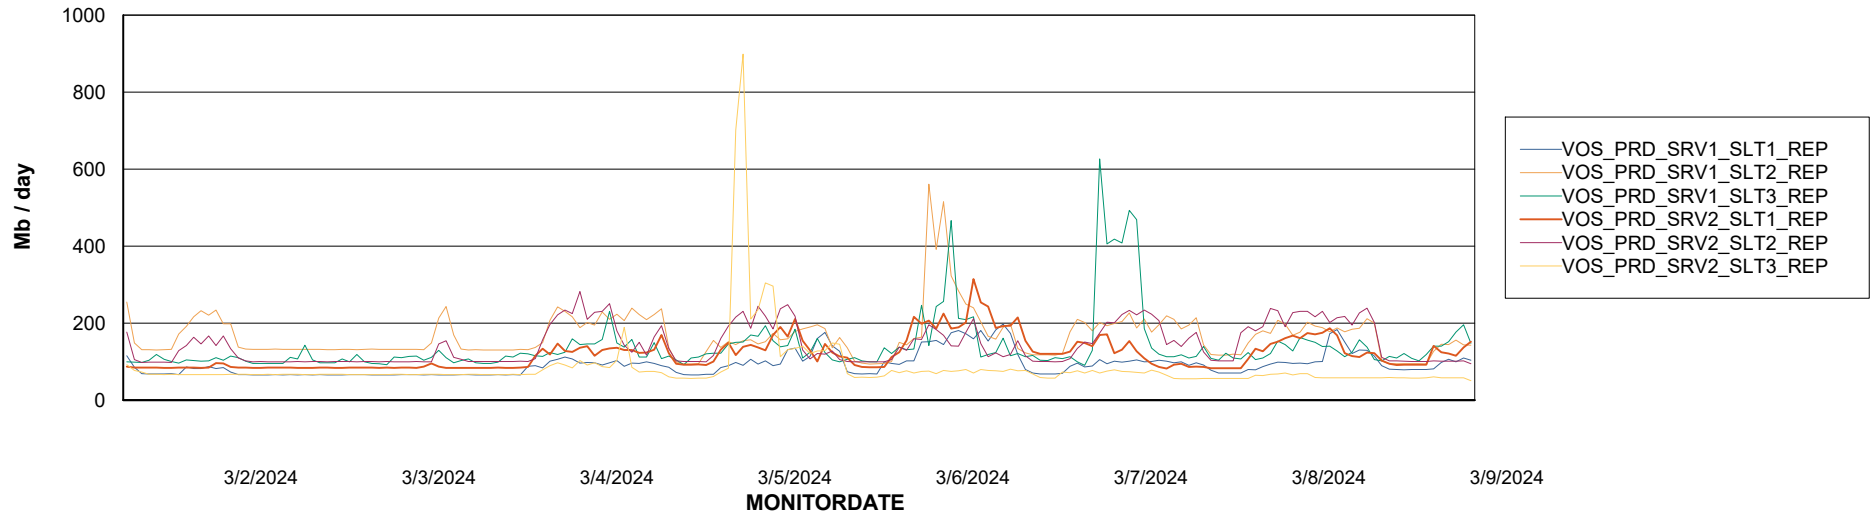

Avg memory used per ABS Server Service

Avg users per day per ABS server

Weekly SLA Customer Report

Customer VOS_Production
Database ID 143

ABSSolute Application ReportServer Services

Avg memory used per ReportServer Service