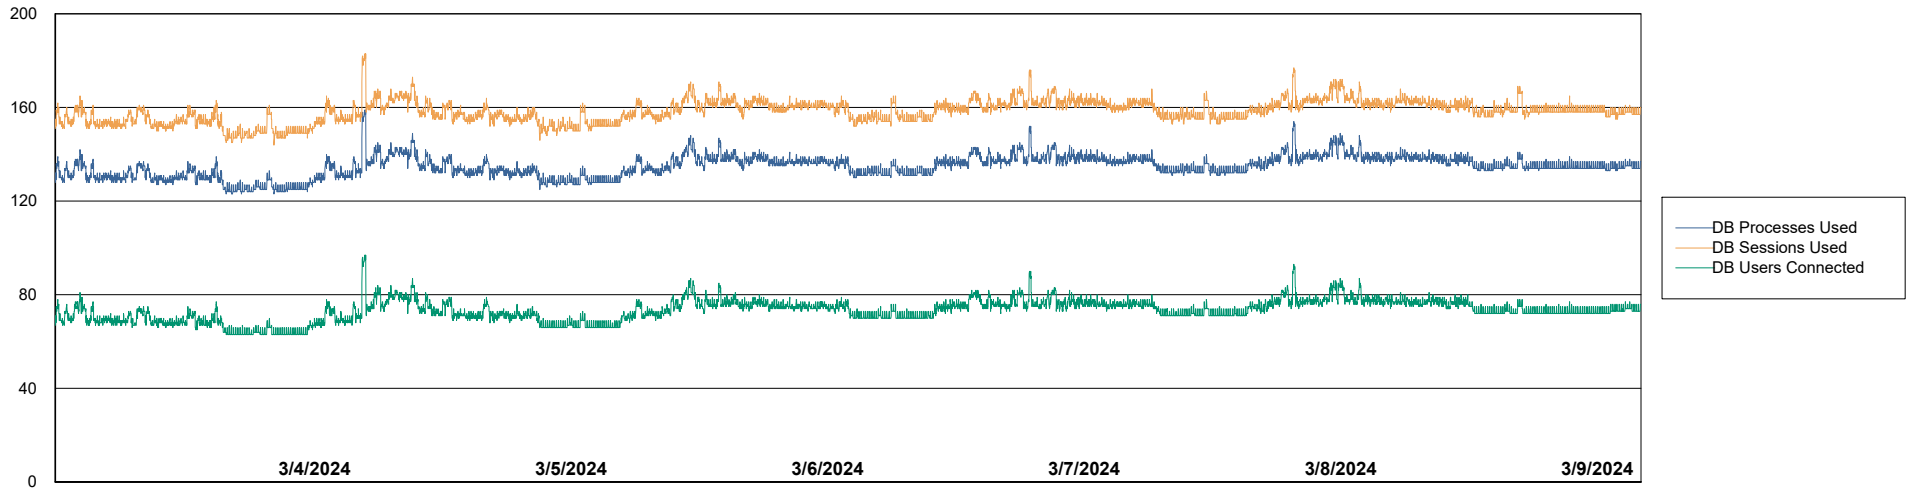

Weekly SLA Customer Report

Customer VOS_Production
Database ID 143

Database Performance VOS_PRD_ABSBI-2018_ABS1

Weekly SLA Customer Report

Customer VOS_Production
Database ID 143

Database Performance VOS_PRD_ABSORA1-2022_ABS1