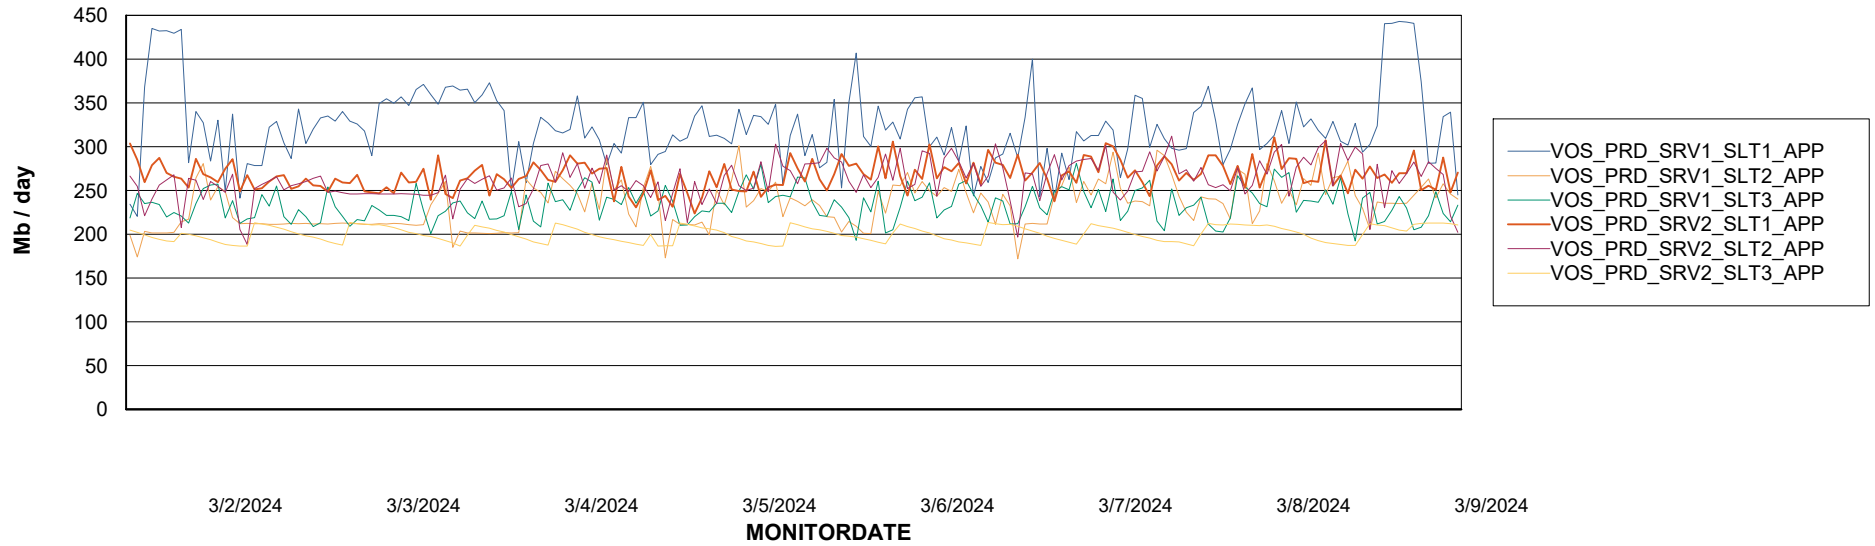

ABSSolute Application Server Services

Avg memory used per ABS Server Service