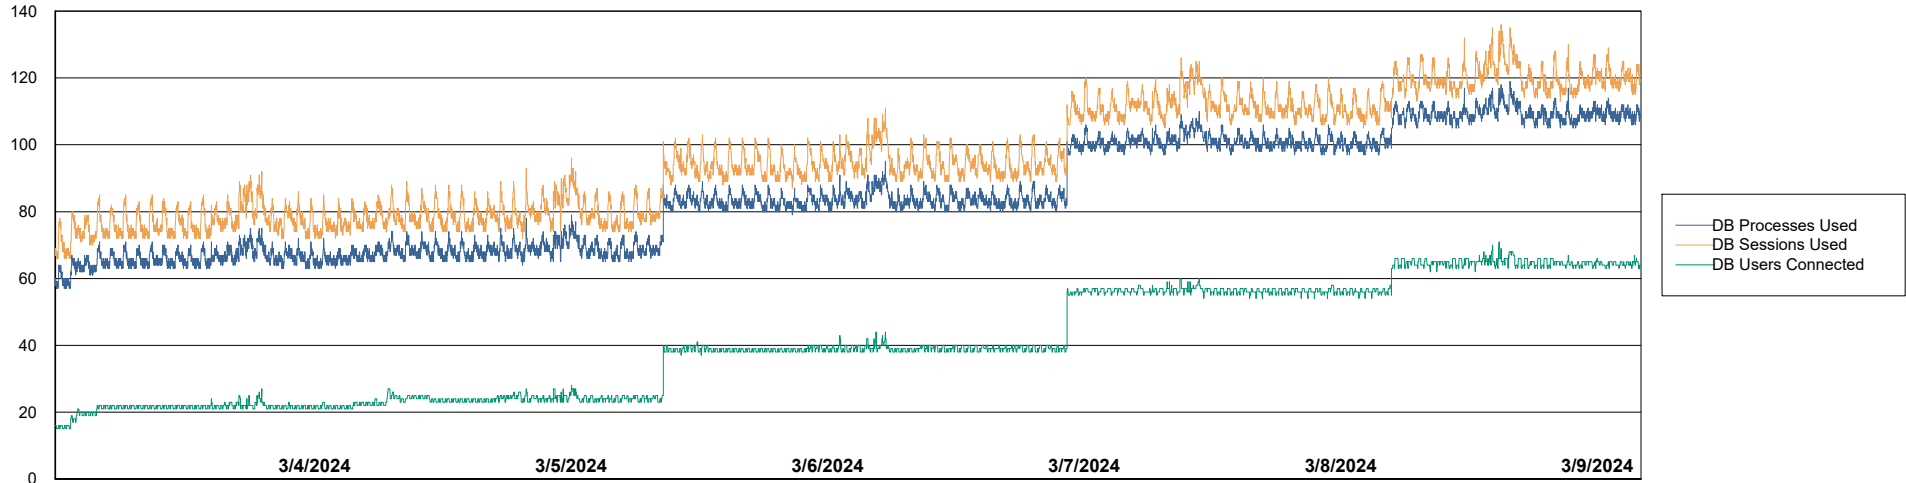

Database Performance VOS_PRD_ABSBI-2018_ABS1