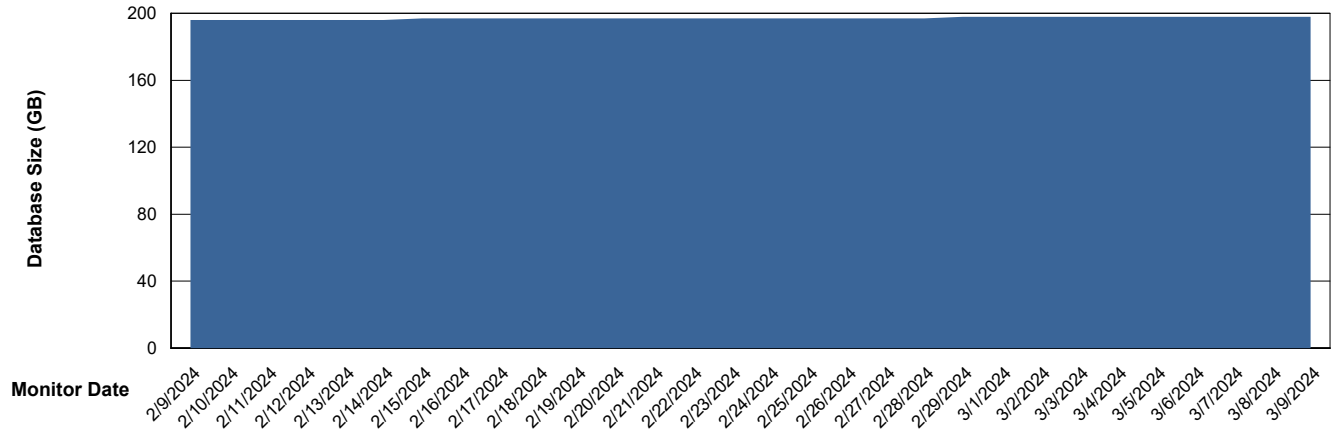

DATABASE SIZE VOS_PRD_ABSBI-2018_ABS1

Database growth over last month