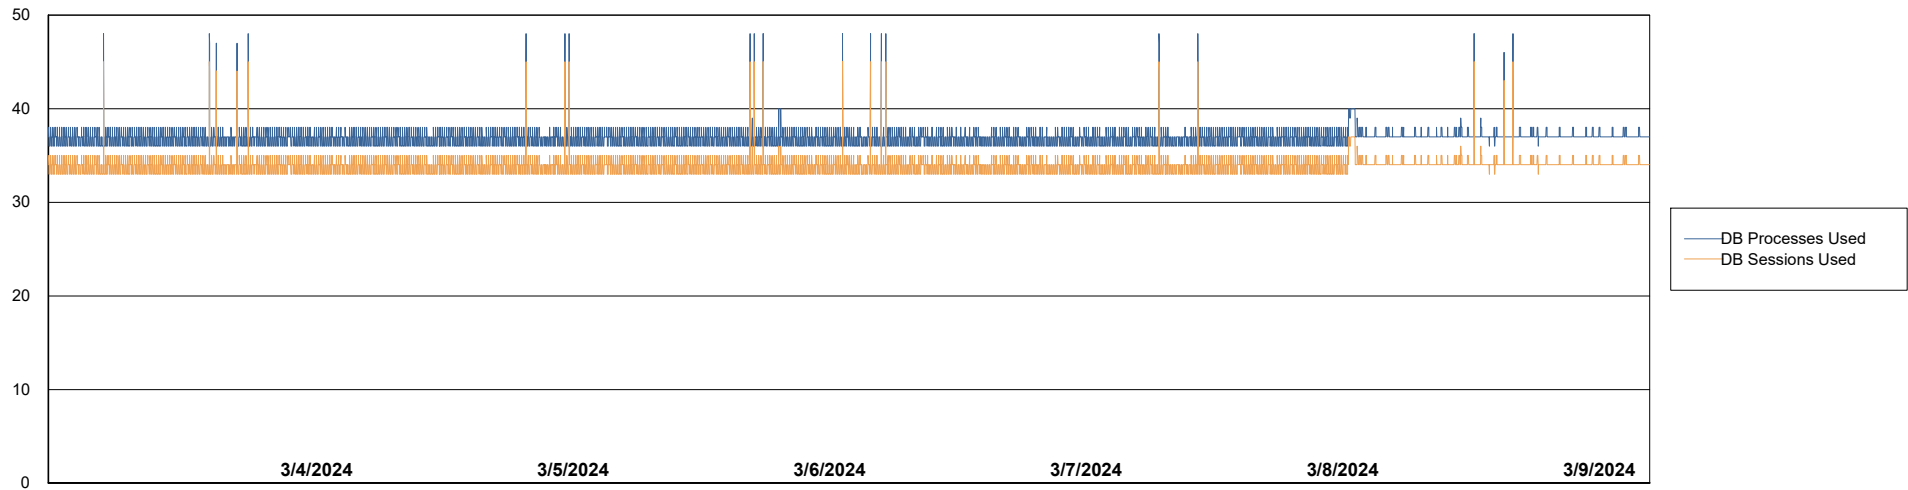

Weekly SLA Customer Report

Customer VEN_Production
Database ID 35

Database Performance VENDB_Production_ABS1

Weekly SLA Customer Report

Customer VEN_Production
Database ID 35

Database Performance VENDB_Standby_ABS1_SB

DB Processes Max 300

Weekly SLA Customer Report

Customer VEN_Production
 Database ID 35

DATABASE SIZE VENDB_Production_ABS1

Database growth over last month

Database Tablespace VENDB_Production_ABS1

Date	Tablespace Name	Filesize (Gb)	Usedsize (Gb)	Percentage free
3/9/2024	ABSDATA	226	188	17
	INDX	216	176	18
3/8/2024	ABSDATA	226	188	17
	INDX	216	176	18
3/7/2024	ABSDATA	224	188	16
	INDX	216	176	18
3/6/2024	ABSDATA	224	188	16
	INDX	216	176	18
3/5/2024	ABSDATA	224	188	16
	INDX	216	176	18
3/4/2024	ABSDATA	224	188	16
	INDX	216	176	18
3/3/2024	ABSDATA	224	188	16
	INDX	216	176	19