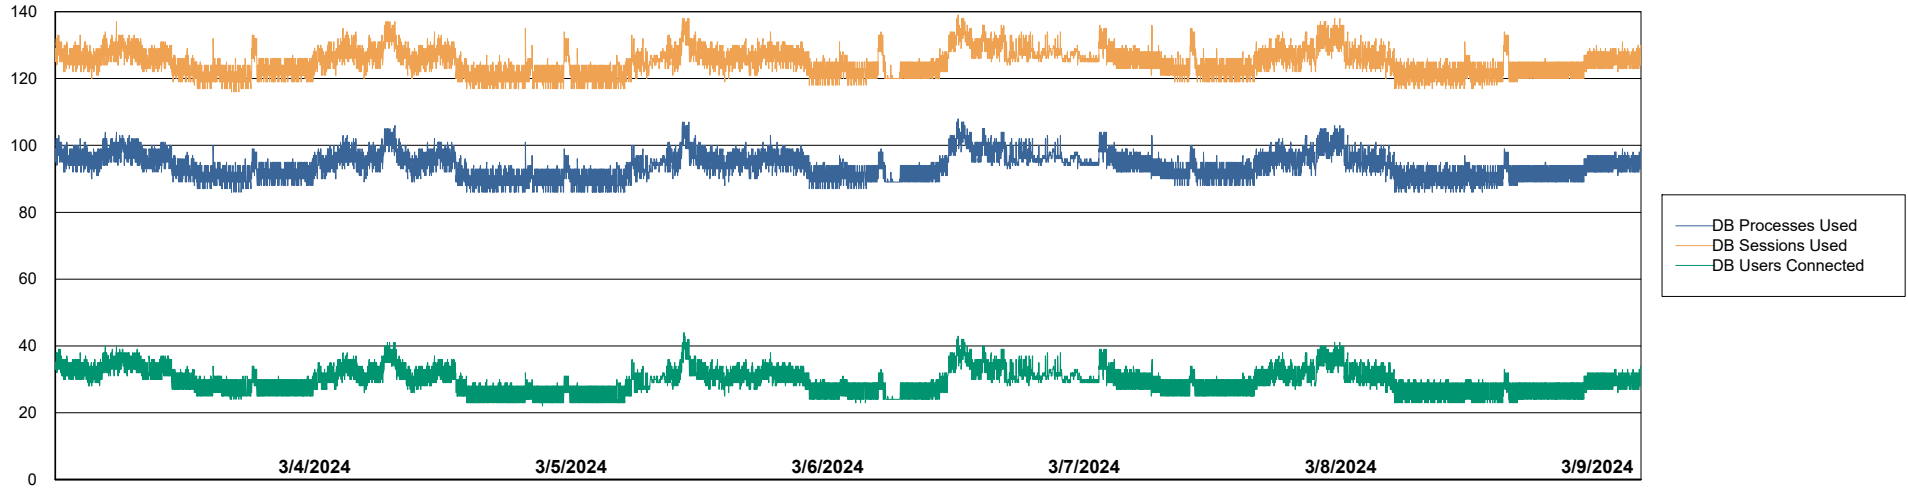

Harddisk Usage VEN_PRD_VENABS07_SB-DB

	Free disk space on C: (%)	Total disk space on C: (Gb)	Used disk space on C: (Gb)	Free disk space on D: (%)	Total disk space on D: (Gb)	Used disk space on D: (Gb)	Free disk space on E: (%)	Total disk space on E: (Gb)	Used disk space on E: (Gb)
3/9/2024	36	102	65	17	1,000	826	86	400	56
3/8/2024	36	102	65	17	1,000	825	86	400	56
3/7/2024	36	102	65	18	1,000	824	85	400	61
3/6/2024	36	102	65	18	1,000	824	86	400	56
3/5/2024	36	102	65	18	1,000	824	86	400	56
3/4/2024	35	102	66	18	1,000	824	87	400	54
3/3/2024	35	102	67	18	1,000	824	87	400	52

Weekly SLA Customer Report

Customer VEN_Production
Database ID 35

Database Performance VENDB_Production_ABS1

Weekly SLA Customer Report

Customer VEN_Production
Database ID 35

Database Performance VENDB_Standby_ABS1_SB