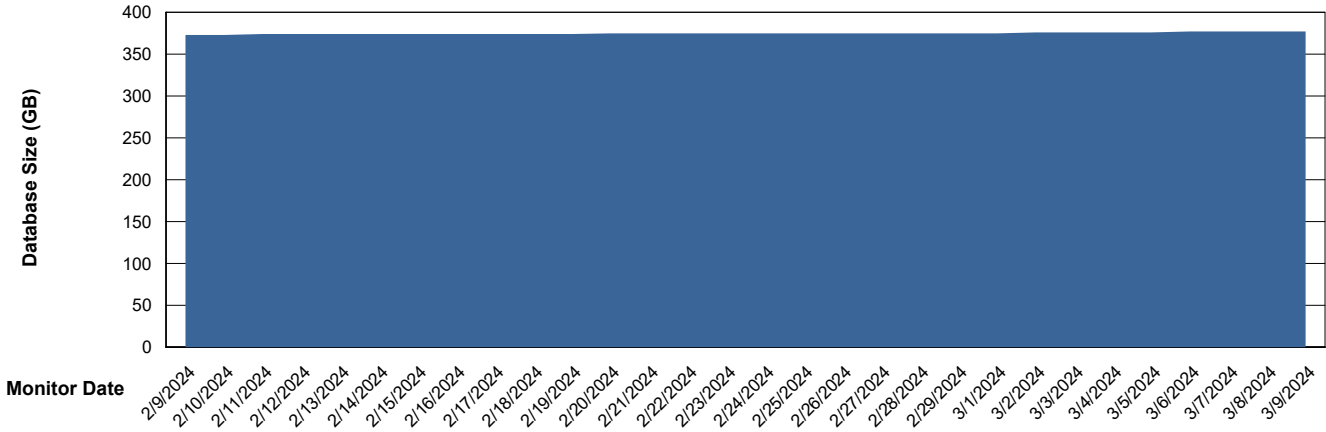

DB Processes Max 300

Weekly SLA Customer Report

Customer VEN_Production
 Database ID 35

DATABASE SIZE VENDB_Production_ABS1

Database growth over last month

Database Tablespace VENDB_Production_ABS1

Date	Tablespace Name	Filesize (Gb)	Usedsize (Gb)	Percentage free
3/9/2024	ABSDATA	226	188	17
	INDX	216	176	18
3/8/2024	ABSDATA	226	188	17
	INDX	216	176	18
3/7/2024	ABSDATA	224	188	16
	INDX	216	176	18
3/6/2024	ABSDATA	224	188	16
	INDX	216	176	18
3/5/2024	ABSDATA	224	188	16
	INDX	216	176	18
3/4/2024	ABSDATA	224	188	16
	INDX	216	176	18
3/3/2024	ABSDATA	224	188	16
	INDX	216	176	19

Weekly SLA Customer Report

Customer VEN_Production
Database ID 35

Standby Database Health VEN_Production

Recovery lag for last 7 days