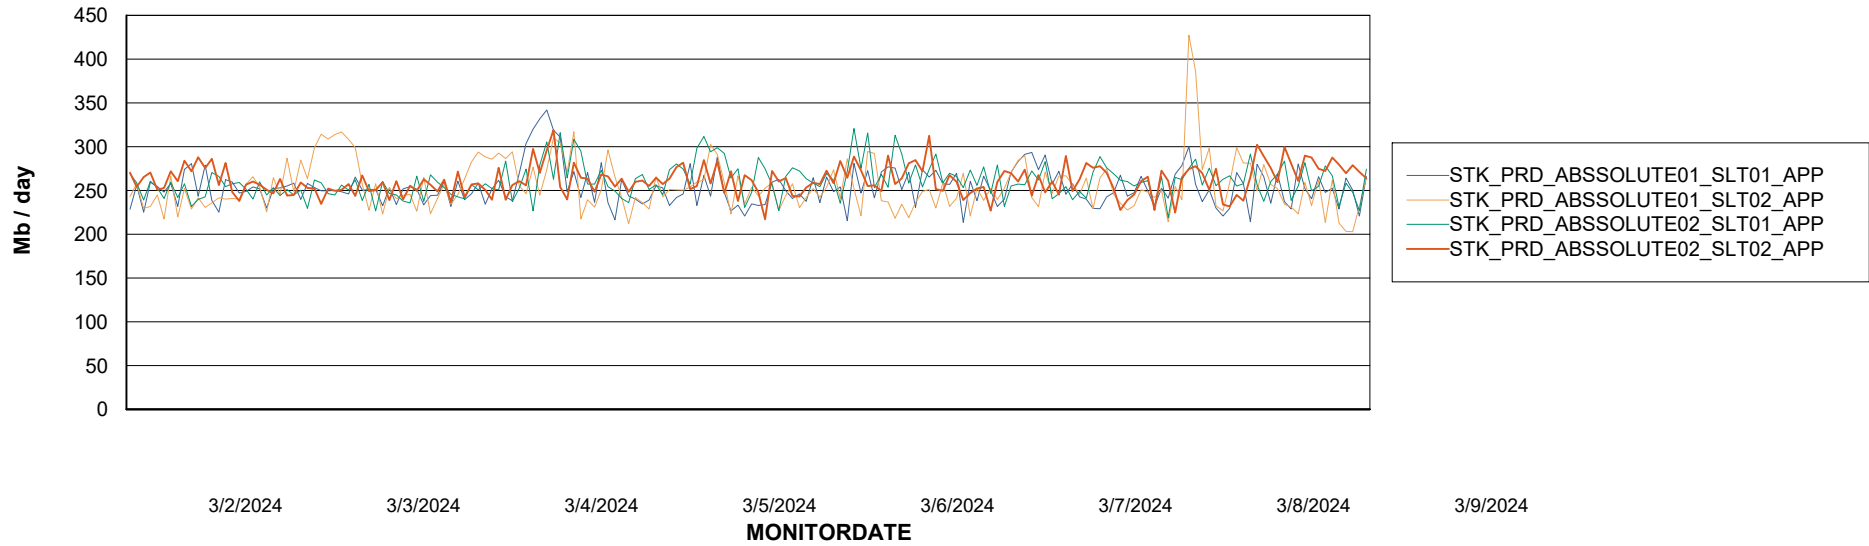

ABSSolute Application Server Services

Avg memory used per ABS Server Service