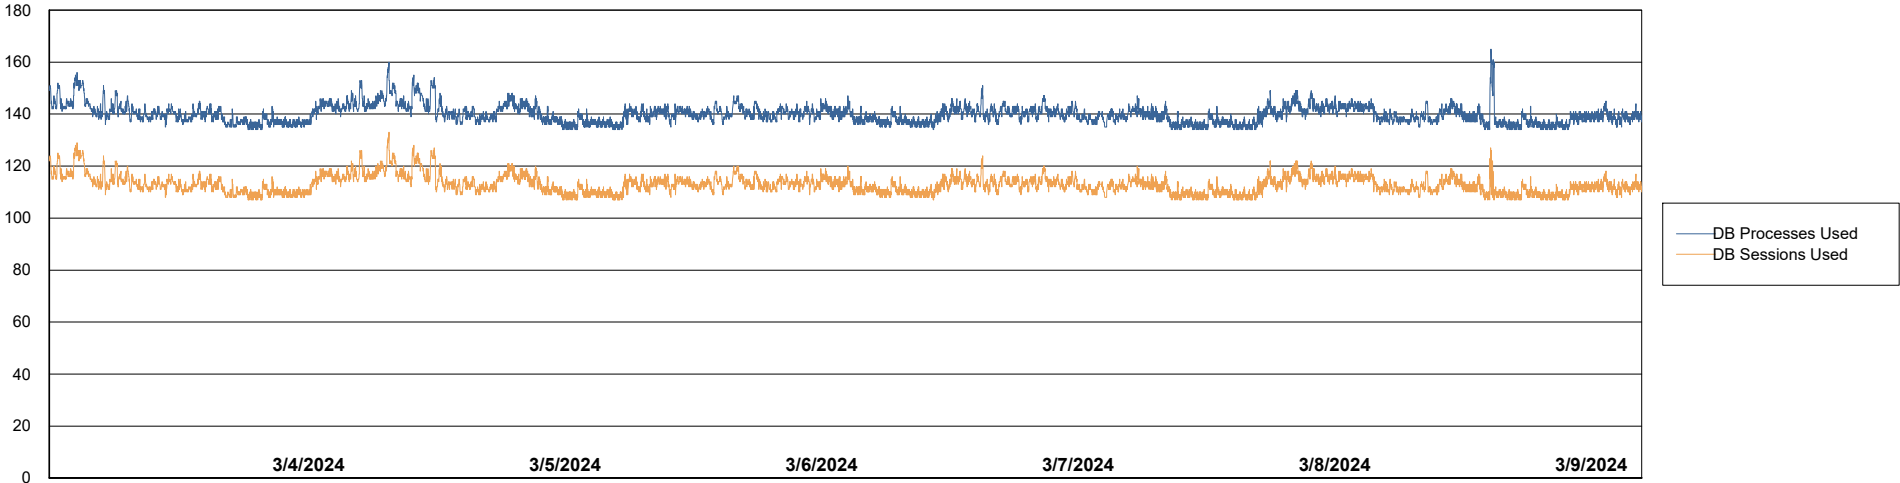

Database Performance STK_PRD_ABSDBORACLE01_ABS1

DB Processes Max 1,000