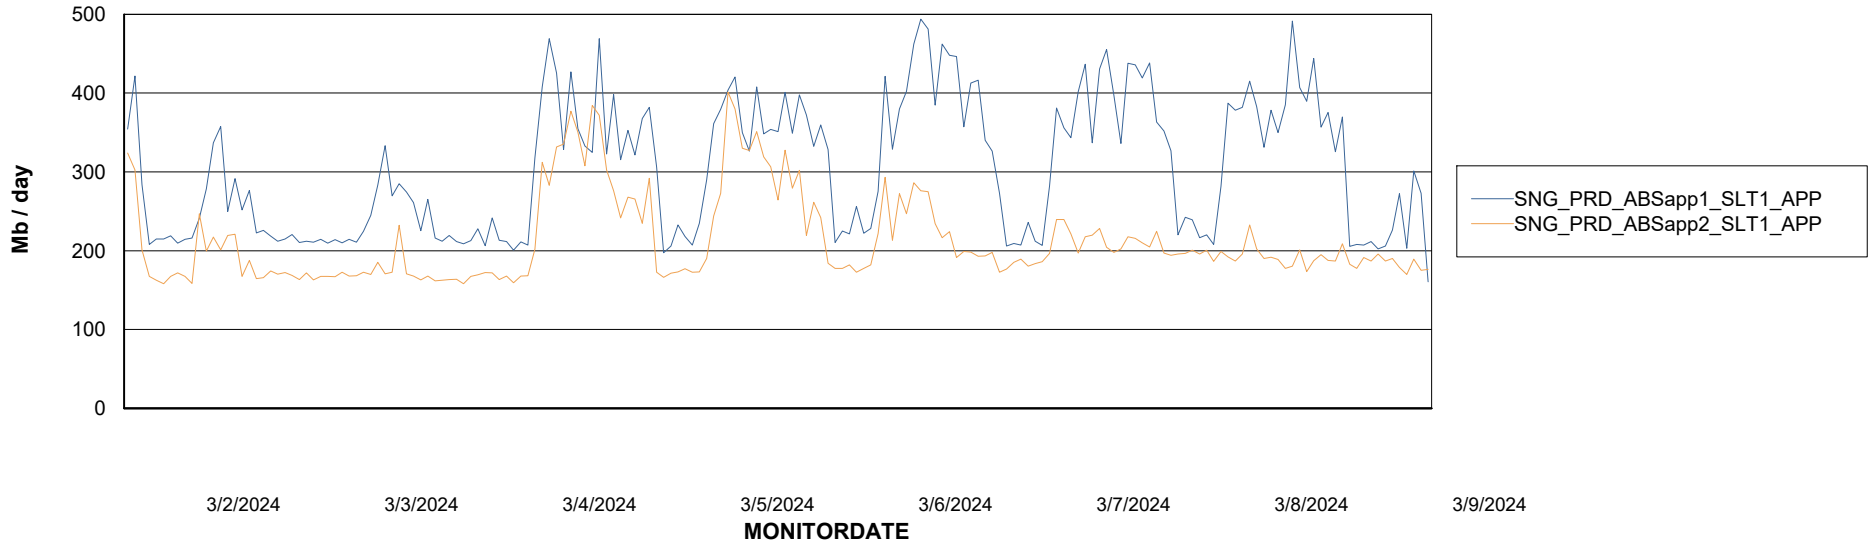

ABSSolute Application Server Services

Avg memory used per ABS Server Service