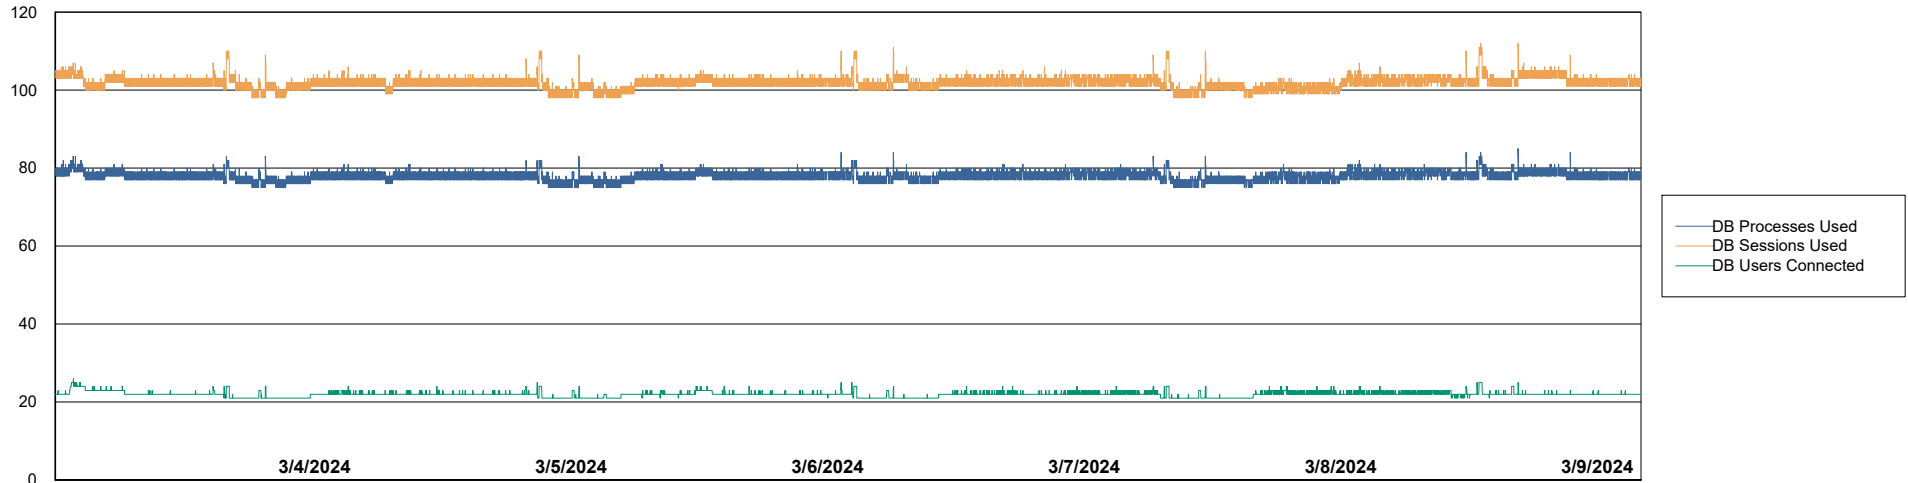

Weekly SLA Customer Report

Customer RSS Production
Database ID 52

Harddisk Usage RSS_PRD_SV1366

	Free disk space on C: (%)	Total disk space on C: (Gb)	Used disk space on C: (Gb)
3/9/2024	55	150	67
3/8/2024	55	150	67
3/7/2024	55	150	67
3/6/2024	55	150	67
3/5/2024	55	150	67
3/4/2024	55	150	67
3/3/2024	55	150	67

Weekly SLA Customer Report

Customer RSS Production
Database ID 52

Database Performance RSS_PRD_SV1364_PRD_ABS1

Weekly SLA Customer Report

Customer RSS Production
Database ID 52

Database Performance RSS_PRD_SV1365_PRD_HSBABS1