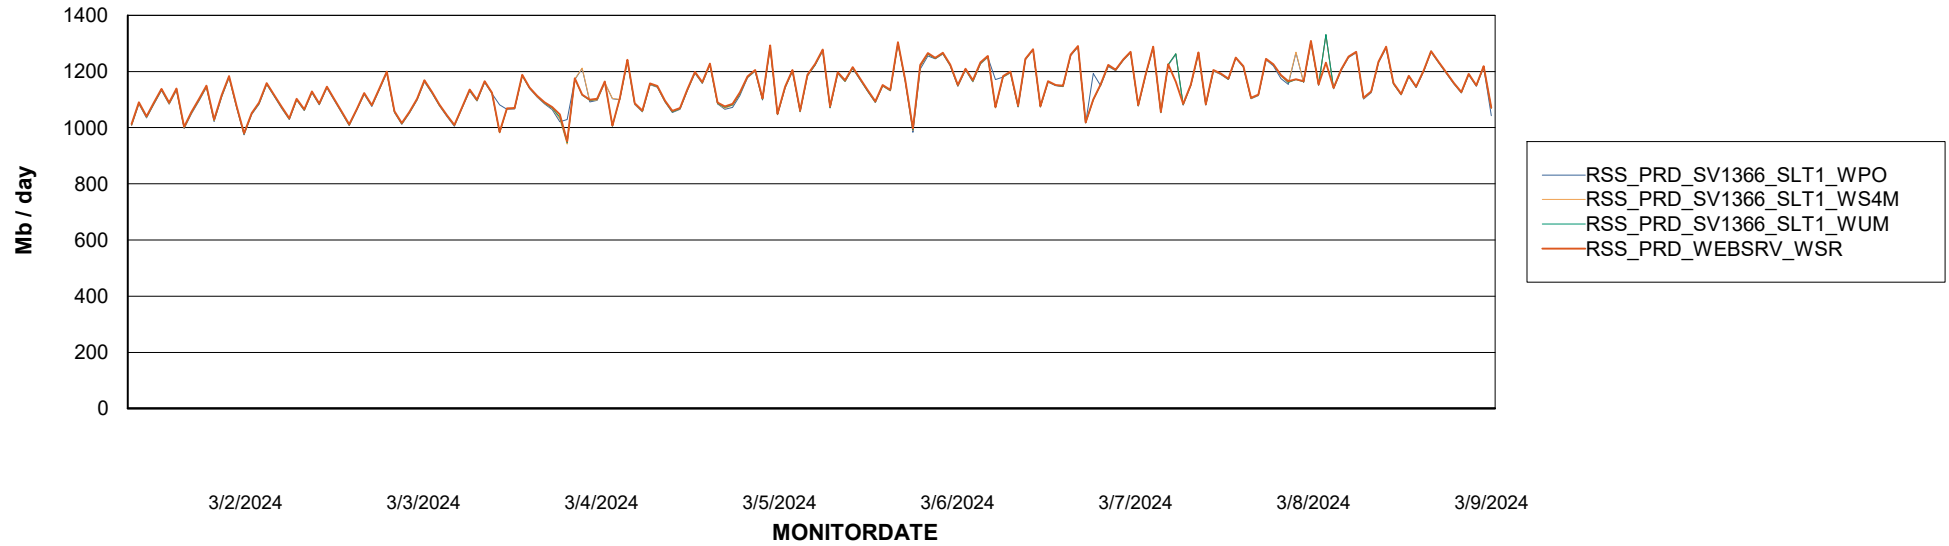

ABSSolute Web Component Services

Avg memory used per ABS Web component