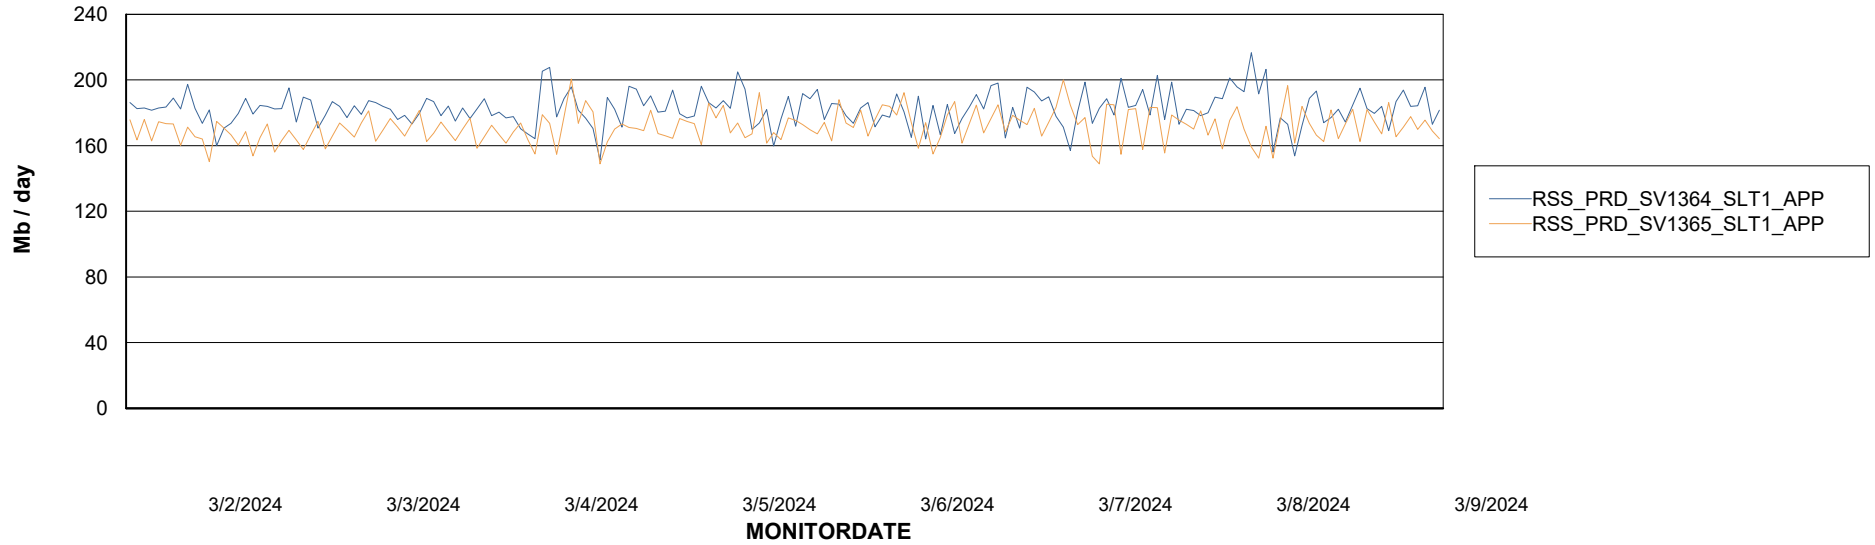

ABSSolute Application Server Services

Avg memory used per ABS Server Service