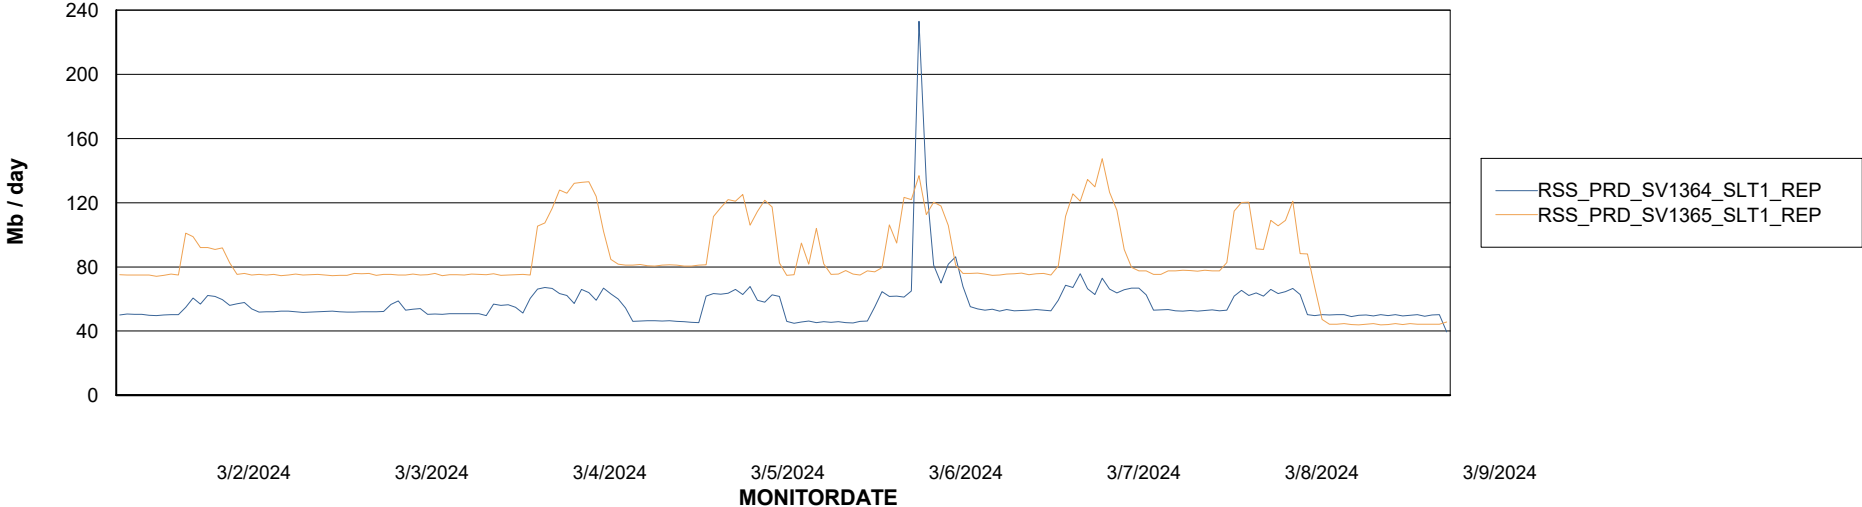

Avg memory used per ABS Server Service

Avg users per day per ABS server

Weekly SLA Customer Report

Customer RSS Production
Database ID 52

ABSSolute Application ReportServer Services

Avg memory used per ReportServer Service