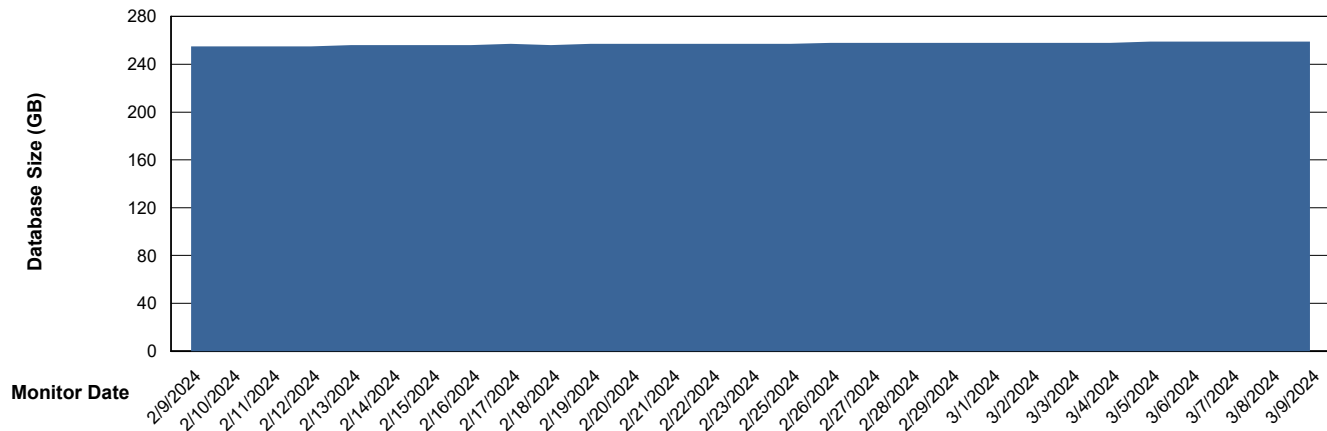

Weekly SLA Customer Report

Customer RFL_Production
Database ID 36

Database Performance RFL_PRD_ABS01_DB

Weekly SLA Customer Report

Customer RFL_Production
Database ID 36

Database Performance RFL_PRD_ABS02_STB_DB

DATABASE SIZE RFL_PRD_ABS01_DB

Database growth over last month

Weekly SLA Customer Report

Customer RFL_Production
 Database ID 36

Database Tablespace RFL_PRD_ABS01_DB

Date	Tablespace Name	Filesize (Gb)	Usedsize (Gb)	Percentage free
3/9/2024	ABSDATA	93	76	18
	INDX	207	173	17
3/8/2024	ABSDATA	93	76	18
	INDX	207	173	17
3/7/2024	ABSDATA	93	76	18
	INDX	207	172	17
3/6/2024	ABSDATA	93	76	18
	INDX	207	172	17
3/5/2024	ABSDATA	93	76	18
	INDX	207	172	17
3/4/2024	ABSDATA	93	76	18
	INDX	207	172	17
3/3/2024	ABSDATA	93	76	18
	INDX	207	172	17