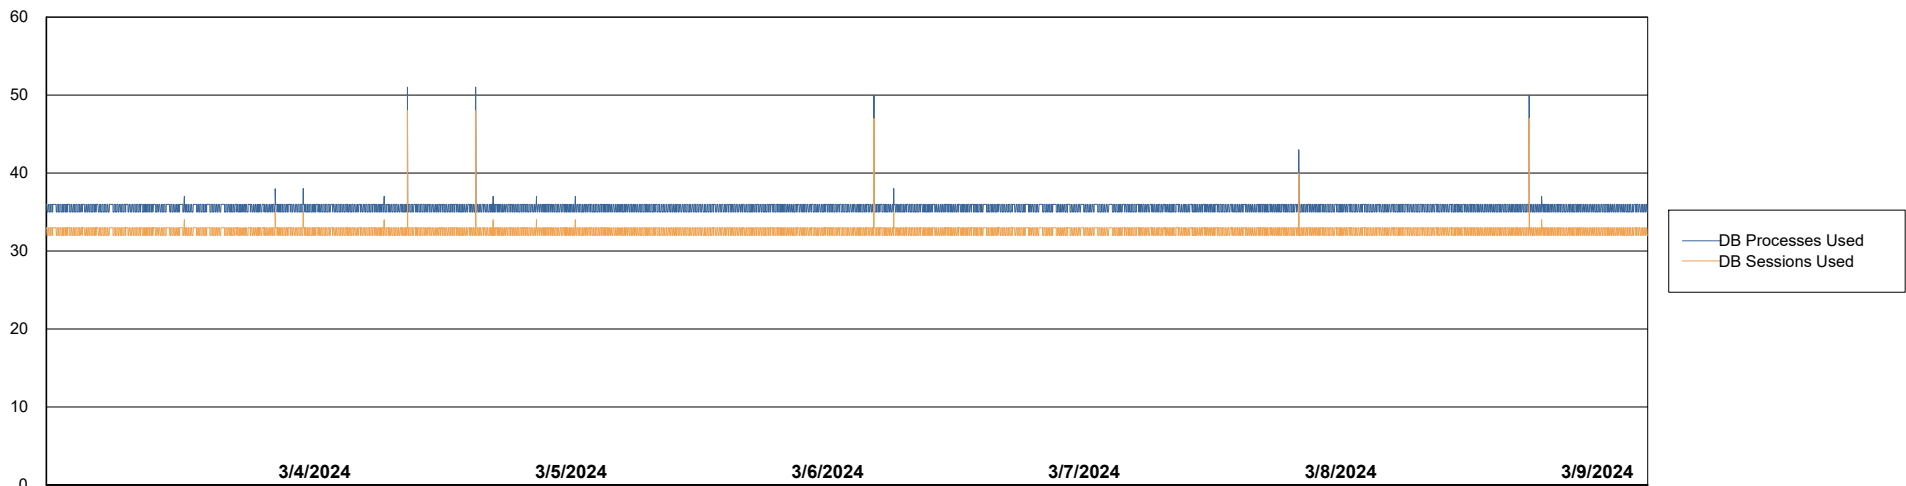

Weekly SLA Customer Report

Customer RFL_Production
Database ID 36

Database Performance RFL_PRD_ABS01_DB

Weekly SLA Customer Report

Customer RFL_Production
Database ID 36

Database Performance RFL_PRD_ABS02_STB_DB