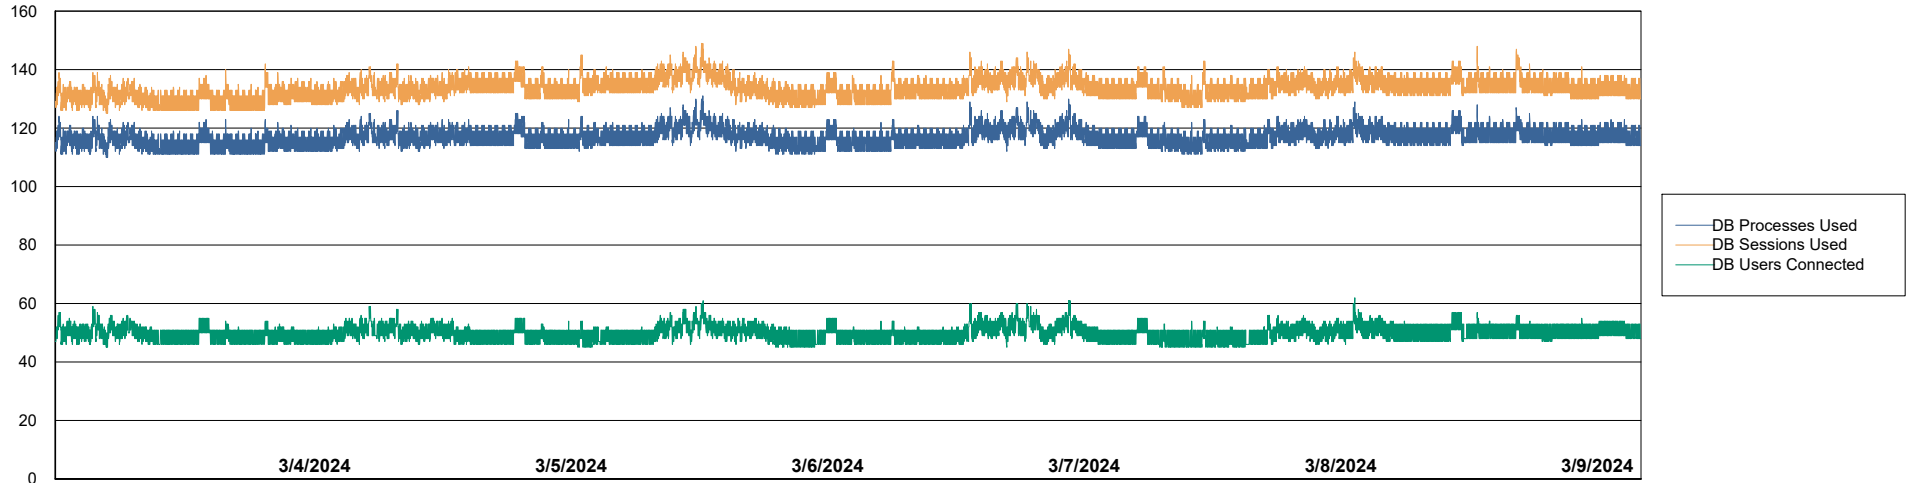

Weekly SLA Customer Report

Customer PHS_Production
Database ID 47

Database Performance PHS_PRD_GCAB992B_ABS1

Weekly SLA Customer Report

Customer PHS_Production
Database ID 47

Database Performance PHS_PRD_GCAB993B_HSBABS1