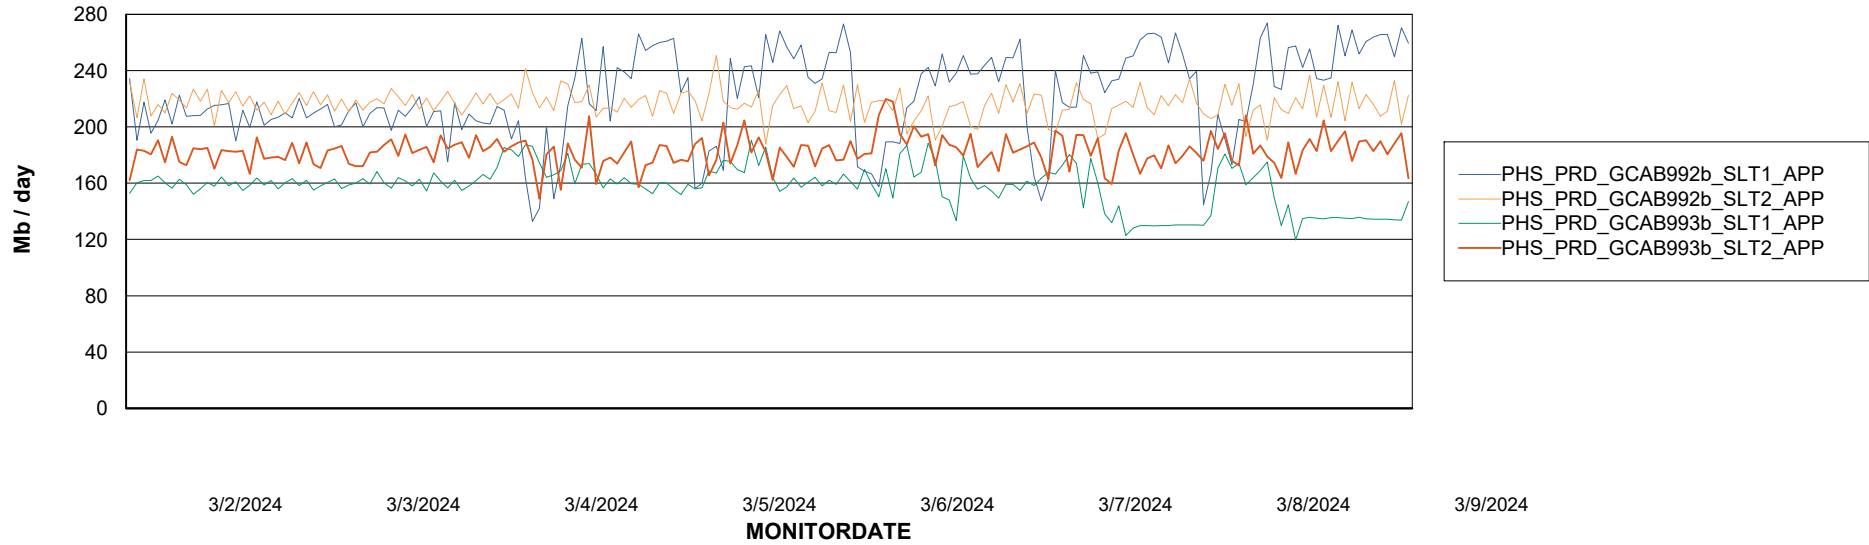

DB Processes Max 1,000

Weekly SLA Customer Report

Customer PHS_Production
 Database ID 47

DATABASE SIZE PHS_PRD_GCAB992B_ABS1

Database growth over last month

Database Tablespace PHS_PRD_GCAB992B_ABS1

Date	Tablespace Name	Filesize (Gb)	Usedsize (Gb)	Percentage free
3/9/2024	ABSDATA	140	116	17
	INDX	214	179	16
3/8/2024	ABSDATA	140	116	17
	INDX	214	179	16
3/7/2024	ABSDATA	140	116	17
	INDX	214	179	16
3/6/2024	ABSDATA	140	116	17
	INDX	214	179	16
3/5/2024	ABSDATA	140	116	17
	INDX	214	179	16
3/4/2024	ABSDATA	140	116	17
	INDX	214	179	16
3/3/2024	ABSDATA	140	116	17
	INDX	214	179	16

Weekly SLA Customer Report

Customer PHS_Production
Database ID 47

ABSSolute Application Server Services

Avg memory used per ABS Server Service

Avg users per day per ABS server

Weekly SLA Customer Report

Customer PHS_Production
Database ID 47