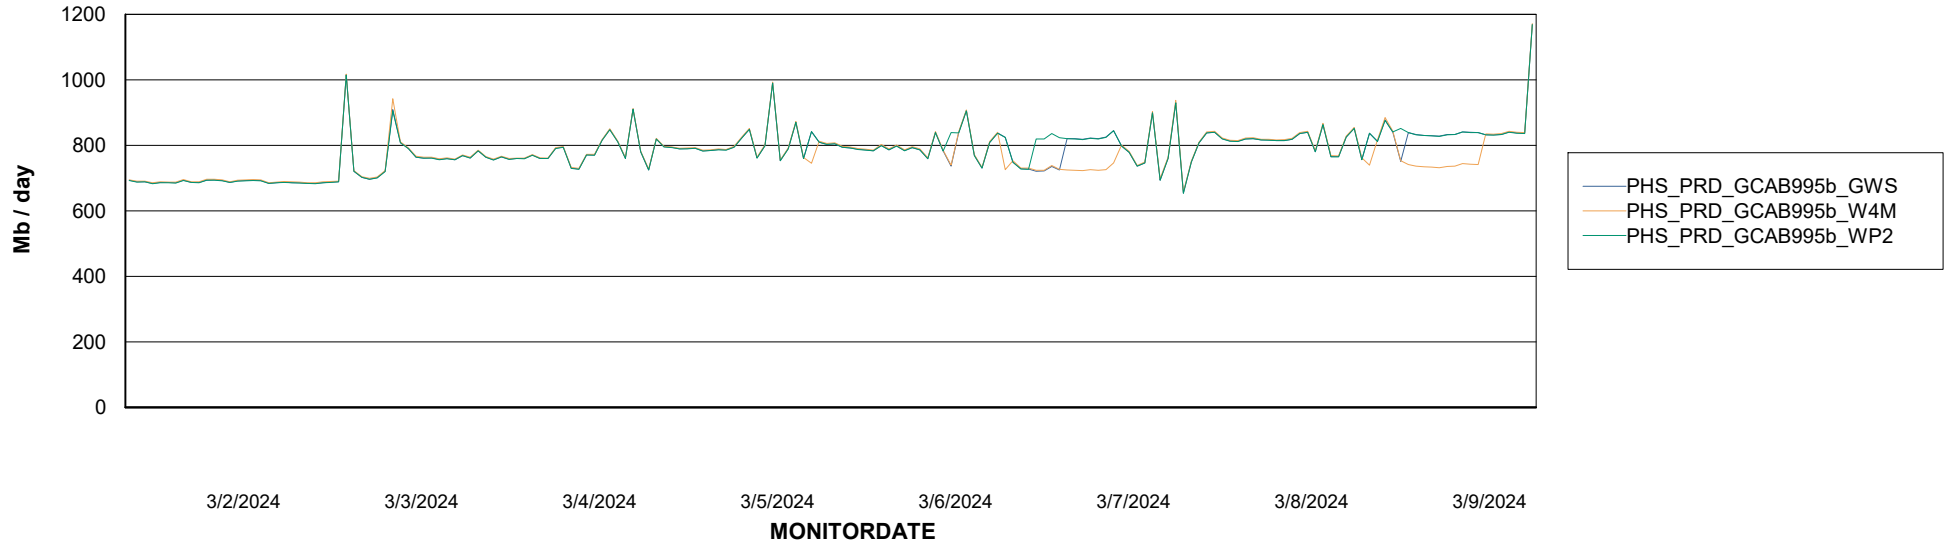

ABSSolute Application ReportServer Services

Avg memory used per ReportServer Service

Weekly SLA Customer Report

Customer PHS_Production
Database ID 47

ABSSolute Web Component Services

Avg memory used per ABS Web component