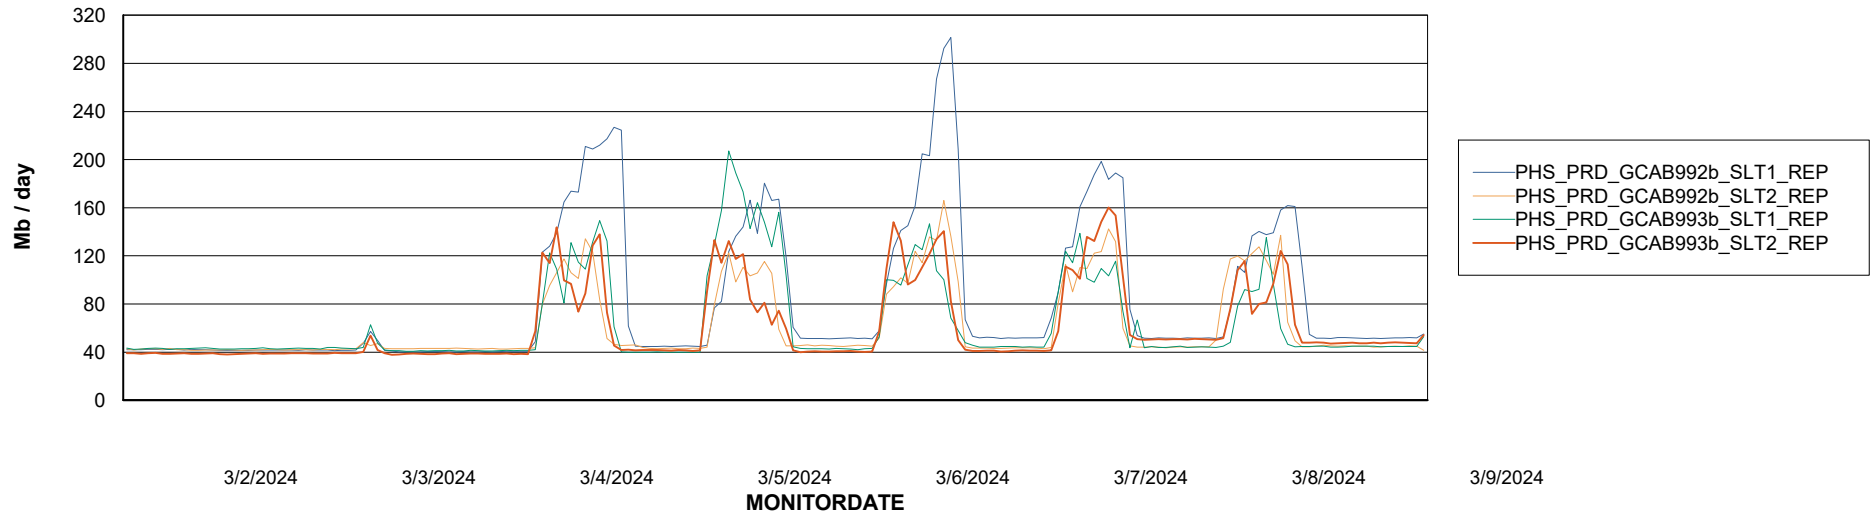

ABSSolute Application ReportServer Services

Avg memory used per ReportServer Service