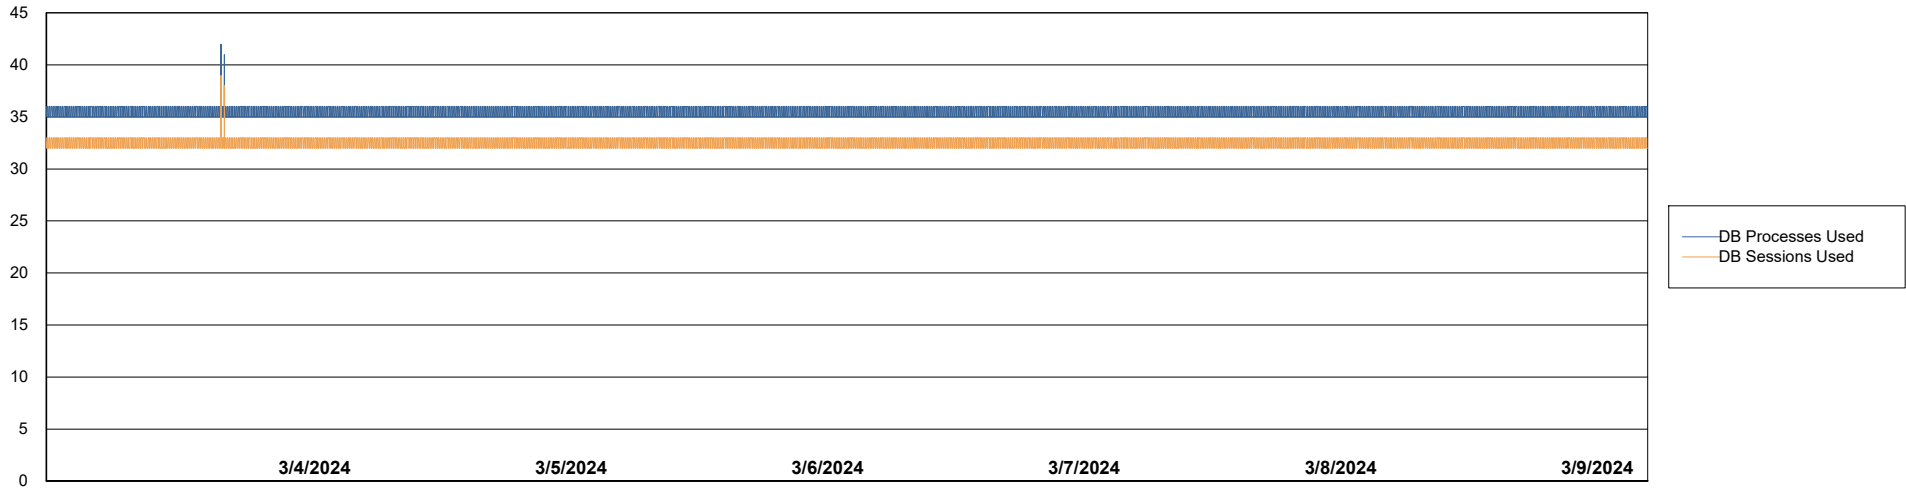

Database Performance PHS_PRD_GCAB993B_HSBABS1

DB Processes Max 1,000