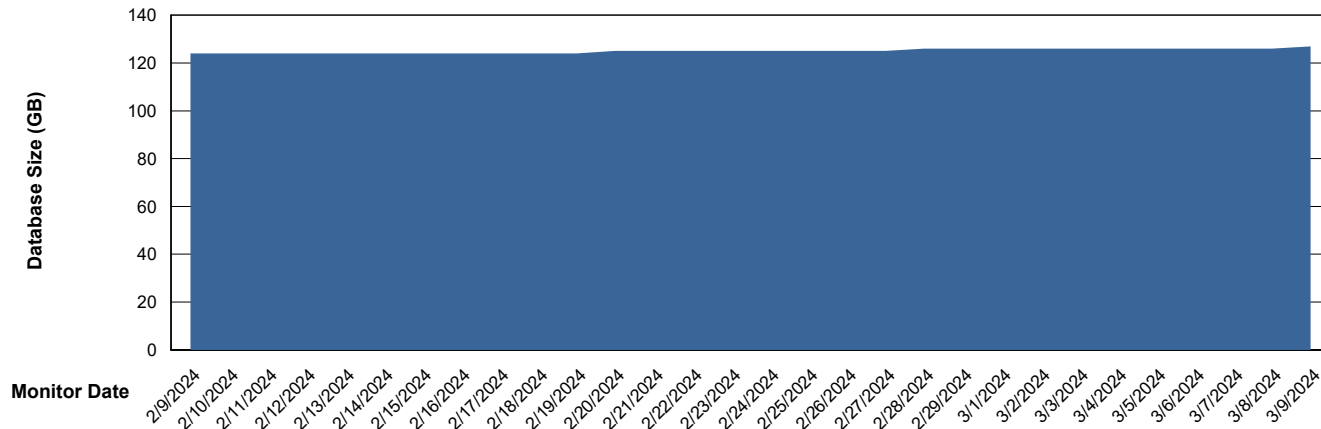

DATABASE SIZE NOA_PRD_NOVOBI_ABS1

Database growth over last month