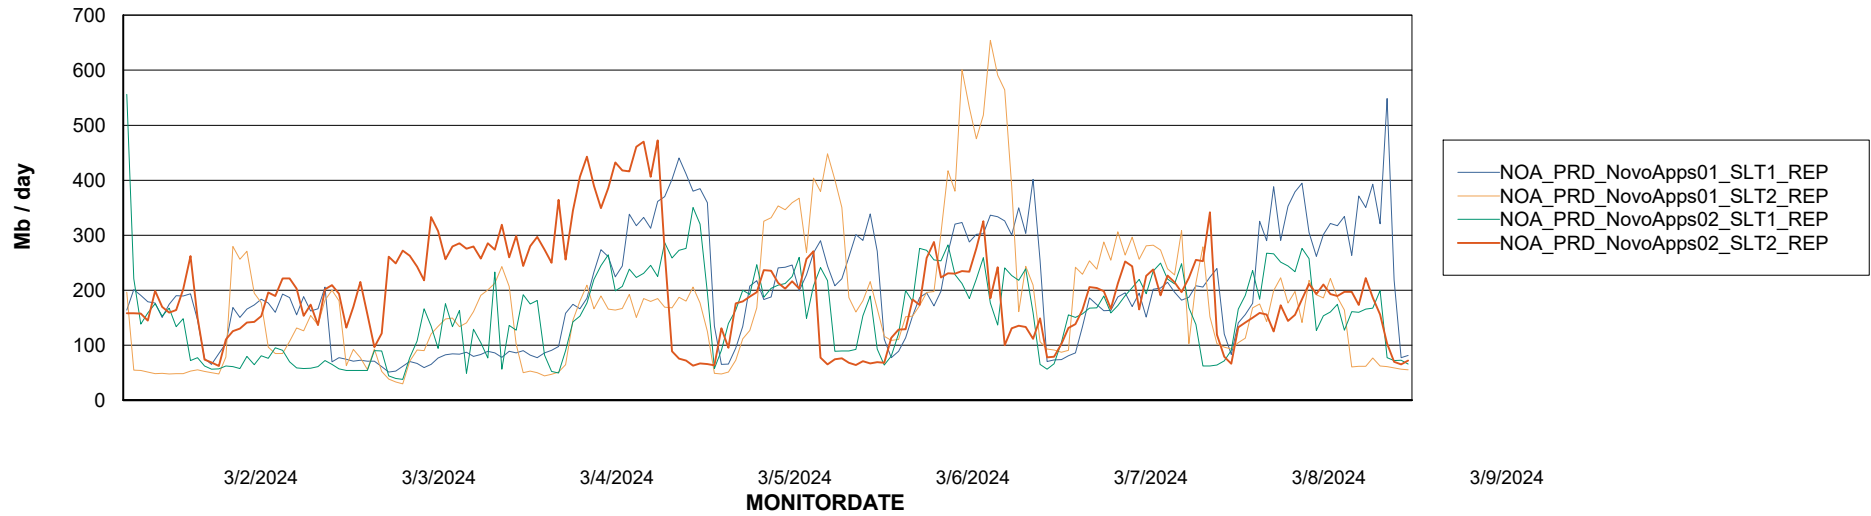

ABSSolute Application ReportServer Services

Avg memory used per ReportServer Service