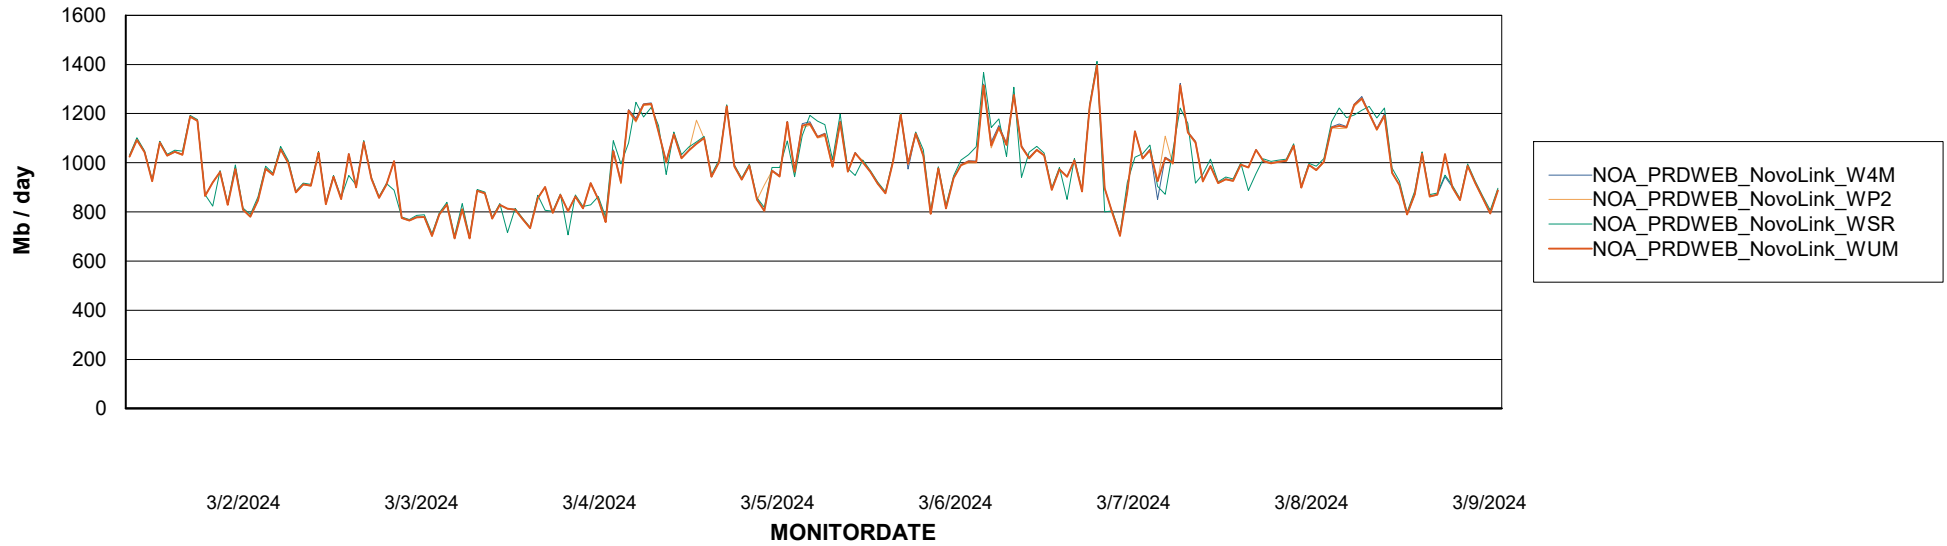

Avg memory used per ReportServer Service

Weekly SLA Customer Report

Customer NOA_Production (24/7)
Database ID 116

ABSSolute Web Component Services

Avg memory used per ABS Web component

Weekly SLA Customer Report