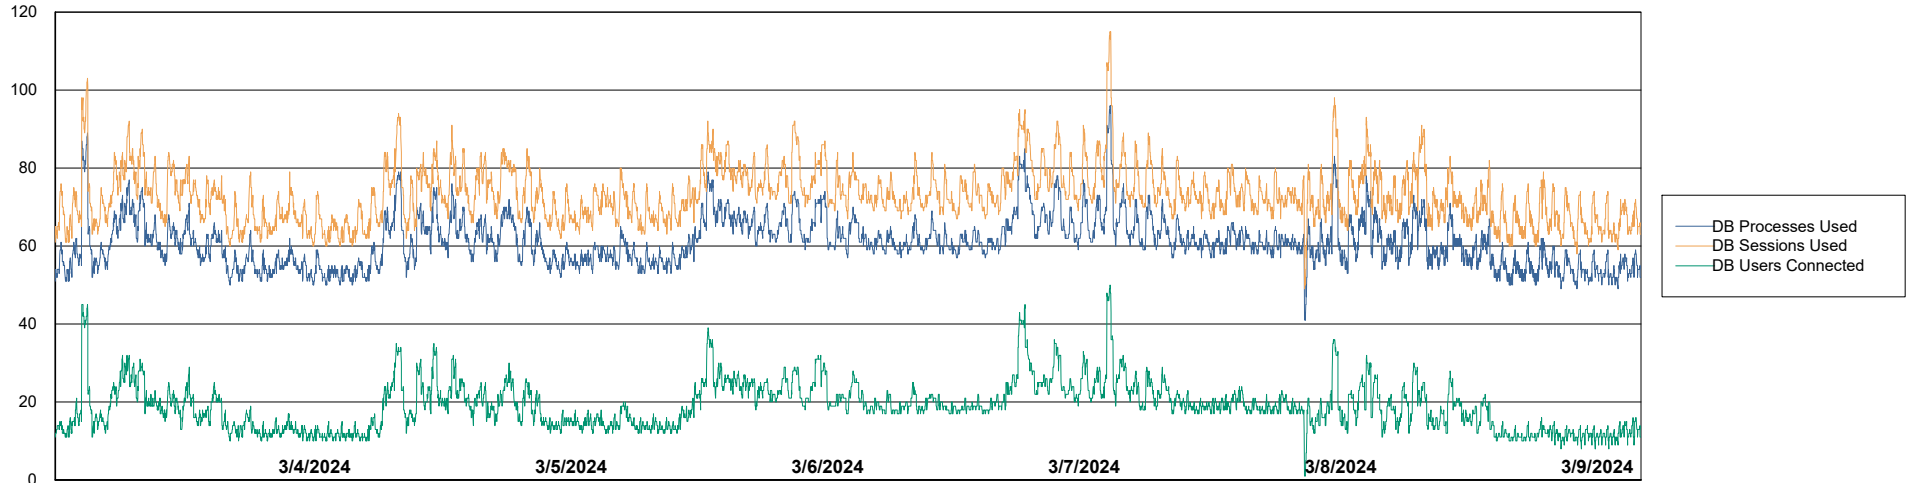

DB Processes Max 300

Weekly SLA Customer Report

Customer NOA_Production (24/7)
Database ID 116

Database Performance NOA_PRD_NOVOBI_ABS1

Weekly SLA Customer Report

Customer NOA_Production (24/7)
Database ID 116