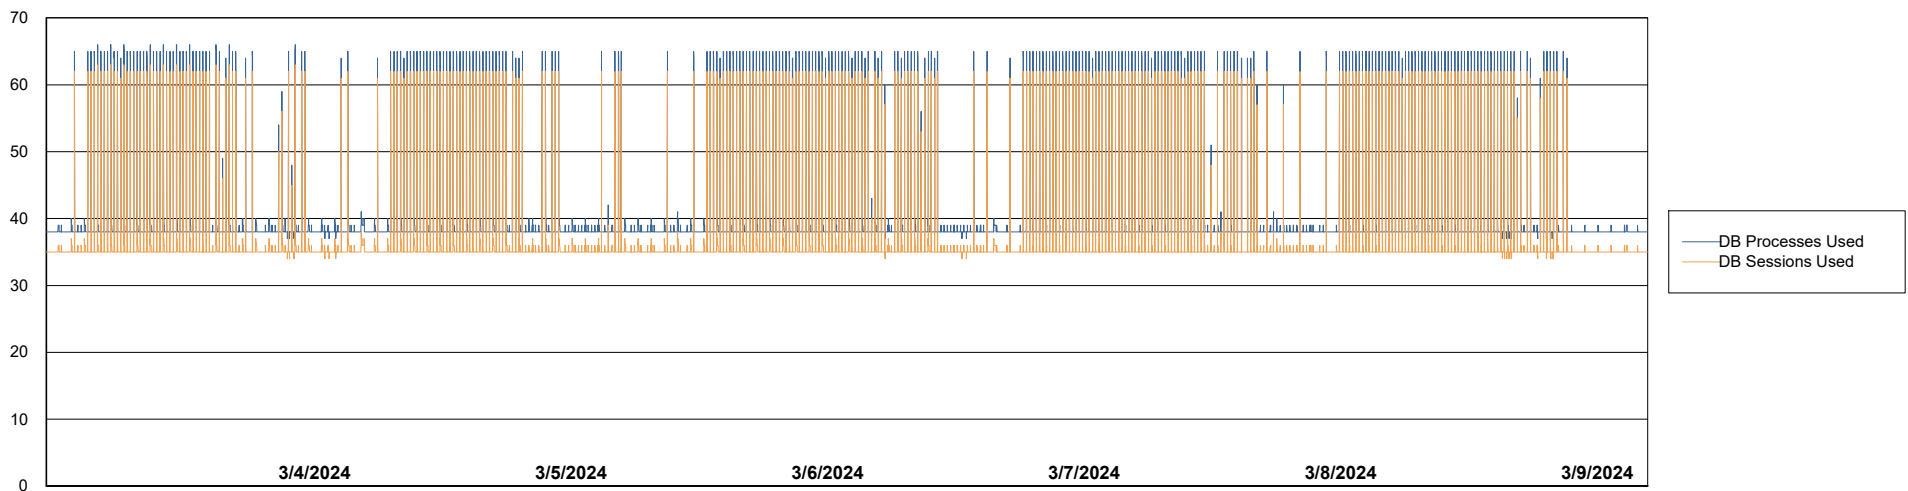

Database Performance NOA_PRD_NovoABS03_HSBABS1

DB Processes Max 300