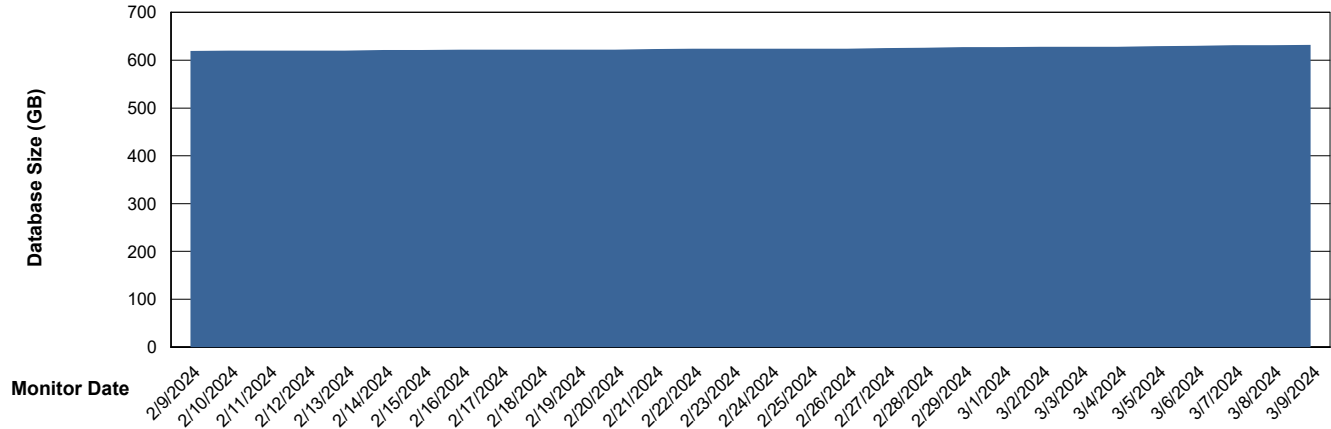

DATABASE SIZE LTS_PRD_CLSABSBI01_ABS1

Database growth over last month