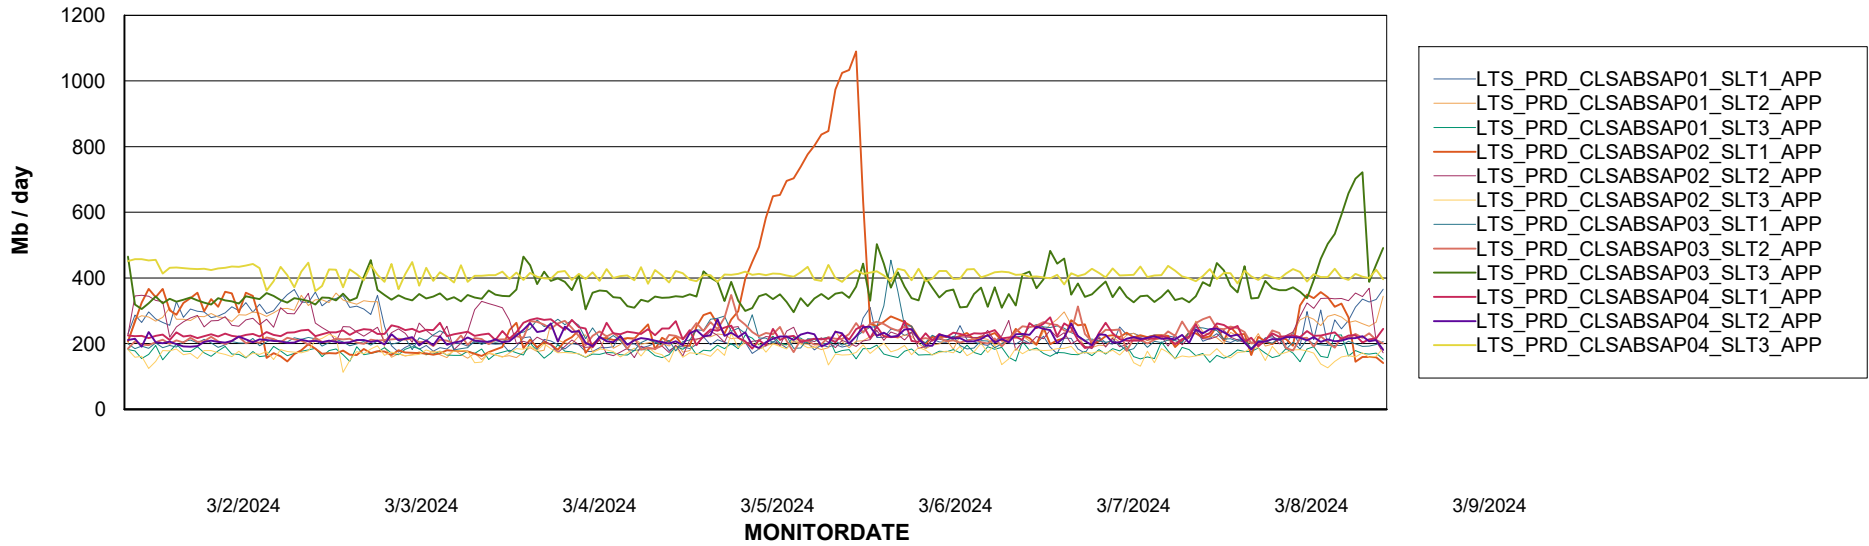

ABSSolute Application Server Services

Avg memory used per ABS Server Service