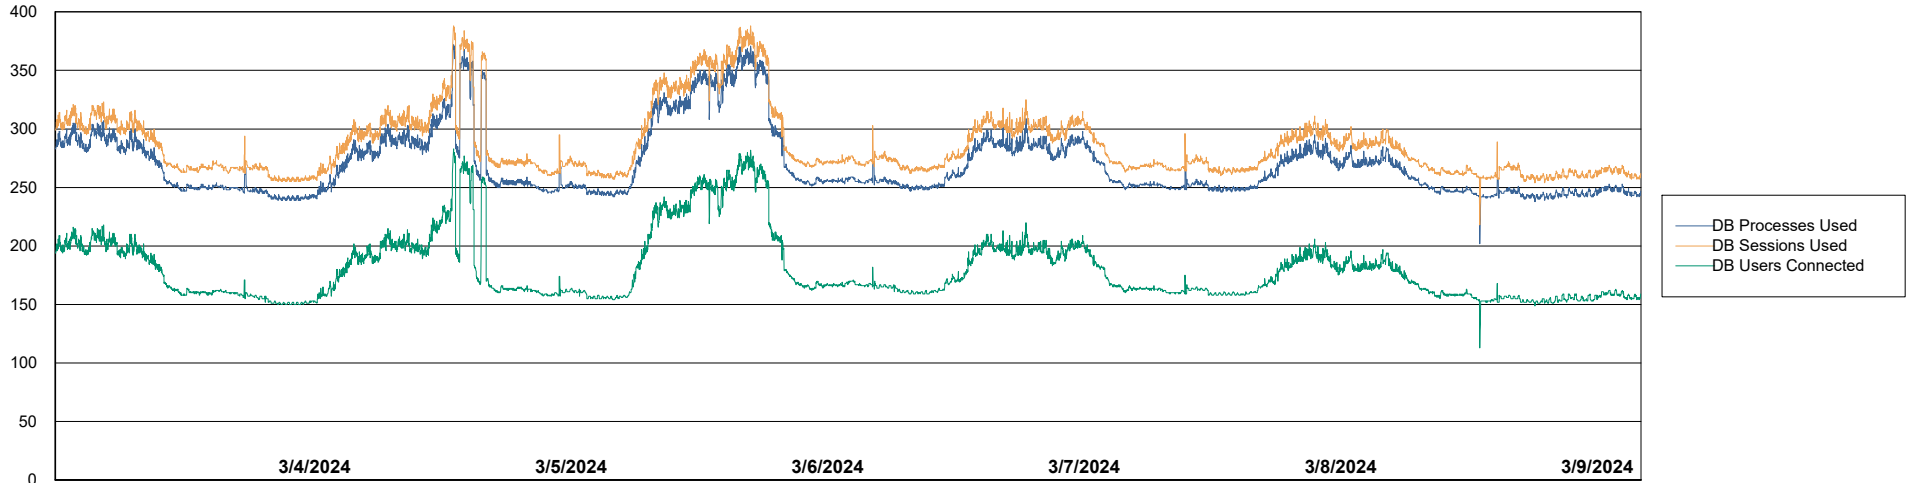

Database Performance LTS_PRD_CLSABSD01_ABS1