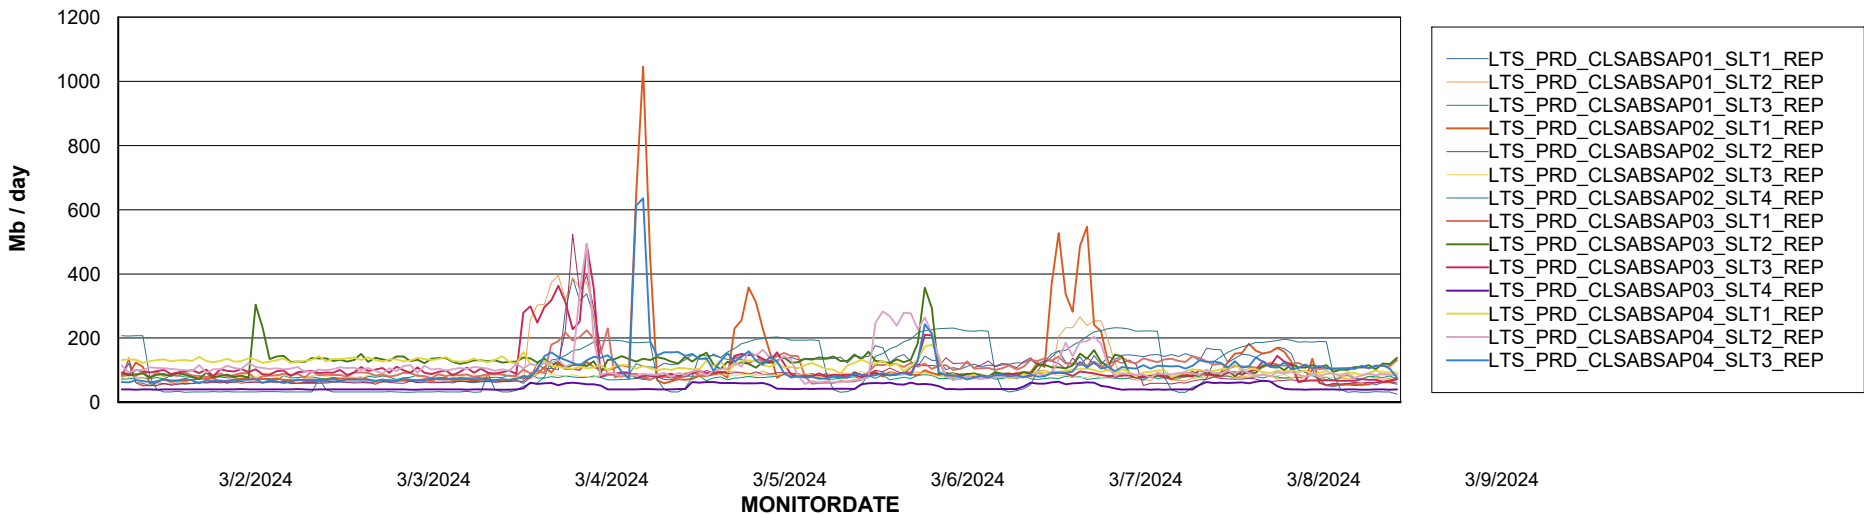

ABSSolute Application ReportServer Services

Avg memory used per ReportServer Service