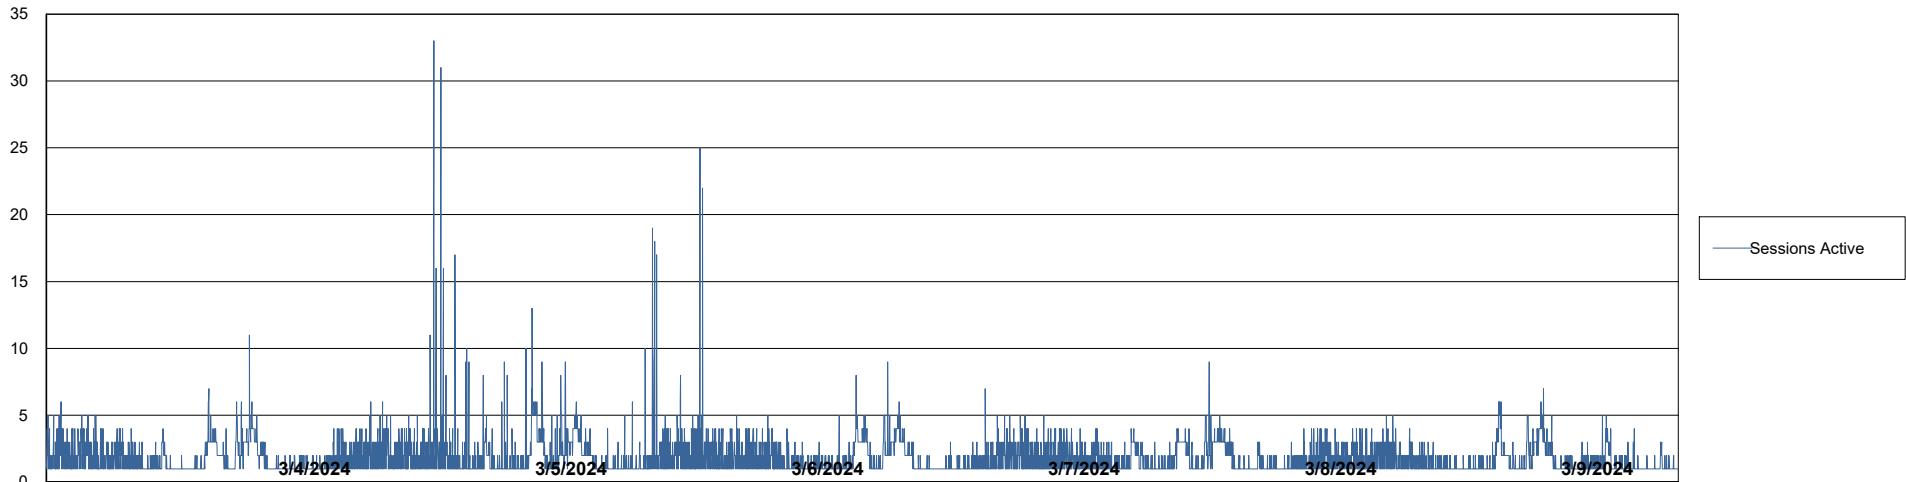

Database Performance LTS_PRD_CLSABSD01_ABS1