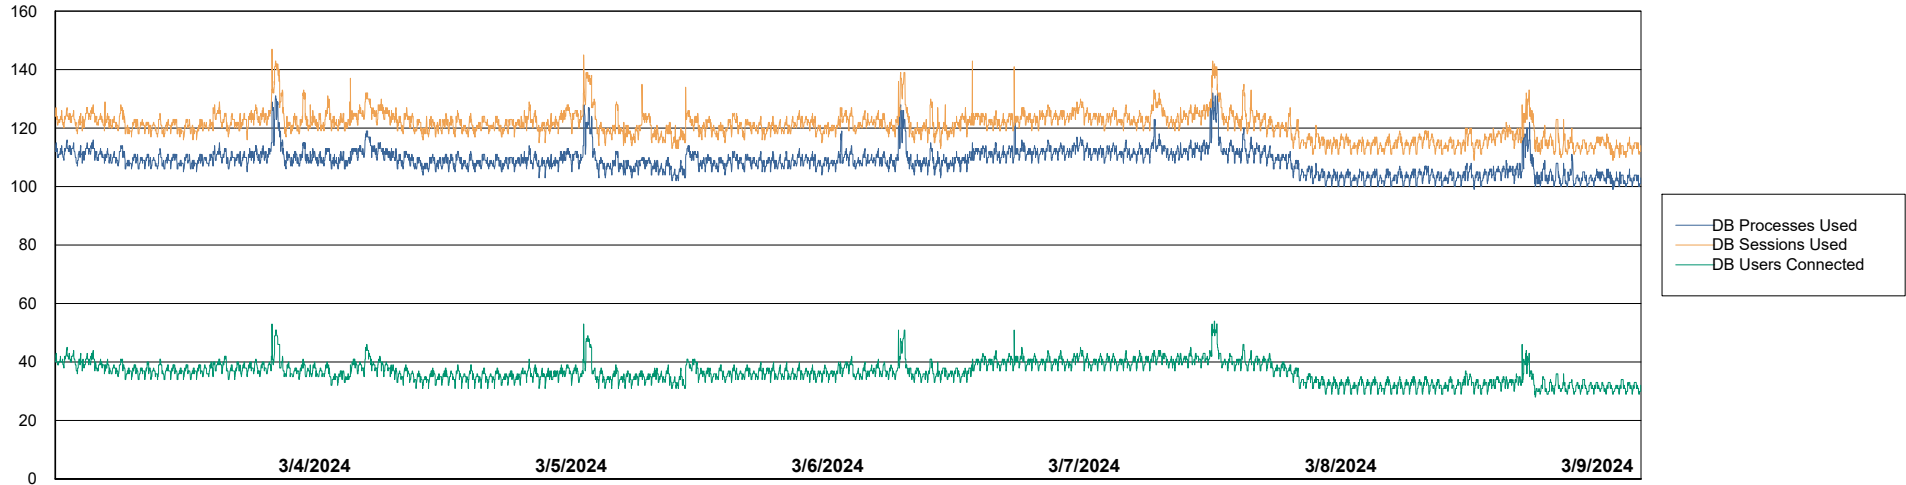

Database Performance LTS_PRD_CLSABSBI01_ABS1