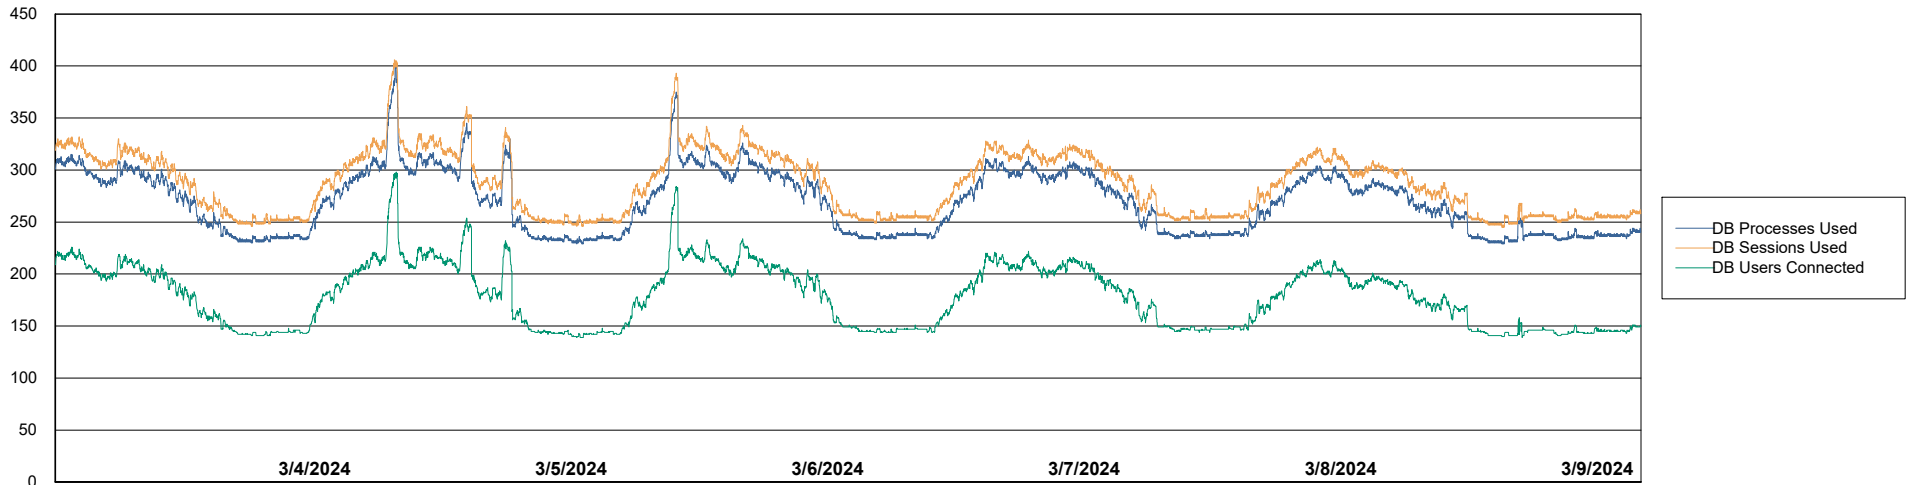

Weekly SLA Customer Report

Customer KLH_Production (24/7)
Database ID 139

Database Performance KLH_PRD_SRSBIDB01_ABS1

Weekly SLA Customer Report

Customer KLH_Production (24/7)
Database ID 139

Database Performance KLH_PRD_SRSDDB01_ABS1