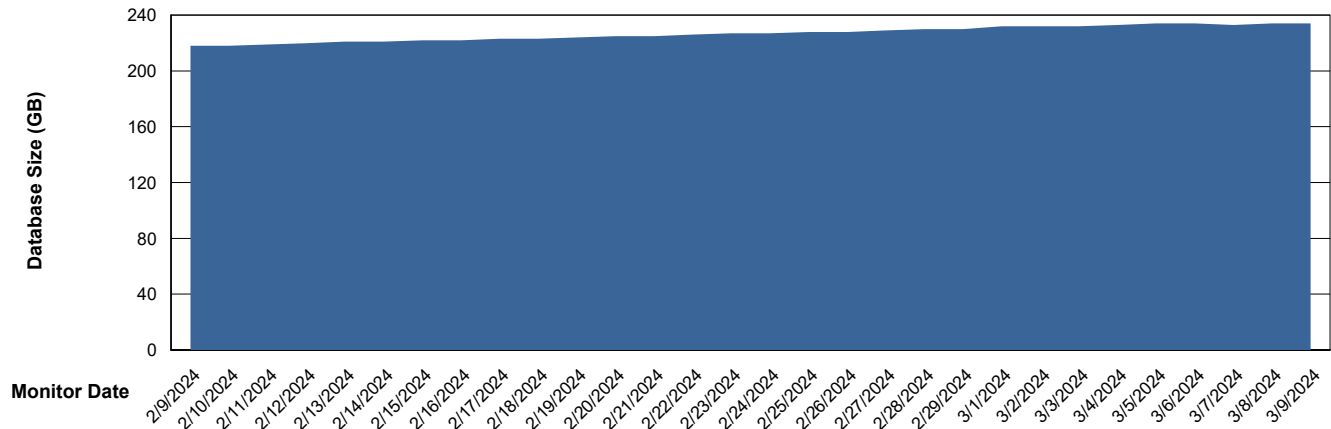

Customer KLH_Production (24/7)
Database ID 139

DATABASE SIZE KLH_PRD_SRSBIDB01_ABS1

Database growth over last month

DATABASE SIZE KLH_PRD_SRSDB01_ABS1

Database growth over last month

Weekly SLA Customer Report