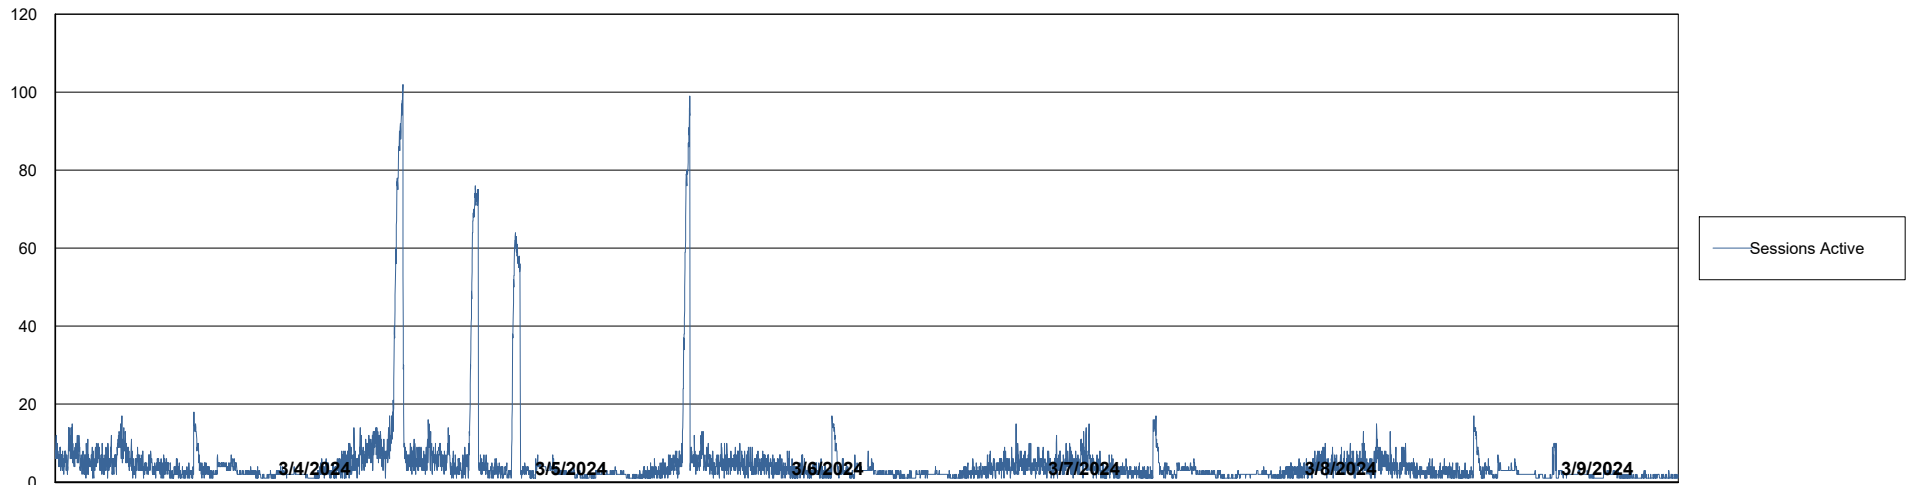

Weekly SLA Customer Report

Customer KLH_Production (24/7)
Database ID 139

Database Performance KLH_PRD_SRSBIDB01_ABS1

Weekly SLA Customer Report

Customer KLH_Production (24/7)
Database ID 139

Database Performance KLH_PRD_SRSDDB01_ABS1