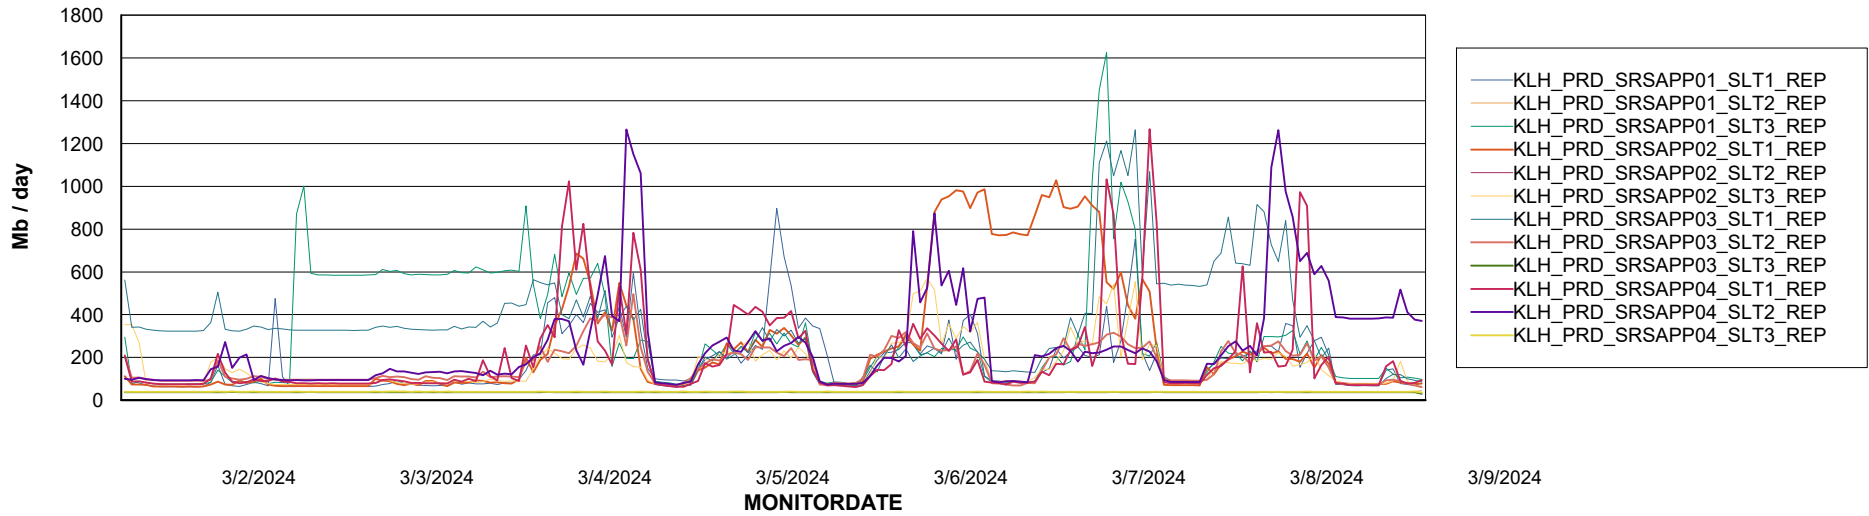

ABSSolute Application ReportServer Services

Avg memory used per ReportServer Service