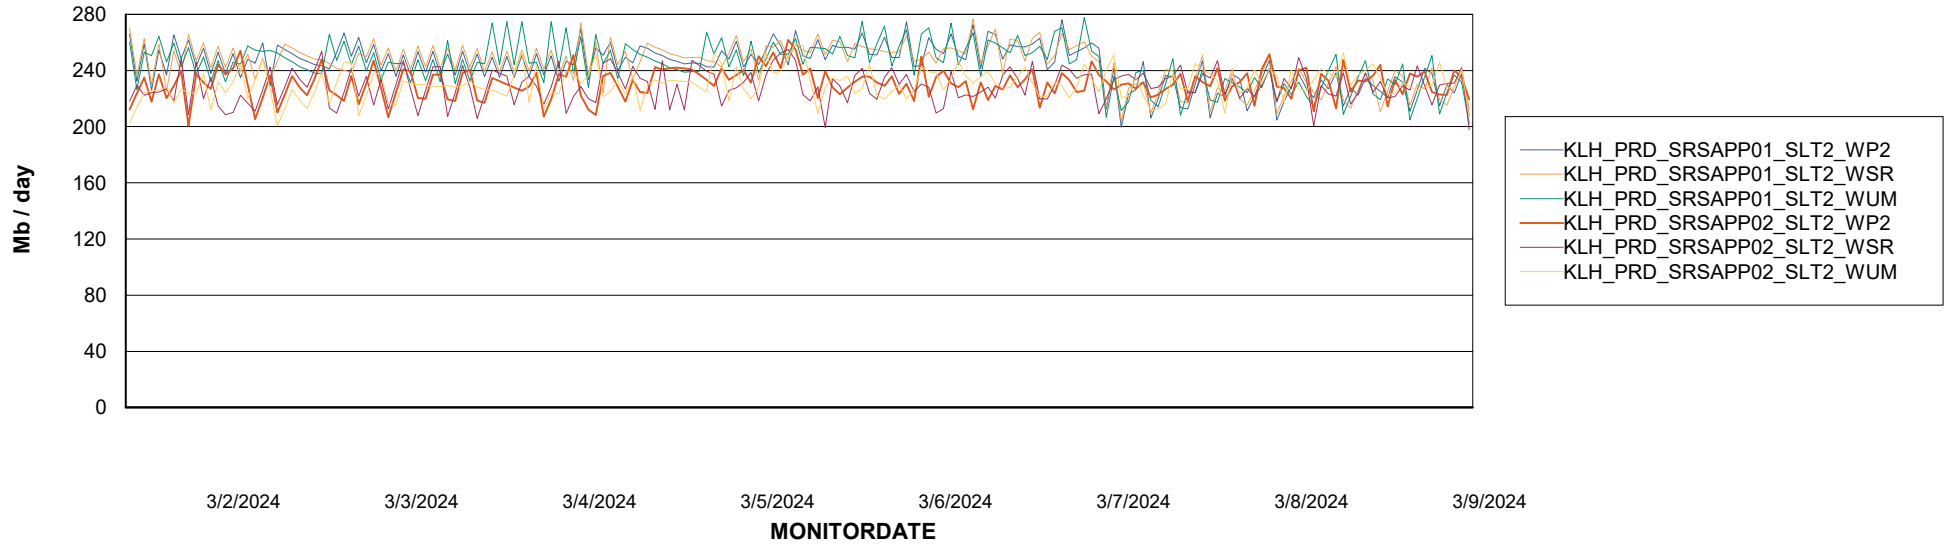

ABSolute Web Component Services

Avg memory used per ABS Web component