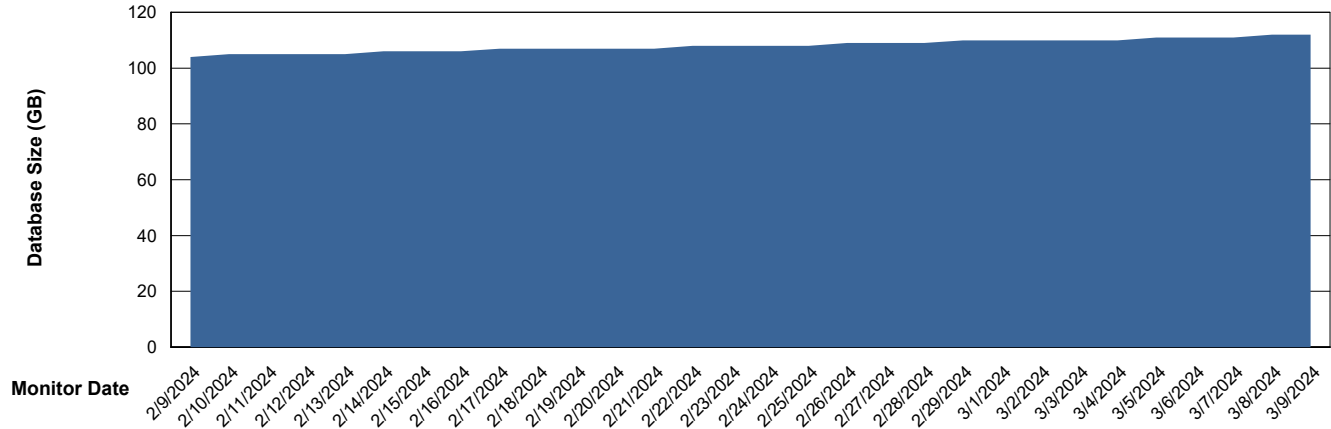

DATABASE SIZE KLH_PRD_SRSBIDB01_ABS1

Database growth over last month