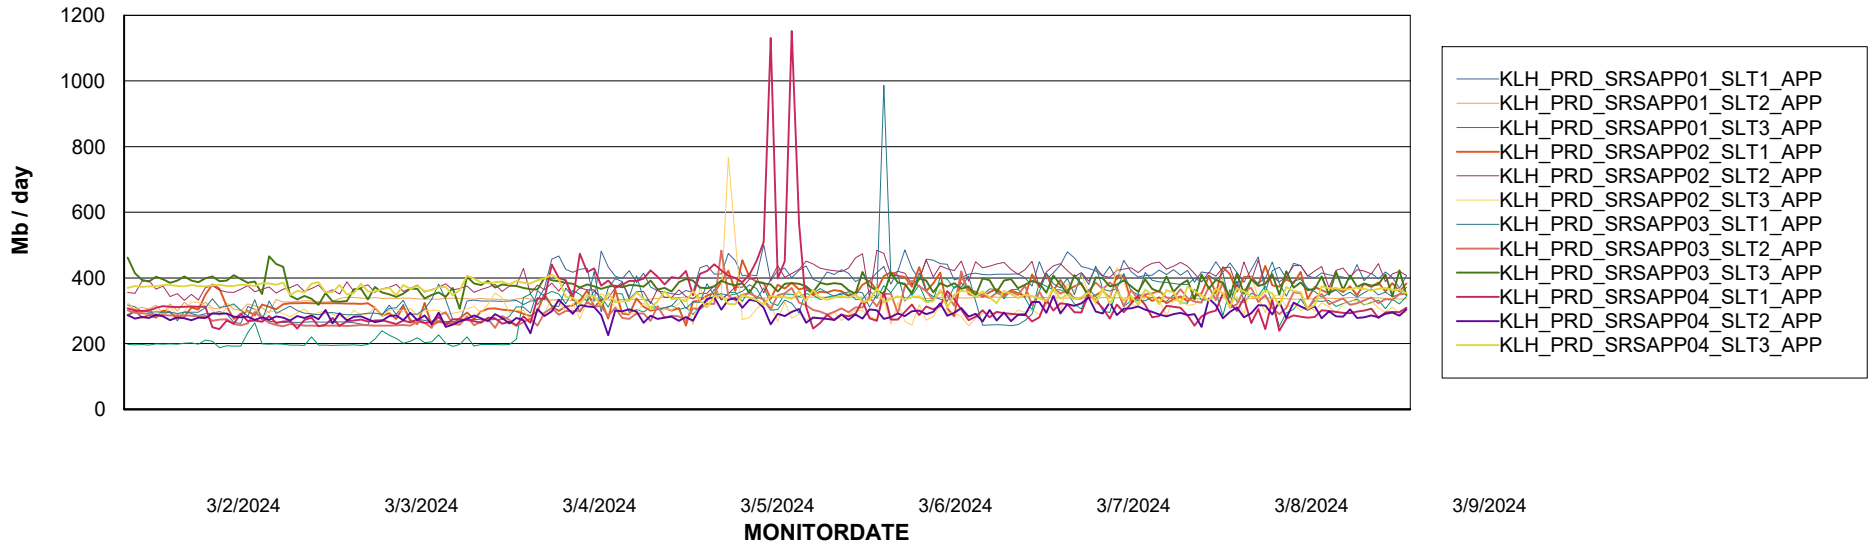

ABSSolute Application Server Services

Avg memory used per ABS Server Service