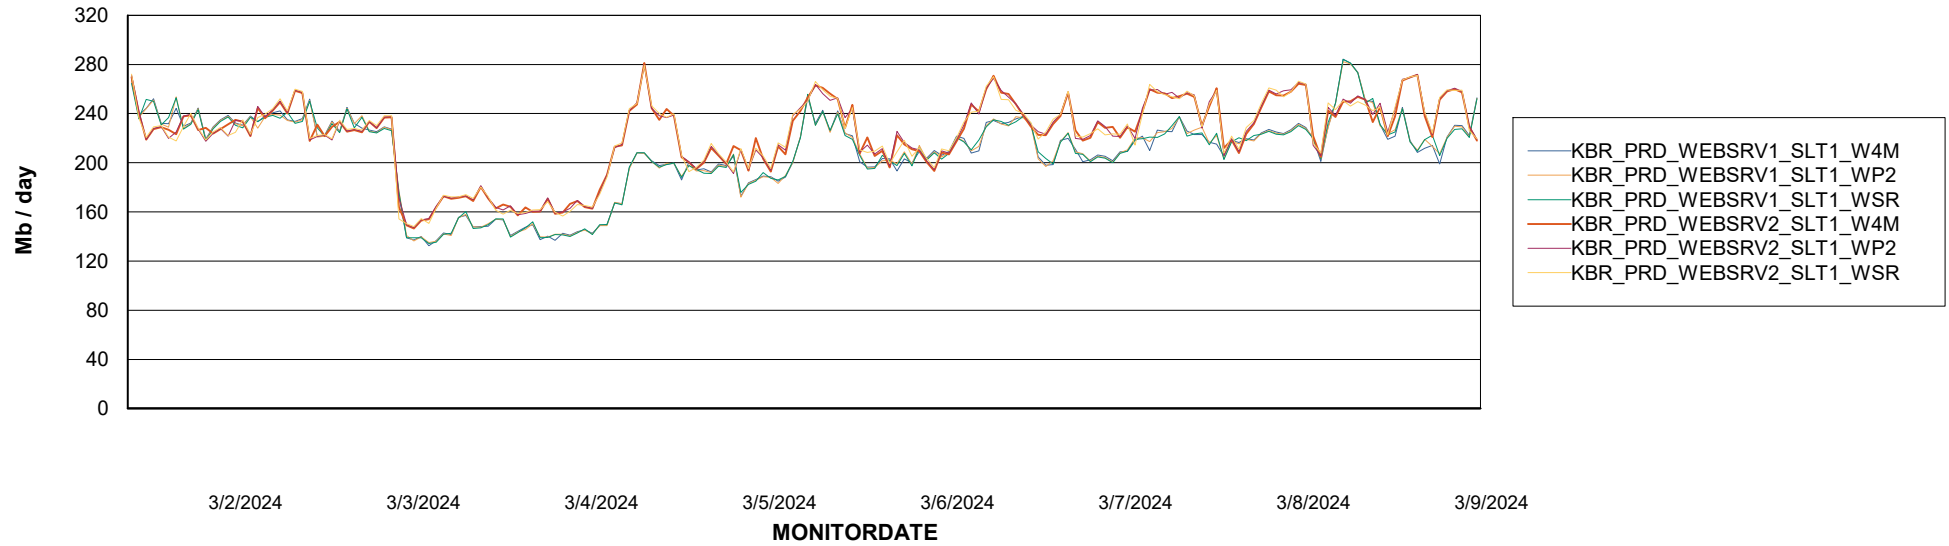

ABSolute Web Component Services

Avg memory used per ABS Web component