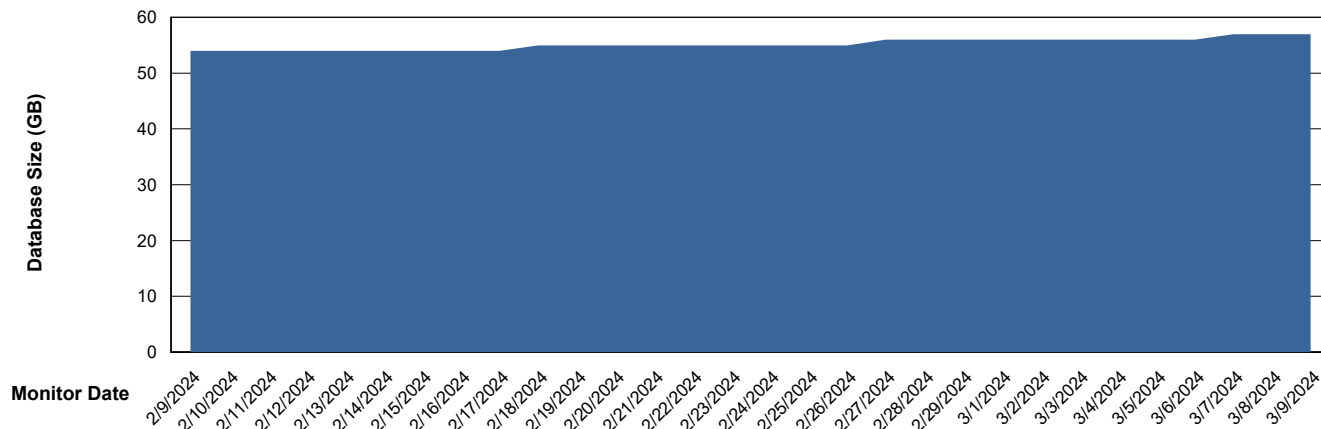

Weekly SLA Customer Report

Customer KBR_Production
Database ID 117

Database Performance KBR_PRD_BI-DBSRV_ABS1

Weekly SLA Customer Report

Customer KBR_Production
Database ID 117

Database Performance KBR_PRD_DB-SRV1_ABS1

Weekly SLA Customer Report

Customer KBR_Production
Database ID 117

Database Performance KBR_PRD_DB-SRV2_HSBABS1

Weekly SLA Customer Report

Customer KBR_Production
Database ID 117

DATABASE SIZE KBR_PRD_BI-DBSRV_ABS1

Database growth over last month

DATABASE SIZE KBR_PRD_DB-SRV1_ABS1

Database growth over last month

Weekly SLA Customer Report

Customer KBR_Production
Database ID 117

Database Tablespace KBR_PRD_BI-DBSRV_ABS1