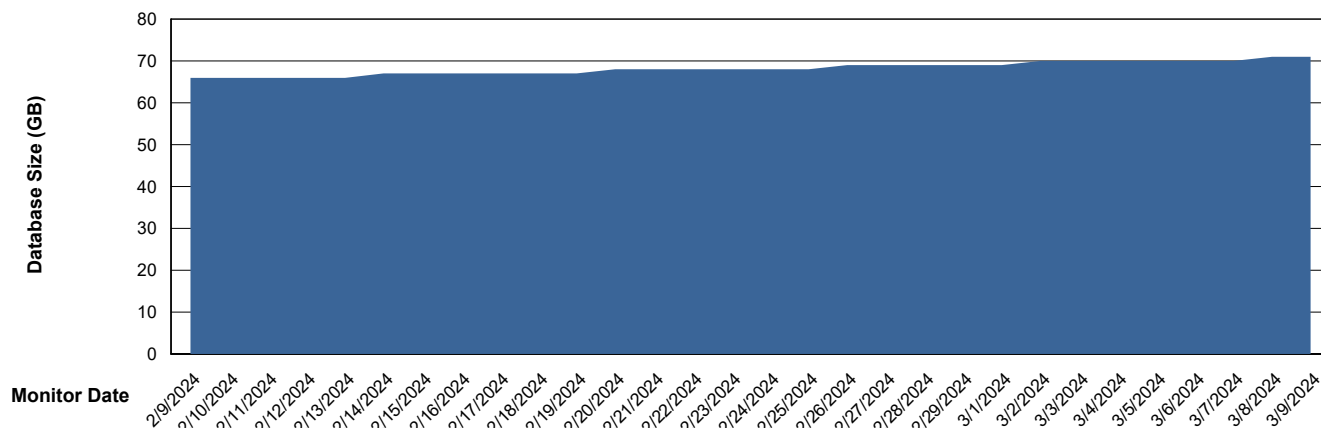

Weekly SLA Customer Report

Customer KBR_Production
Database ID 117

Database Performance KBR_PRD_BI-DBSRV_ABS1

Weekly SLA Customer Report

Customer KBR_Production
Database ID 117

Database Performance KBR_PRD_DB-SRV1_ABS1

Weekly SLA Customer Report

Customer KBR_Production
Database ID 117

Database Performance KBR_PRD_DB-SRV2_HSBABS1

Weekly SLA Customer Report

Customer KBR_Production
Database ID 117

DATABASE SIZE KBR_PRD_BI-DBSRV_ABS1

Database growth over last month

DATABASE SIZE KBR_PRD_DB-SRV1_ABS1

Database growth over last month

Weekly SLA Customer Report

Customer KBR_Production
Database ID 117

Database Tablespace KBR_PRD_BI-DBSRV_ABS1