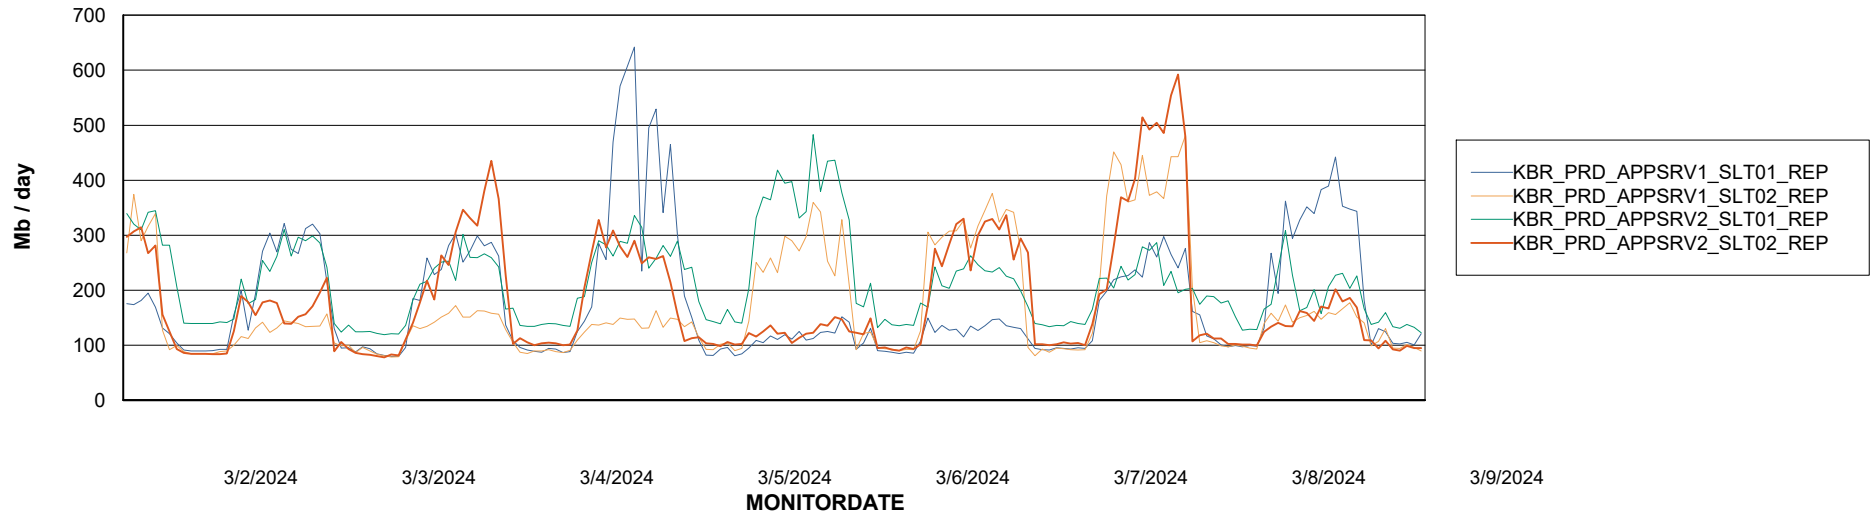

Avg memory used per ABS Server Service

Weekly SLA Customer Report

Customer KBR_Production
Database ID 117

ABSSolute Application Server Services

Avg memory used per ReportServer Service

Avg users per day per ABS server