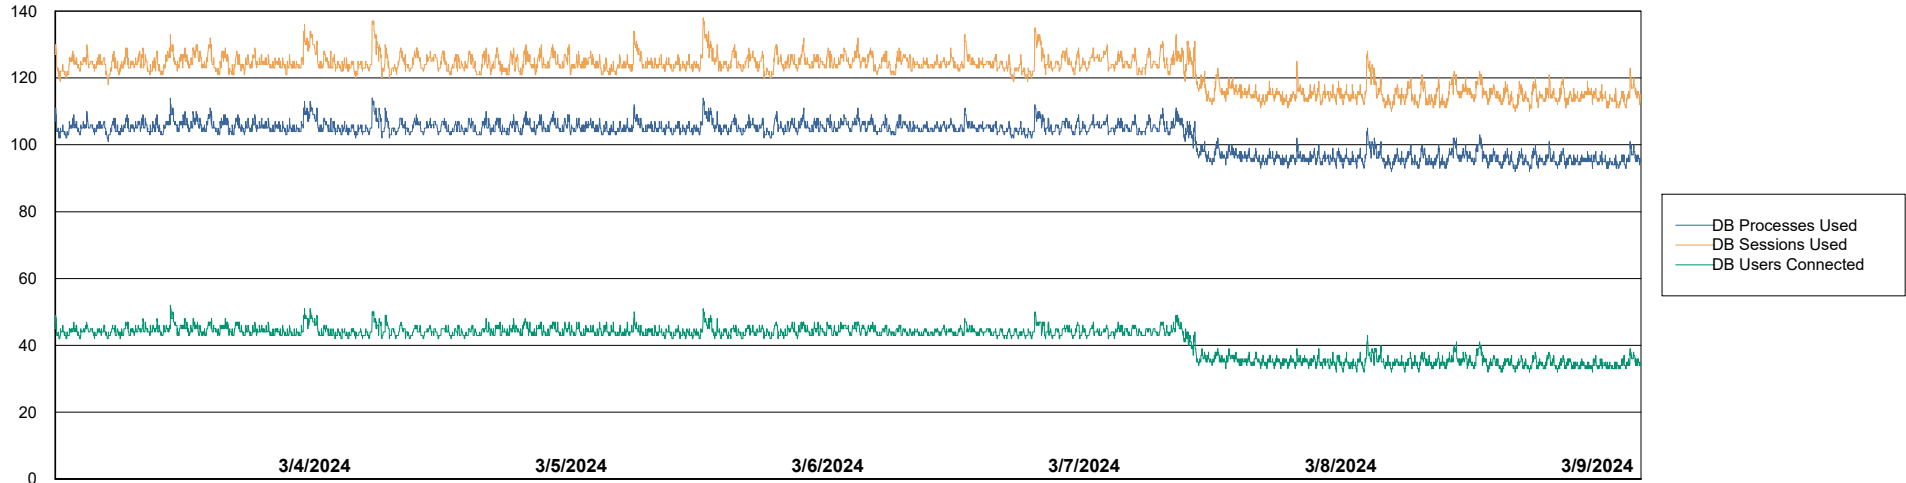

Database Performance KBR_PRD_BI-DBSRV_ABS1