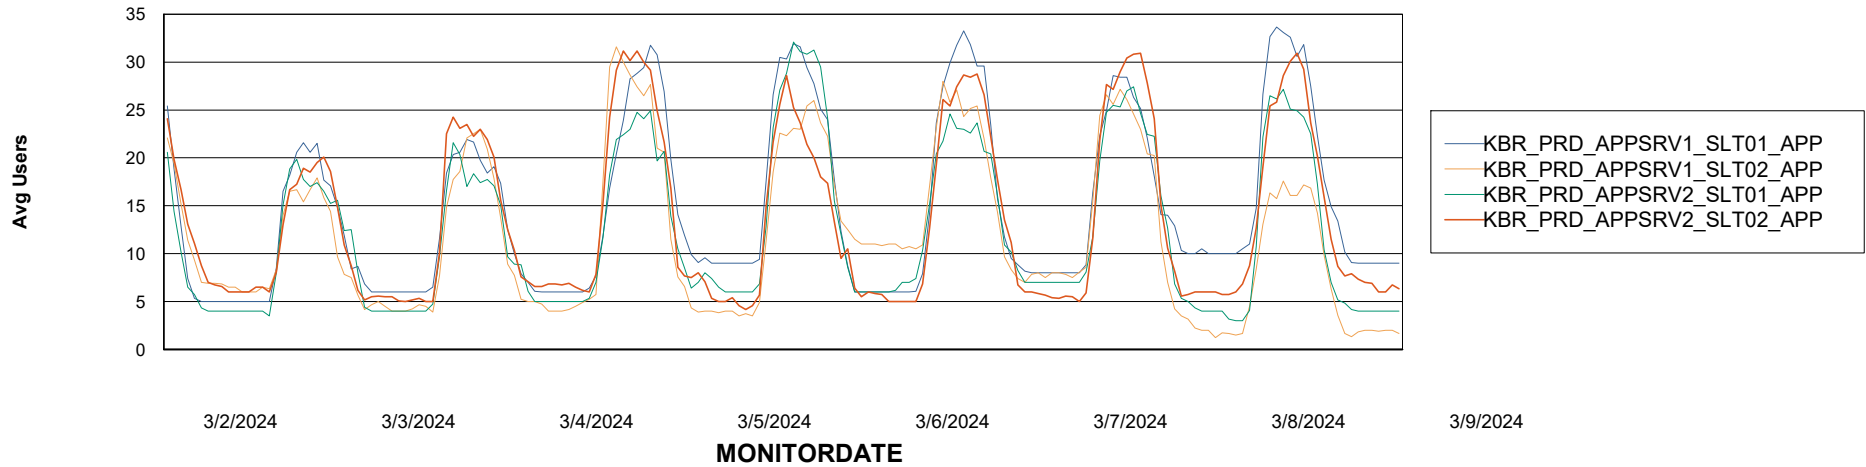

Avg memory used per ABS Server Service

Weekly SLA Customer Report

Customer KBR_Production
Database ID 117

ABSSolute Application Server Services

Avg memory used per ReportServer Service

Avg users per day per ABS server