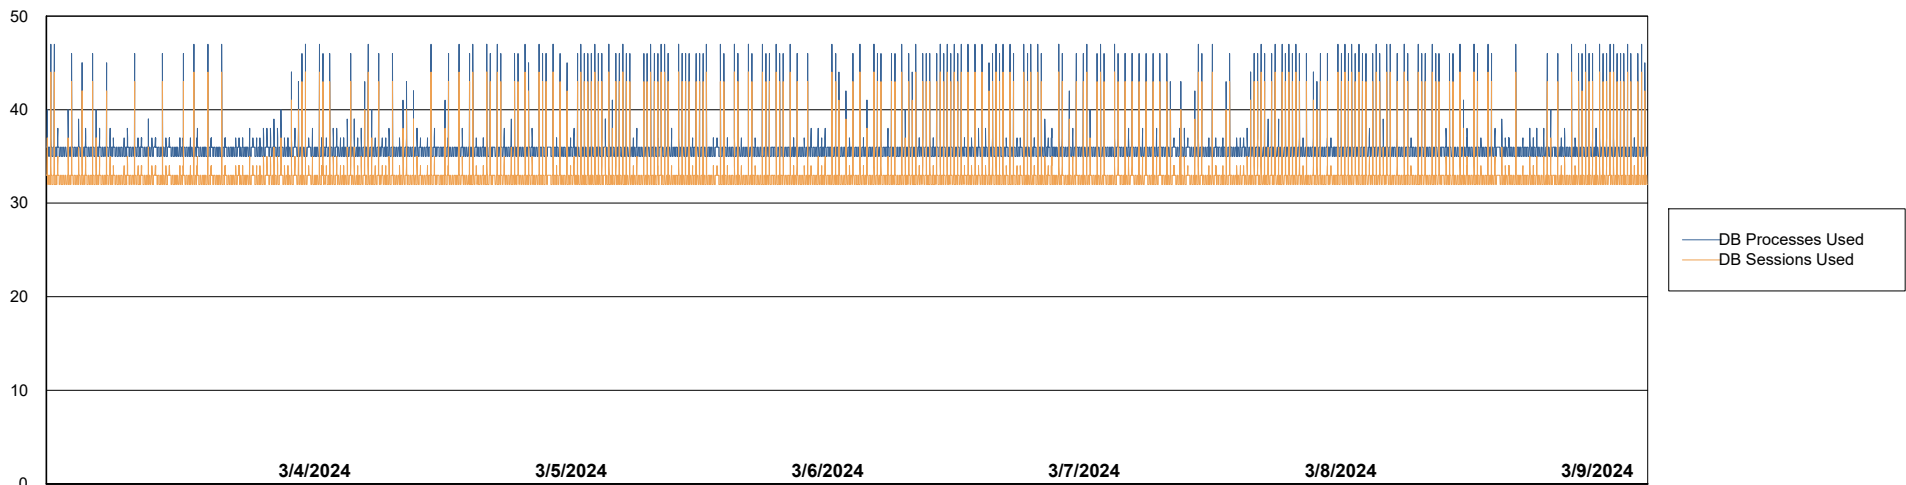

Database Performance KBR_PRD_DB-SRV2_HSBABS1