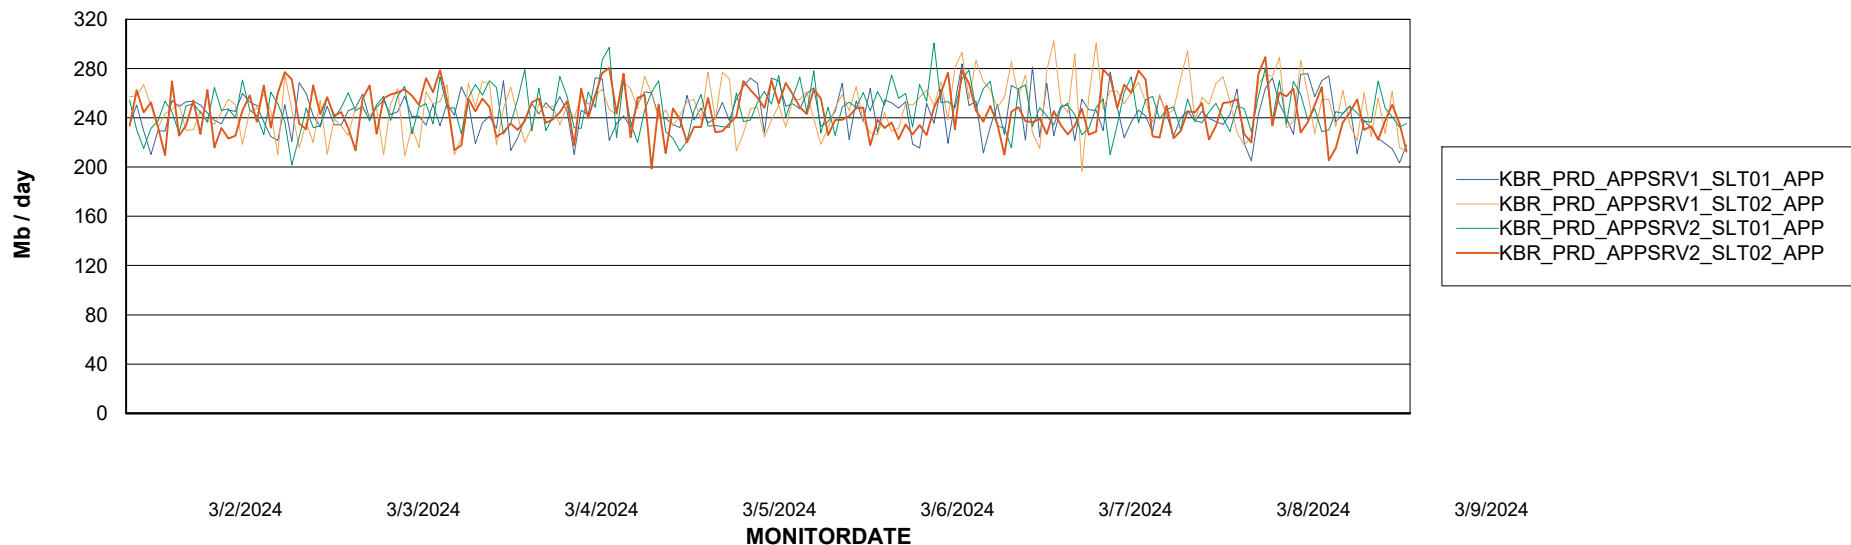

ABSSolute Application Server Services

Avg memory used per ABS Server Service