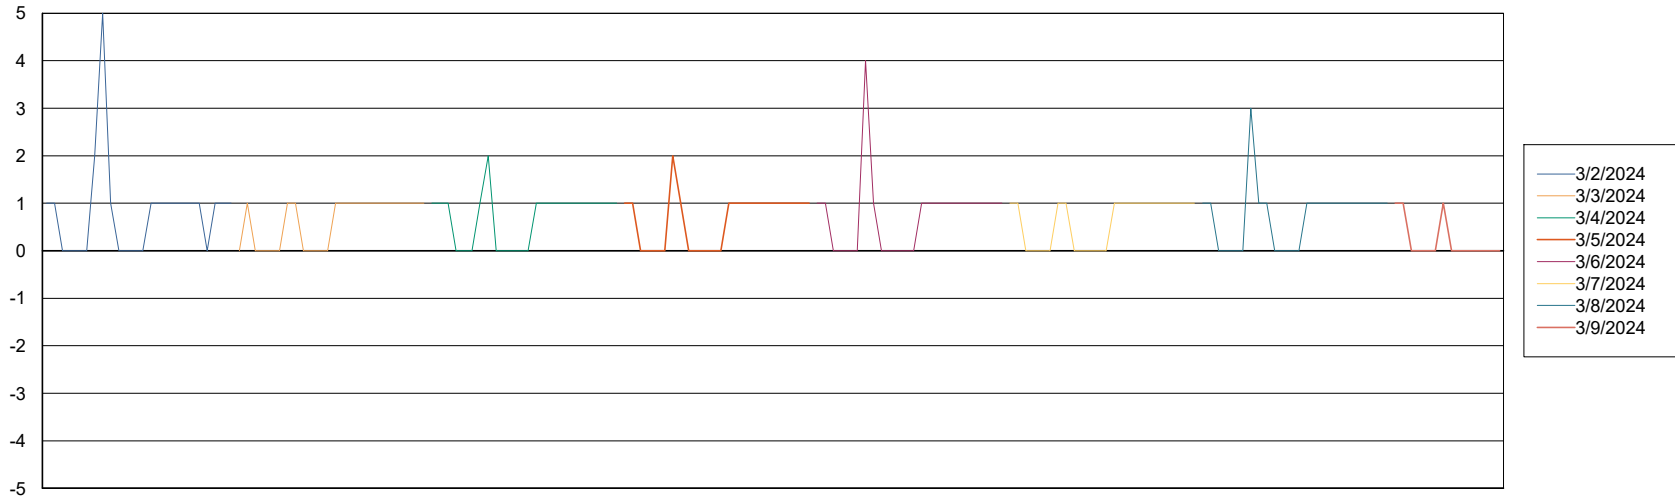

Standby Database Health KBR_Production

Recovery lag for last 7 days