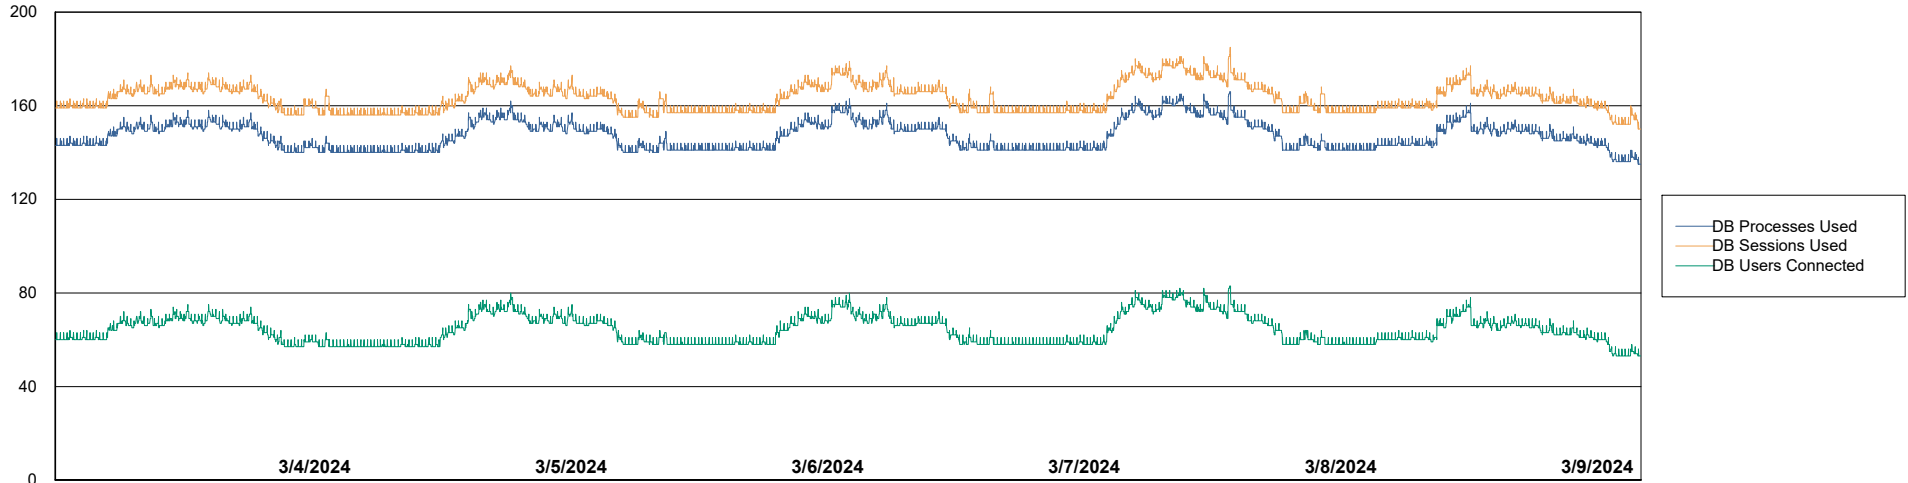

Weekly SLA Customer Report

Customer KBR_Production
Database ID 117

Database Performance KBR_PRD_BI-DBSRV_ABS1

Weekly SLA Customer Report

Customer KBR_Production
Database ID 117

Database Performance KBR_PRD_DB-SRV1_ABS1