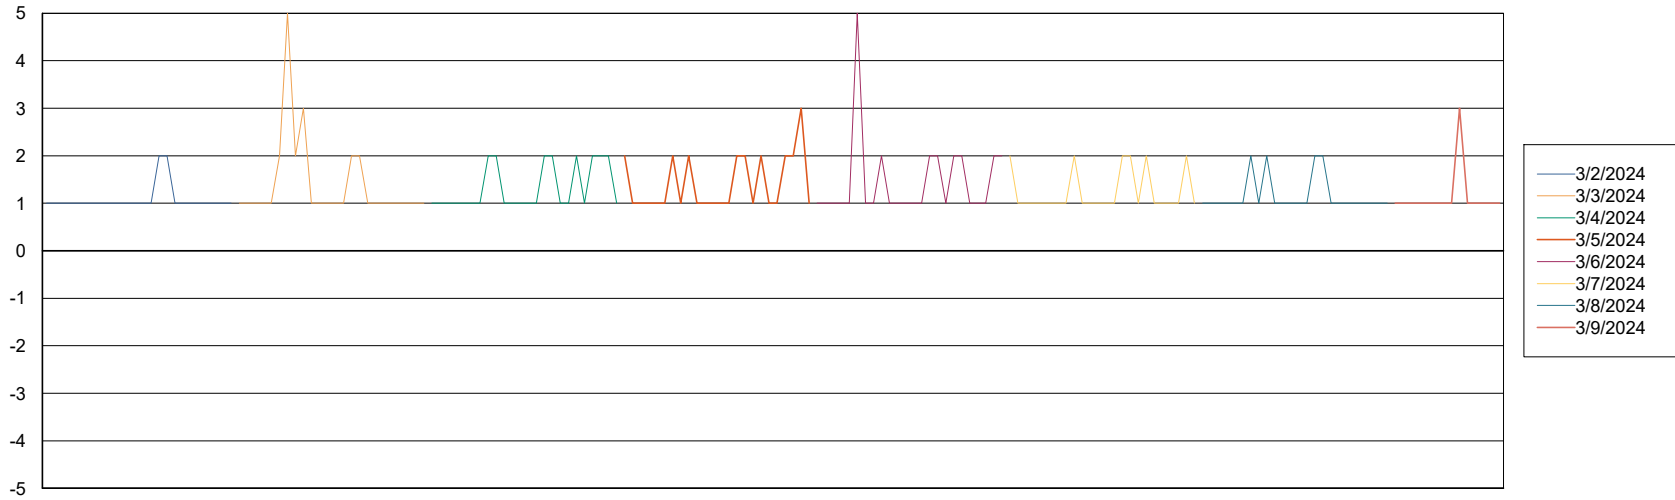

Standby Database Health HUE_Production

Recovery lag for last 7 days