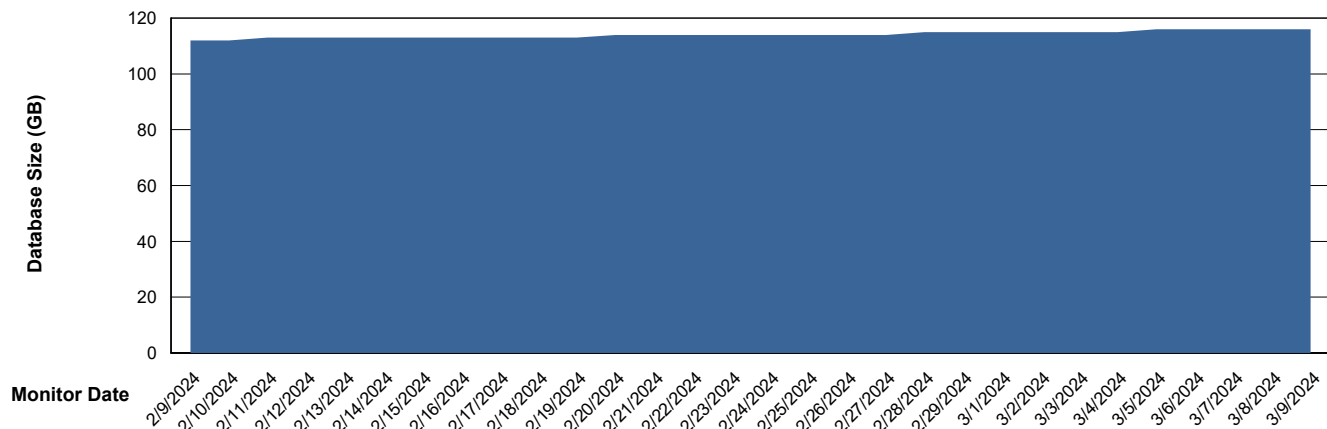

DATABASE SIZE HUE_PRD_S-ORAPROD2_ABS1

Database growth over last month