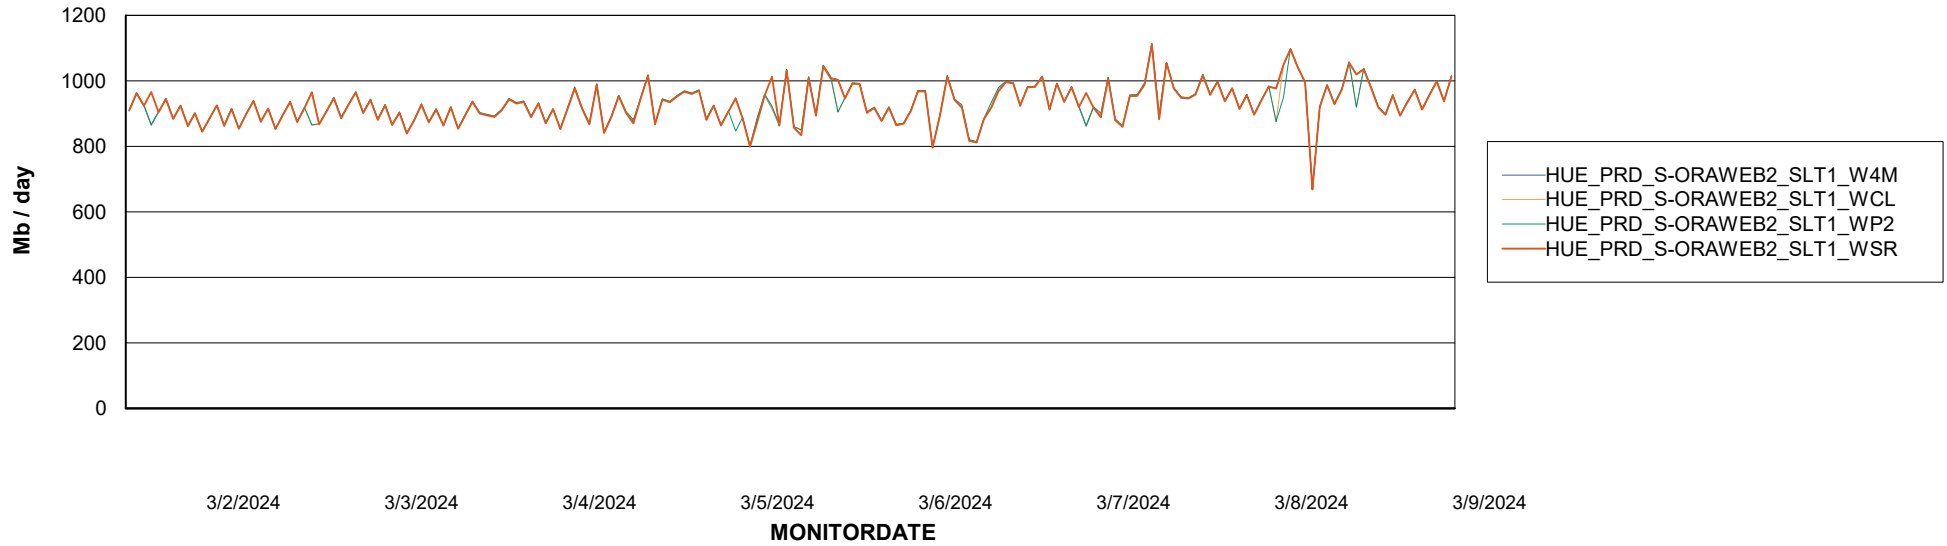

ABSSolute Web Component Services

Avg memory used per ABS Web component