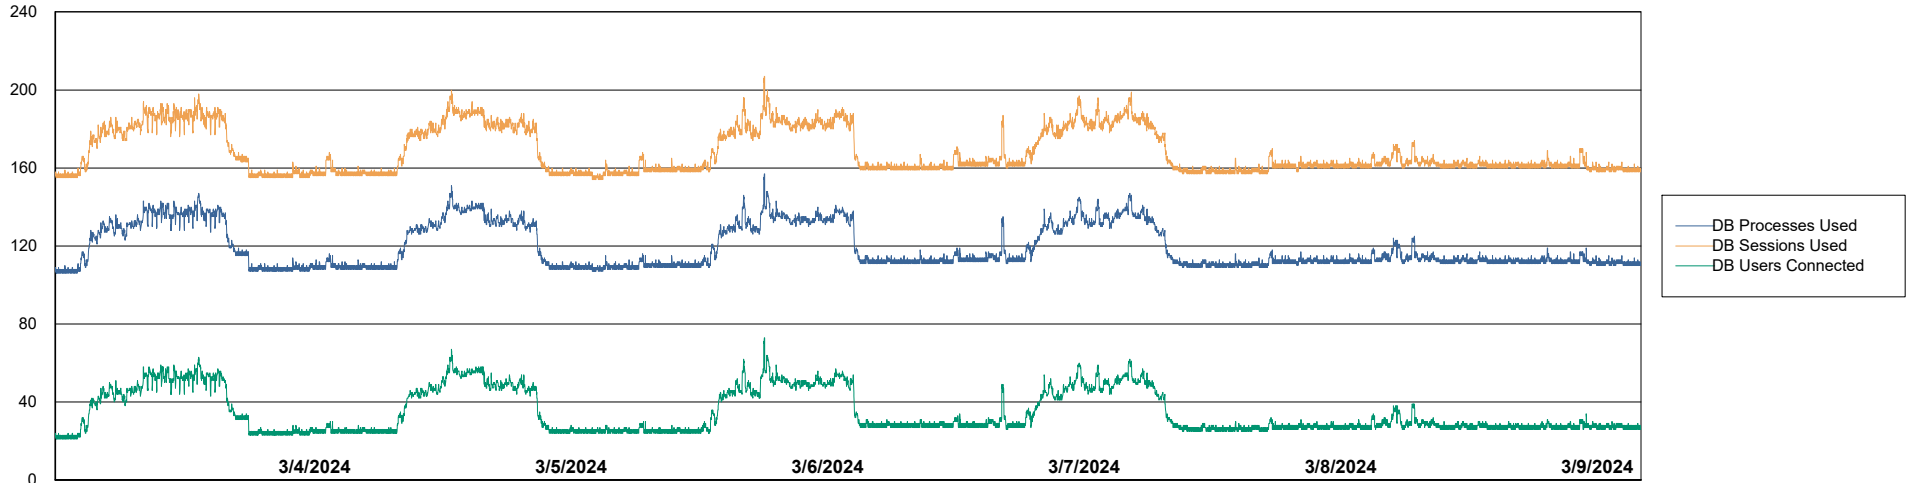

Weekly SLA Customer Report

Customer HUE_Production
Database ID 154

Database Performance HUE_PRD_S-ORABI2_ABS1

Weekly SLA Customer Report

Customer HUE_Production
Database ID 154

Database Performance HUE_PRD_S-ORAPROD2_ABS1