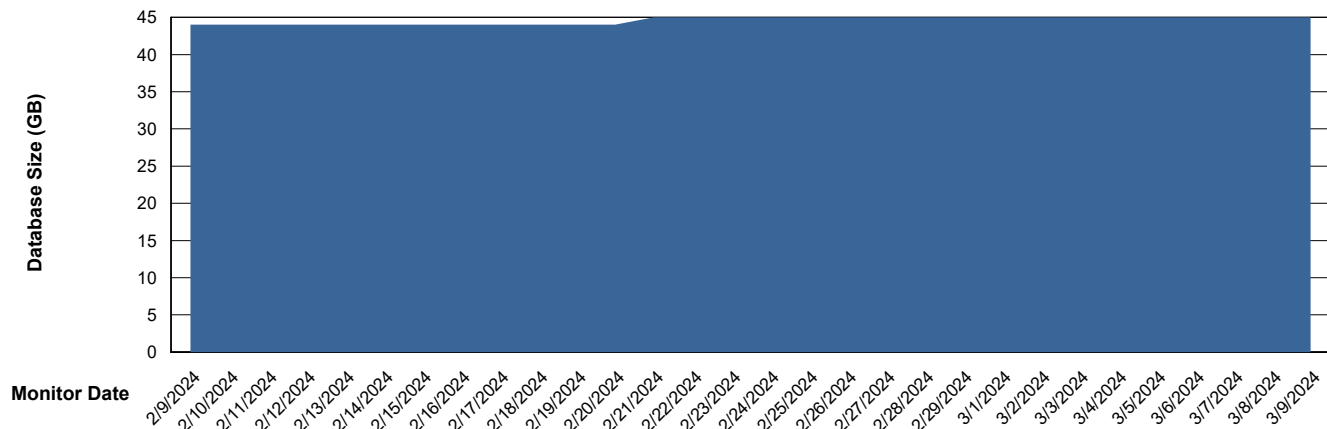

DATABASE SIZE HUE_PRD_S-ORABI2_ABS1

Database growth over last month