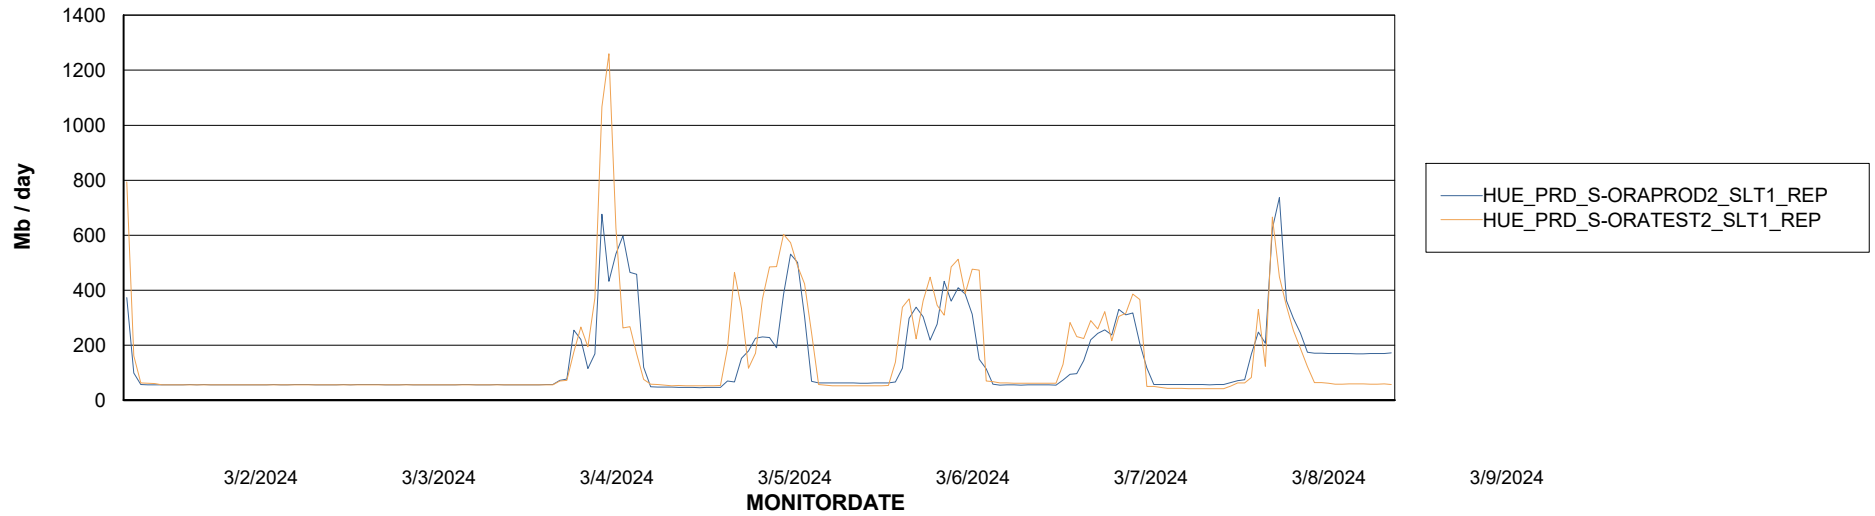

Avg memory used per ABS Server Service

Avg users per day per ABS server

Weekly SLA Customer Report

Customer HUE_Production
Database ID 154

ABSSolute Application ReportServer Services

Avg memory used per ReportServer Service