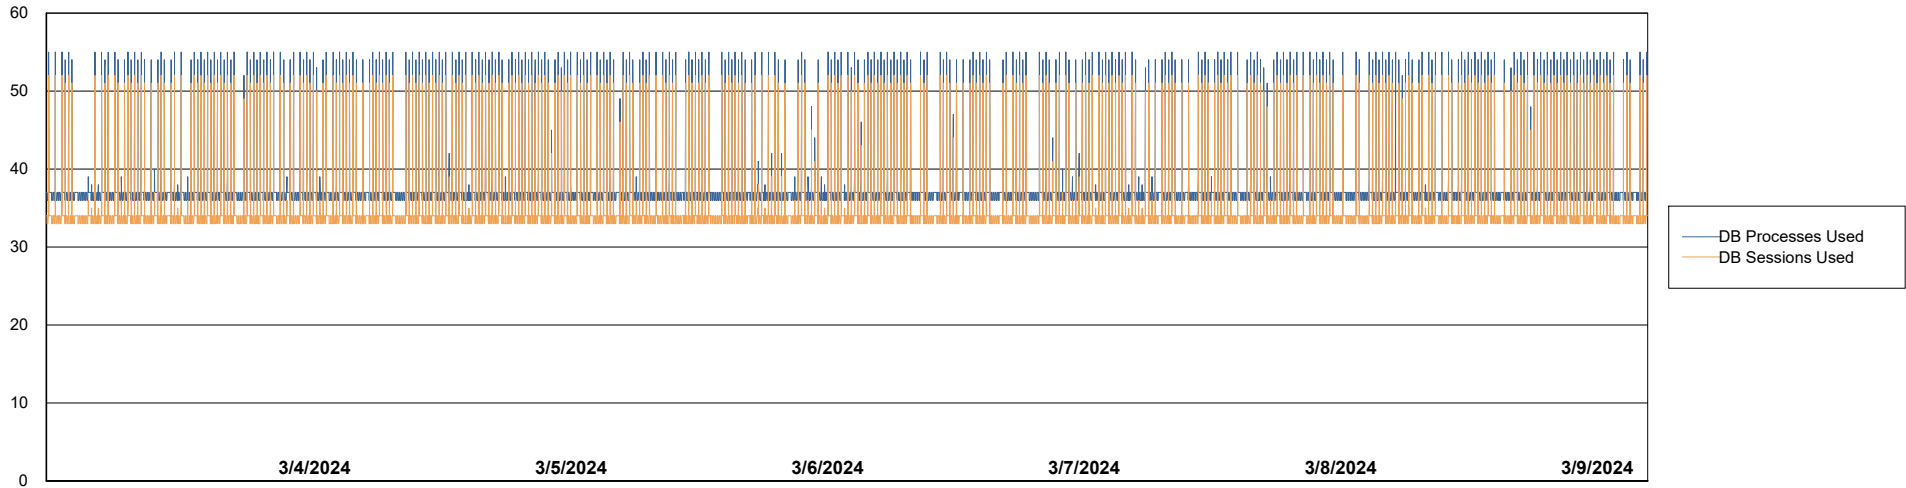

Database Performance HUE_PRD_S-ORATEST2_HSBABS1

DB Processes Max 1,000