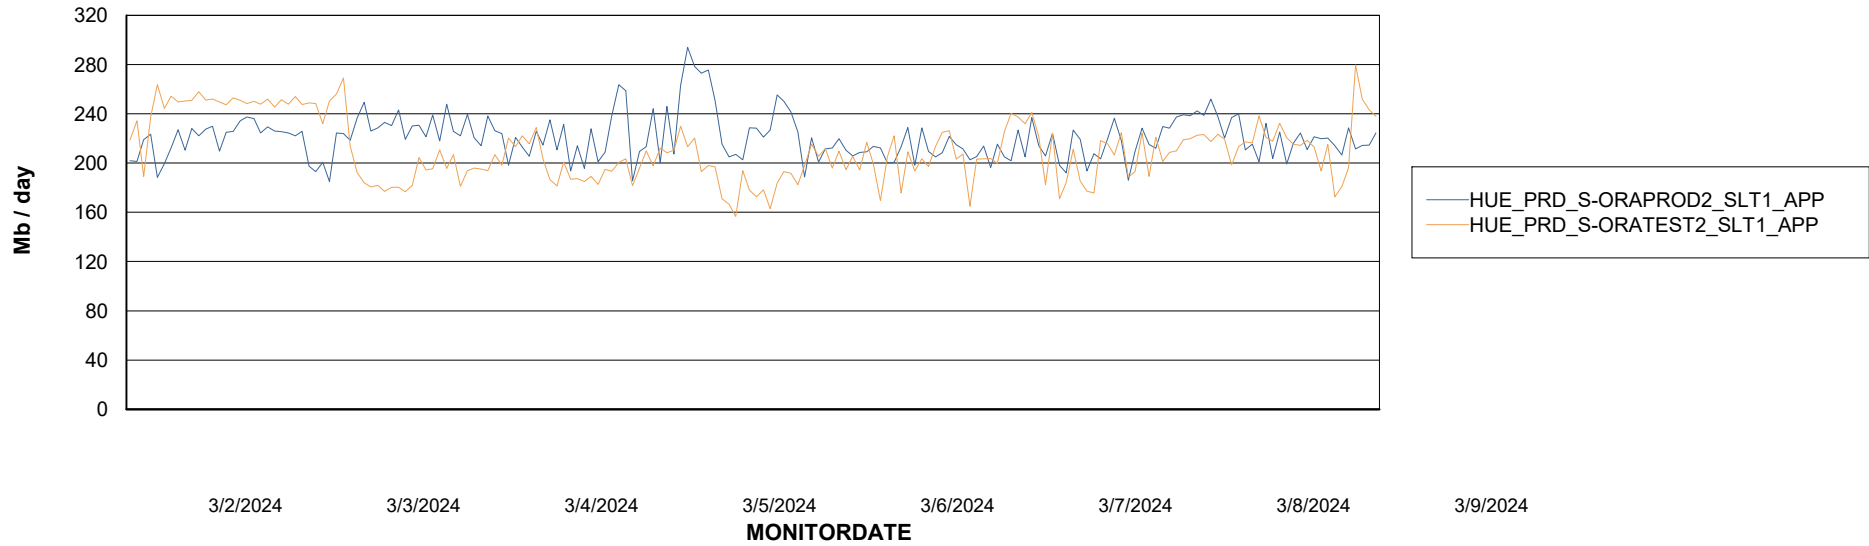

ABSSolute Application Server Services

Avg memory used per ABS Server Service