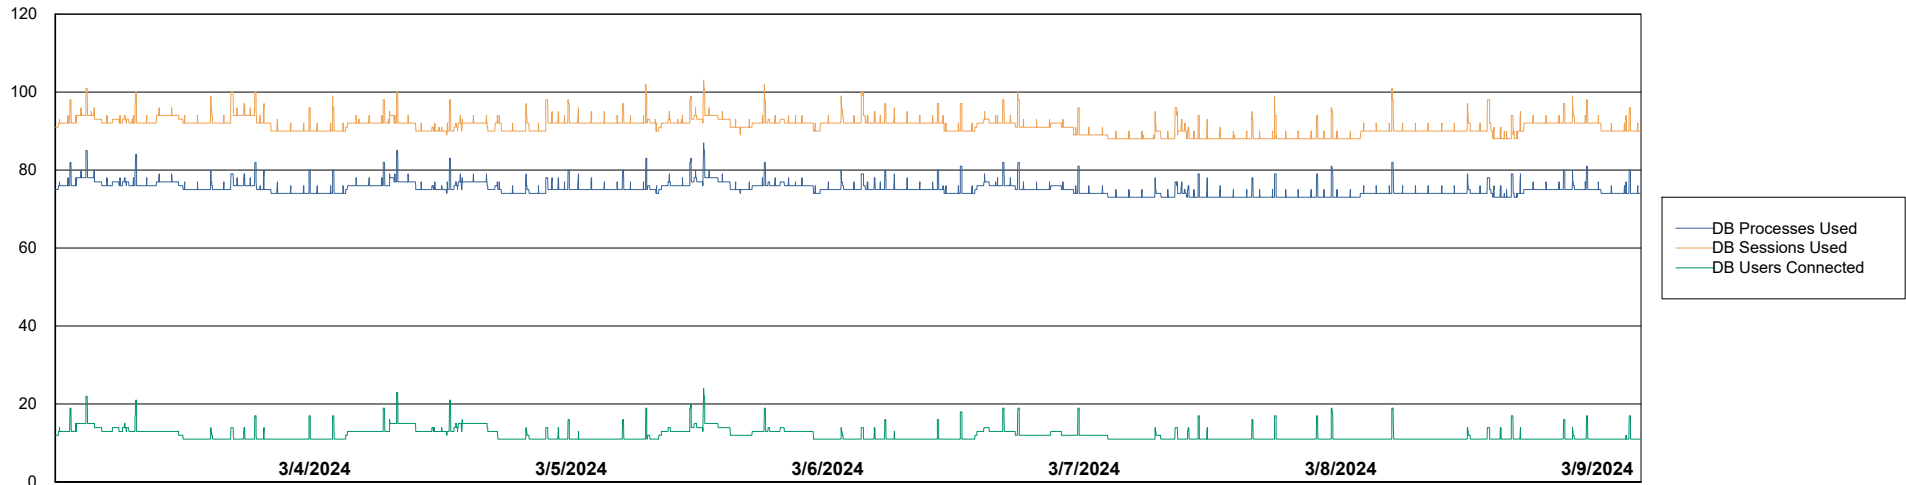

Weekly SLA Customer Report

Customer EUT_Production
Database ID 114

Database Performance EUT_EUP_PRD_URVINA22T_DB_ABS1

Weekly SLA Customer Report

Customer EUT_Production
Database ID 114

Database Performance EUT_URM_PRD_URVINA26_DB_ABS1

Weekly SLA Customer Report

Customer EUT_Production
Database ID 114

DATABASE SIZE EUT_EUP_PRD_URVINA22T_DB_ABS1

Database growth over last month

DATABASE SIZE EUT_URM_PRD_URVINA26_DB_ABS1

Database growth over last month