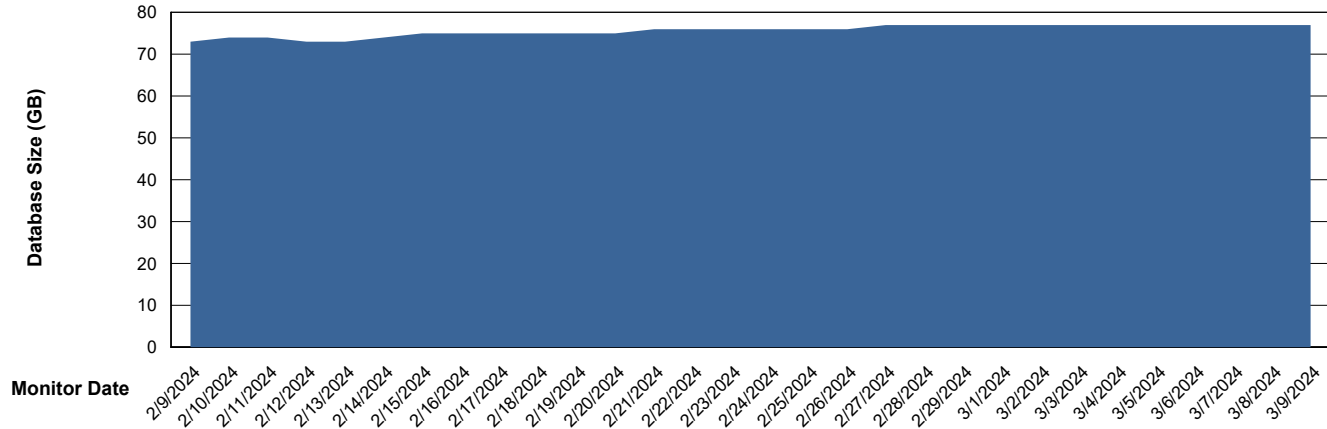

DB Processes Max 0
DB Processes Max 1,000

Weekly SLA Customer Report

Customer ELJ Production
Database ID 72

Database Performance ELJ_PRD_FRASEQXPRDDB03_ABS1

Weekly SLA Customer Report

Customer ELJ Production
Database ID 72

DATABASE SIZE ELJ_PRD_FRASEQXPRDDB01_ABS1

Database growth over last month

DATABASE SIZE ELJ_PRD_FRASEQXPRDDB03_ABS1

Database growth over last month

Weekly SLA Customer Report

Customer ELJ Production
Database ID 72