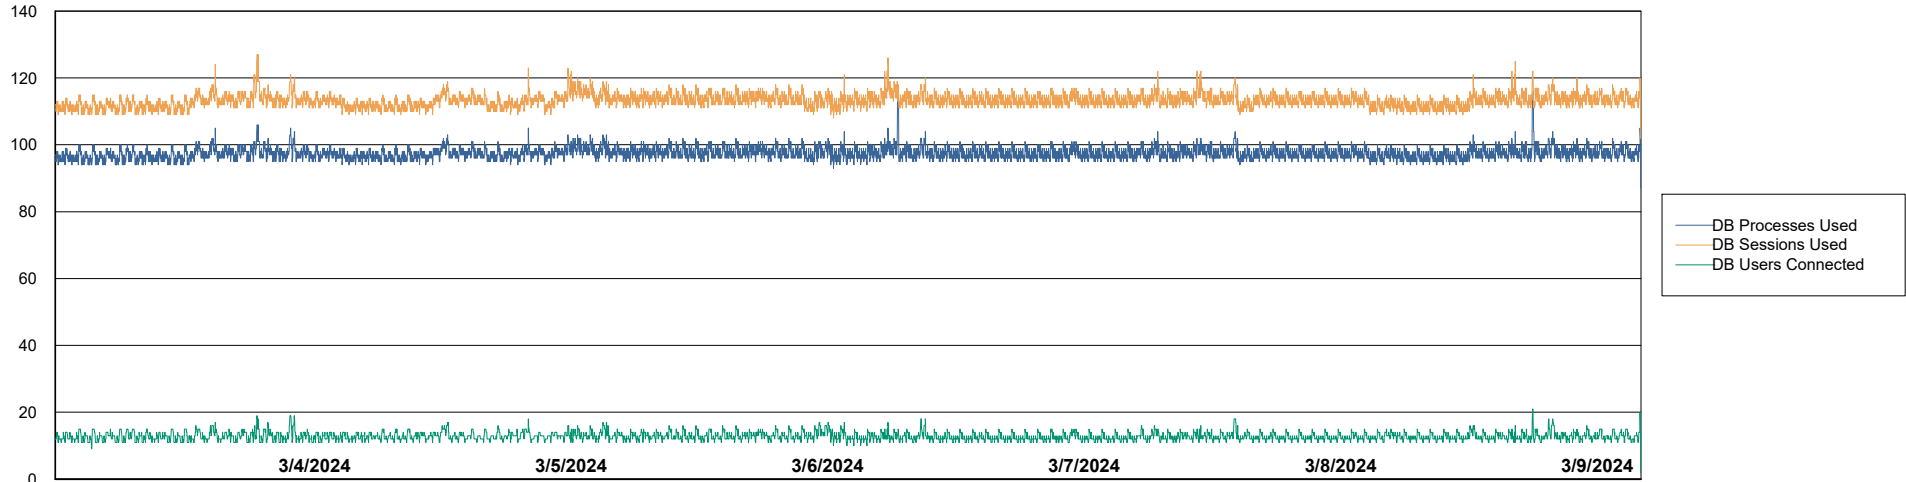

DB Processes Max 0
DB Processes Max 1,000

Weekly SLA Customer Report

Customer ELJ Production
Database ID 72

Database Performance ELJ_PRD_FRASEQXPRDDB03_ABS1

Weekly SLA Customer Report

Customer ELJ Production
Database ID 72