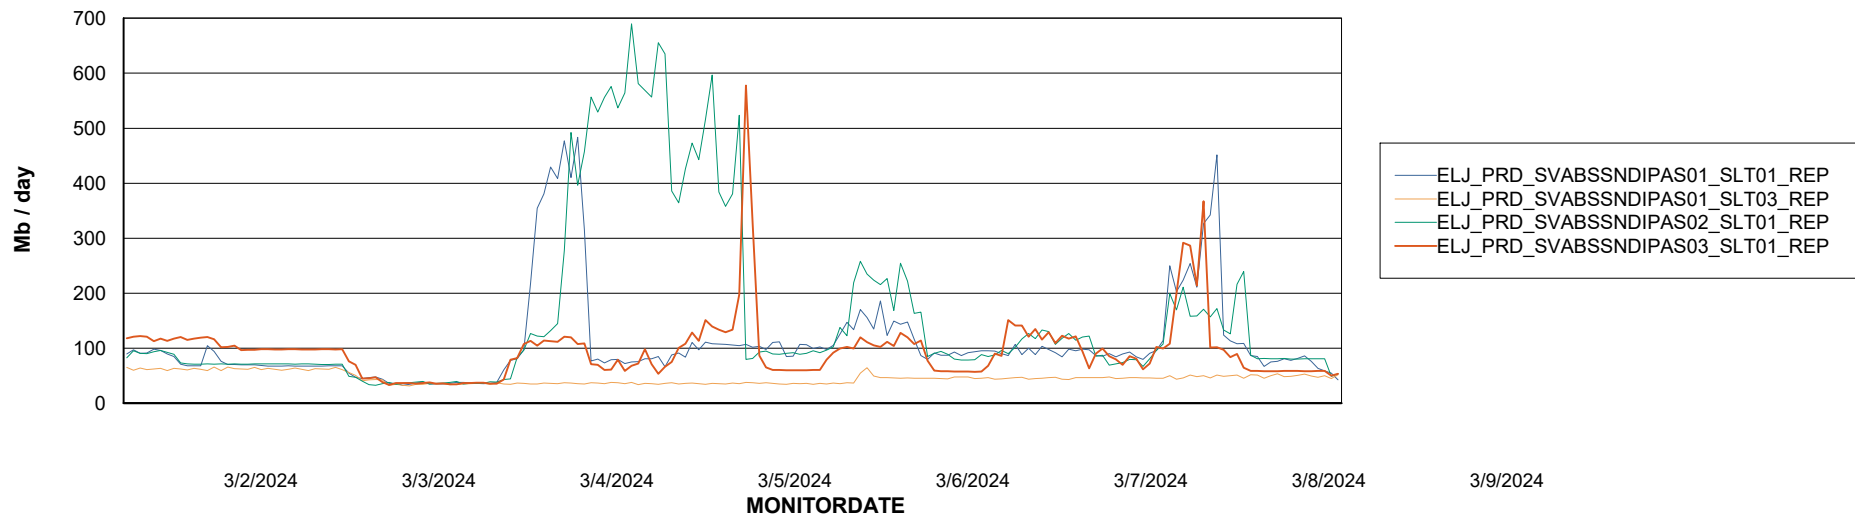

Avg memory used per ABS Server Service

Avg users per day per ABS server

Weekly SLA Customer Report

Customer ELJ Production
Database ID 72

ABSSolute Application ReportServer Services

Avg memory used per ReportServer Service