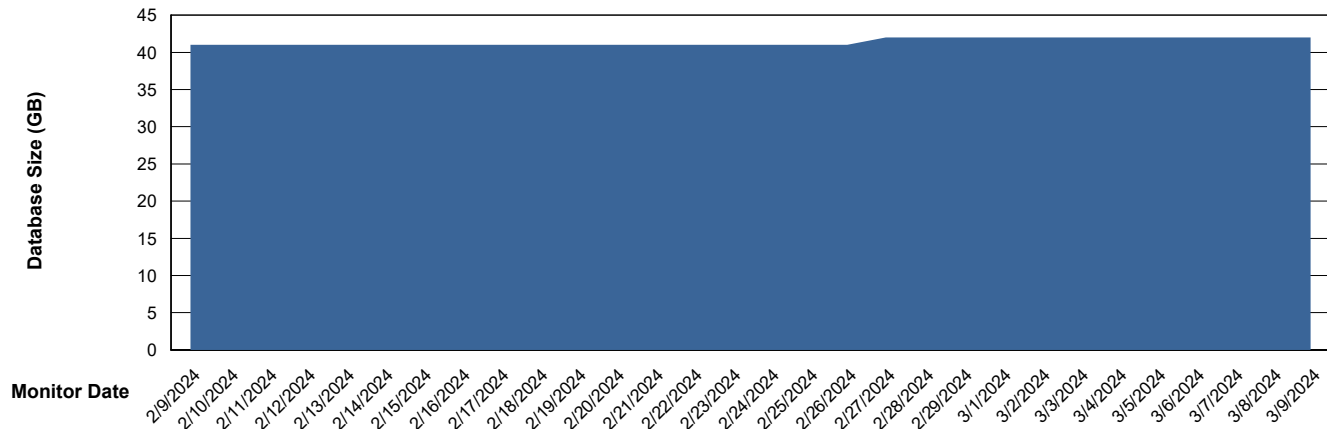

DB Processes Max 0
DB Processes Max 1,000

Weekly SLA Customer Report

Customer ELJ Production
Database ID 72

Database Performance ELJ_PRD_FRASEQXPRDDB03_ABS1

Weekly SLA Customer Report

Customer ELJ Production
Database ID 72

DATABASE SIZE ELJ_PRD_FRASEQXPRDDB01_ABS1

Database growth over last month

DATABASE SIZE ELJ_PRD_FRASEQXPRDDB03_ABS1

Database growth over last month

Weekly SLA Customer Report

Customer ELJ Production
Database ID 72