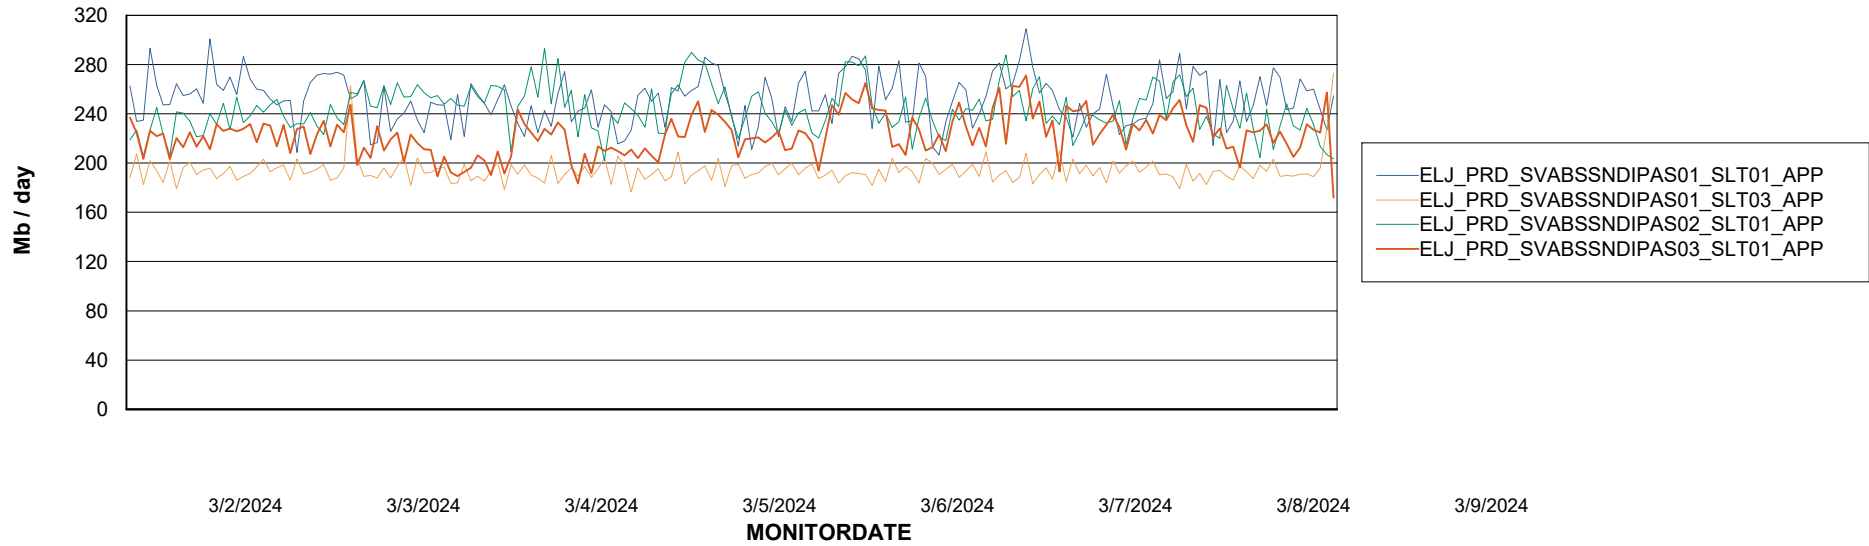

ABSSolute Application Server Services

Avg memory used per ABS Server Service