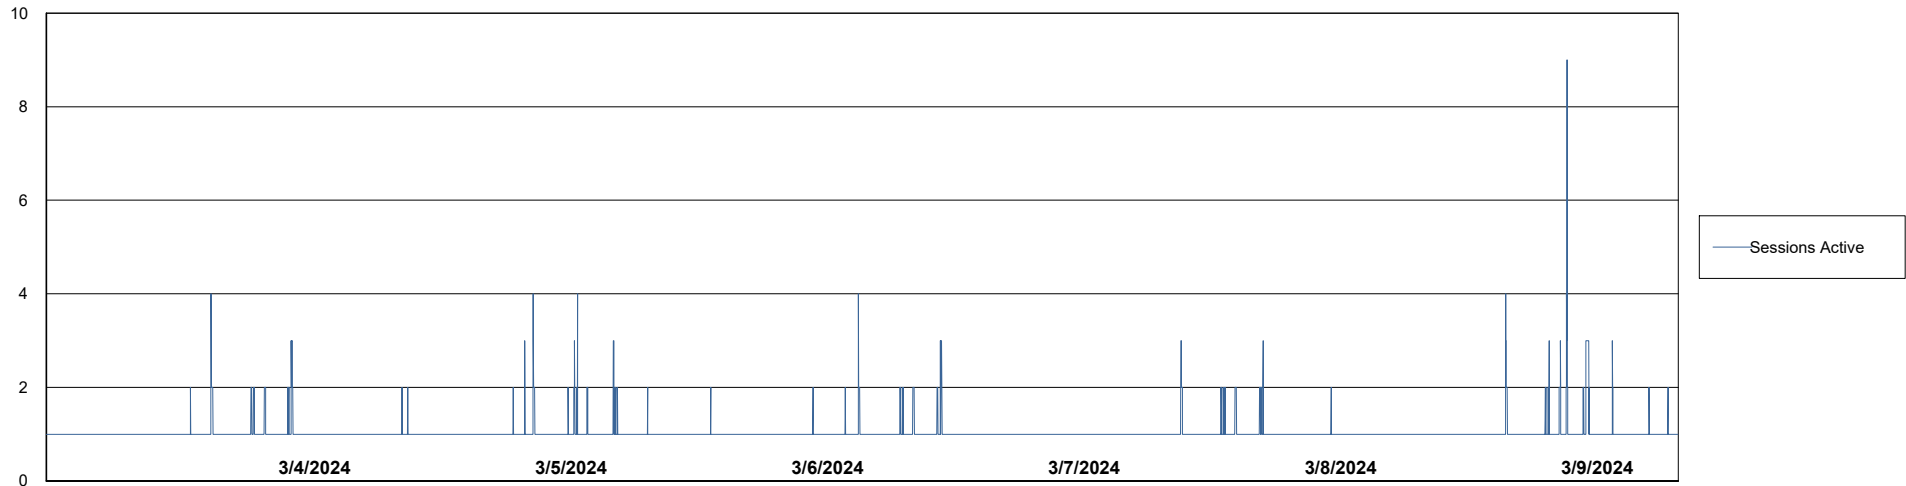

DB Processes Max 0
DB Processes Max 1,000

Weekly SLA Customer Report

Customer ELJ Production
Database ID 72

Database Performance ELJ_PRD_FRASEQXPRDDB03_ABS1

Weekly SLA Customer Report

Customer ELJ Production
Database ID 72