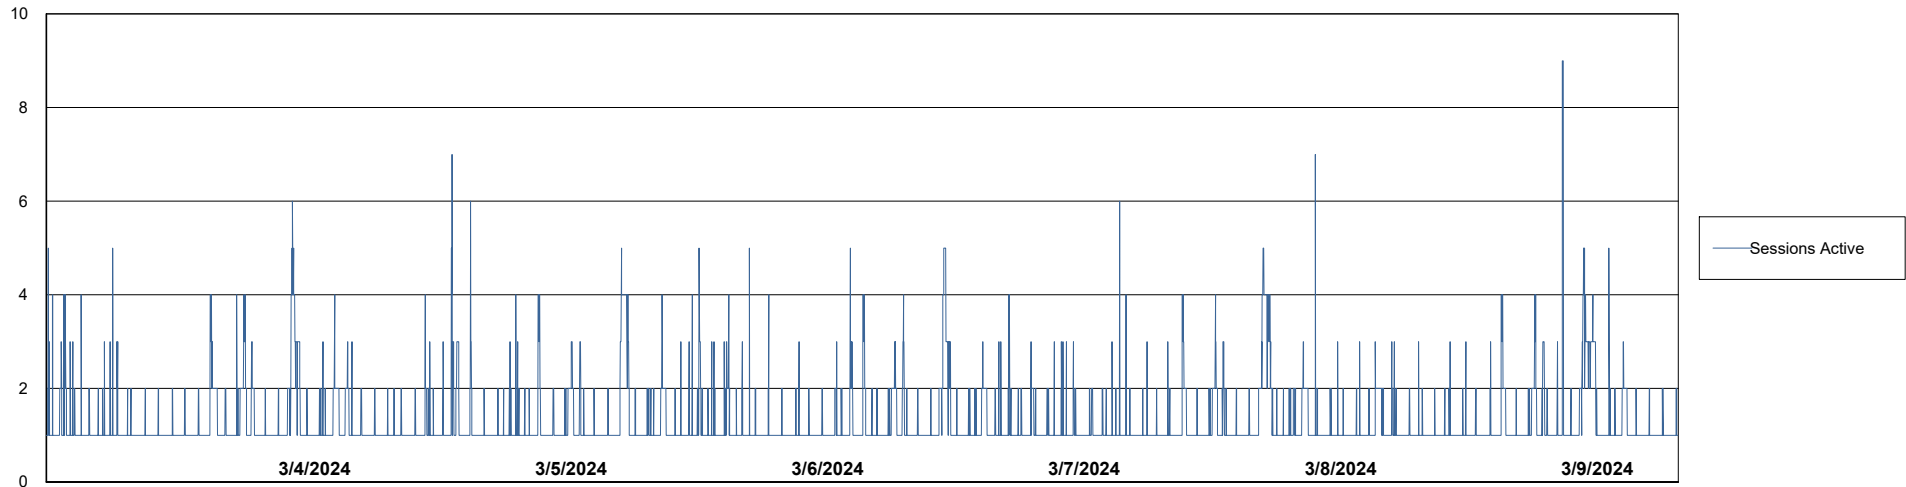

Database Performance ELI_PRD_FRASEQXPRDDB04_ABS1