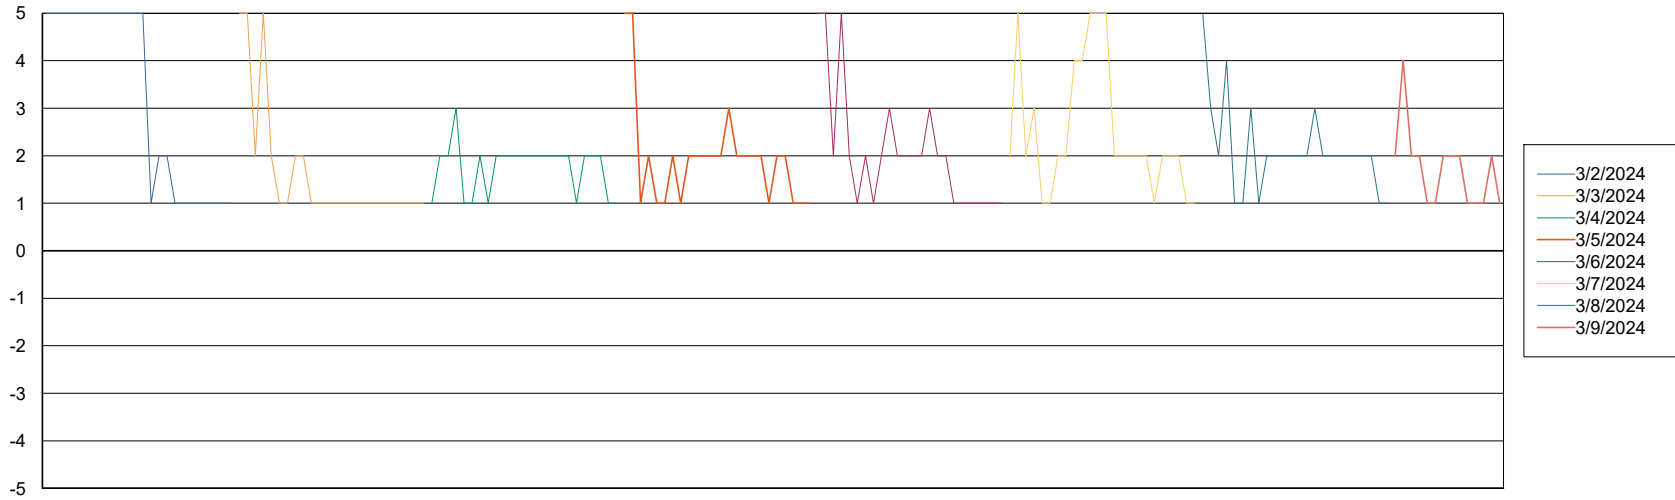

Standby Database Health ELI_Production

Recovery lag for last 7 days