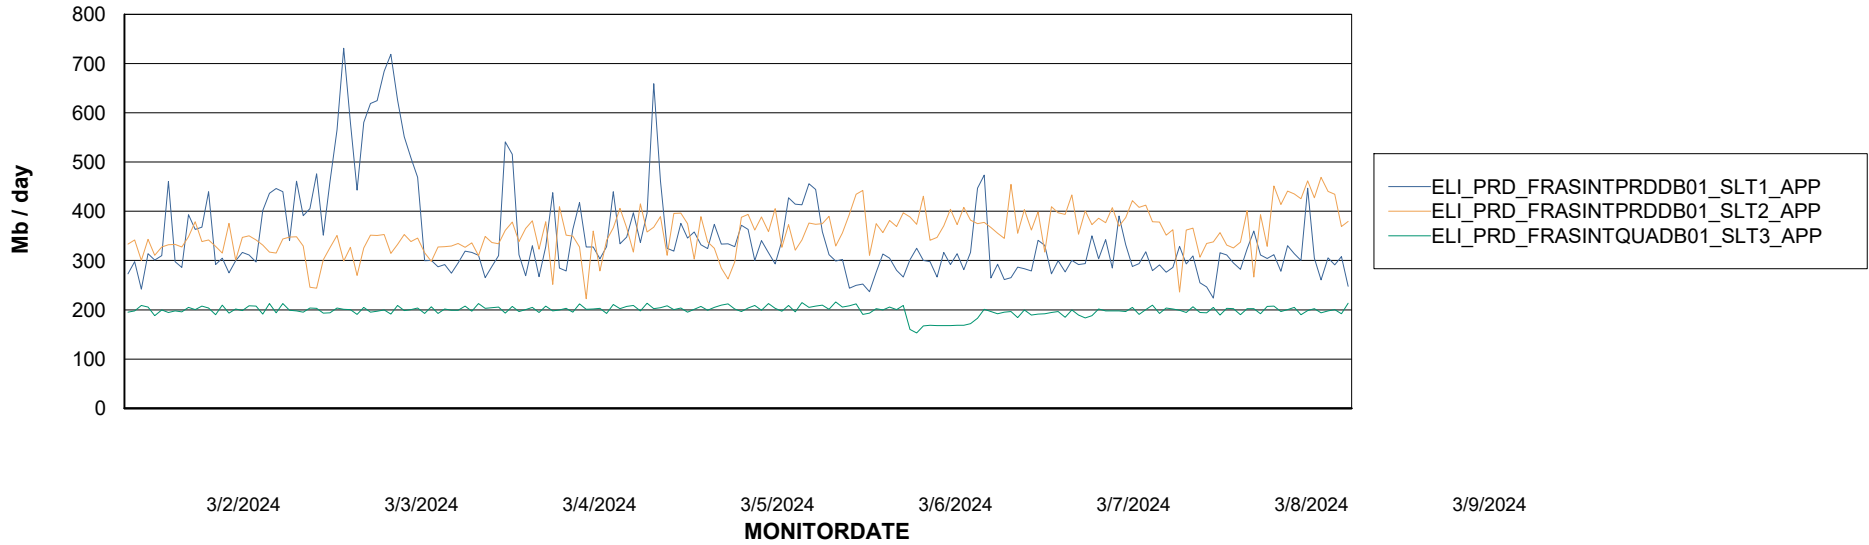

ABSSolute Application Server Services

Avg memory used per ABS Server Service