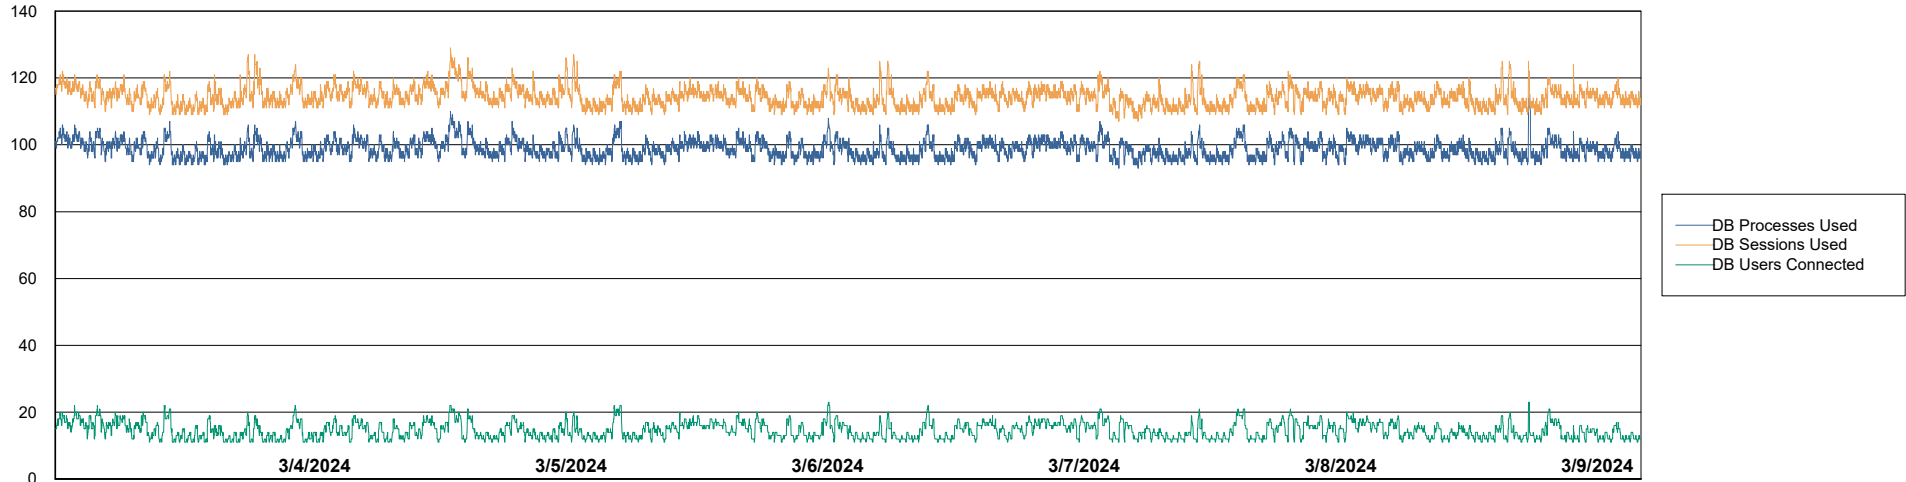

Database Performance ELI_PRD_FRASEQXPRDDB04_ABS1