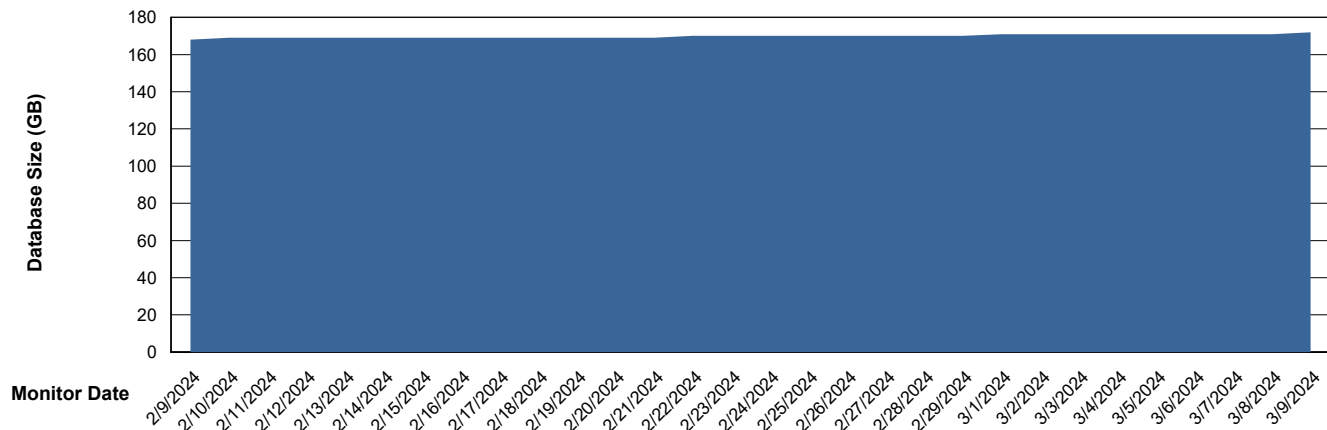

DATABASE SIZE ELI_PRD_FRASEQXPRDDB04_ABS1

Database growth over last month