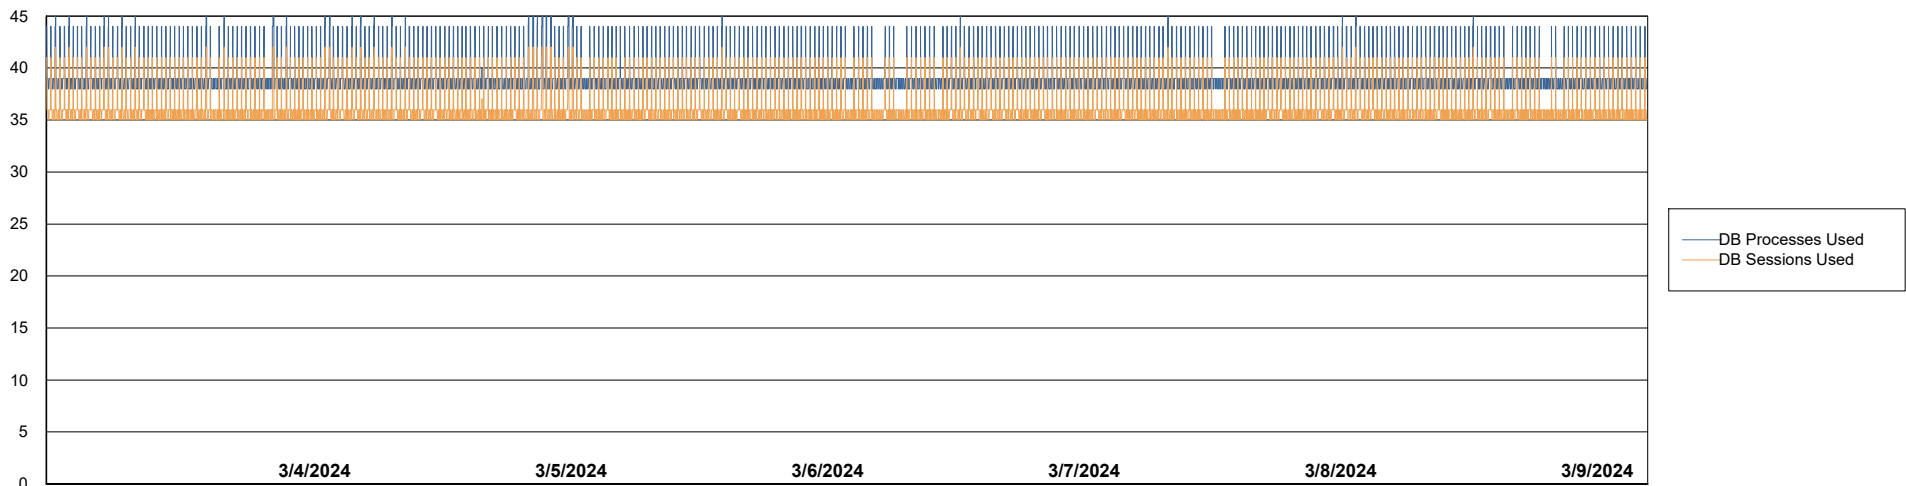

Database Performance ELI_PRD_FRASINTQUADB01_HSBABS1

DB Processes Max 1,000