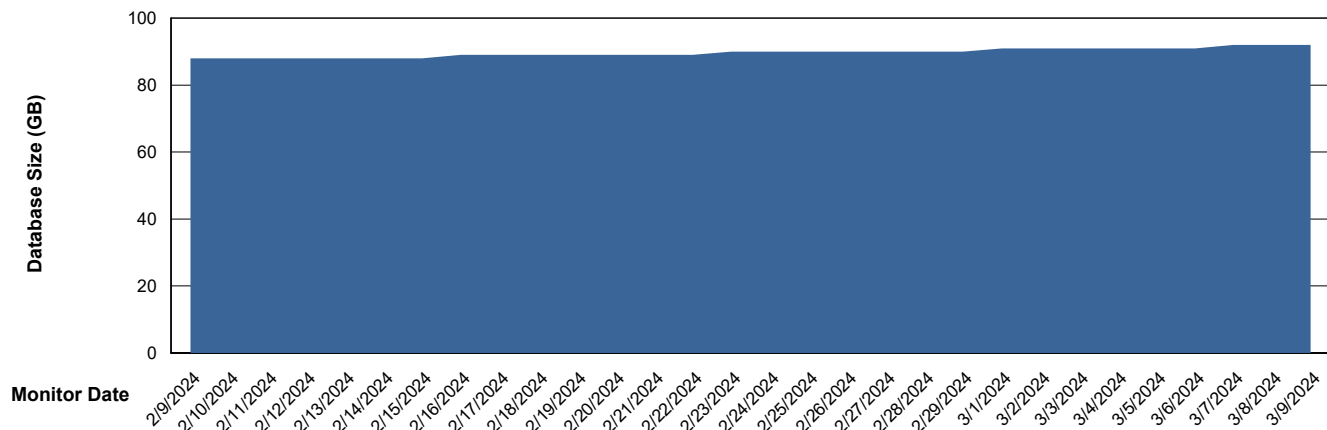

DATABASE SIZE ELI_PRD_FRASINTPRDDB01_ABS1

Database growth over last month