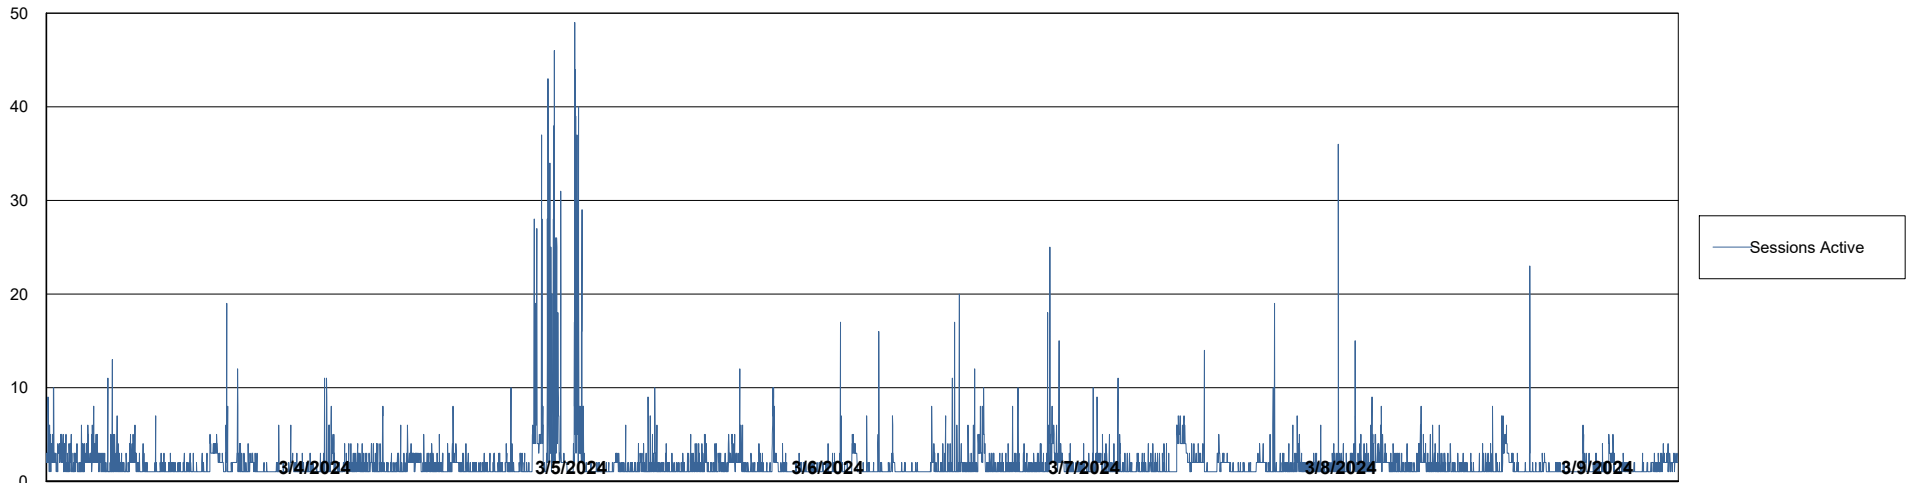

Database Performance ELI_PRD_FRASINTPRDDB01_ABS1