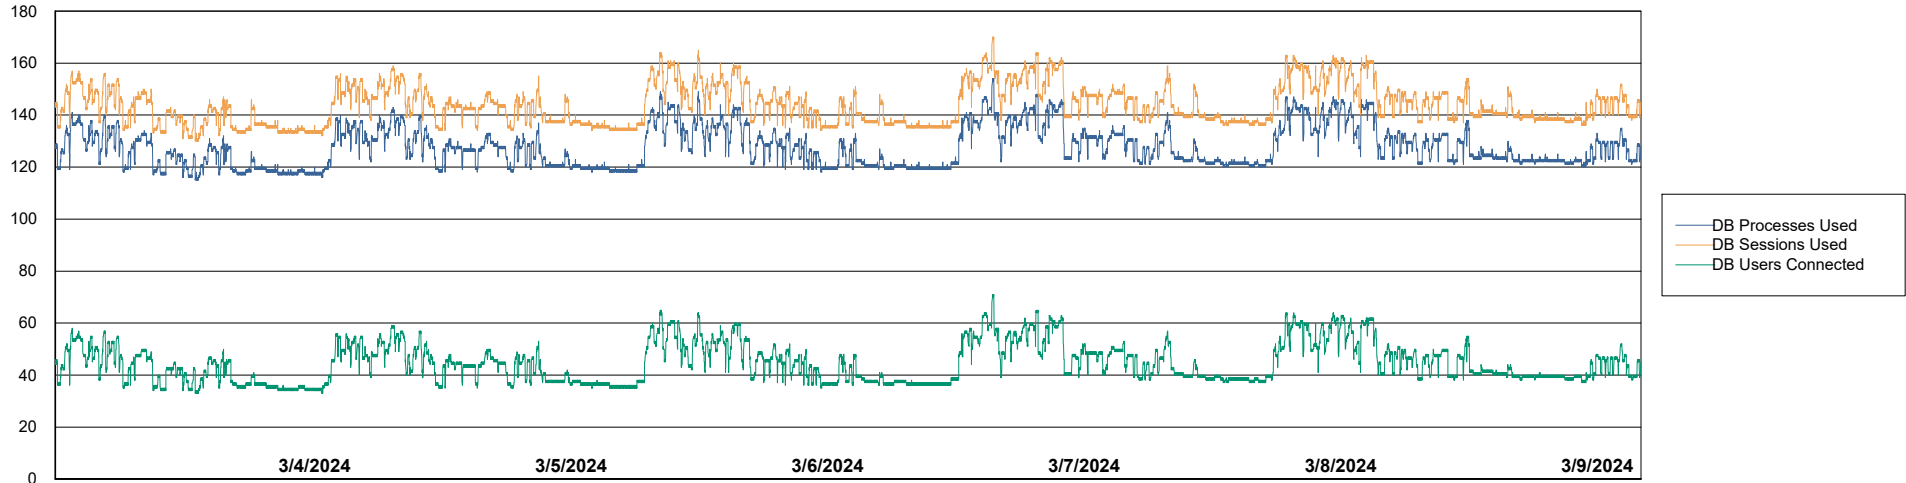

Database Performance ECL_PRD_ECLABS_ABS1