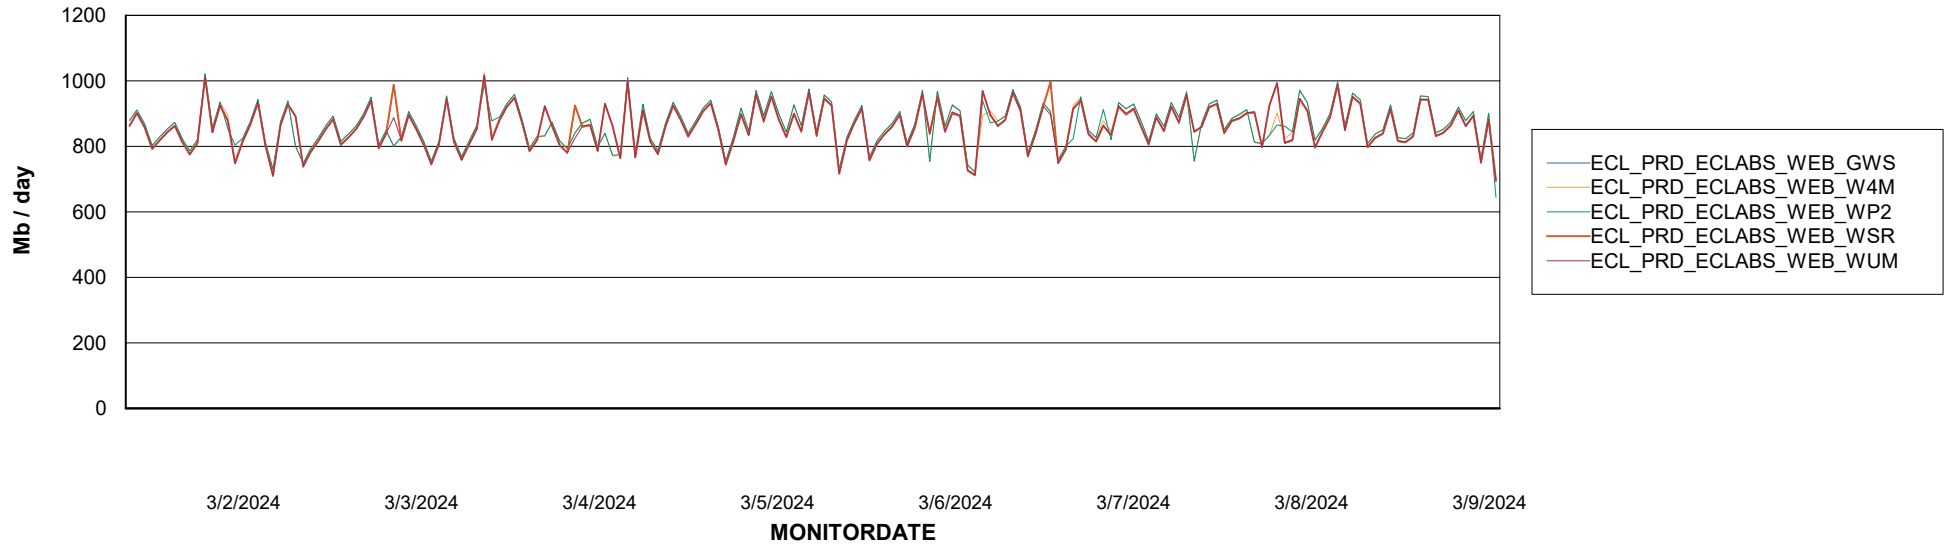

ABSSolute Web Component Services

Avg memory used per ABS Web component