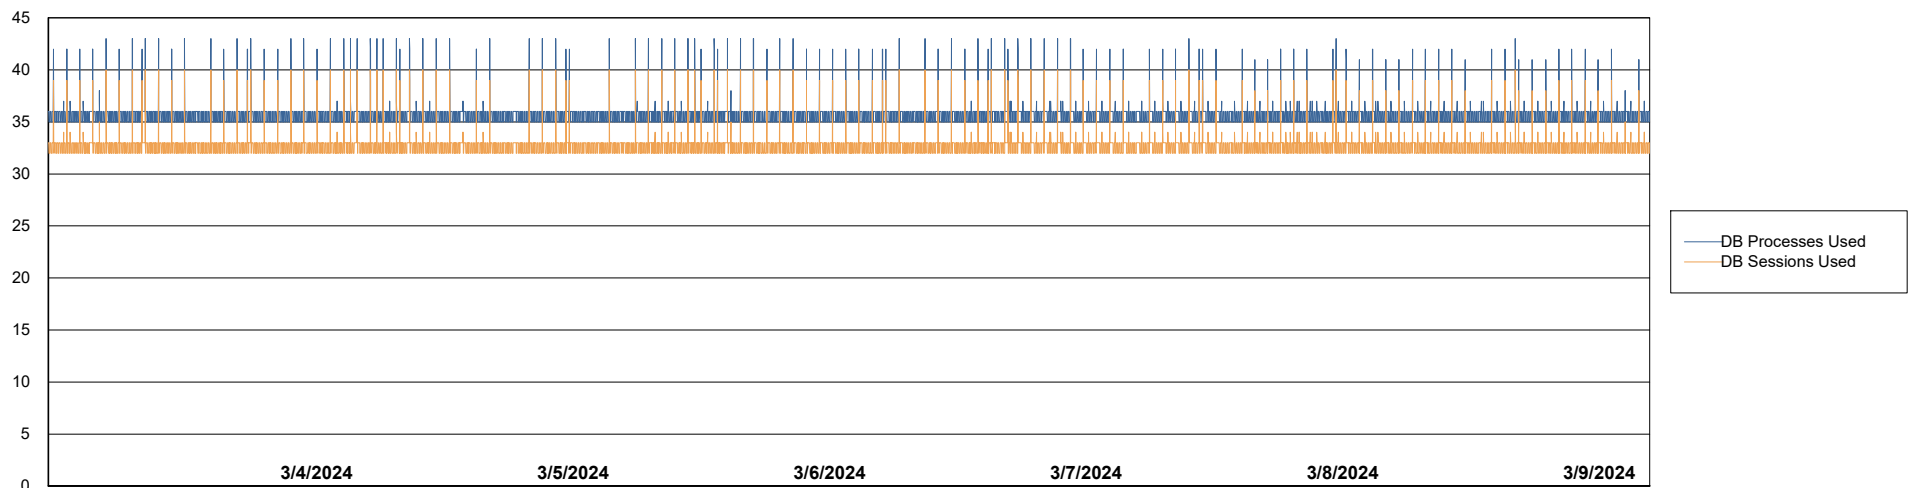

Database Performance ECL_PRD_ECLABS-TEST_HSBABS1

DB Processes Max 1,000