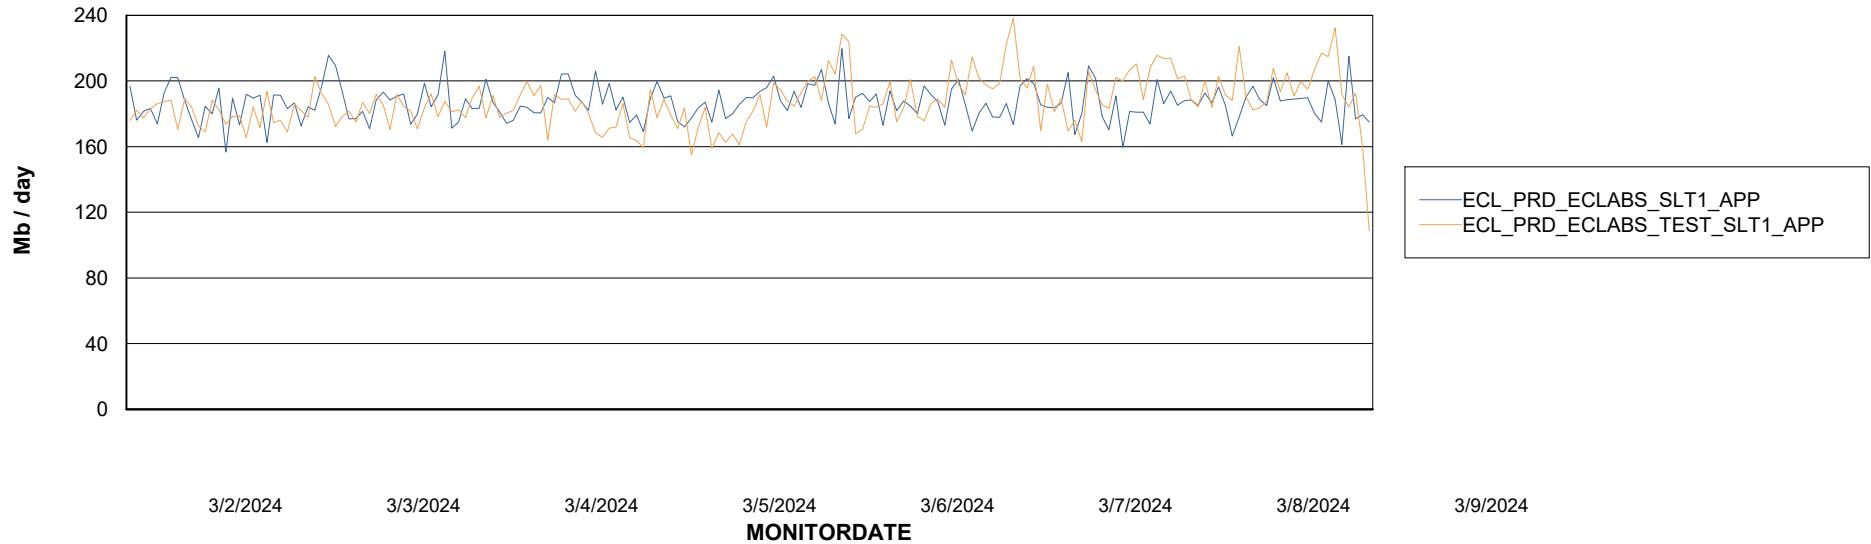

ABSSolute Application Server Services

Avg memory used per ABS Server Service