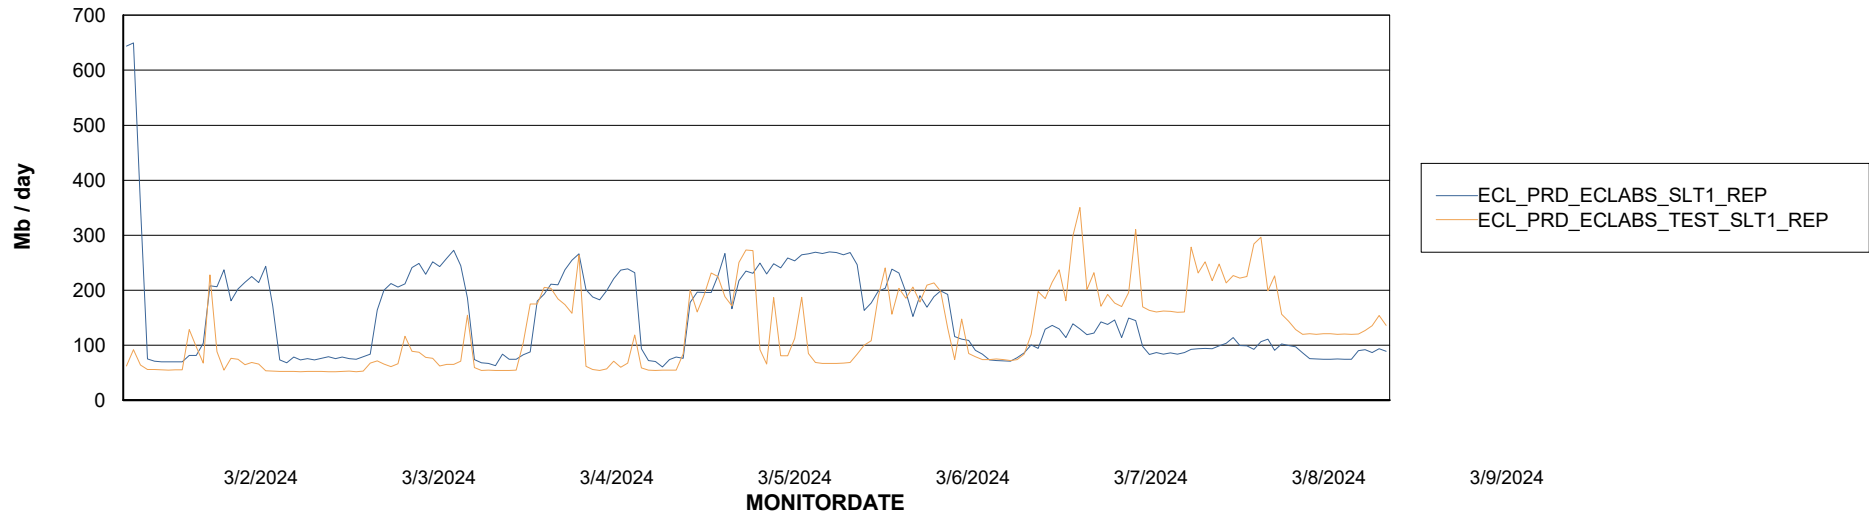

ABSSolute Application ReportServer Services

Avg memory used per ReportServer Service