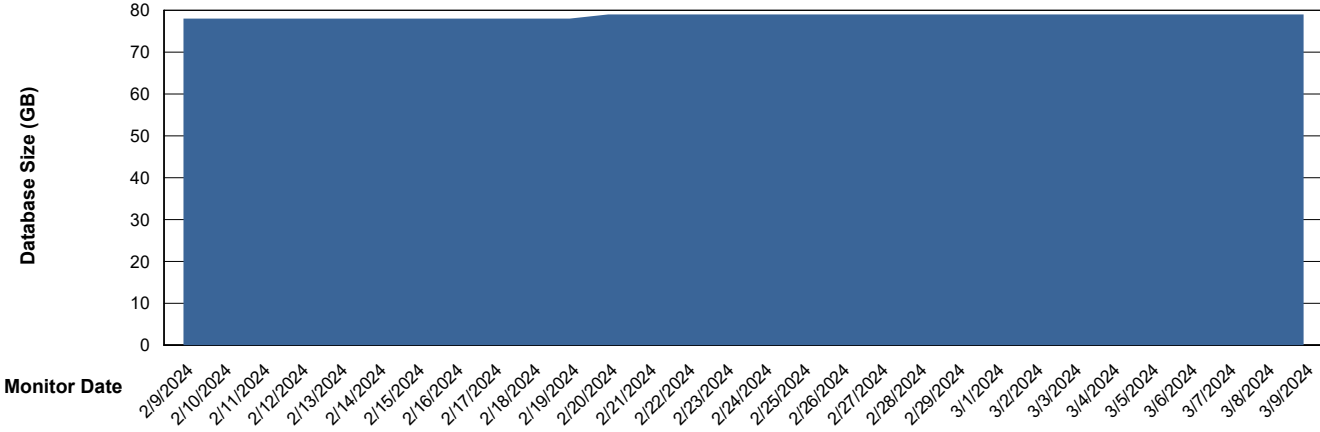

DATABASE SIZE ECL_PRD_ECLABS_ABS1

Database growth over last month

Database Tablespace ECL_PRD_ECLABS_ABS1

Date	Tablespace Name	Filesize (Gb)	Usedsize (Gb)	Percentage free
3/9/2024	ABSDATA	81	57	30
	INDX	10	6	35
3/8/2024	ABSDATA	81	57	30
	INDX	10	6	35
3/7/2024	ABSDATA	81	57	30
	INDX	10	6	35
3/6/2024	ABSDATA	81	57	30
	INDX	10	6	35
3/5/2024	ABSDATA	81	57	30
	INDX	10	6	36
3/4/2024	ABSDATA	81	57	30
	INDX	10	6	36
3/3/2024	ABSDATA	81	57	30
	INDX	10	6	36