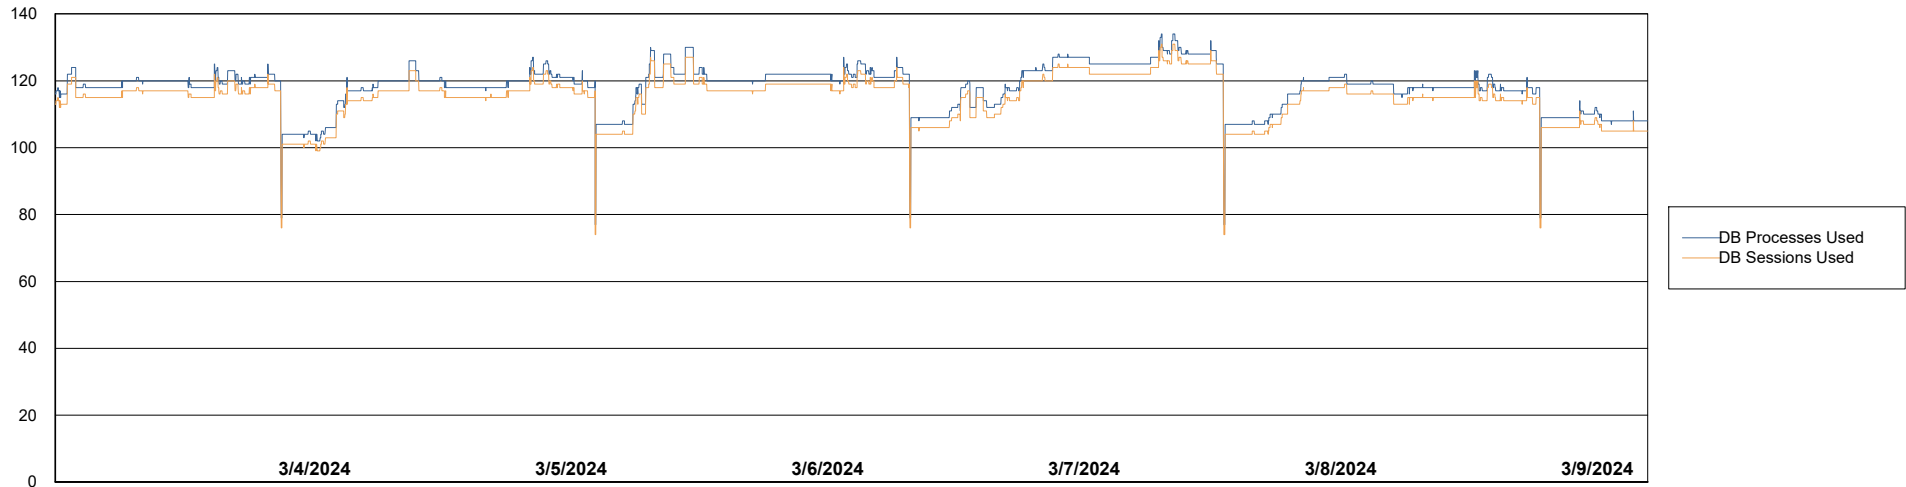

Database Performance DFD_PRD_S-S-ORACLE01-F_ABS1

DB Processes Max 4
DB Processes Max 600