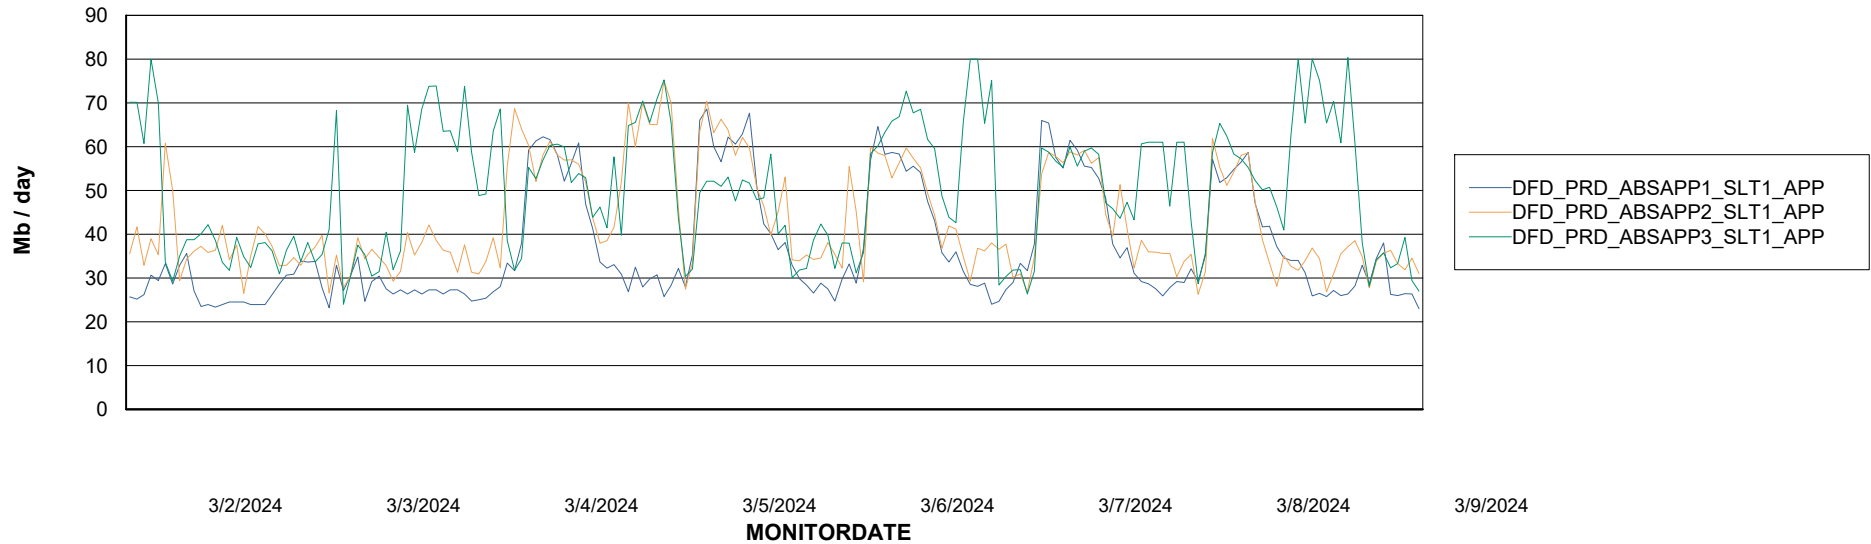

ABSSolute Application Server Services

Avg memory used per ABS Server Service