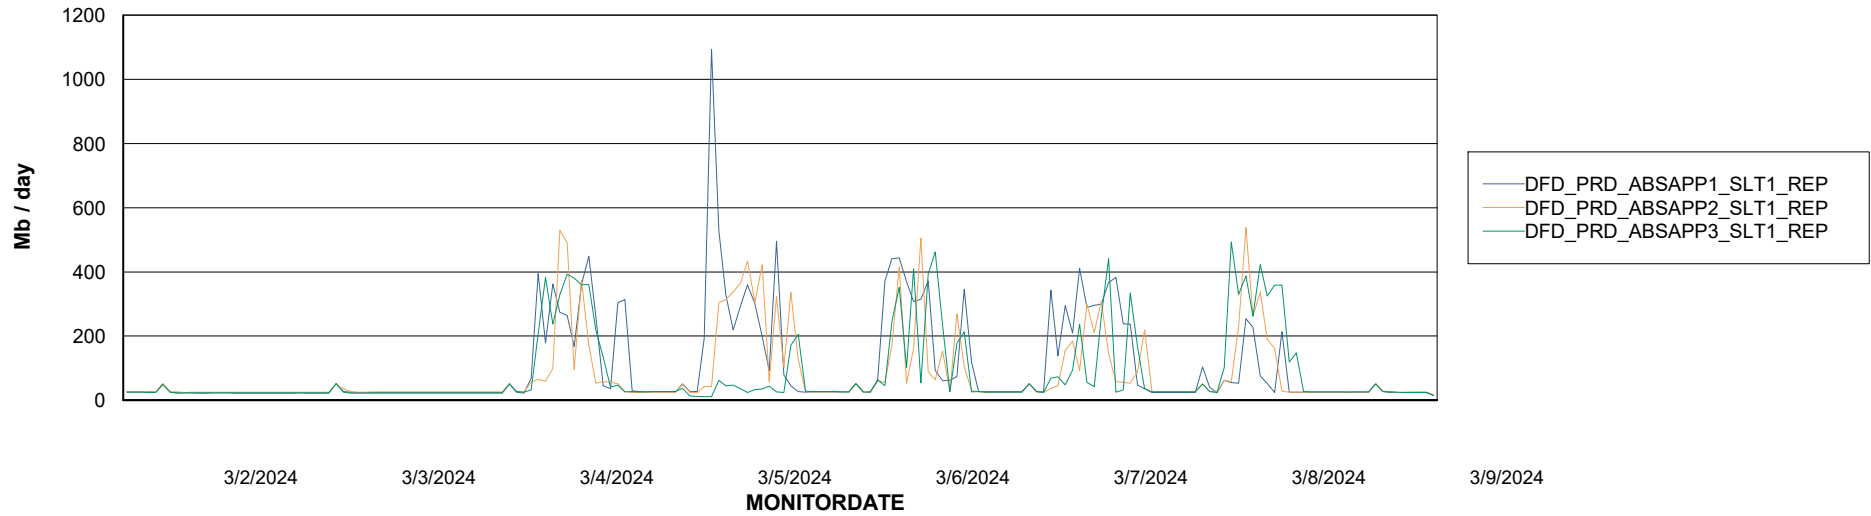

ABSSolute Application ReportServer Services

Avg memory used per ReportServer Service