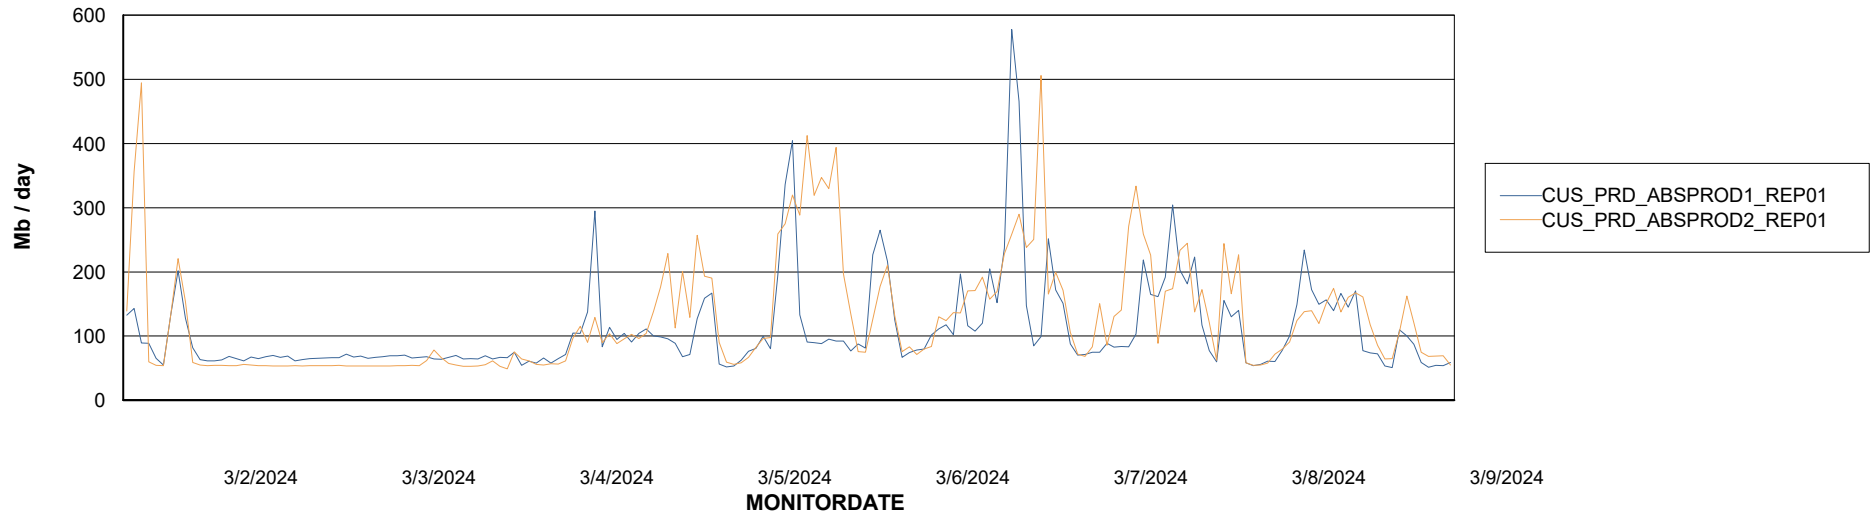

ABSSolute Application ReportServer Services

Avg memory used per ReportServer Service