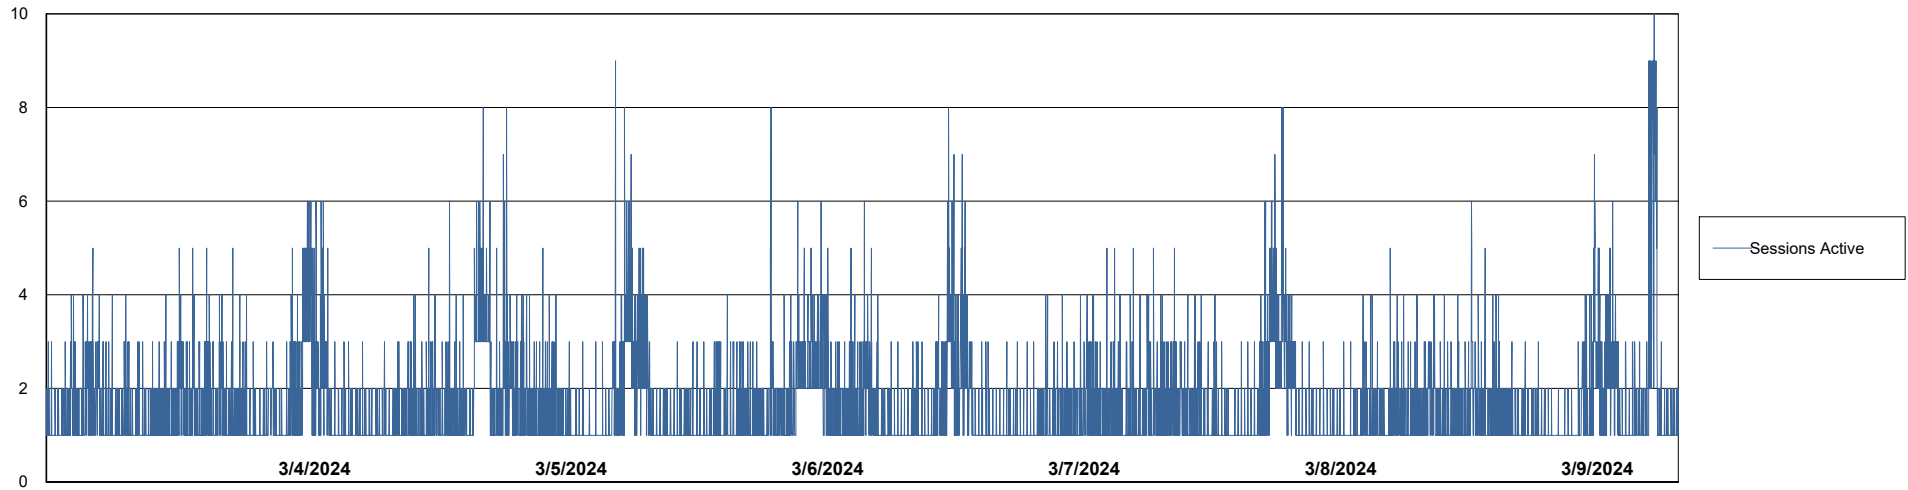

Database Performance CUS_PRD_ABSDB1_ABS1