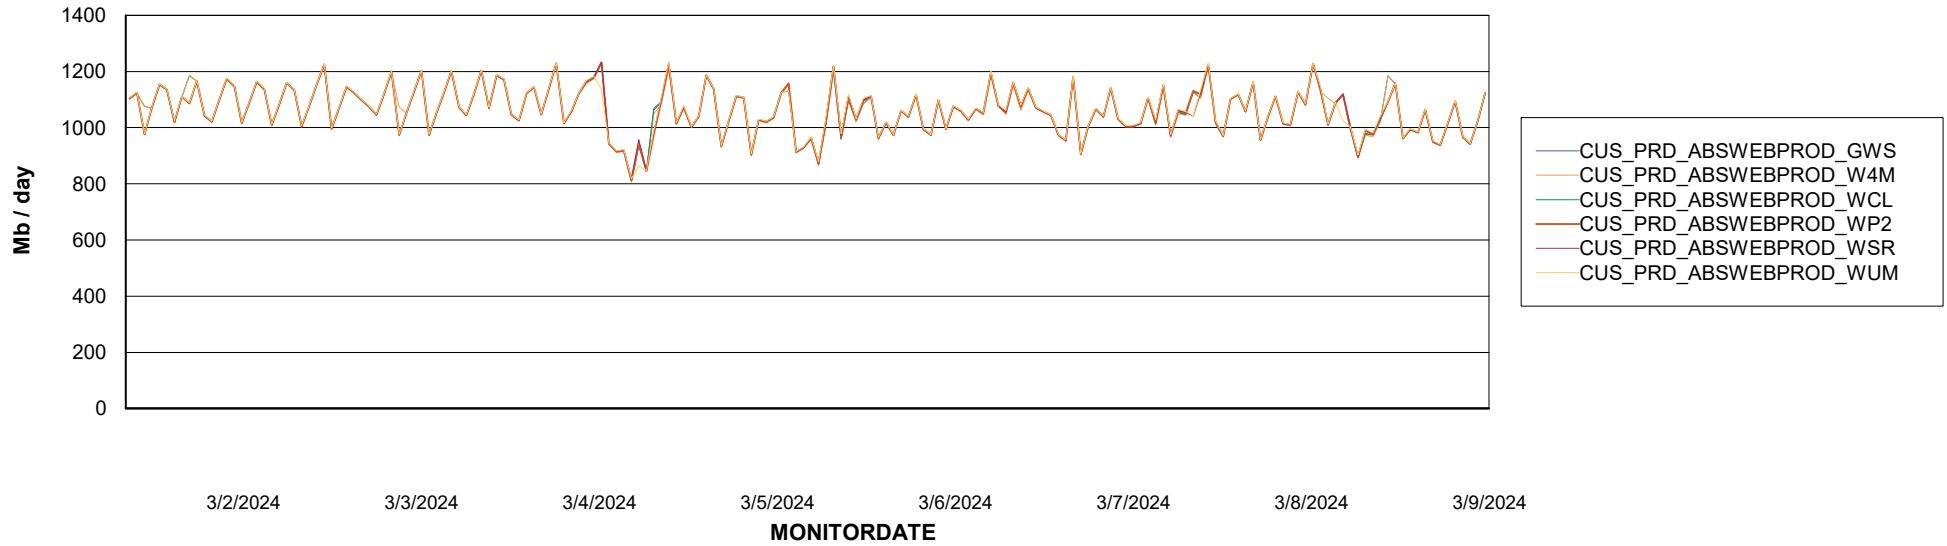

ABSSolute Web Component Services

Avg memory used per ABS Web component