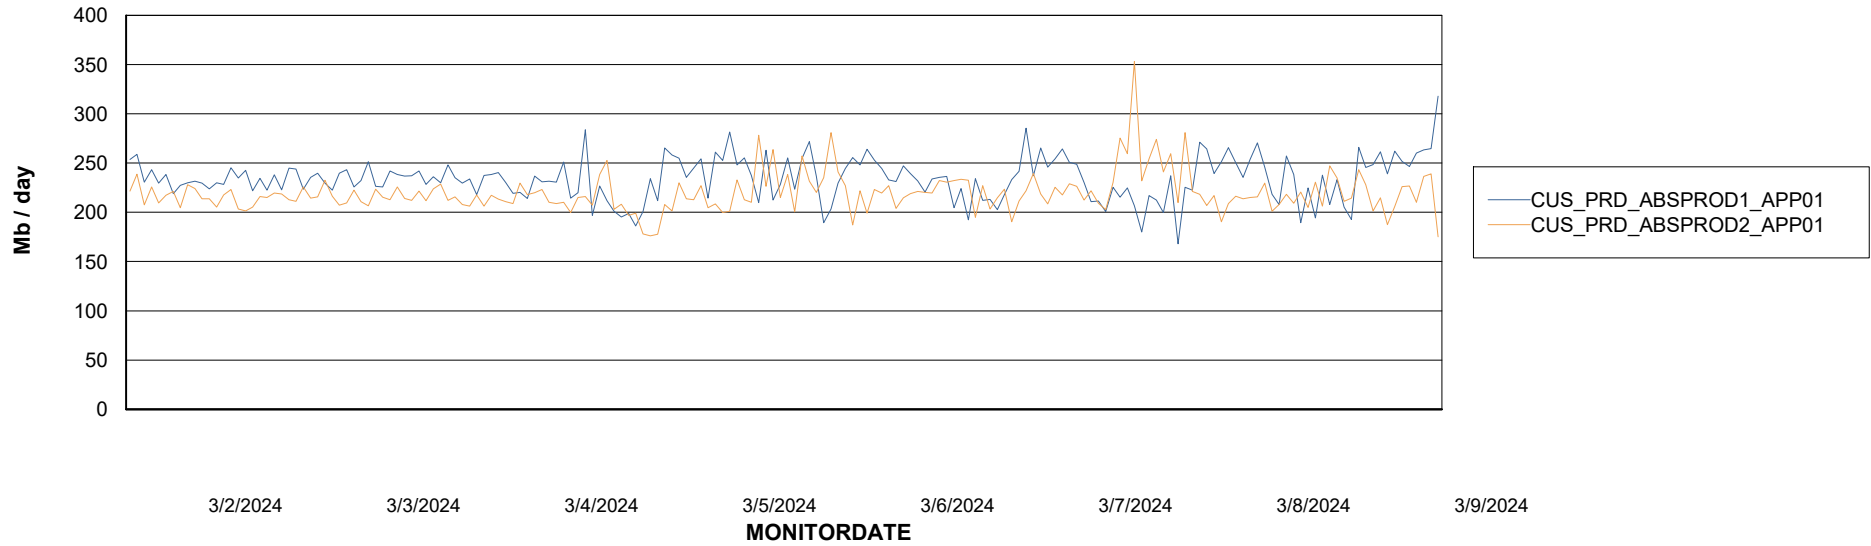

ABSSolute Application Server Services

Avg memory used per ABS Server Service