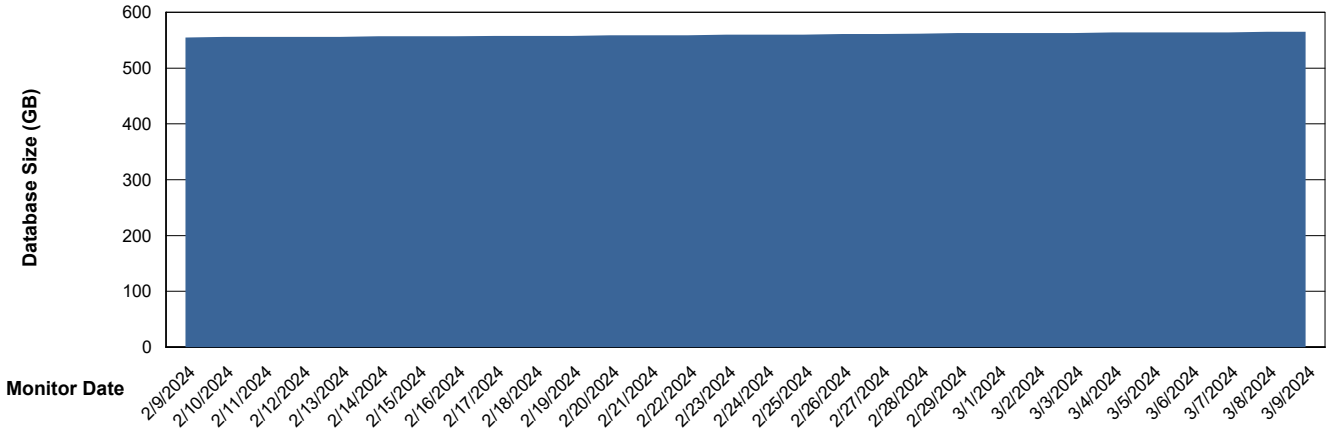

Database growth over last month

Database Tablespace CUS_PRD_ABSDB1_ABS1

Date	Tablespace Name	Filesize (Gb)	Usedsize (Gb)	Percentage free
3/9/2024	ABSDATA	254	212	16
	INDX	409	337	17
3/8/2024	ABSDATA	254	212	17
	INDX	409	337	18
3/7/2024	ABSDATA	254	212	17
	INDX	399	337	16
3/6/2024	ABSDATA	254	212	17
	INDX	399	337	16
3/5/2024	ABSDATA	254	212	17
	INDX	399	337	16
3/4/2024	ABSDATA	254	212	17
	INDX	399	337	16
3/3/2024	ABSDATA	254	211	17
	INDX	399	336	16