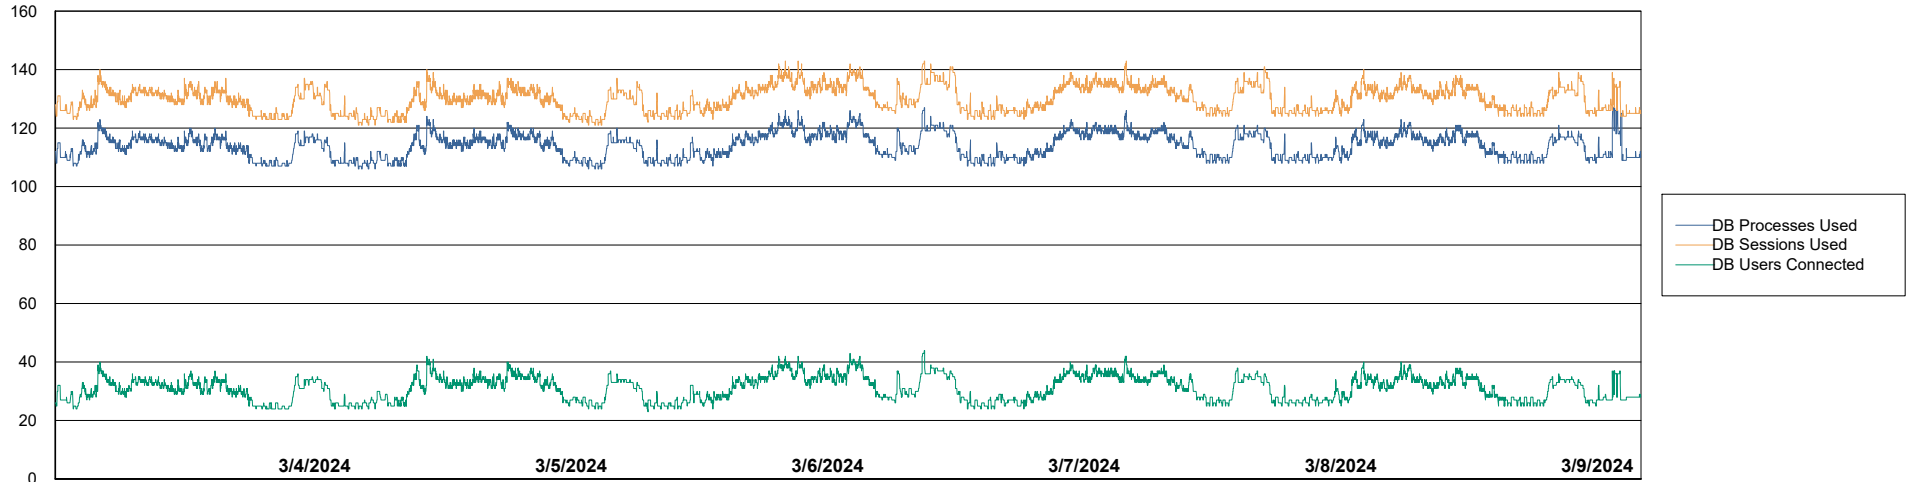

Database Performance CUS_PRD_ABSDB1_ABS1