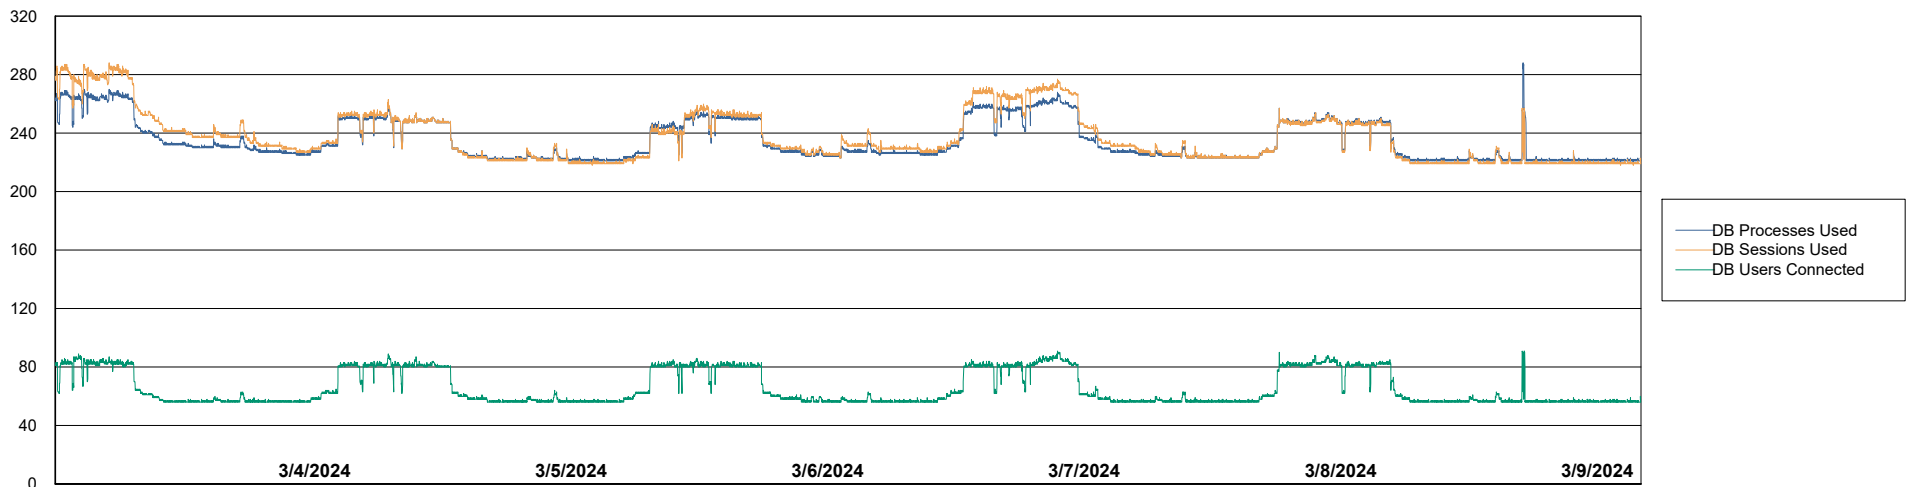

Database Performance CLO_PRD_CLO-ORA01_ABS1