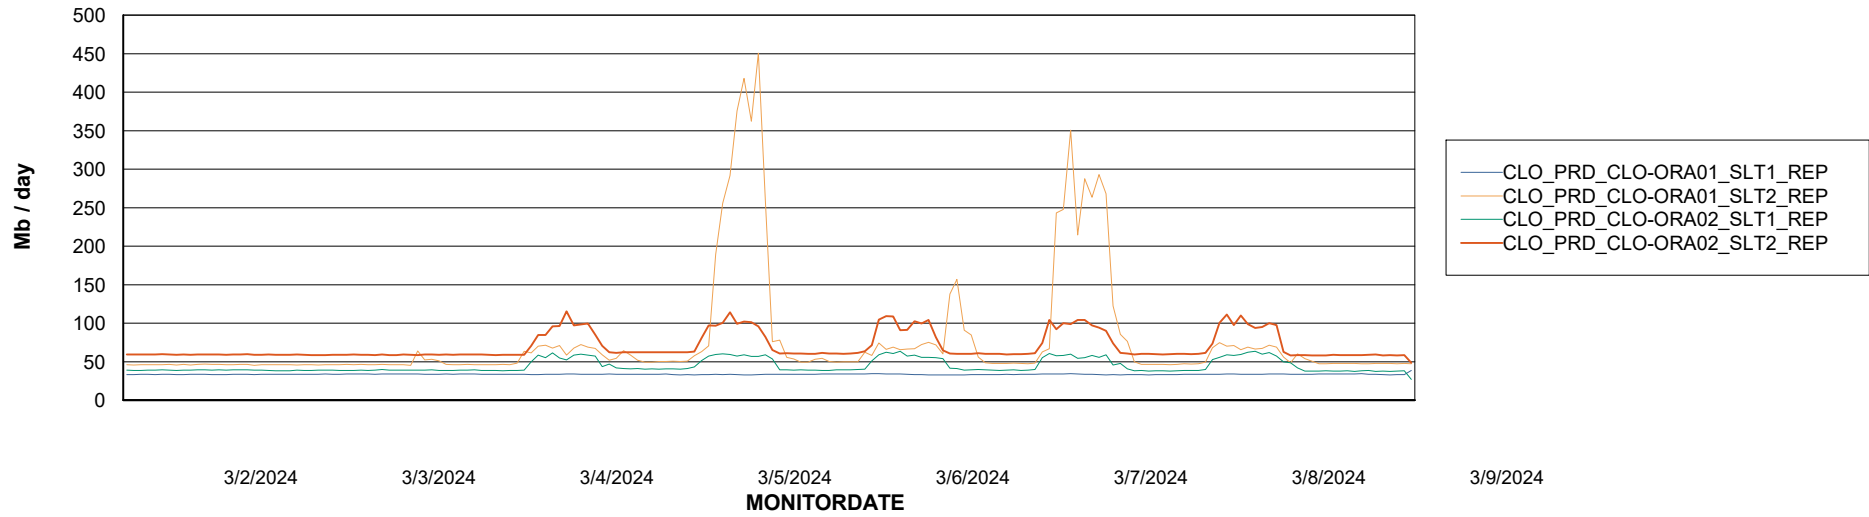

ABSSolute Application ReportServer Services

Avg memory used per ReportServer Service