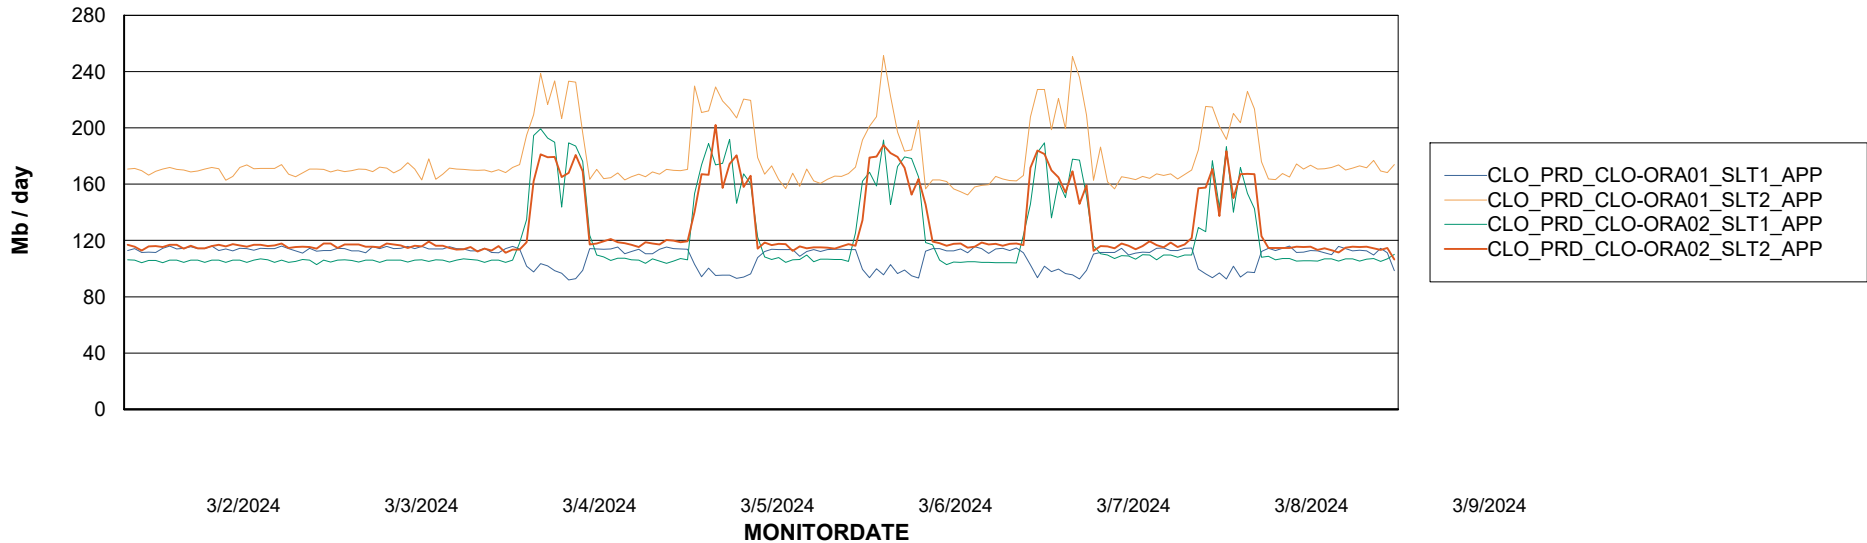

ABSSolute Application Server Services

Avg memory used per ABS Server Service