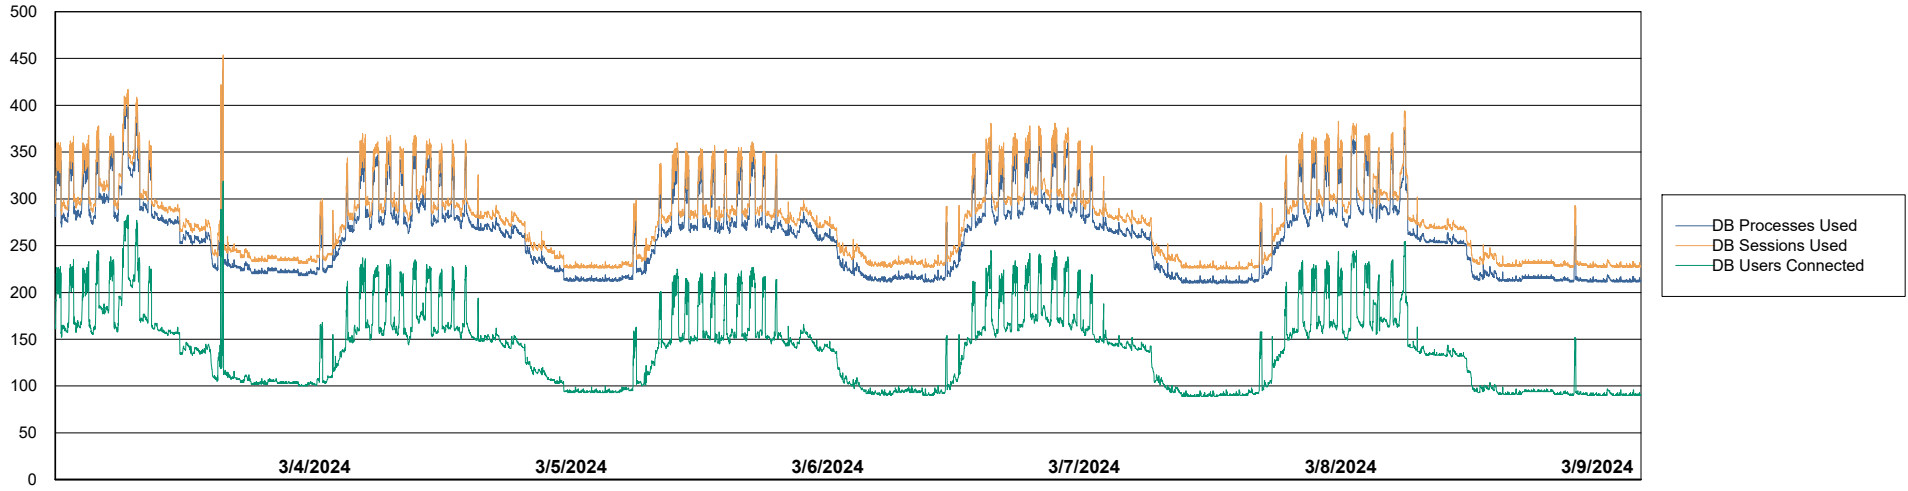

Harddisk Usage BNL_PRD_vm-absa03

	Free disk space on C: (%)	Total disk space on C: (Gb)	Used disk space on C: (Gb)	Free disk space on D: (%)	Total disk space on D: (Gb)	Used disk space on D: (Gb)	Free disk space on E: (%)	Total disk space on E: (Gb)	Used disk space on E: (Gb)
3/9/2024	70	127	38	33	127	86	92	64	5
3/8/2024	70	127	38	33	127	85	92	64	5
3/7/2024	70	127	39	33	127	85	92	64	5
3/6/2024	70	127	39	33	127	85	92	64	5
3/5/2024	70	127	38	33	127	85	92	64	5
3/4/2024	70	127	38	33	127	85	92	64	5
3/3/2024	70	127	39	33	127	85	92	64	5

Weekly SLA Customer Report

Customer BNL_Production
Database ID 83

Database Performance BNLDB_Production

Weekly SLA Customer Report

Customer BNL_Production
Database ID 83

Database Performance BNLDB_Standby

DB Processes Max 1,000
DB Processes Max 4
DB Processes Max 0