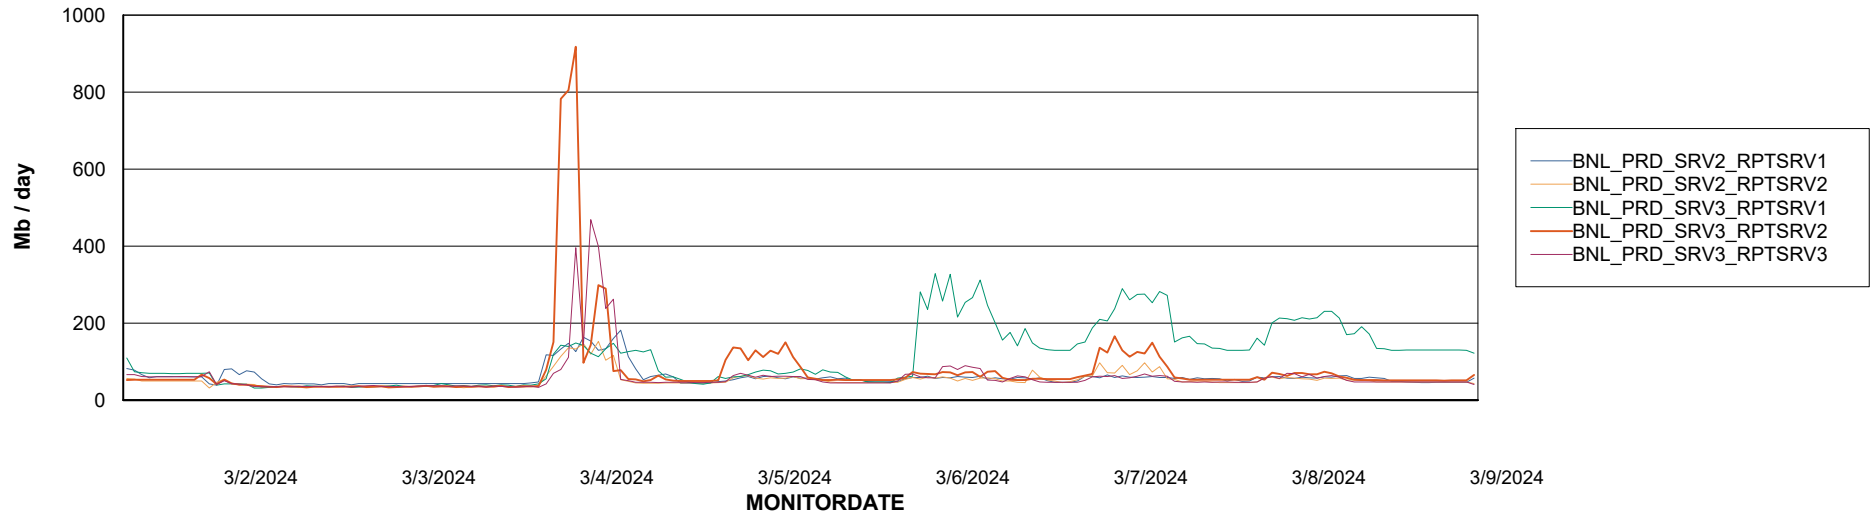

Avg memory used per ABS Server Service

Avg users per day per ABS server

Weekly SLA Customer Report

Customer BNL_Production
Database ID 83

ABSolute Web Component Services

Avg memory used per ReportServer Service