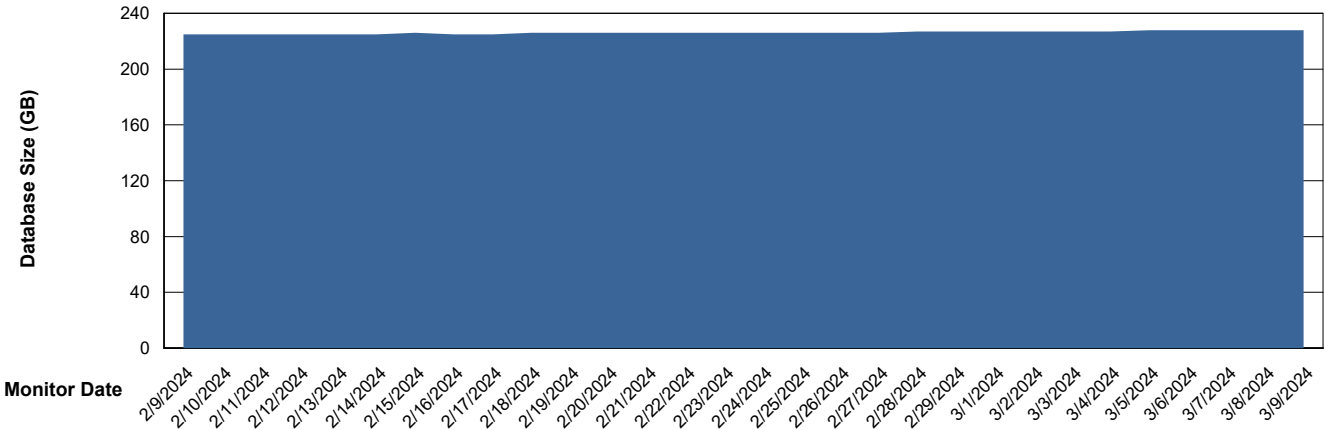

Weekly SLA Customer Report

Customer BNL_Production
Database ID 83

Database Performance BNLDB_Production

Weekly SLA Customer Report

Customer BNL_Production
Database ID 83

Database Performance BNLDB_Standby

DB Processes Max 1,000
DB Processes Max 4
DB Processes Max 0

Weekly SLA Customer Report

Customer BNL_Production
 Database ID 83

DATABASE SIZE BNLDB_Production

Database growth over last month

Database Tablespace BNLDB_Production

Date	Tablespace Name	Filesize (Gb)	Usedsize (Gb)	Percentage free
3/9/2024	ABSDATA	105	69	34
	INDX	200	149	25
3/8/2024	ABSDATA	105	69	34
	INDX	200	149	25
3/7/2024	ABSDATA	105	69	34
	INDX	200	149	25
3/6/2024	ABSDATA	105	69	34
	INDX	200	149	25
3/5/2024	ABSDATA	105	69	34
	INDX	200	149	25
3/4/2024	ABSDATA	105	69	34
	INDX	200	149	25
3/3/2024	ABSDATA	105	69	34
	INDX	200	149	25