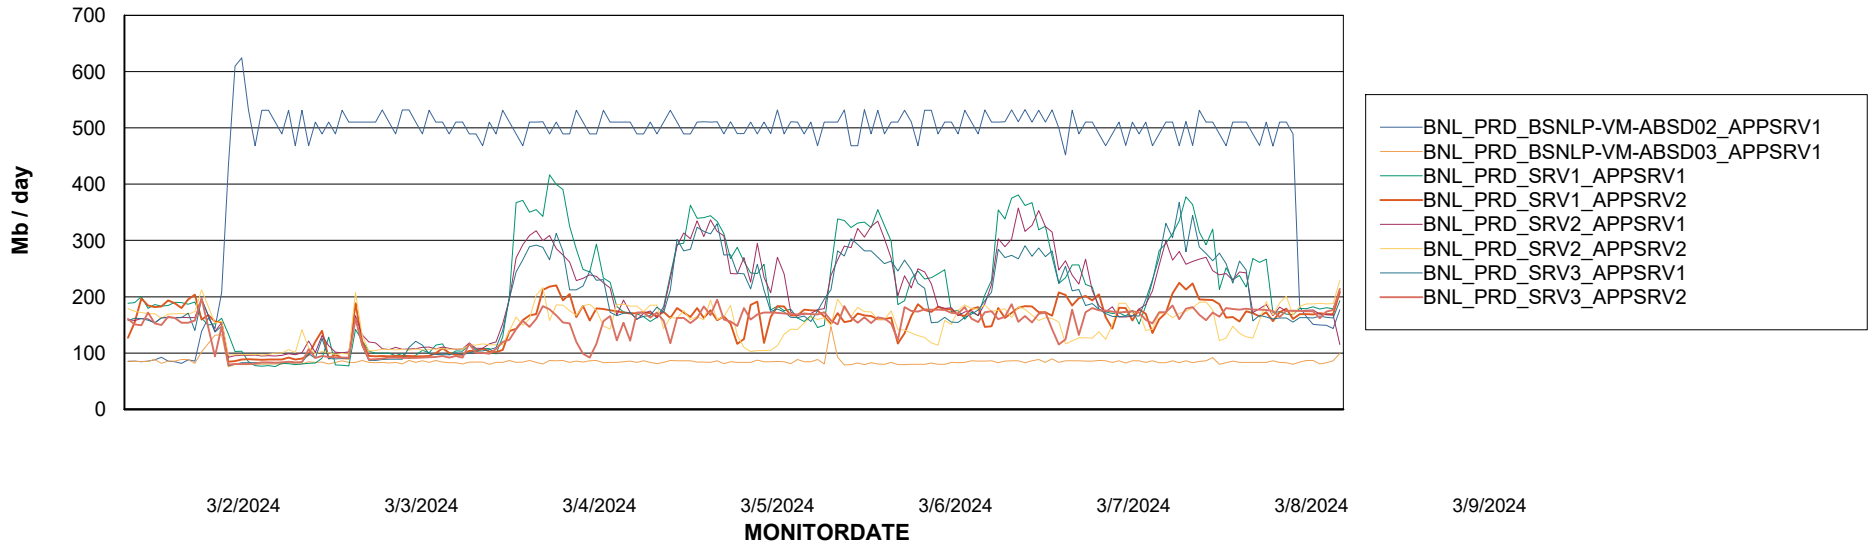

ABSSolute Application Server Services

Avg memory used per ABS Server Service