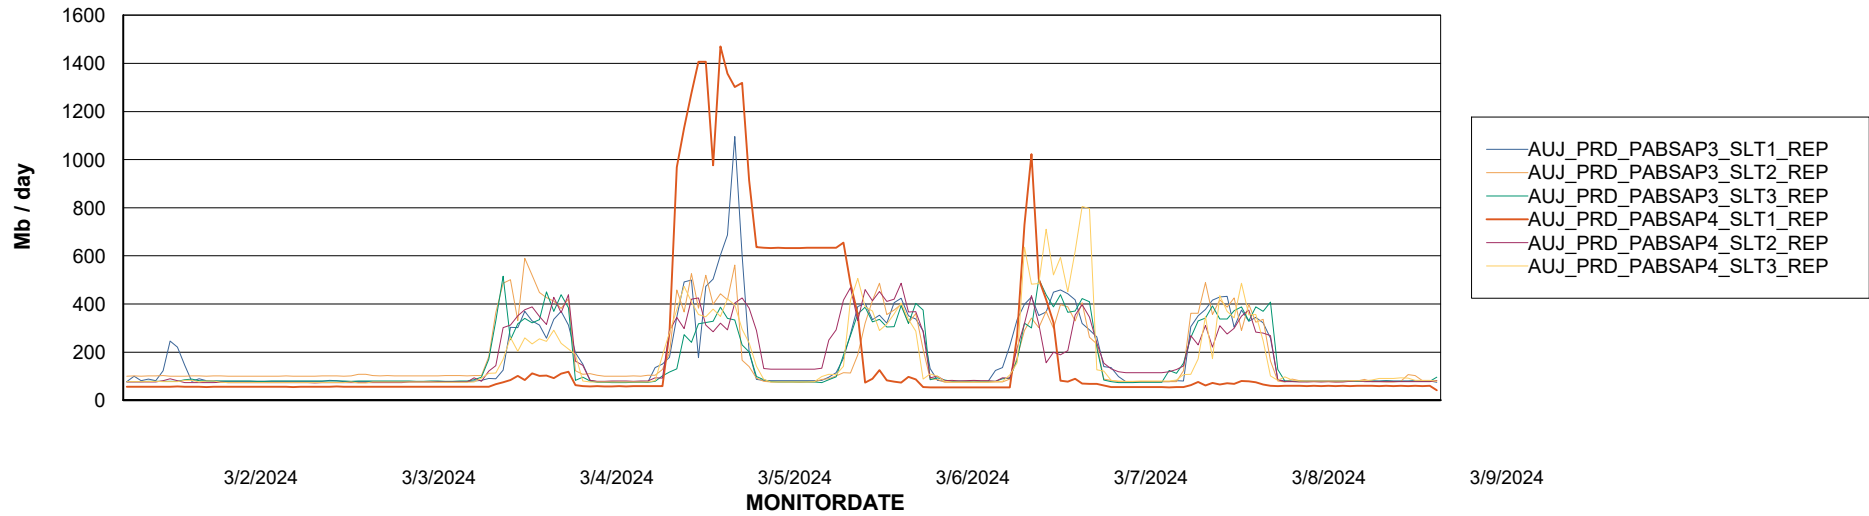

ABSSolute Application ReportServer Services

Avg memory used per ReportServer Service