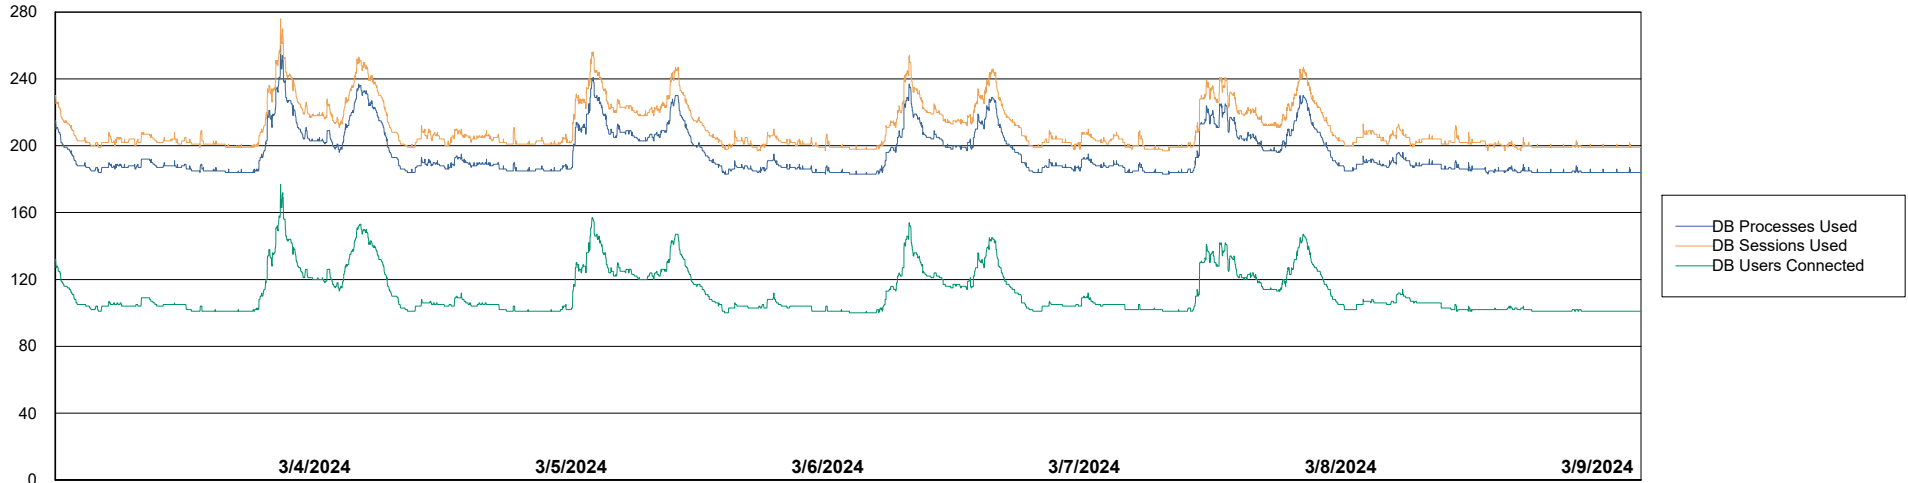

Weekly SLA Customer Report

Customer AUJ_Production
Database ID 185

Database Performance AUJ_BI2_DB

Weekly SLA Customer Report

Customer AUJ_Production
Database ID 185

Database Performance AUJ_DB2_Primary

Weekly SLA Customer Report