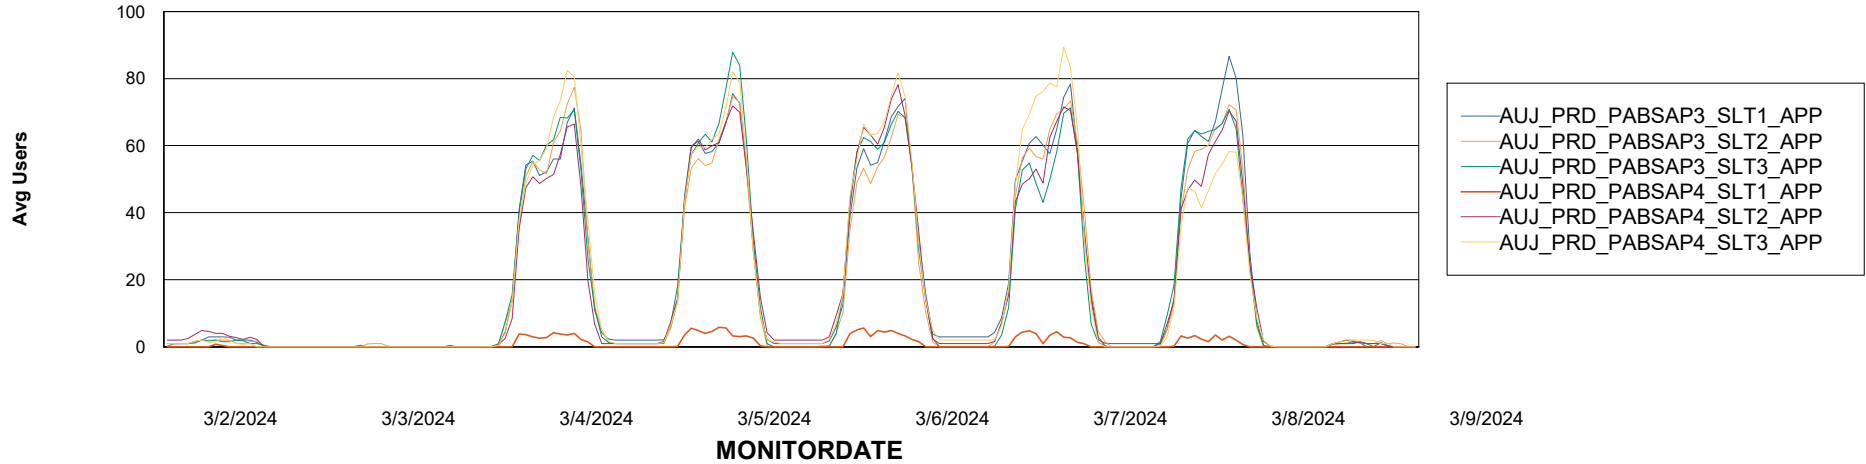

Weekly SLA Customer Report

Customer AUJ_Production
Database ID 185

ABSSolute Application Server Services

Avg memory used per ABS Server Service

Avg users per day per ABS server

Weekly SLA Customer Report

Customer AUJ_Production
Database ID 185