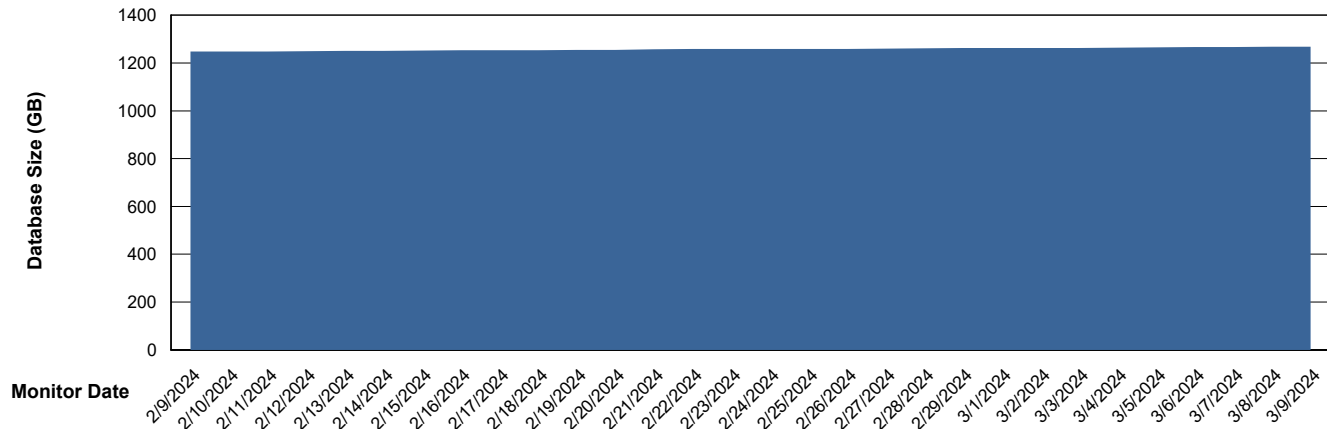

Customer AUJ_Production
Database ID 185

DATABASE SIZE AUJ_BI2_DB

Database growth over last month

DATABASE SIZE AUJ_DB2_Primary

Database growth over last month

Weekly SLA Customer Report

Customer AUJ_Production
 Database ID 185