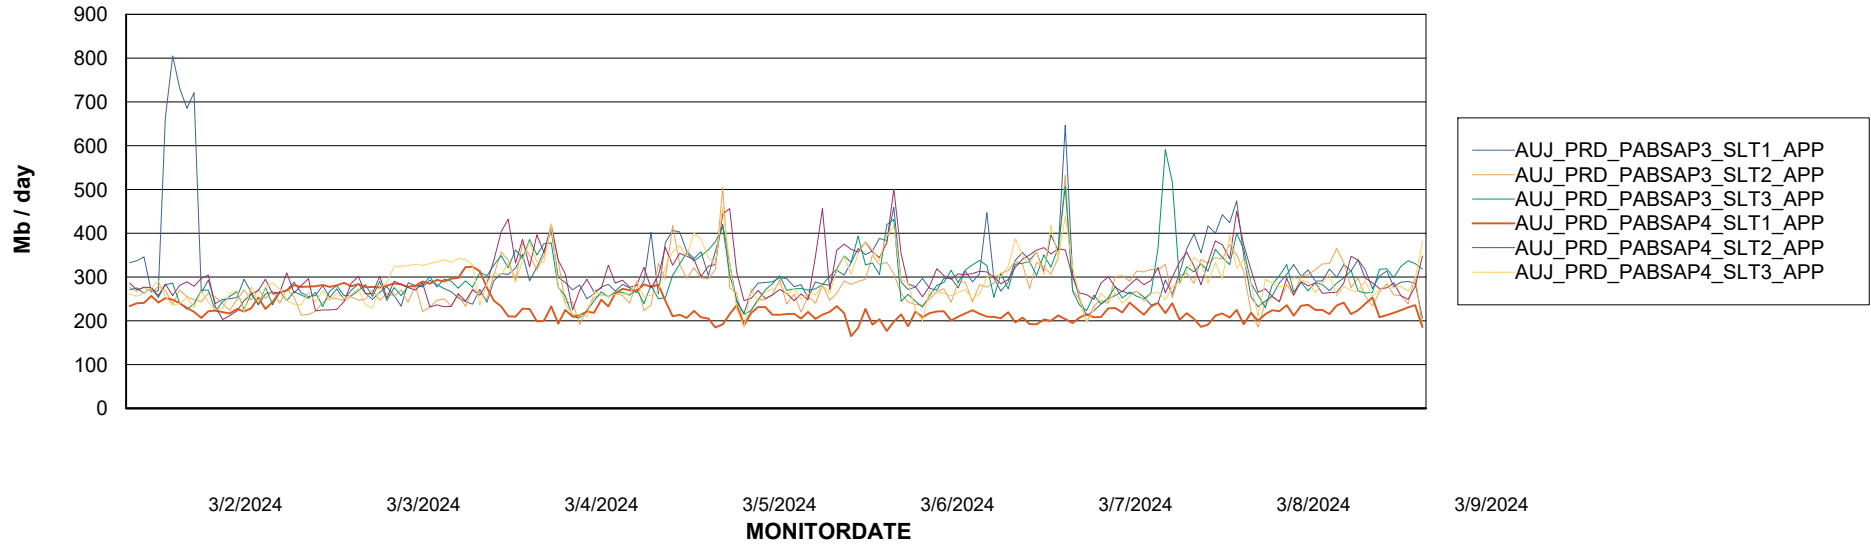

ABSSolute Application Server Services

Avg memory used per ABS Server Service