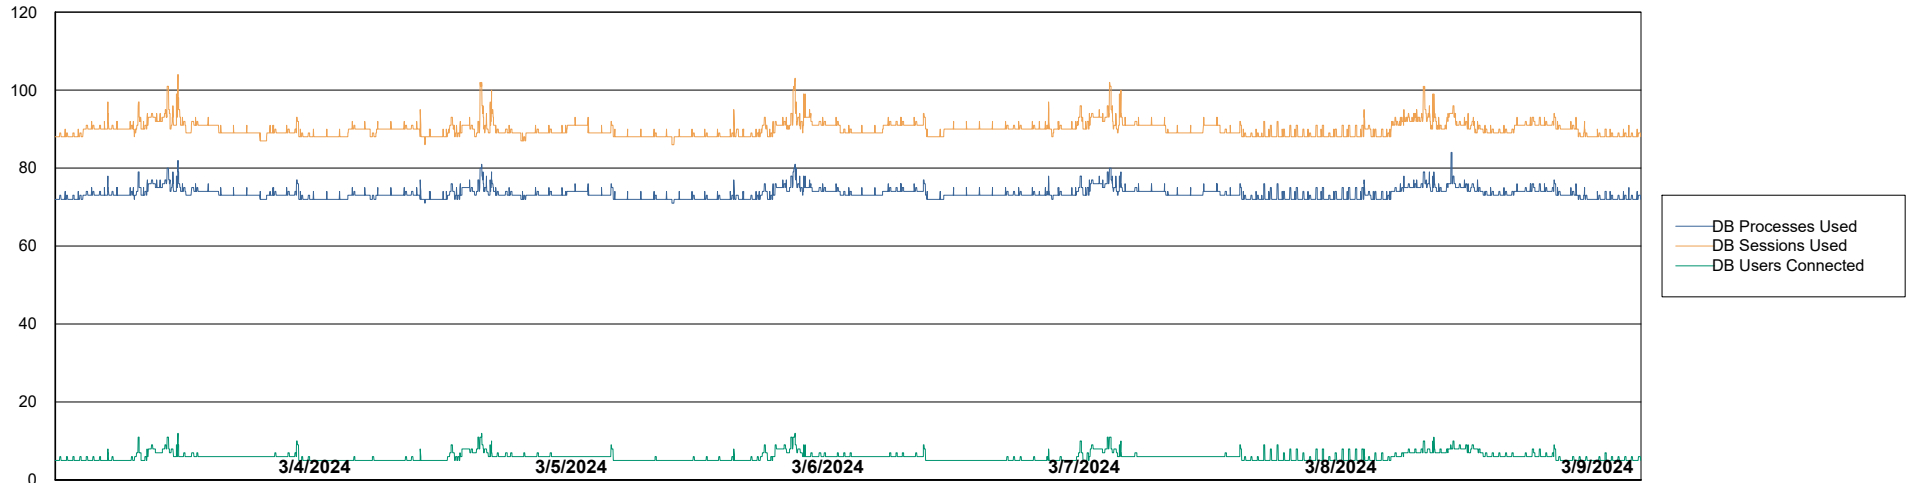

Weekly SLA Customer Report

Customer AUJ_Production
 Database ID 185

Harddisk Usage AUJ_PRD_PABSWEB1

	Free disk space on / (%)	Total disk space on / (Gb)	Used disk space on / (Gb)	Free disk space on /abs (%)	Total disk space on /abs (Gb)	Used disk space on /abs (Gb)	Free disk space on /boot (%)	Total disk space on /boot (Gb)	Used disk space on /boot (Gb)	Free disk space on /tmp (%)
3/9/2024	78	40	9	99	60	1	66	1	0	99
3/8/2024	78	40	9	99	60	1	66	1	0	99
3/7/2024	78	40	9	99	60	1	66	1	0	99
3/6/2024	78	40	9	99	60	1	66	1	0	99
3/5/2024	78	40	9	99	60	1	66	1	0	99
3/4/2024	78	40	9	99	60	1	66	1	0	99
3/3/2024	78	40	9	99	60	1	66	1	0	99

Weekly SLA Customer Report

Customer AUJ_Production
Database ID 185

Database Performance AUJ_BI2_DB

Weekly SLA Customer Report

Customer AUJ_Production
Database ID 185

Database Performance AUJ_DB2_Primary

Weekly SLA Customer Report