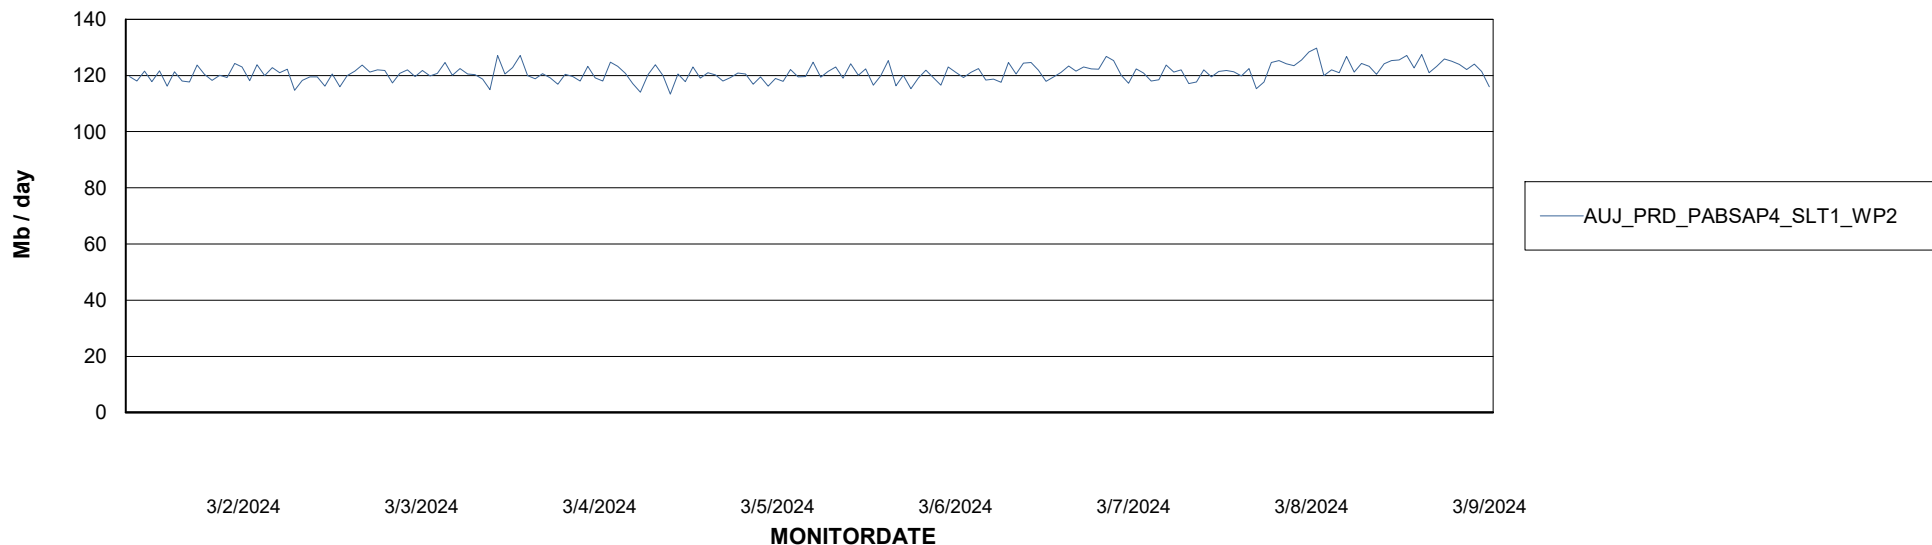

ABSSolute Application ReportServer Services

Avg memory used per ReportServer Service

Weekly SLA Customer Report

Customer AUJ_Production
Database ID 185

ABSSolute Web Component Services

Avg memory used per ABS Web component