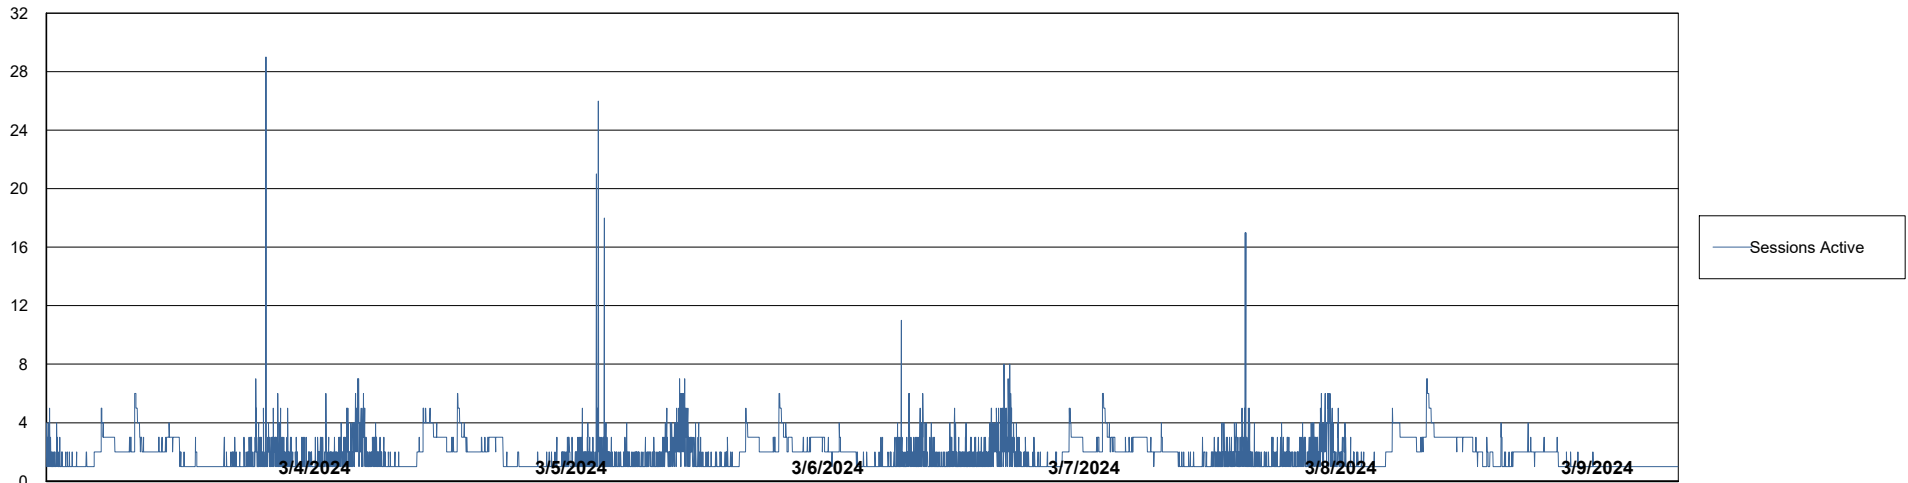

Weekly SLA Customer Report

Customer AUJ_Production
Database ID 185

Database Performance AUJ_BI2_DB

Weekly SLA Customer Report

Customer AUJ_Production
Database ID 185

Database Performance AUJ_DB2_Primary

Weekly SLA Customer Report

Customer AUJ_Production
Database ID 185

DATABASE SIZE AUJ_BI2_DB

Database growth over last month

DATABASE SIZE AUJ_DB2_Primary

Database growth over last month

Weekly SLA Customer Report

Customer AUJ_Production
 Database ID 185