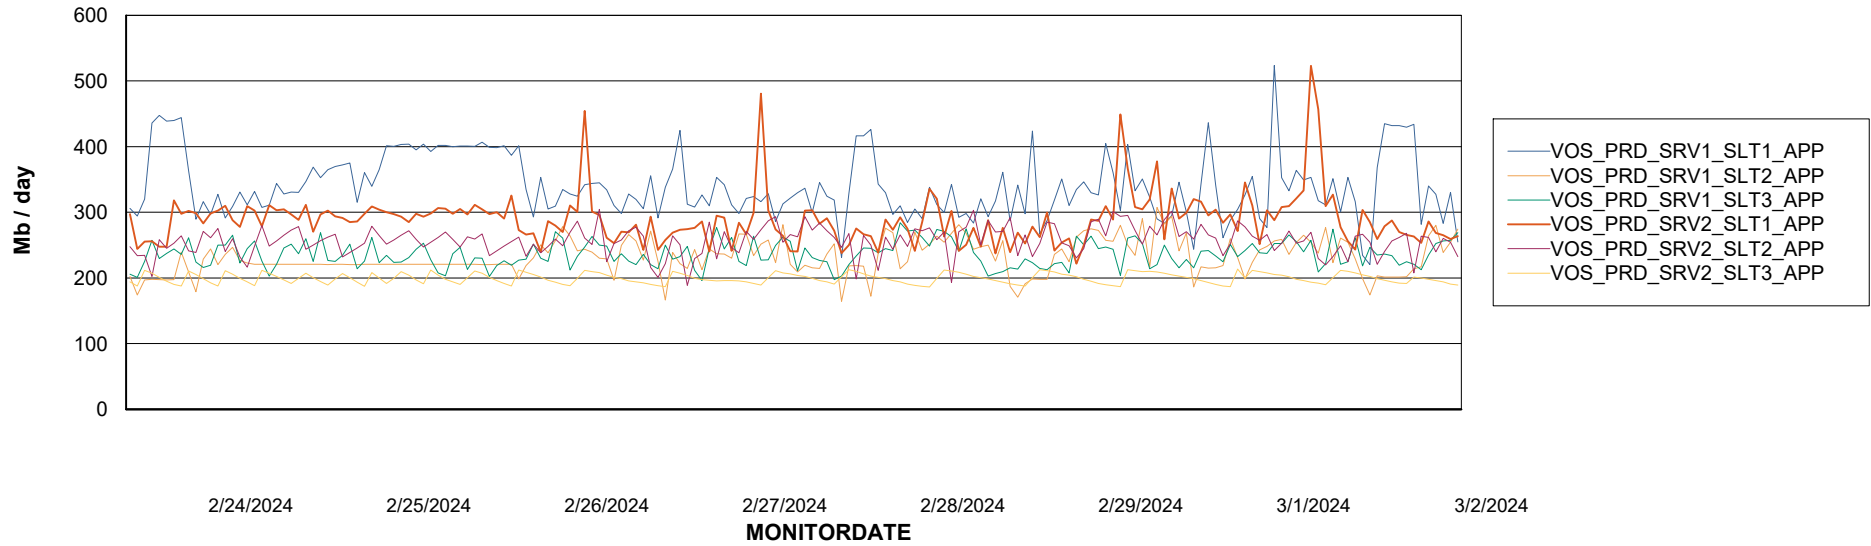

ABSSolute Application Server Services

Avg memory used per ABS Server Service