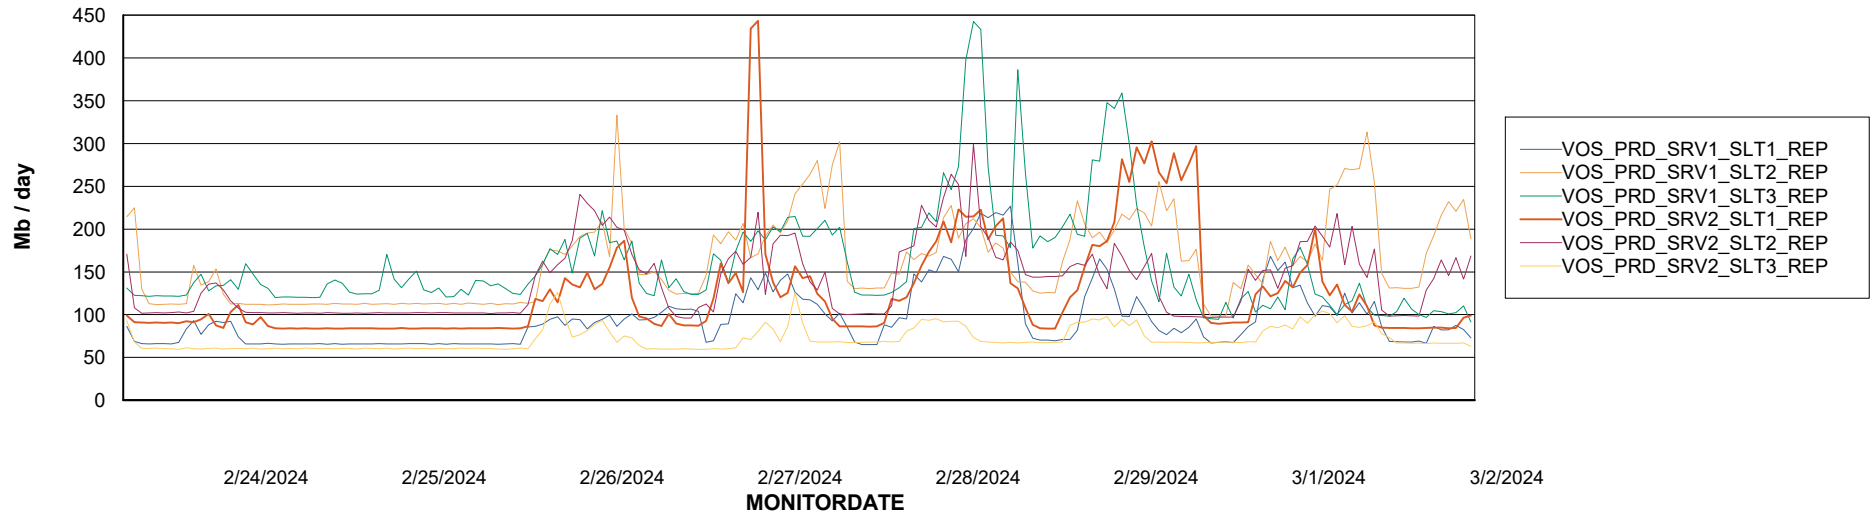

ABSSolute Application ReportServer Services

Avg memory used per ReportServer Service