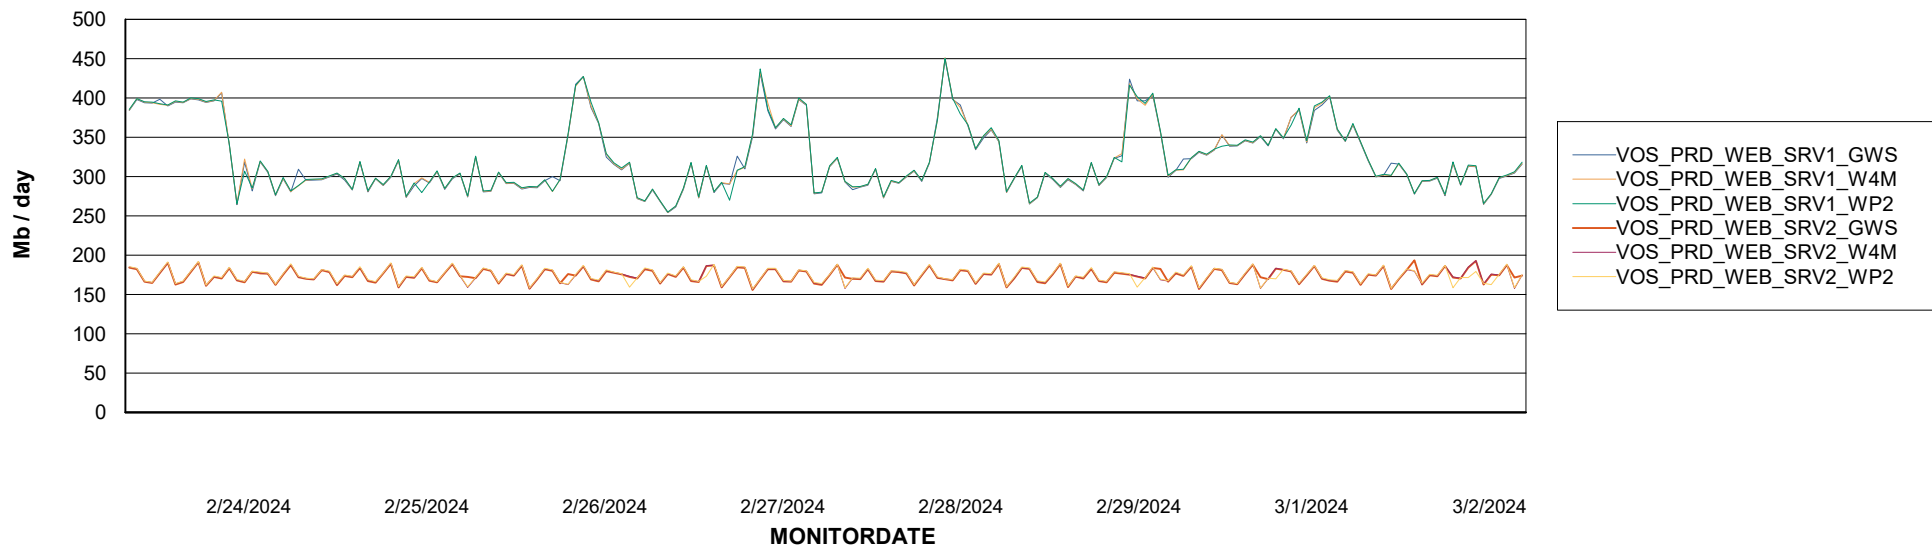

ABSSolute Application ReportServer Services

Avg memory used per ReportServer Service

Weekly SLA Customer Report

Customer VOS_Production
Database ID 143

ABSSolute Web Component Services

Avg memory used per ABS Web component