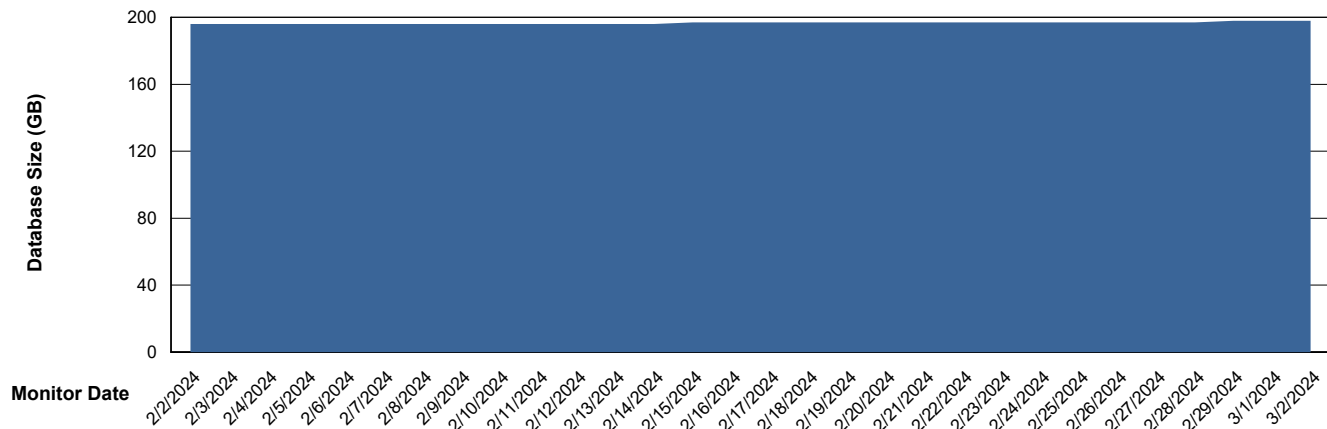

DATABASE SIZE VOS_PRD_ABSBI-2018_ABS1

Database growth over last month