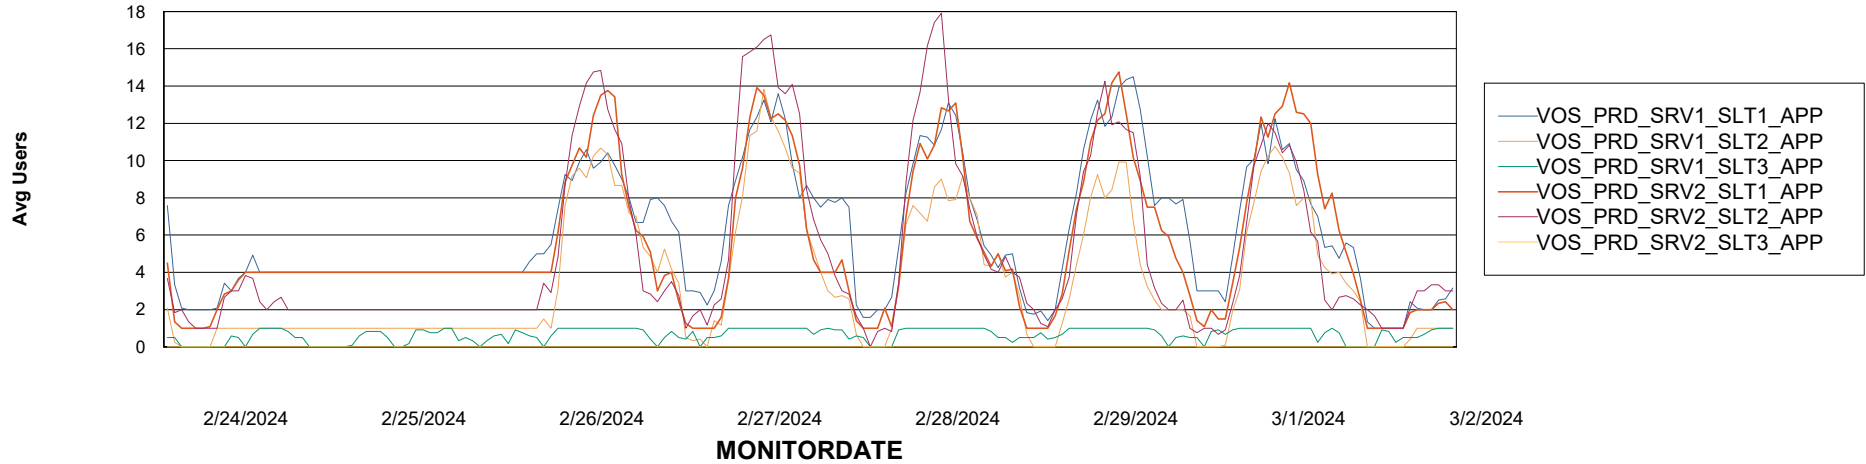

Weekly SLA Customer Report

Customer VOS_Production
Database ID 143

ABSSolute Application Server Services

Avg memory used per ABS Server Service

Avg users per day per ABS server

Weekly SLA Customer Report

Customer VOS_Production
Database ID 143