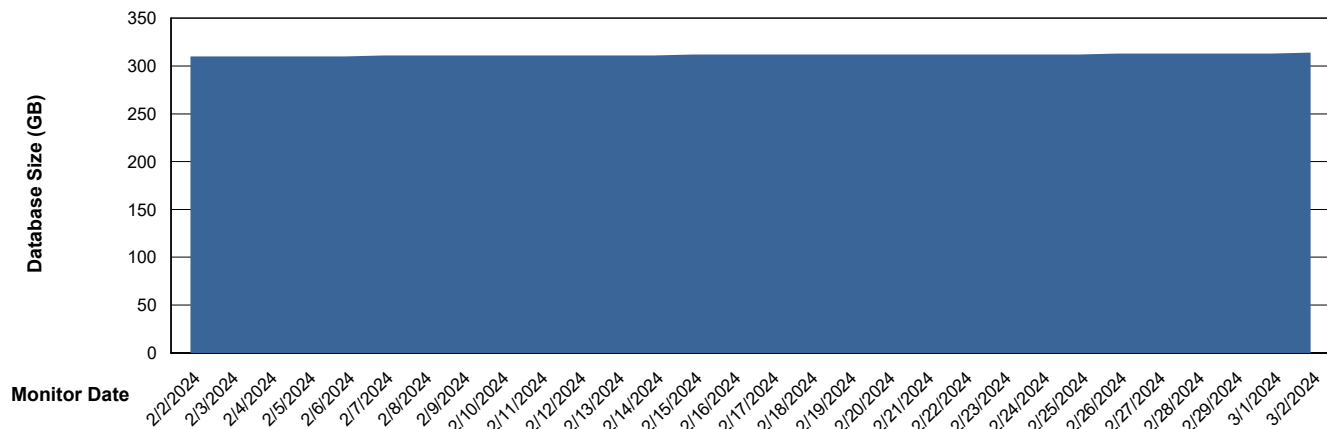

DATABASE SIZE VOS_PRD_ABSORA1-2022_ABS1

Database growth over last month