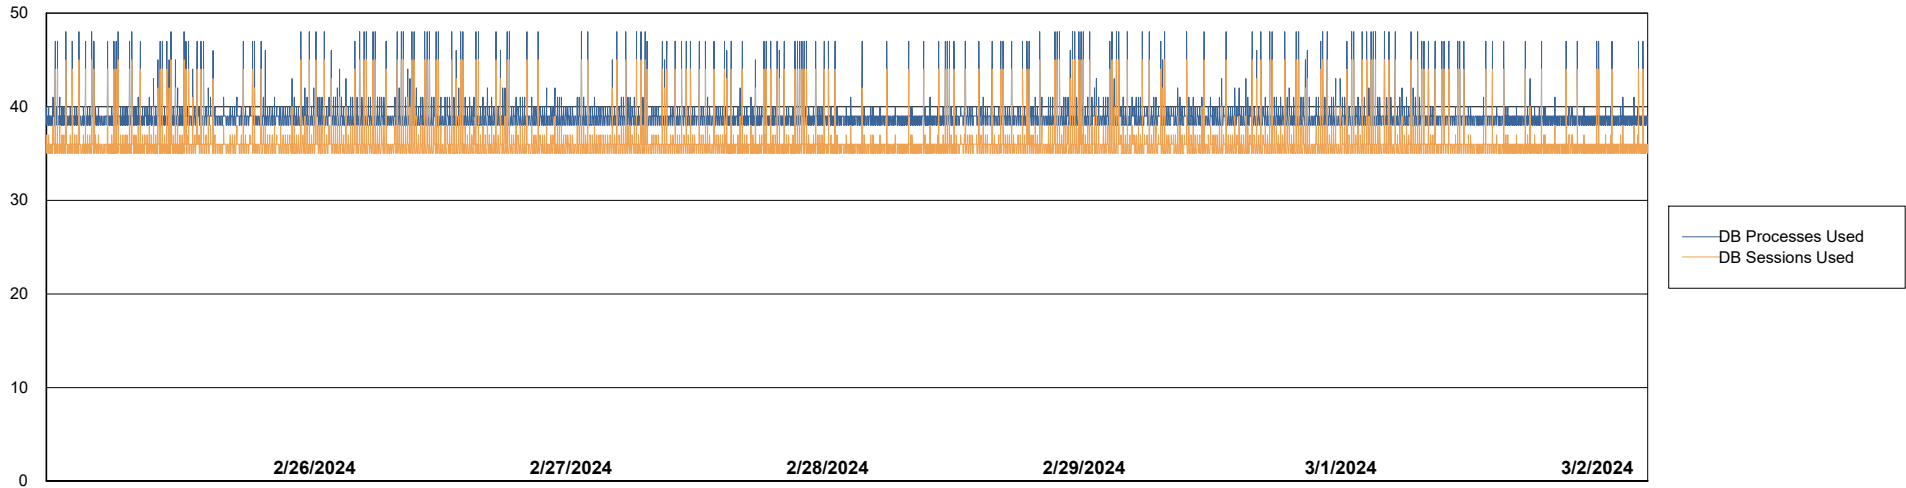

Database Performance VOS_PRD_ABSORA2-2022_HSBABS1

DB Processes Max 1,000