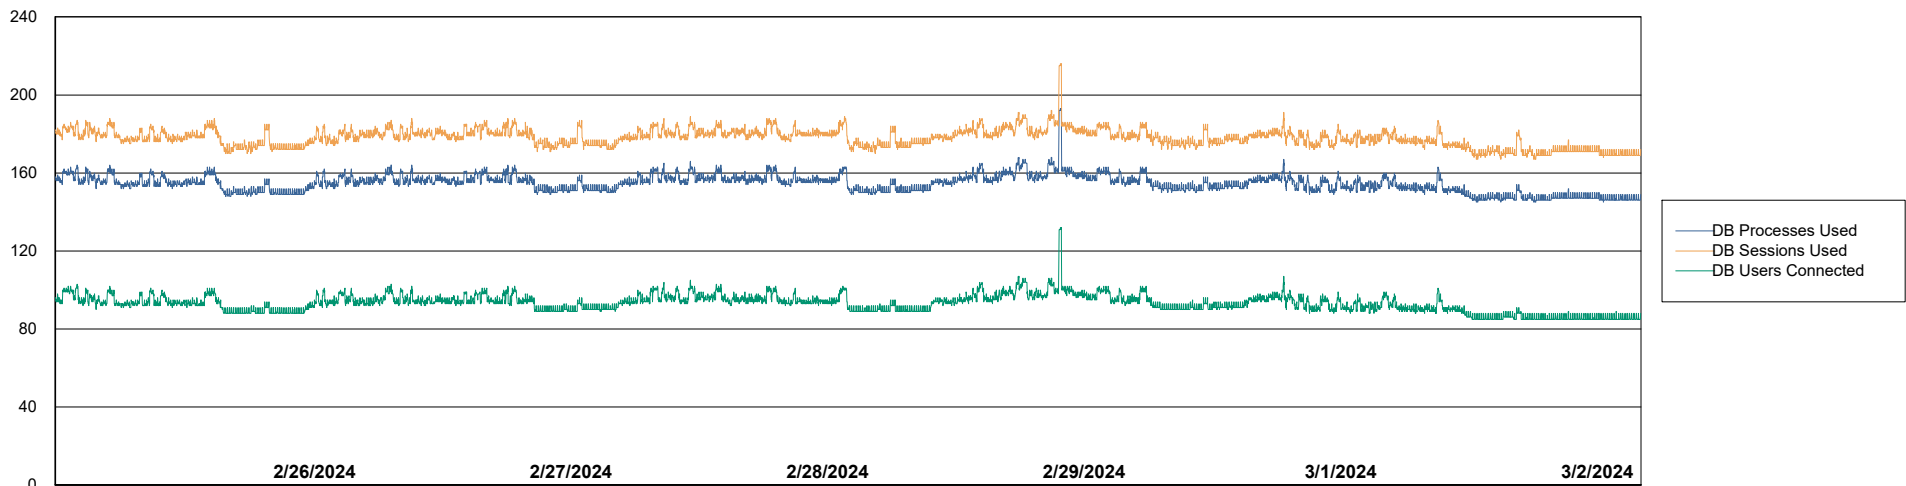

Weekly SLA Customer Report

Customer VOS_Production
Database ID 143

Database Performance VOS_PRD_ABSBI-2018_ABS1

Weekly SLA Customer Report

Customer VOS_Production
Database ID 143

Database Performance VOS_PRD_ABSORA1-2022_ABS1