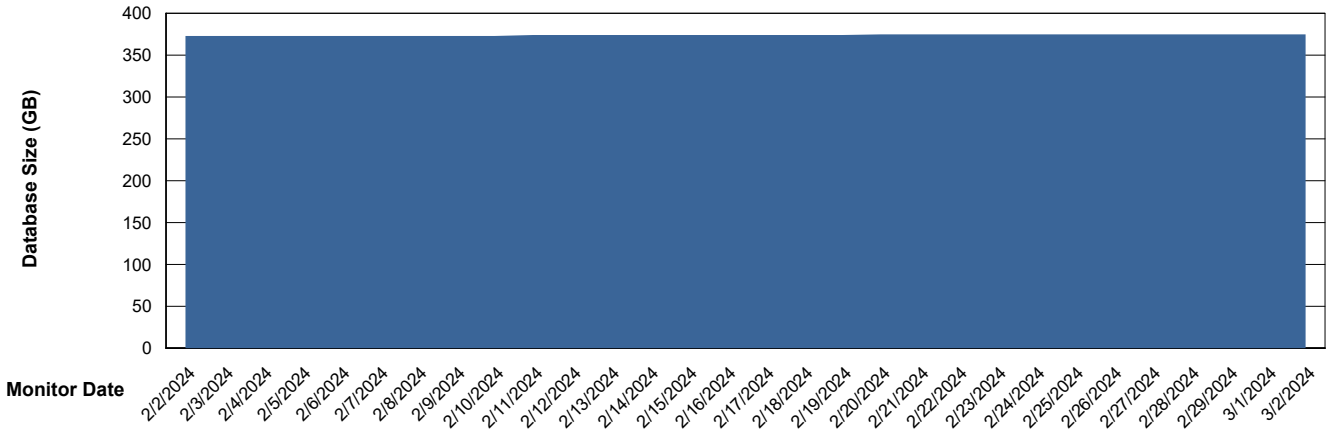

DB Processes Max 300

Weekly SLA Customer Report

Customer VEN_Production
 Database ID 35

DATABASE SIZE VENDB_Production_ABS1

Database growth over last month

Database Tablespace VENDB_Production_ABS1

Date	Tablespace Name	Filesize (Gb)	Usedsize (Gb)	Percentage free
3/2/2024	ABSDATA	224	188	16
	INDX	216	176	19
3/1/2024	ABSDATA	224	188	16
	INDX	216	176	19
2/29/2024	ABSDATA	224	187	16
	INDX	216	176	19
2/28/2024	ABSDATA	224	187	16
	INDX	216	176	19
2/27/2024	ABSDATA	224	187	16
	INDX	216	176	19
2/26/2024	ABSDATA	224	187	16
	INDX	216	176	19
2/25/2024	ABSDATA	224	187	16
	INDX	216	176	19

Weekly SLA Customer Report

Customer VEN_Production
Database ID 35

Standby Database Health VEN_Production

Recovery lag for last 7 days