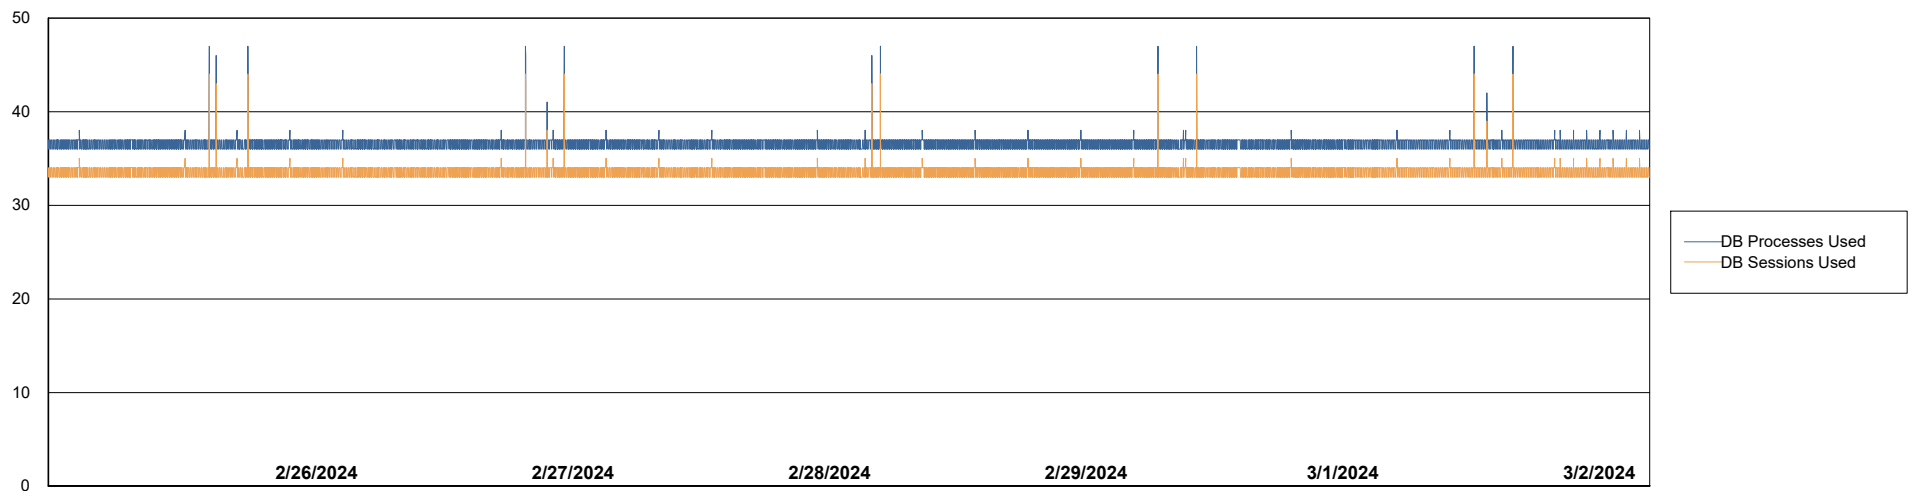

Weekly SLA Customer Report

Customer VEN_Production
Database ID 35

Database Performance VENDB_Production_ABS1

Weekly SLA Customer Report

Customer VEN_Production
Database ID 35

Database Performance VENDB_Standby_ABS1_SB

DB Processes Max 300

Weekly SLA Customer Report

Customer VEN_Production
 Database ID 35

DATABASE SIZE VENDB_Production_ABS1

Database growth over last month

Database Tablespace VENDB_Production_ABS1

Date	Tablespace Name	Filesize (Gb)	Usedsize (Gb)	Percentage free
3/2/2024	ABSDATA	224	188	16
	INDX	216	176	19
3/1/2024	ABSDATA	224	188	16
	INDX	216	176	19
2/29/2024	ABSDATA	224	187	16
	INDX	216	176	19
2/28/2024	ABSDATA	224	187	16
	INDX	216	176	19
2/27/2024	ABSDATA	224	187	16
	INDX	216	176	19
2/26/2024	ABSDATA	224	187	16
	INDX	216	176	19
2/25/2024	ABSDATA	224	187	16
	INDX	216	176	19