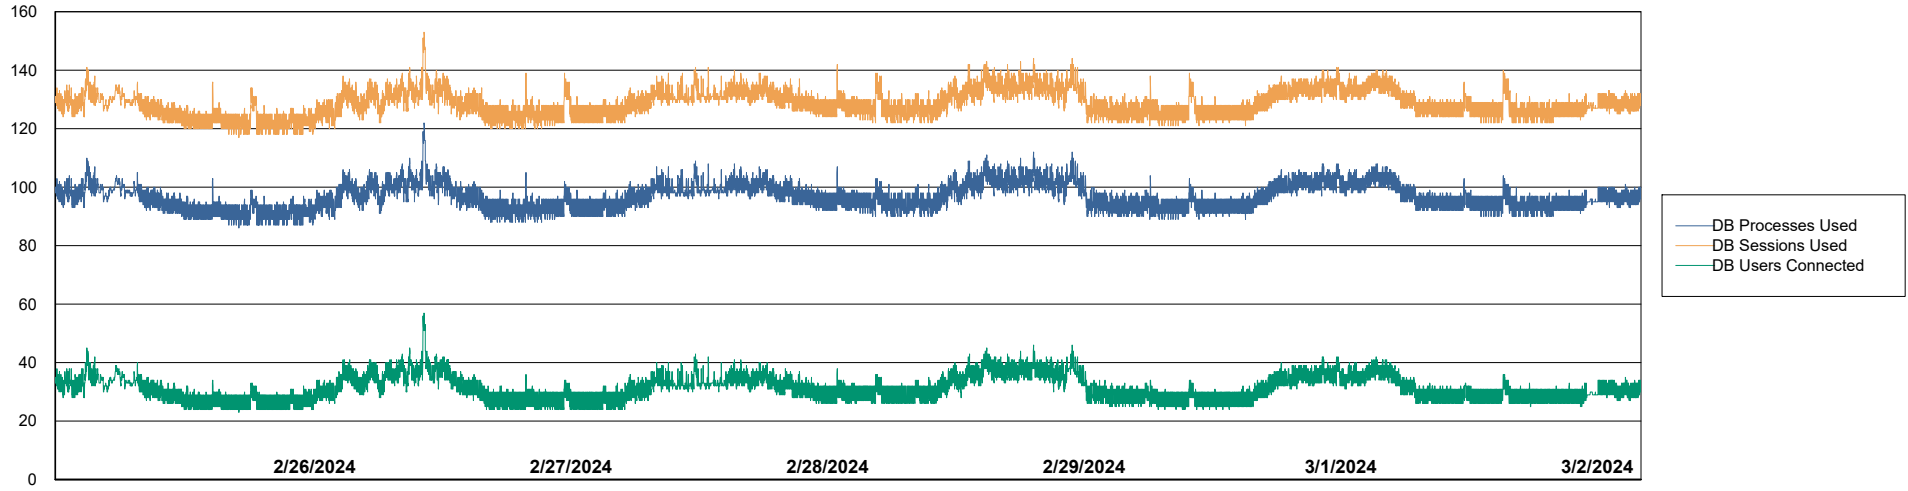

Harddisk Usage VEN_PRD_VENABS07_SB-DB

	Free disk space on C: (%)	Total disk space on C: (Gb)	Used disk space on C: (Gb)	Free disk space on D: (%)	Total disk space on D: (Gb)	Used disk space on D: (Gb)	Free disk space on E: (%)	Total disk space on E: (Gb)	Used disk space on E: (Gb)
3/2/2024	36	102	65	18	1,000	824	87	400	54
3/1/2024	36	102	65	18	1,000	824	86	400	56
2/29/2024	36	102	65	18	1,000	824	84	400	63
2/28/2024	36	102	65	18	1,000	824	85	400	60
2/27/2024	36	102	65	18	1,000	824	85	400	59
2/26/2024	36	102	65	18	1,000	824	87	400	52
2/25/2024	36	102	65	18	1,000	824	87	400	50

Weekly SLA Customer Report

Customer VEN_Production
Database ID 35

Database Performance VENDB_Production_ABS1

Weekly SLA Customer Report

Customer VEN_Production
Database ID 35

Database Performance VENDB_Standby_ABS1_SB