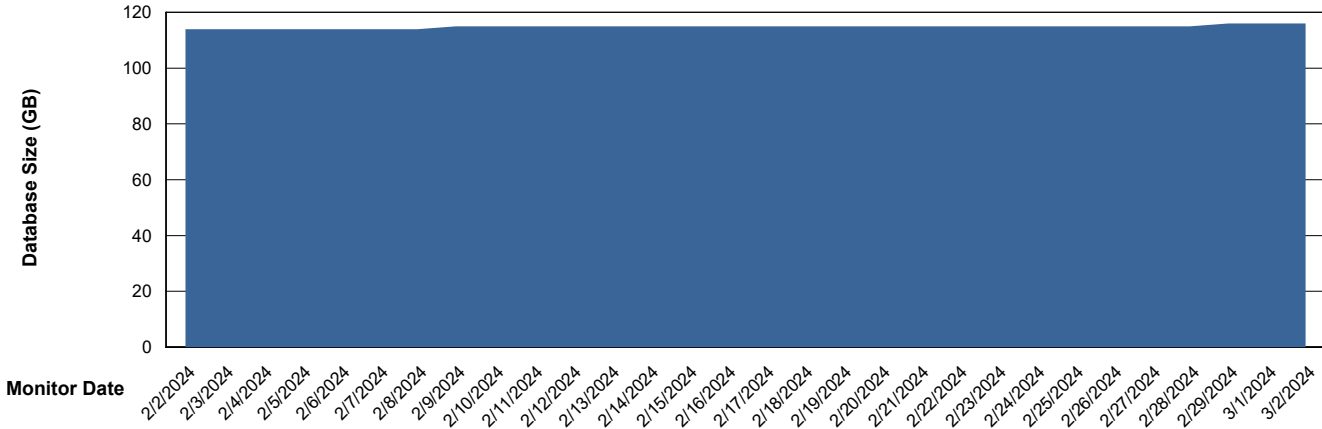

DATABASE SIZE RSS_PRD_SV1364_PRD_ABS1

Database growth over last month