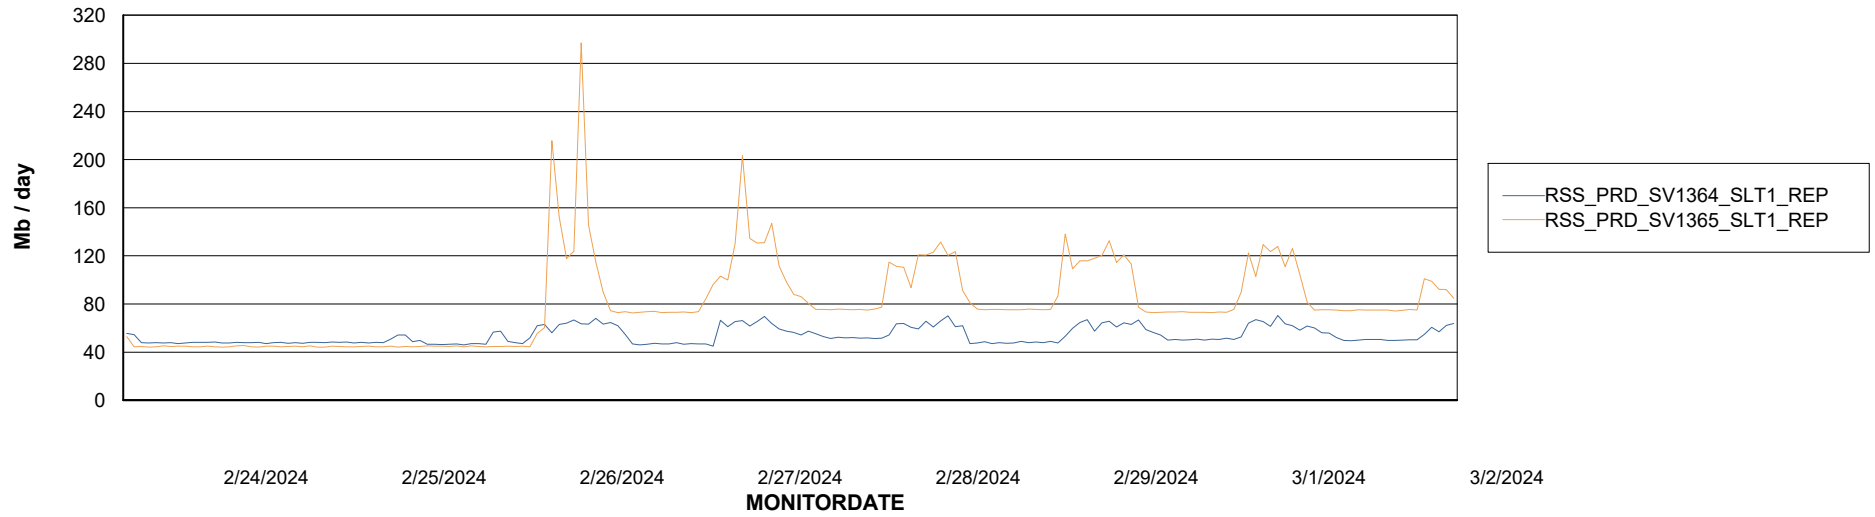

ABSSolute Application ReportServer Services

Avg memory used per ReportServer Service