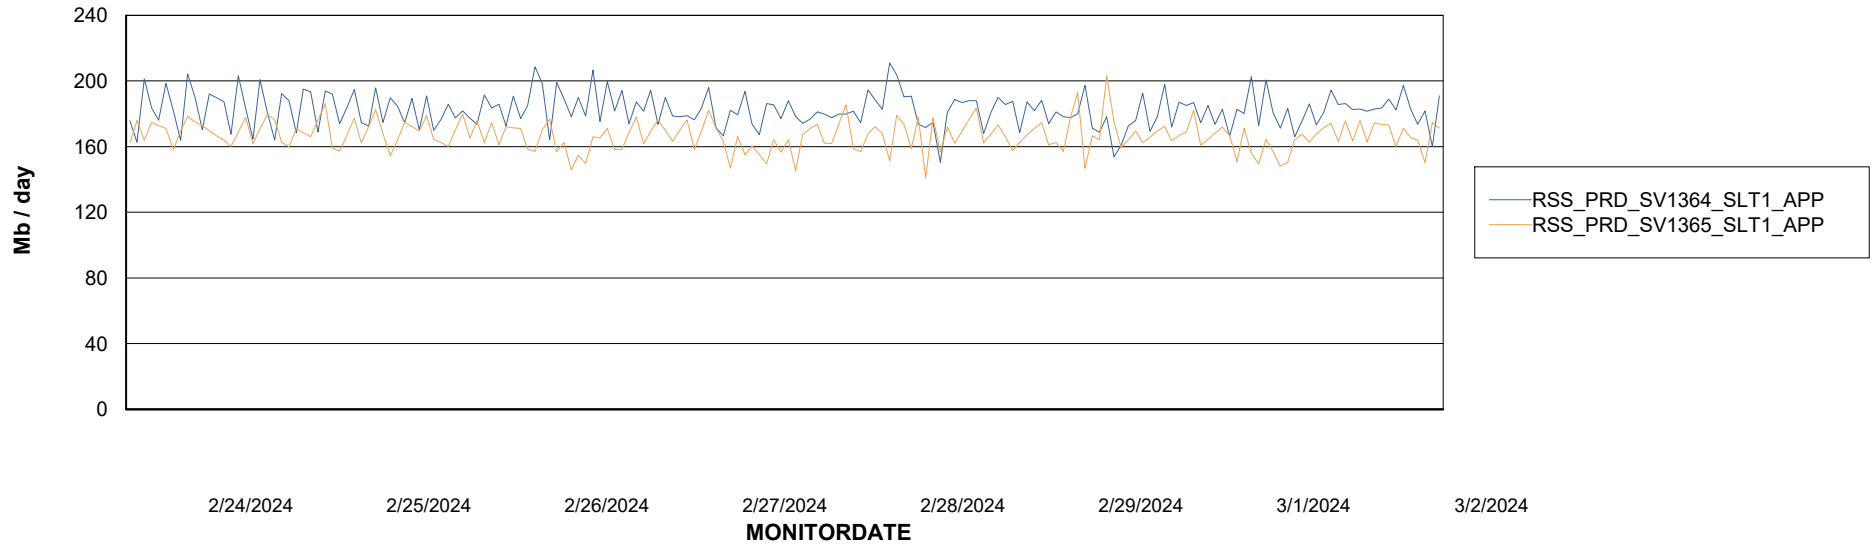

ABSSolute Application Server Services

Avg memory used per ABS Server Service