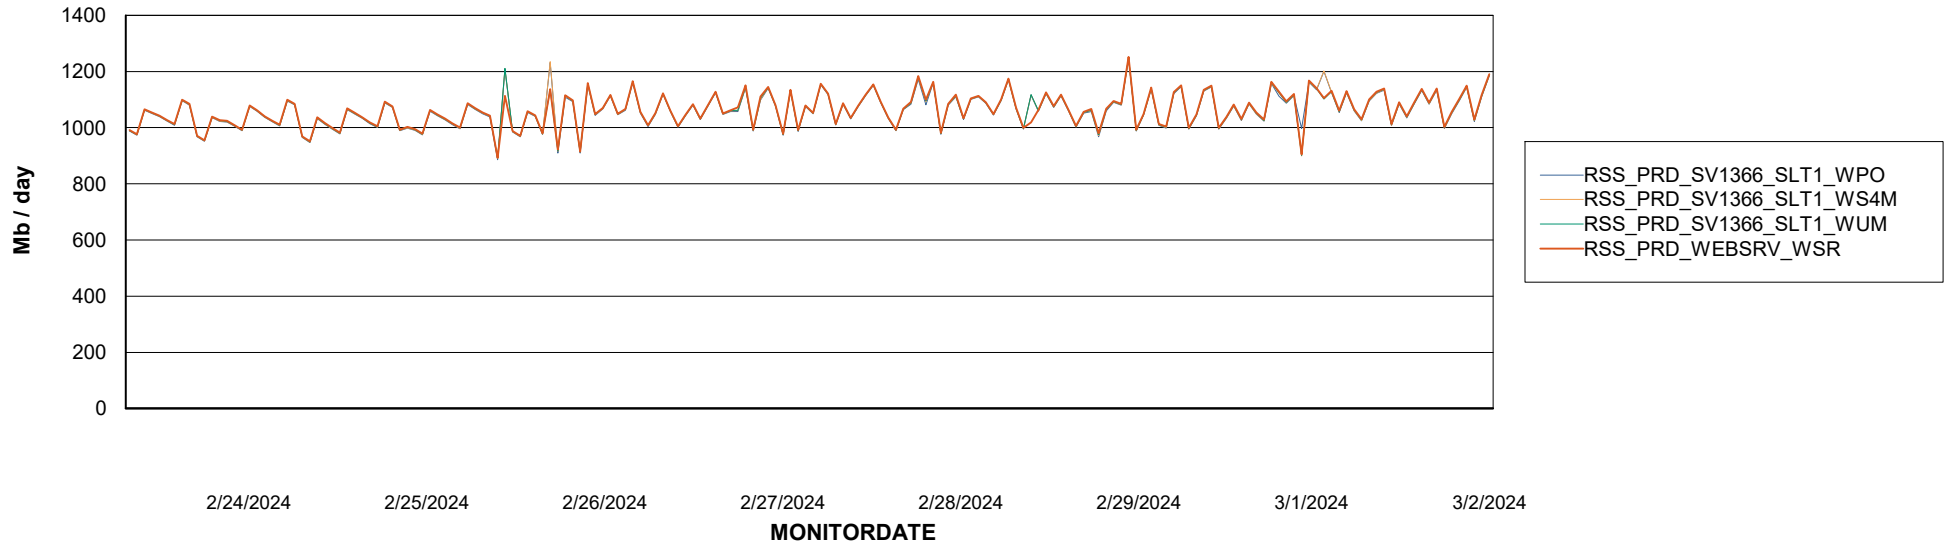

ABSSolute Web Component Services

Avg memory used per ABS Web component