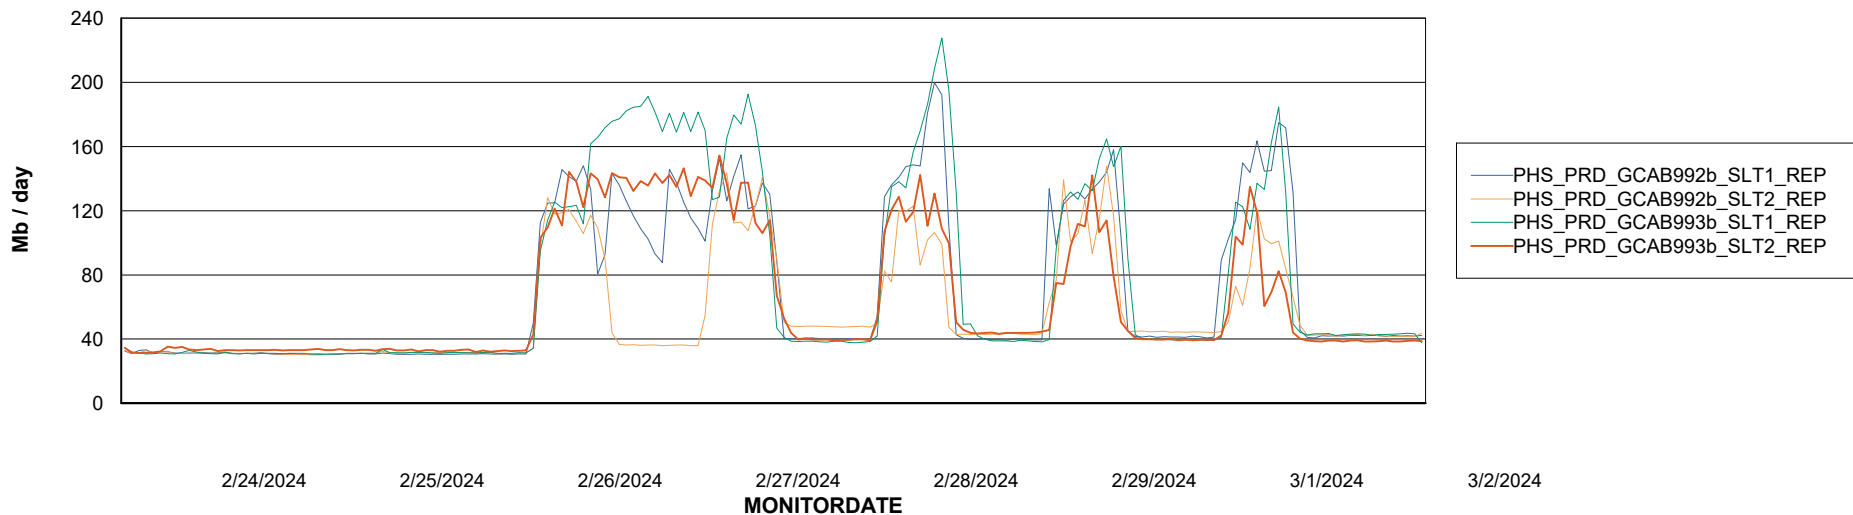

Avg memory used per ABS Server Service

Avg users per day per ABS server

Weekly SLA Customer Report

Customer PHS_Production
Database ID 47

ABSSolute Application ReportServer Services

Avg memory used per ReportServer Service