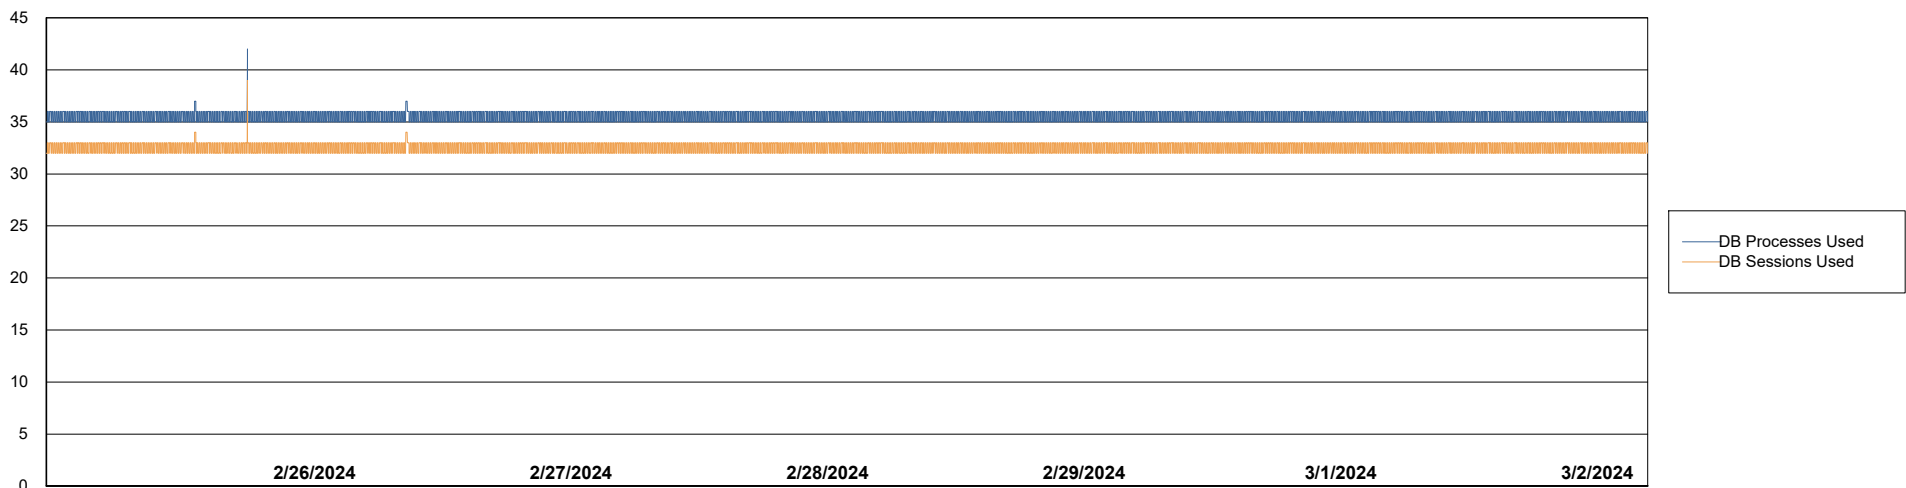

Database Performance PHS_PRD_GCAB993B_HSBABS1

DB Processes Max 1,000