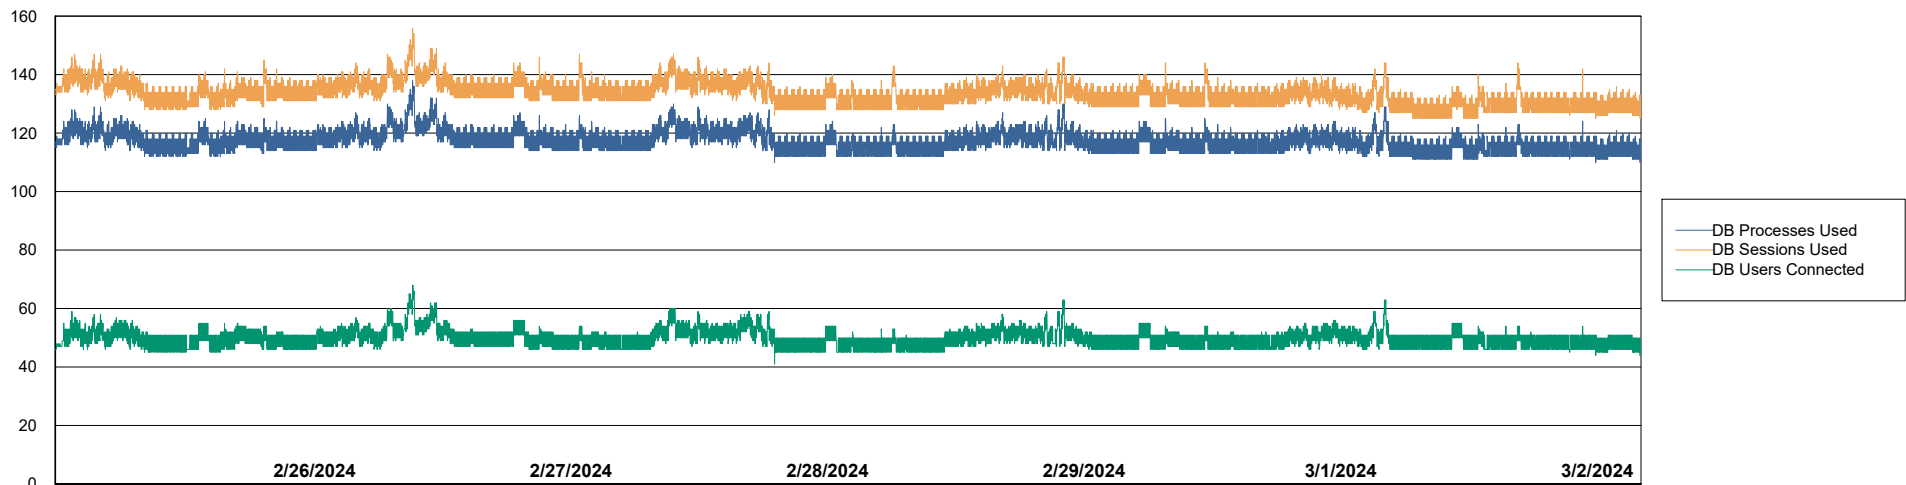

Weekly SLA Customer Report

Customer PHS_Production
Database ID 47

Harddisk Usage PHS_PRD_GCAB995b

	Free disk space on C: (%)	Total disk space on C: (Gb)	Used disk space on C: (Gb)
3/2/2024	38	49	31
3/1/2024	37	49	31
2/29/2024	37	49	31
2/28/2024	37	49	31
2/27/2024	37	49	31
2/26/2024	36	49	31
2/25/2024	35	49	32

Weekly SLA Customer Report

Customer PHS_Production
Database ID 47

Database Performance PHS_PRD_GCAB992B_ABS1

Weekly SLA Customer Report

Customer PHS_Production
Database ID 47

Database Performance PHS_PRD_GCAB993B_HSBABS1