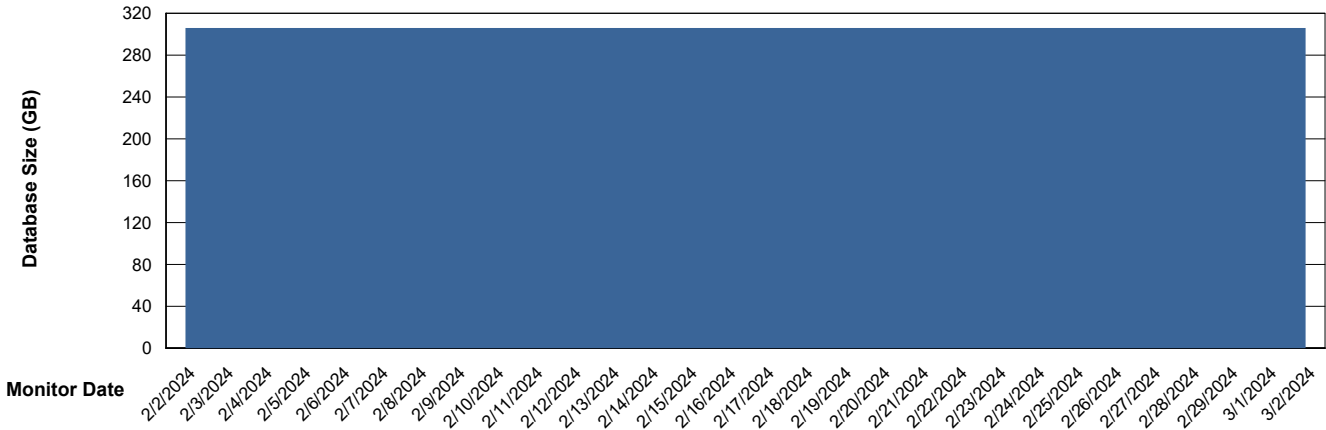

DB Processes Max 1,000

Weekly SLA Customer Report

Customer PHS_Production
 Database ID 47

DATABASE SIZE PHS_PRD_GCAB992B_ABS1

Database growth over last month

Database Tablespace PHS_PRD_GCAB992B_ABS1

Date	Tablespace Name	Filesize (Gb)	Usedsize (Gb)	Percentage free
3/2/2024	ABSDATA	140	116	17
	INDX	214	179	16
3/1/2024	ABSDATA	140	116	17
	INDX	214	179	16
2/29/2024	ABSDATA	140	116	17
	INDX	214	179	16
2/28/2024	ABSDATA	140	116	17
	INDX	214	179	16
2/27/2024	ABSDATA	140	116	17
	INDX	214	179	16
2/26/2024	ABSDATA	140	116	17
	INDX	214	179	16
2/25/2024	ABSDATA	140	116	17
	INDX	214	179	16

Weekly SLA Customer Report

Customer PHS_Production
Database ID 47

Standby Database Health PHS_Production

Recovery lag for last 7 days

Weekly SLA Customer Report

Customer PHS_Production
Database ID 47

ABSSolute Application Server Services