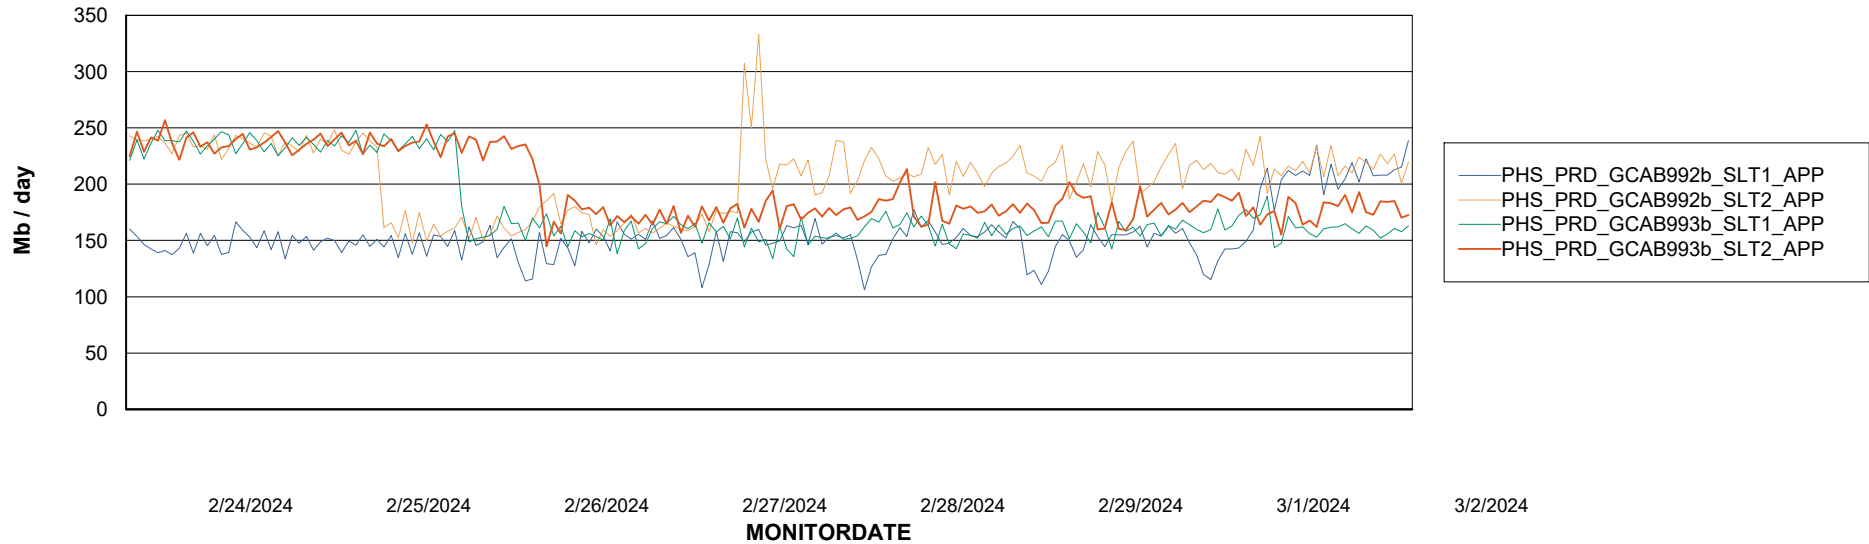

ABSSolute Application Server Services

Avg memory used per ABS Server Service