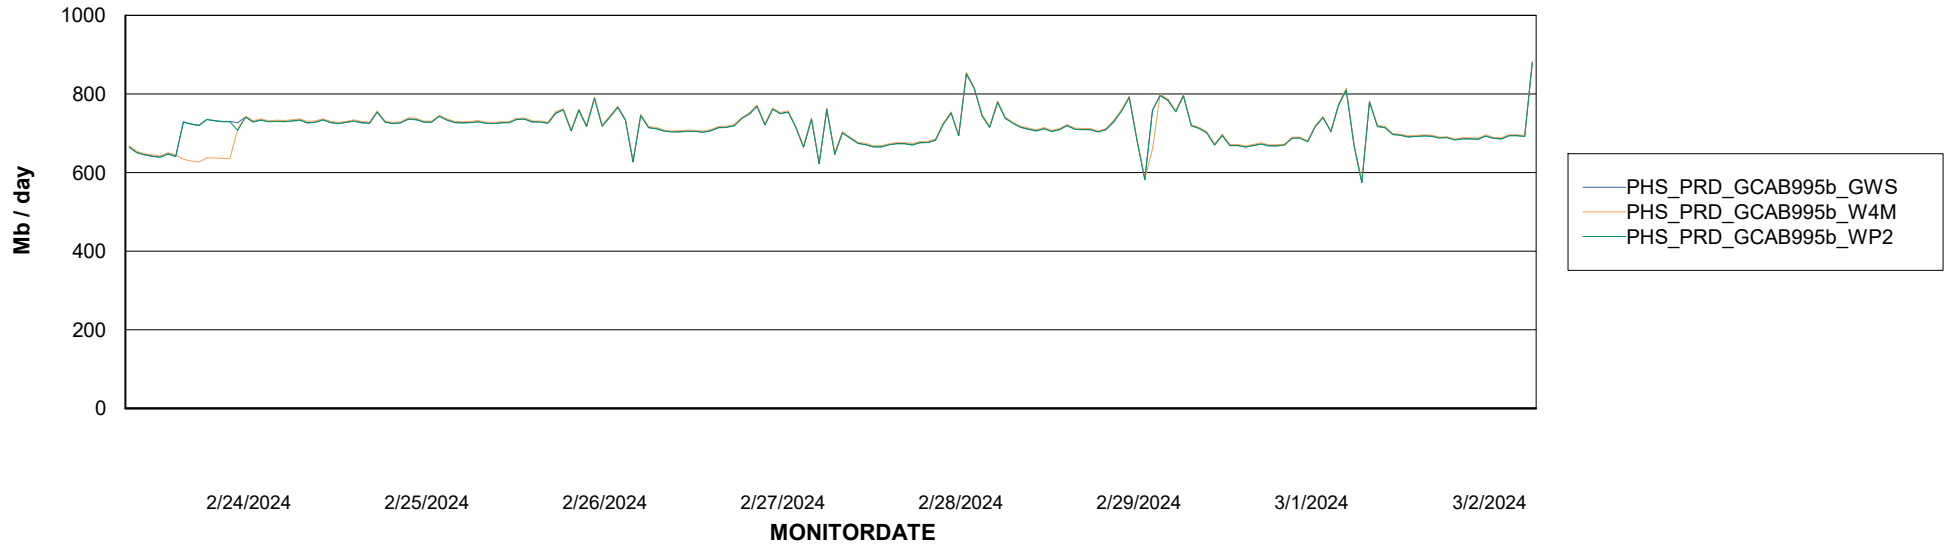

ABSSolute Web Component Services

Avg memory used per ABS Web component