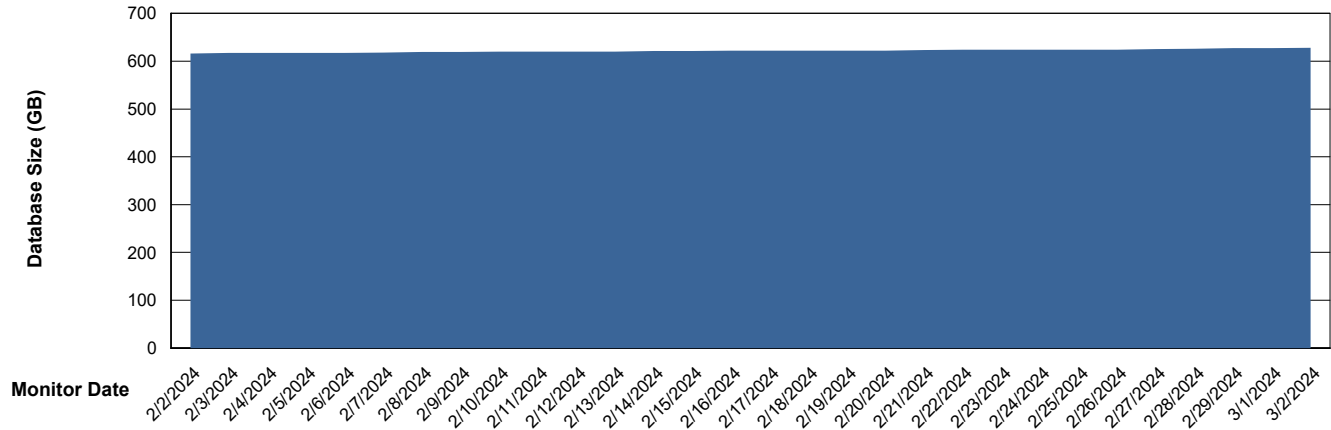

DATABASE SIZE LTS_PRD_CLSABSBI01_ABS1

Database growth over last month