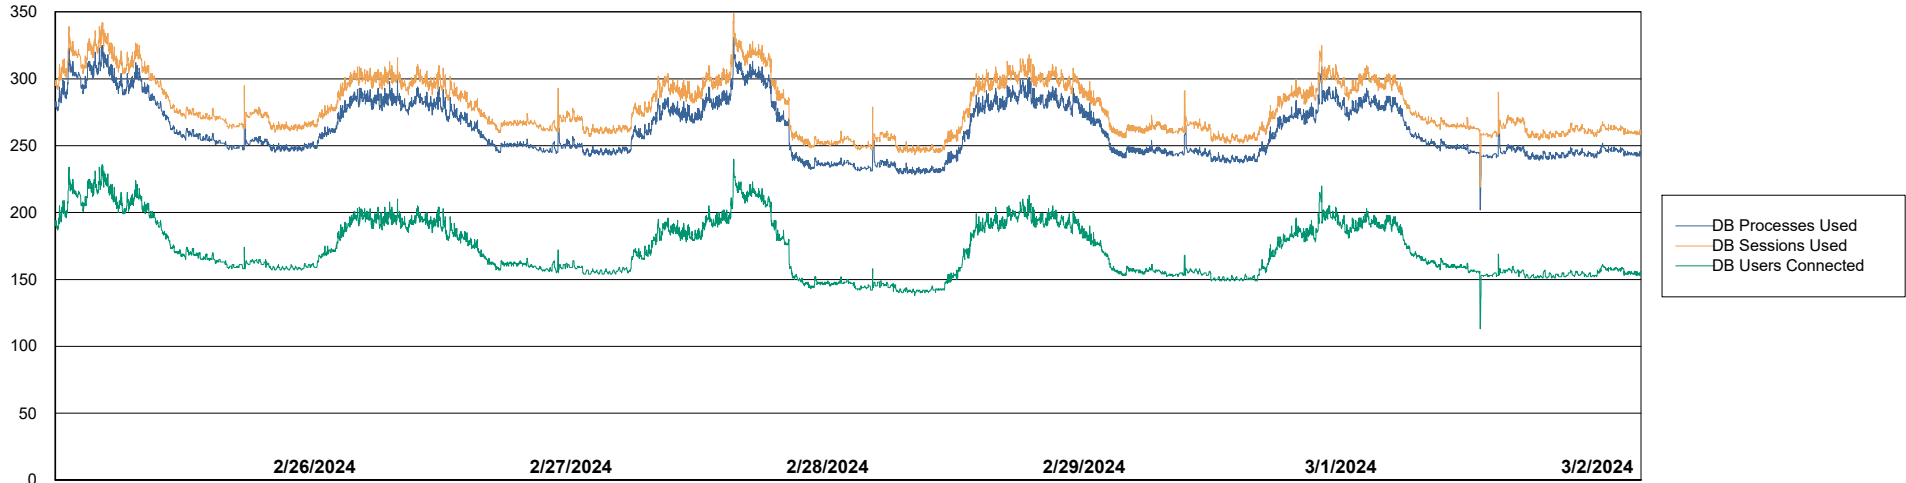

Weekly SLA Customer Report

Customer LTS(CleanLease)_Production
Database ID 126

Database Performance LTS_PRD_CLSABSBI01_ABS1

Weekly SLA Customer Report

Customer LTS(CleanLease)_Production
Database ID 126

Database Performance LTS_PRD_CLSABSDB01_ABS1