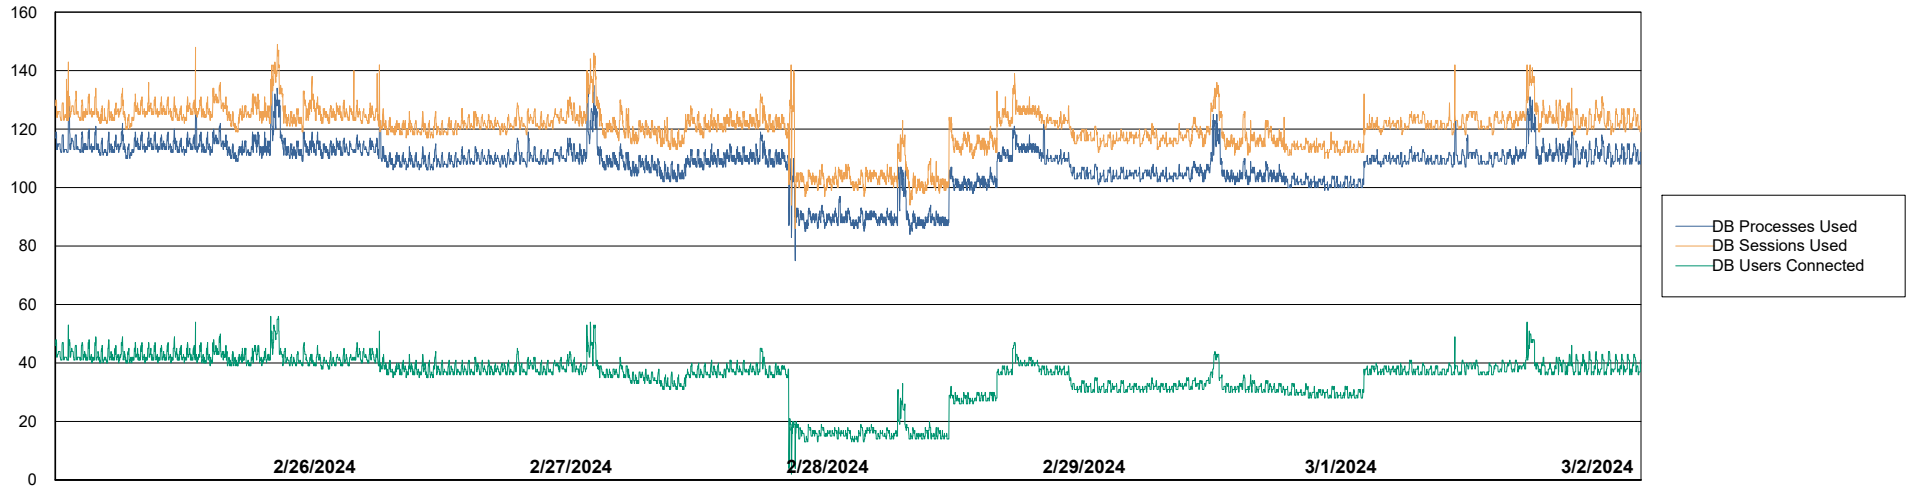

Database Performance LTS_PRD_CLSABSBI01_ABS1