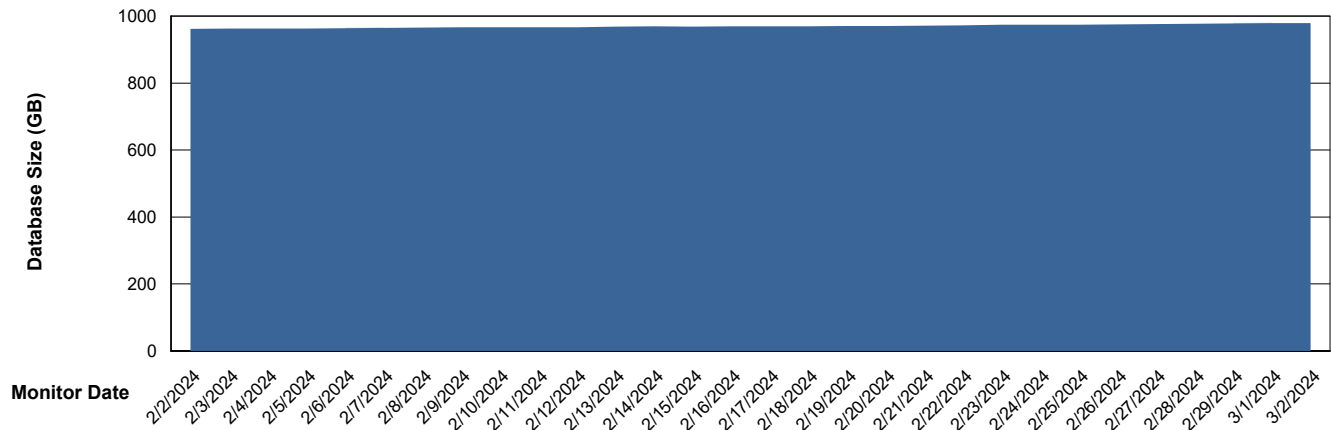

Customer LTS(CleanLease)_Production
Database ID 126

DATABASE SIZE LTS_PRD_CLSABSBI01_ABS1

Database growth over last month

DATABASE SIZE LTS_PRD_CLSABSDB01_ABS1

Database growth over last month

Weekly SLA Customer Report