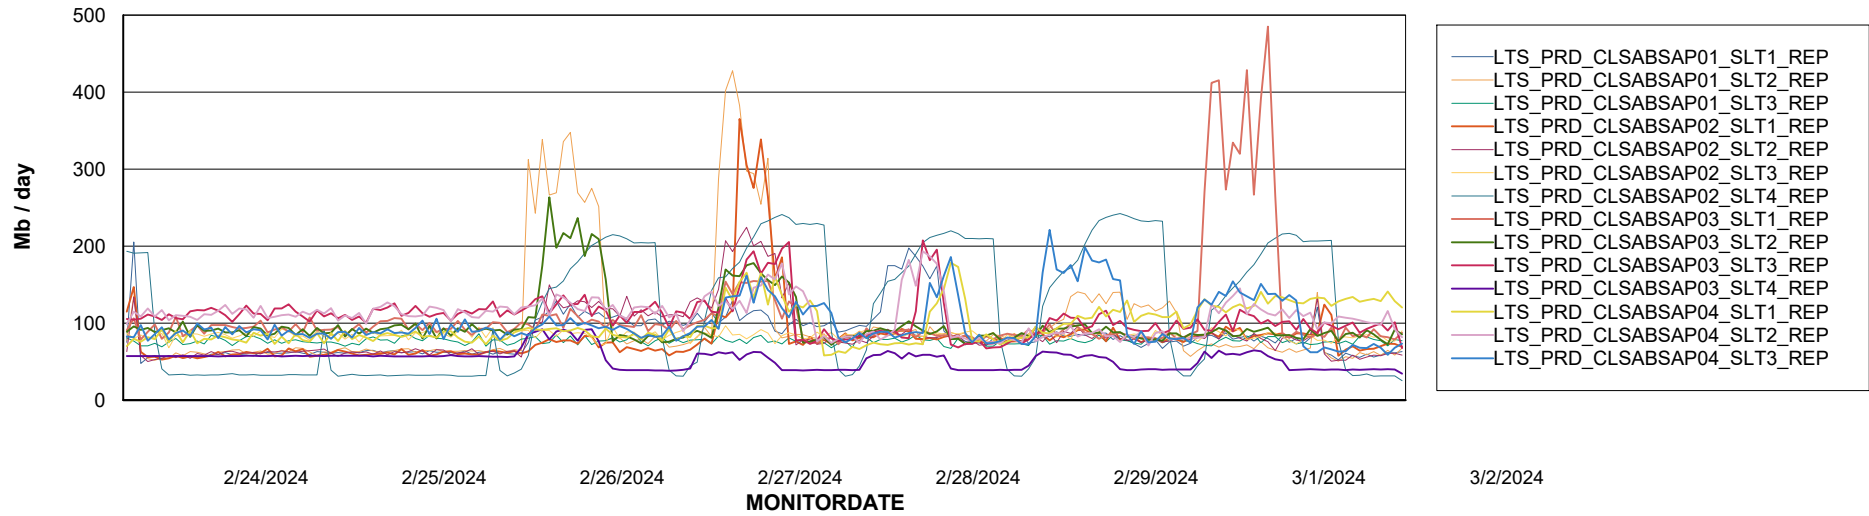

ABSSolute Application ReportServer Services

Avg memory used per ReportServer Service